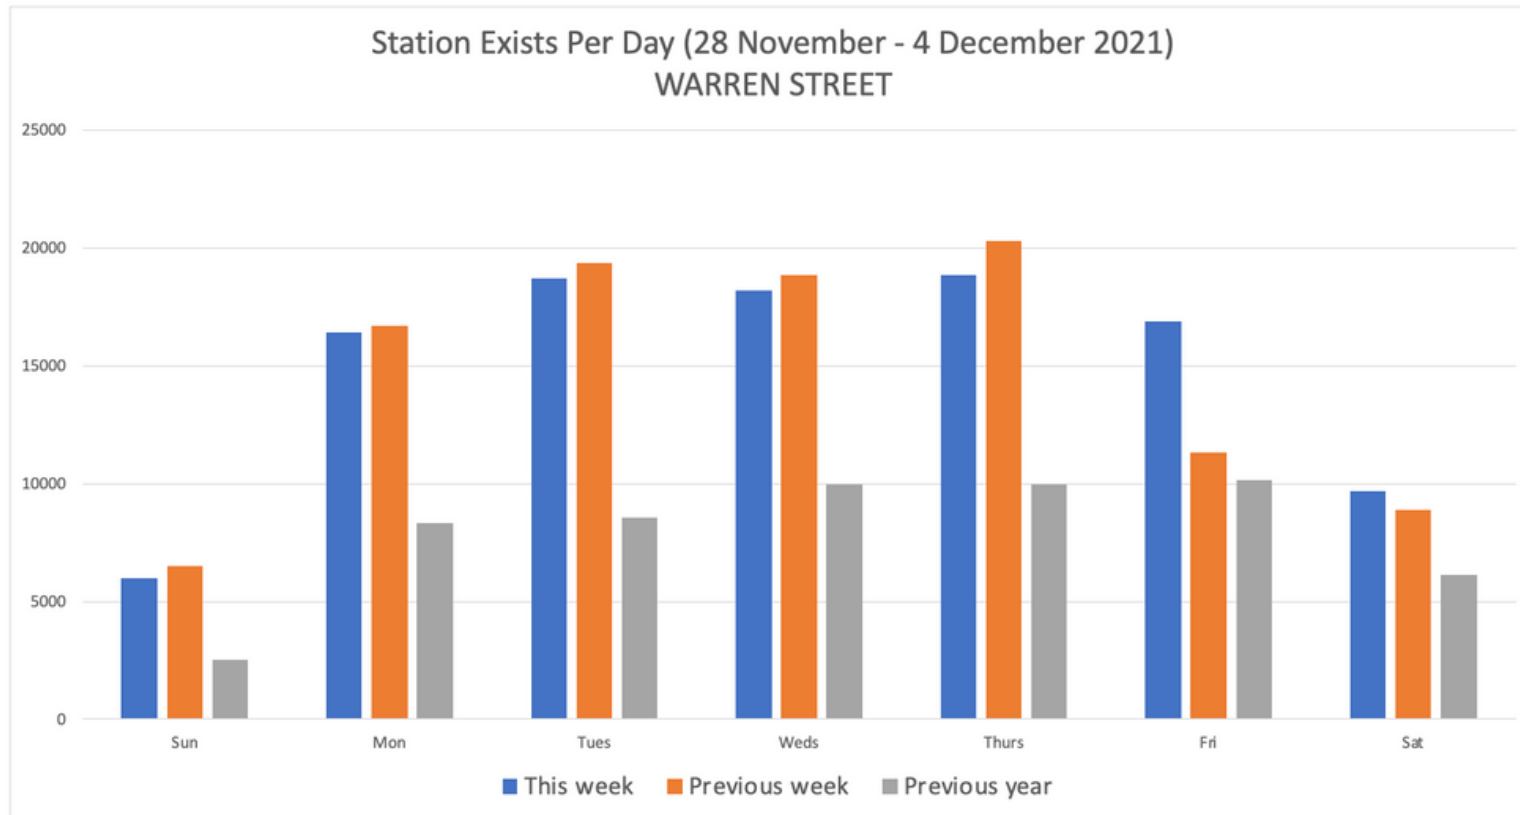

**By Station (28 November - 4 December 2021)**

Goodge Street	10%	39833
Tottenham Court Road	62%	237777
Warren Street	27%	104697
<b>TOTAL</b>		<b>382307</b>

**28 November - 4 December 2021**

	Sun	Mon	Tues	Weds	Thurs	Fri	Sat	Weekly totals
This week	23438	28981	32480	34558	37518	38610	42192	<b>237777</b>
Previous week	23850	28398	33020	35137	39162	16436	40352	216355
Previous year	2387	7211	7808	14722	15927	19314	20359	87728
% Week on Week	-2%	2%	-2%	-2%	-4%	135%	5%	10%
% Year on Year	882%	302%	316%	135%	136%	100%	107%	171%

Note: Tube strike on Friday 26 November on Victoria and Central lines

Note: From 5 November 2020 new national restrictions - work from home, stay at home

**28 November - 4 December 2021**

	Sun	Mon	Tues	Weds	Thurs	Fri	Sat	Weekly totals
This week	5992	16396	18715	18197	18842	16867	9688	<b>104697</b>
Previous week	6502	16718	19355	18864	20297	11324	8889	101949
Previous year	2502	8303	8565	9969	9982	10138	6127	55586
% Week on Week	-8%	-2%	-3%	-4%	-7%	49%	9%	3%
% Year on Year	139%	97%	119%	83%	89%	66%	58%	88%

Note: Tube strike on Friday 26 November on Victoria and Central lines

Note: From 5 November 2020 new national restrictions - work from home, stay at home

**28 November - 4 December 2021**

	Sun	Mon	Tues	Weds	Thurs	Fri	Sat	Weekly totals
This week	2248	5898	6813	6525	7247	6426	4676	<b>39833</b>
Previous week	2221	5827	7201	6860	7585	3715	4494	37903
Previous year	329	1874	1988	2535	2850	3062	1300	13938
% Week on Week	1%	1%	-5%	-5%	-4%	73%	4%	5%
% Year on Year	583%	215%	243%	157%	154%	110%	260%	186%