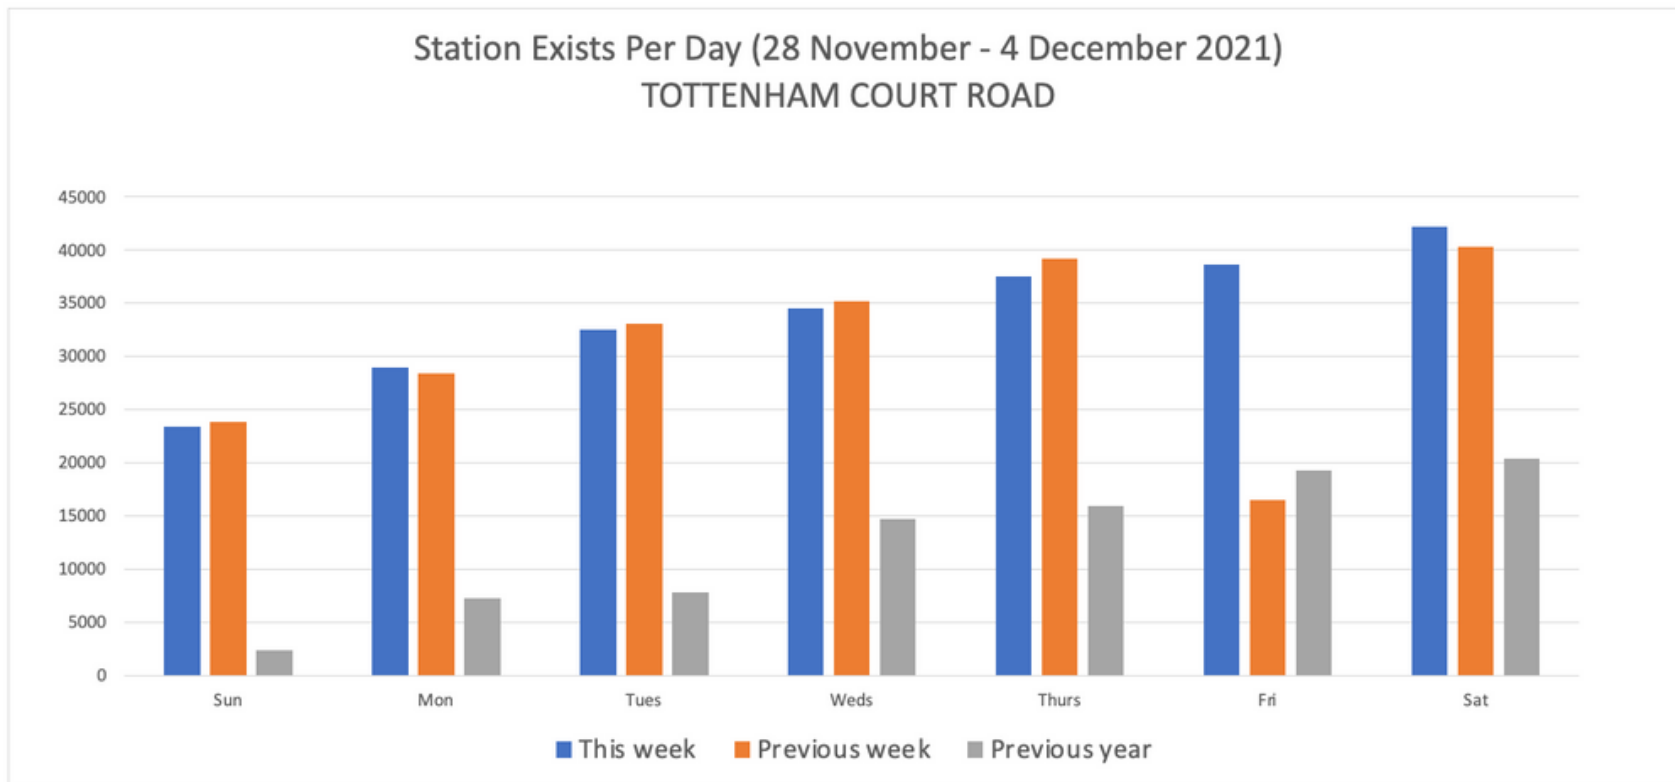

**By Station (28 November - 4 December 2021)**

Goodge Street	10%	39833
Tottenham Court Road	62%	237777
Warren Street	27%	104697
<b>TOTAL</b>		<b>382307</b>

**28 November - 4 December 2021**

	Sun	Mon	Tues	Weds	Thurs	Fri	Sat	Weekly totals
This week	23438	28981	32480	34558	37518	38610	42192	<b>237777</b>
Previous week	23850	28398	33020	35137	39162	16436	40352	216355
Previous year	2387	7211	7808	14722	15927	19314	20359	87728
% Week on Week	-2%	2%	-2%	-2%	-4%	135%	5%	10%
% Year on Year	882%	302%	316%	135%	136%	100%	107%	171%

Note: Tube strike on Friday 26 November on Victoria and Central lines

Note: From 5 November 2020 new national restrictions - work from home, stay at home

**28 November - 4 December 2021**

	Sun	Mon	Tues	Weds	Thurs	Fri	Sat	Weekly totals
This week	5992	16396	18715	18197	18842	16867	9688	<b>104697</b>
Previous week	6502	16718	19355	18864	20297	11324	8889	101949
Previous year	2502	8303	8565	9969	9982	10138	6127	55586
% Week on Week	-8%	-2%	-3%	-4%	-7%	49%	9%	3%
% Year on Year	139%	97%	119%	83%	89%	66%	58%	88%

Note: Tube strike on Friday 26 November on Victoria and Central lines

Note: From 5 November 2020 new national restrictions - work from home, stay at home

**28 November - 4 December 2021**

	Sun	Mon	Tues	Weds	Thurs	Fri	Sat	Weekly totals
This week	2248	5898	6813	6525	7247	6426	4676	<b>39833</b>
Previous week	2221	5827	7201	6860	7585	3715	4494	37903
Previous year	329	1874	1988	2535	2850	3062	1300	13938
% Week on Week	1%	1%	-5%	-5%	-4%	73%	4%	5%
% Year on Year	583%	215%	243%	157%	154%	110%	260%	186%