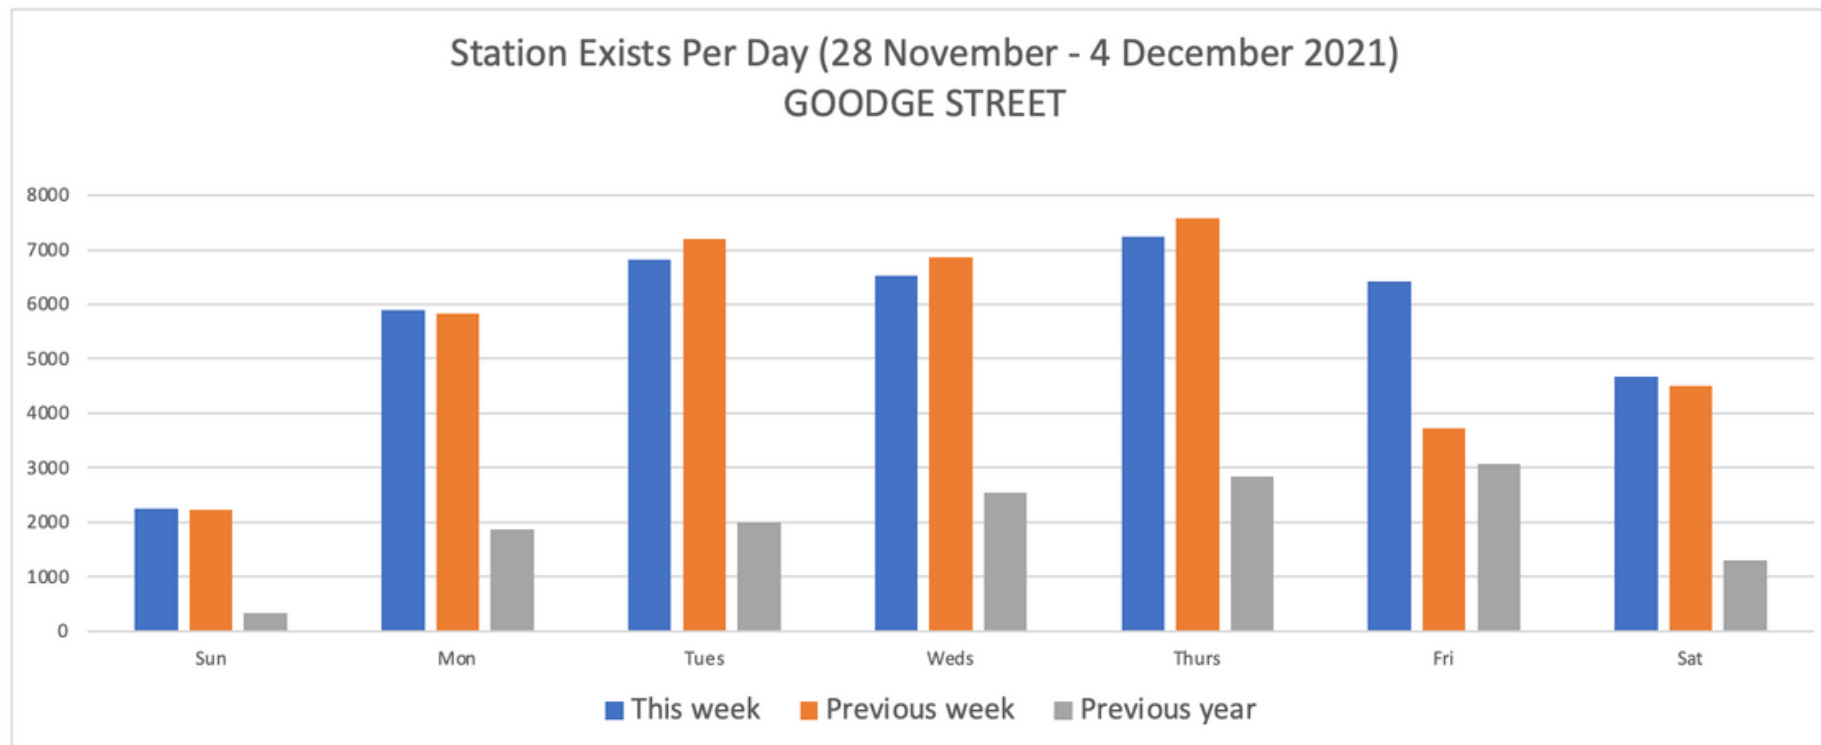

**By Station (28 November - 4 December 2021)**

Goodge Street	10%	39833
Tottenham Court Road	62%	237777
Warren Street	27%	104697
<b>TOTAL</b>		<b>382307</b>

**28 November - 4 December 2021**

	Sun	Mon	Tues	Weds	Thurs	Fri	Sat	Weekly totals
This week	23438	28981	32480	34558	37518	38610	42192	<b>237777</b>
Previous week	23850	28398	33020	35137	39162	16436	40352	216355
Previous year	2387	7211	7808	14722	15927	19314	20359	87728
% Week on Week	-2%	2%	-2%	-2%	-4%	135%	5%	10%
% Year on Year	882%	302%	316%	135%	136%	100%	107%	171%

Note: Tube strike on Friday 26 November on Victoria and Central lines

Note: From 5 November 2020 new national restrictions - work from home, stay at home

**28 November - 4 December 2021**

	Sun	Mon	Tues	Weds	Thurs	Fri	Sat	Weekly totals
This week	5992	16396	18715	18197	18842	16867	9688	<b>104697</b>
Previous week	6502	16718	19355	18864	20297	11324	8889	101949
Previous year	2502	8303	8565	9969	9982	10138	6127	55586
% Week on Week	-8%	-2%	-3%	-4%	-7%	49%	9%	3%
% Year on Year	139%	97%	119%	83%	89%	66%	58%	88%

Note: Tube strike on Friday 26 November on Victoria and Central lines

Note: From 5 November 2020 new national restrictions - work from home, stay at home

**28 November - 4 December 2021**

	Sun	Mon	Tues	Weds	Thurs	Fri	Sat	Weekly totals
This week	2248	5898	6813	6525	7247	6426	4676	<b>39833</b>
Previous week	2221	5827	7201	6860	7585	3715	4494	37903
Previous year	329	1874	1988	2535	2850	3062	1300	13938
% Week on Week	1%	1%	-5%	-5%	-4%	73%	4%	5%
% Year on Year	583%	215%	243%	157%	154%	110%	260%	186%