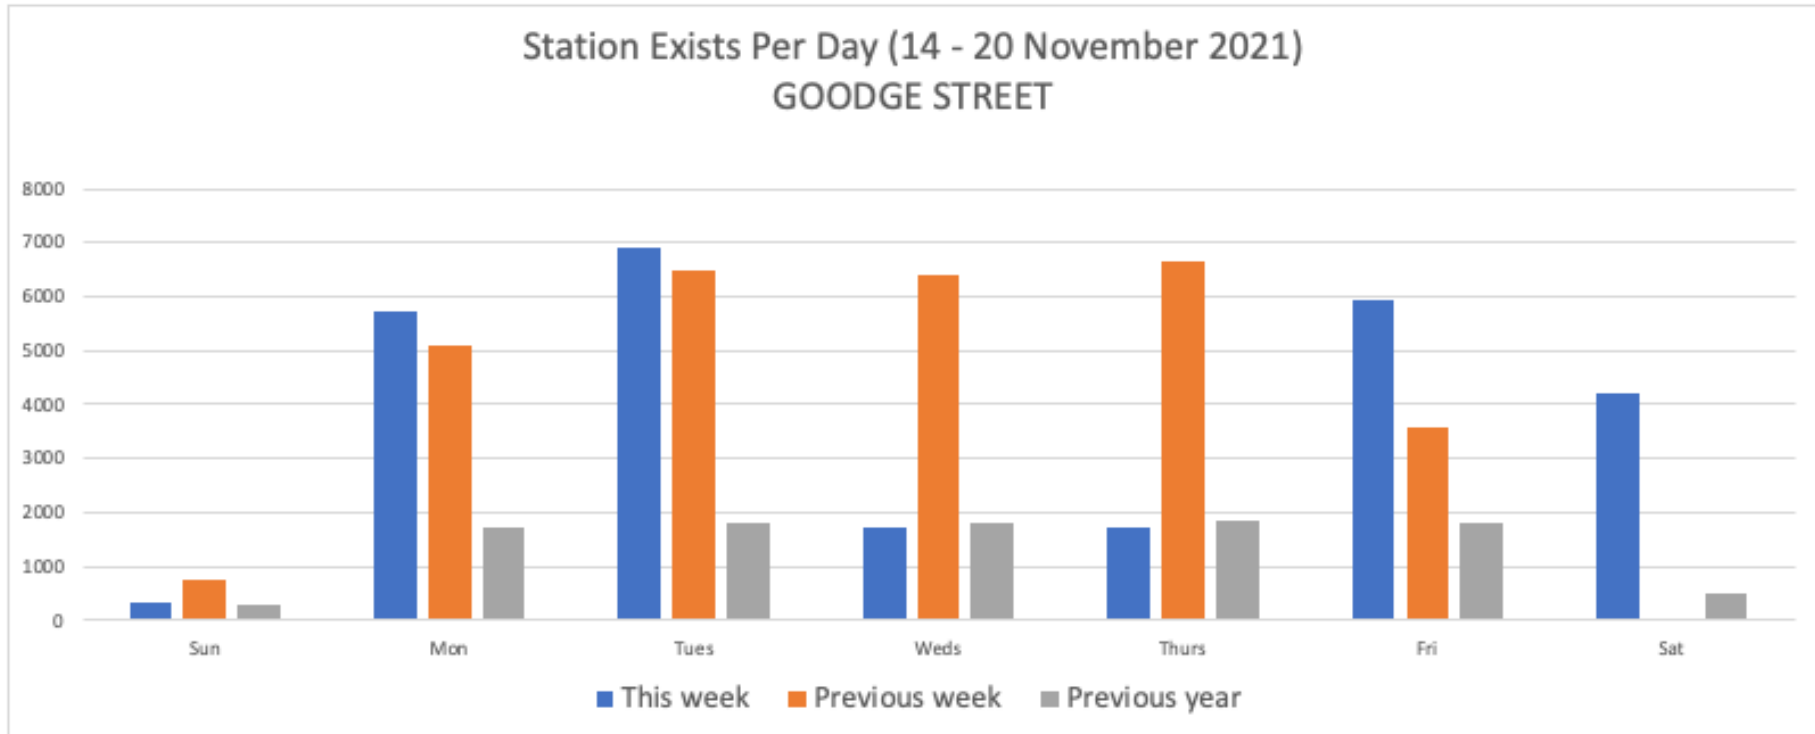

31 Oct - 6 November 2021

	Sun	Mon	Tues	Weds	Thurs	Fri	Sat	Weekly totals
This week	319	5727	6904	1723	1742	5950	4225	26590
Previous week	769	5103	6478	6388	6666	3566	21	28991
Previous year	292	1716	1810	1803	1837	1814	496	9768
% Week on Week	-59%	12%	7%	-73%	-74%	67%	20019%	-8%
% Year on Year	9%	234%	281%	-4%	-5%	228%	752%	172%

Note: From 5 November 2020 new national restrictions - work from home, stay at home

Note: Goodge Station was closed or had limited hours due to staff shortages