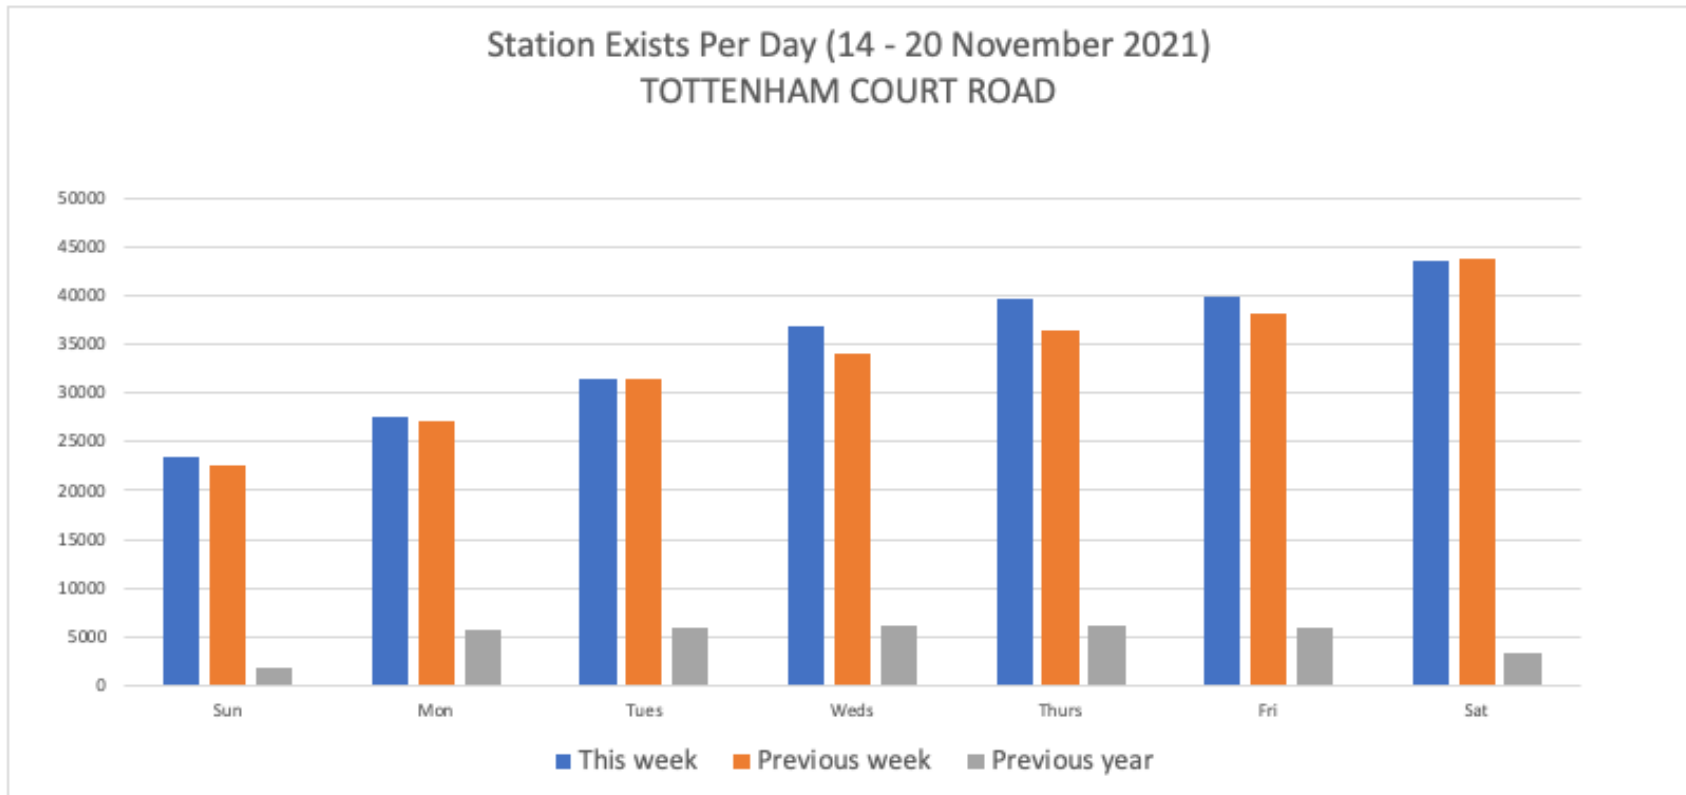

By Station

Goodge Street	7%	26590
Tottenham Court Road	63%	242376
Warren Street	30%	114696
TOTAL		383662

31 Oct - 6 November 2021

	Sun	Mon	Tues	Weds	Thurs	Fri	Sat	Weekly totals
This week	23396	27511	31527	36948	39586	39806	43602	242376
Previous week	22477	27225	31352	33933	36520	38211	43817	233535
Previous year	1749	5708	5953	6077	6117	5840	3313	34757
% Week on Week	4%	1%	1%	9%	8%	4%	0%	4%
% Year on Year	1238%	382%	430%	508%	547%	582%	1216%	597%

Note: From 5 November 2020 new national restrictions - work from home, stay at home

31 Oct - 6 November 2021

	Sun	Mon	Tues	Weds	Thurs	Fri	Sat	Weekly totals
This week	6981	16679	19181	21613	22512	17547	10183	114696
Previous week	6801	15549	17693	17978	18712	12853	10868	100454
Previous year	2279	8040	8222	8210	8159	8080	3668	46658
% Week on Week	3%	7%	8%	20%	20%	37%	-6%	14%
% Year on Year	206%	107%	133%	163%	176%	117%	178%	146%