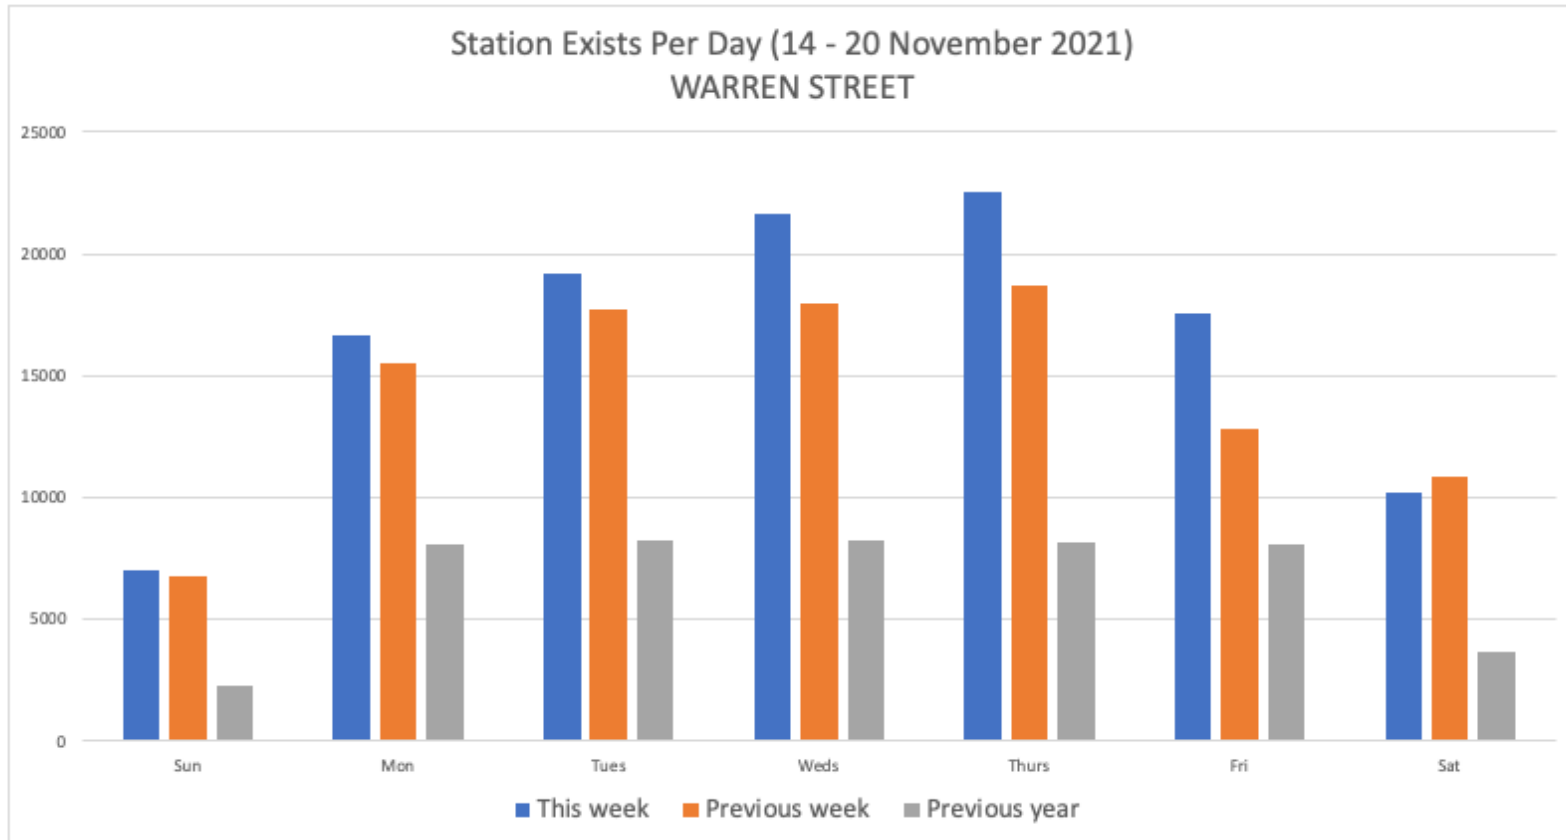

By Station

Goodge Street	7%	26590
Tottenham Court Road	63%	242376
Warren Street	30%	114696
TOTAL		383662

31 Oct - 6 November 2021

	Sun	Mon	Tues	Weds	Thurs	Fri	Sat	Weekly totals
This week	23396	27511	31527	36948	39586	39806	43602	242376
Previous week	22477	27225	31352	33933	36520	38211	43817	233535
Previous year	1749	5708	5953	6077	6117	5840	3313	34757
% Week on Week	4%	1%	1%	9%	8%	4%	0%	4%
% Year on Year	1238%	382%	430%	508%	547%	582%	1216%	597%

Note: From 5 November 2020 new national restrictions - work from home, stay at home

31 Oct - 6 November 2021

	Sun	Mon	Tues	Weds	Thurs	Fri	Sat	Weekly totals
This week	6981	16679	19181	21613	22512	17547	10183	114696
Previous week	6801	15549	17693	17978	18712	12853	10868	100454
Previous year	2279	8040	8222	8210	8159	8080	3668	46658
% Week on Week	3%	7%	8%	20%	20%	37%	-6%	14%
% Year on Year	206%	107%	133%	163%	176%	117%	178%	146%

Note: From 5 November 2020 new national restrictions - work from home, stay at home

31 Oct - 6 November 2021

	Sun	Mon	Tues	Weds	Thurs	Fri	Sat	Weekly totals
This week	319	5727	6904	1723	1742	5950	4225	26590
Previous week	769	5103	6478	6388	6666	3566	21	28991
Previous year	292	1716	1810	1803	1837	1814	496	9768
% Week on Week	-59%	12%	7%	-73%	-74%	67%	20019%	-8%
% Year on Year	9%	234%	281%	-4%	-5%	228%	752%	172%