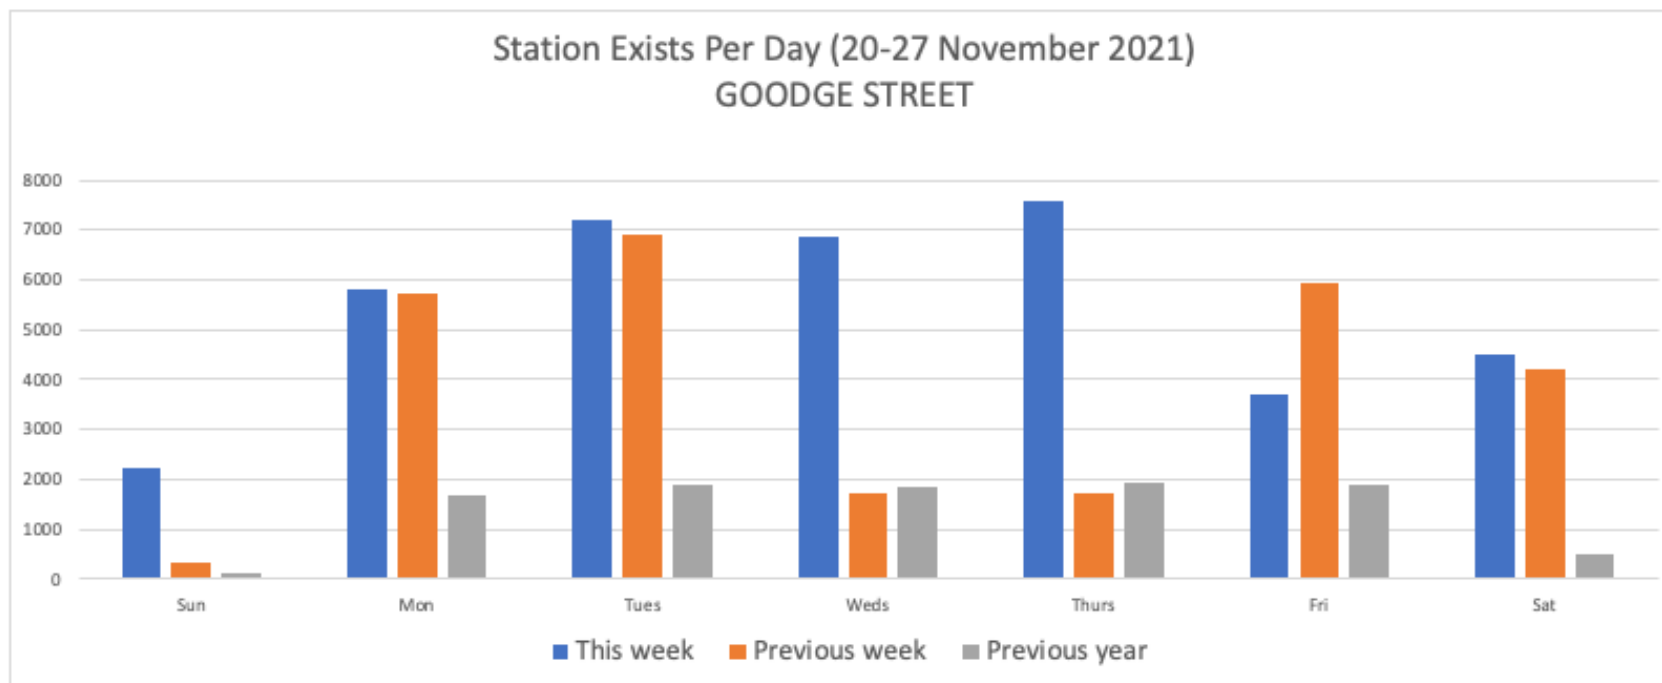

By Station

Goodge Street	11%	37903
Tottenham Court Road	61%	216355
Warren Street	29%	101949
TOTAL		356207

20 - 27 November 2021

	Sun	Mon	Tues	Weds	Thurs	Fri	Sat	Weekly totals
This week	23850	28398	33020	35137	39162	16436	40352	216355
Previous week	23396	27511	31527	36948	39586	39806	43602	242376
Previous year	2050	5986	6424	6699	6518	6710	3900	38287
% Week on Week	2%	3%	5%	-5%	-1%	-59%	-7%	-11%
% Year on Year	1063%	374%	414%	425%	501%	145%	935%	465%

Note: Tube strike on Friday 26 November on Victoria and Central lines

Note: From 5 November 2020 new national restrictions - work from home, stay at home

20 - 27 November 2021

	Sun	Mon	Tues	Weds	Thurs	Fri	Sat	Weekly totals
This week	6502	16718	19355	18864	20297	11324	8889	101949
Previous week	6981	16679	19181	21613	22512	17547	10183	114696
Previous year	2693	8228	8287	8459	8407	8281	3689	48044
% Week on Week	-7%	0%	1%	-13%	-10%	-35%	-13%	-11%
% Year on Year	141%	103%	134%	123%	141%	37%	141%	112%

Note: Tube strike on Friday 26 November on Victoria and Central lines

Note: From 5 November 2020 new national restrictions - work from home, stay at home

20 - 27 November 2021

	Sun	Mon	Tues	Weds	Thurs	Fri	Sat	Weekly totals
This week	2221	5827	7201	6860	7585	3715	4494	37903
Previous week	319	5727	6904	1723	1742	5950	4225	26590
Previous year	132	1686	1899	1861	1914	1887	499	9878
% Week on Week	596%	2%	4%	298%	335%	-38%	6%	43%
% Year on Year	1583%	246%	279%	269%	296%	97%	801%	284%