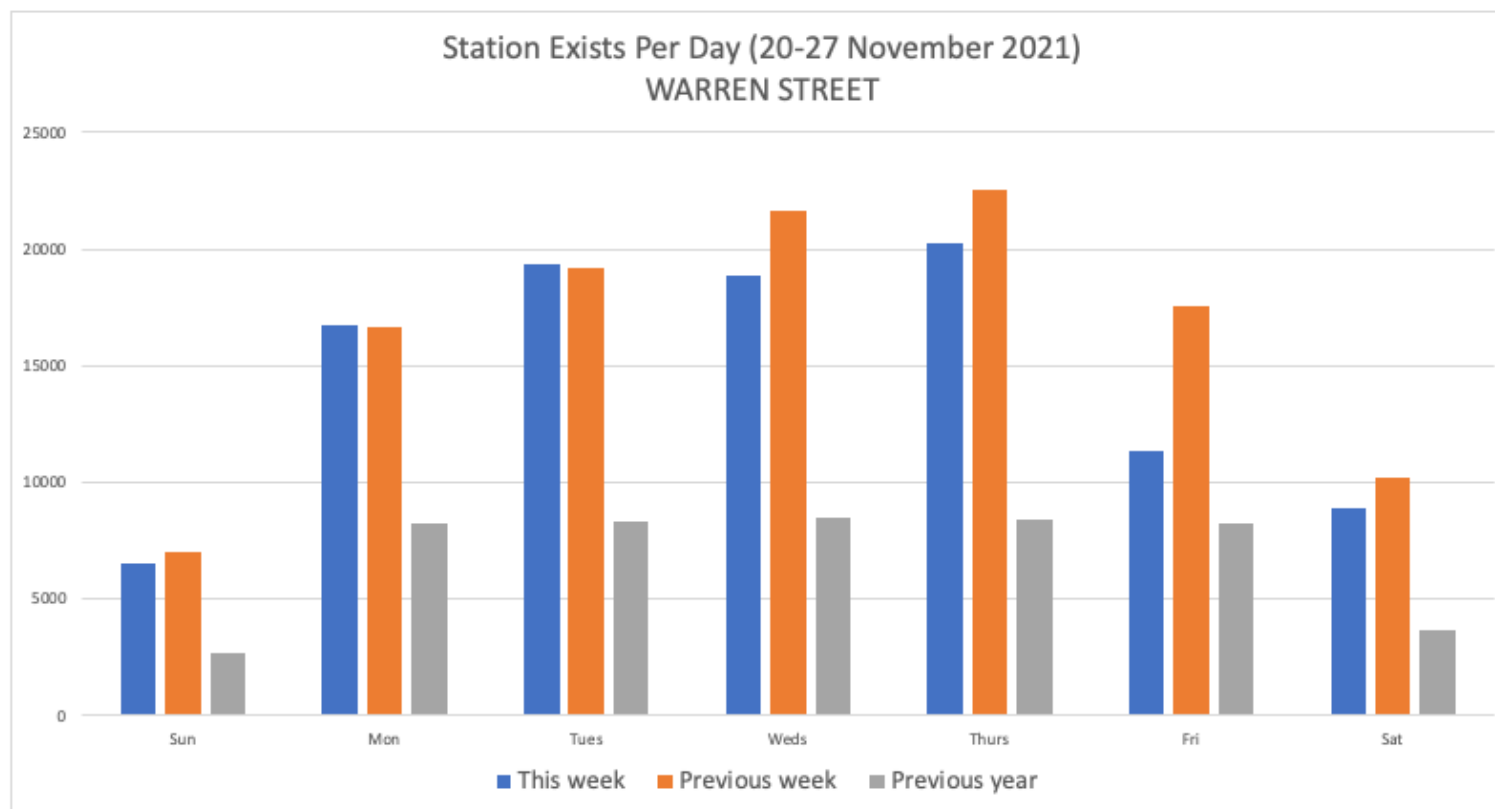

By Station

Goodge Street	11%	37903
Tottenham Court Road	61%	216355
Warren Street	29%	101949
TOTAL		356207

20 - 27 November 2021

	Sun	Mon	Tues	Weds	Thurs	Fri	Sat	Weekly totals
This week	23850	28398	33020	35137	39162	16436	40352	216355
Previous week	23396	27511	31527	36948	39586	39806	43602	242376
Previous year	2050	5986	6424	6699	6518	6710	3900	38287
% Week on Week	2%	3%	5%	-5%	-1%	-59%	-7%	-11%
% Year on Year	1063%	374%	414%	425%	501%	145%	935%	465%

Note: Tube strike on Friday 26 November on Victoria and Central lines

Note: From 5 November 2020 new national restrictions - work from home, stay at home

20 - 27 November 2021

	Sun	Mon	Tues	Weds	Thurs	Fri	Sat	Weekly totals
This week	6502	16718	19355	18864	20297	11324	8889	101949
Previous week	6981	16679	19181	21613	22512	17547	10183	114696
Previous year	2693	8228	8287	8459	8407	8281	3689	48044
% Week on Week	-7%	0%	1%	-13%	-10%	-35%	-13%	-11%
% Year on Year	141%	103%	134%	123%	141%	37%	141%	112%