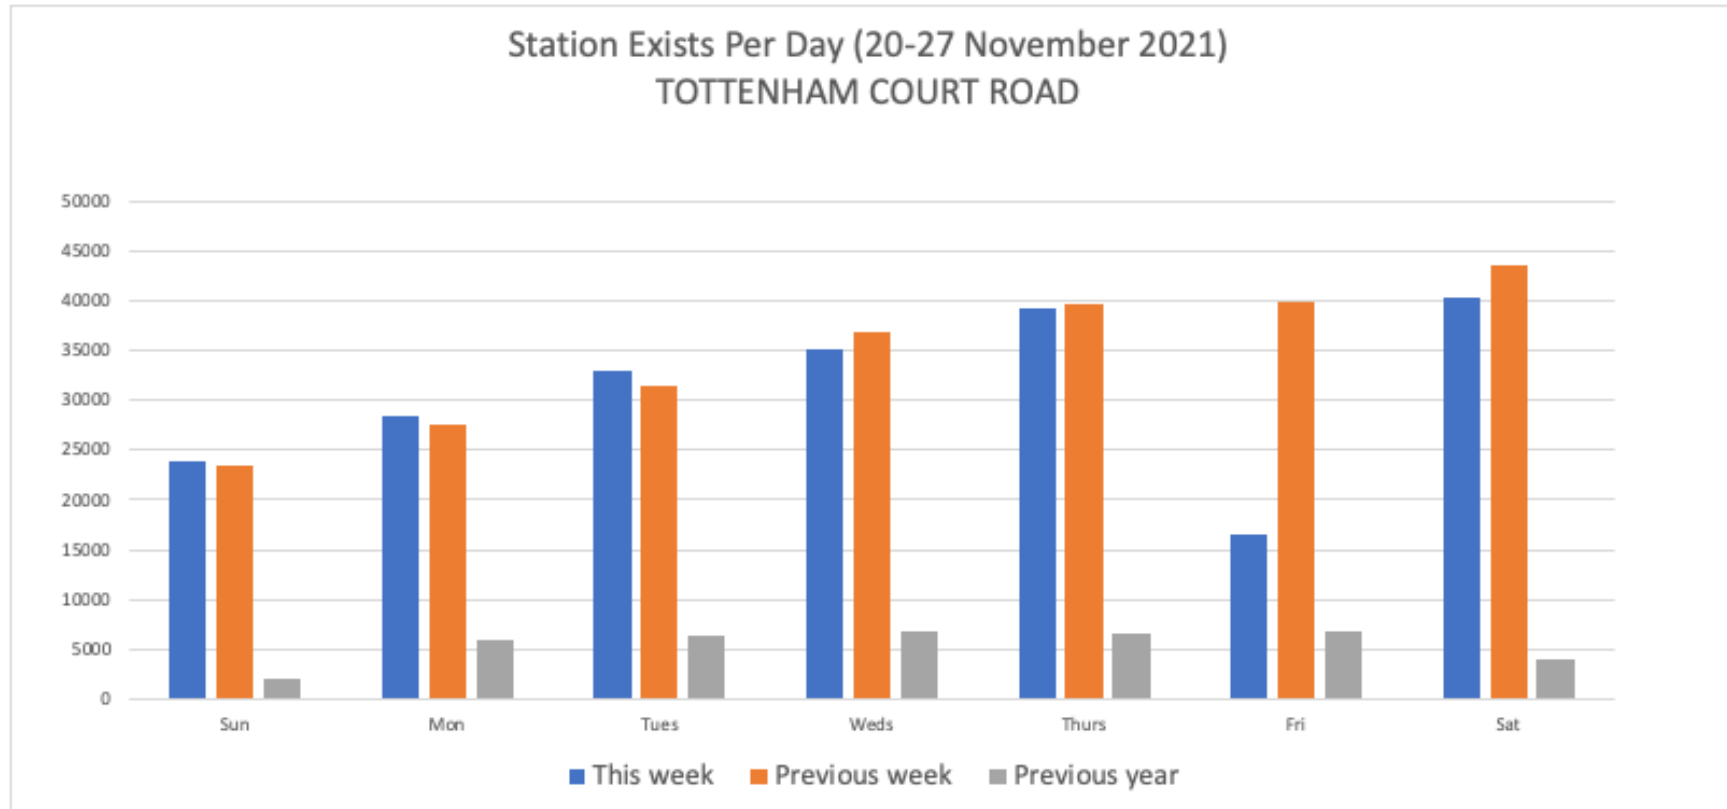

By Station

Goodge Street	11%	37903
Tottenham Court Road	61%	216355
Warren Street	29%	101949
TOTAL		356207

20 - 27 November 2021

	Sun	Mon	Tues	Weds	Thurs	Fri	Sat	Weekly totals
This week	23850	28398	33020	35137	39162	16436	40352	216355
Previous week	23396	27511	31527	36948	39586	39806	43602	242376
Previous year	2050	5986	6424	6699	6518	6710	3900	38287
% Week on Week	2%	3%	5%	-5%	-1%	-59%	-7%	-11%
% Year on Year	1063%	374%	414%	425%	501%	145%	935%	465%

Note: Tube strike on Friday 26 November on Victoria and Central lines

Note: From 5 November 2020 new national restrictions - work from home, stay at home

20 - 27 November 2021

	Sun	Mon	Tues	Weds	Thurs	Fri	Sat	Weekly totals
This week	6502	16718	19355	18864	20297	11324	8889	101949
Previous week	6981	16679	19181	21613	22512	17547	10183	114696
Previous year	2693	8228	8287	8459	8407	8281	3689	48044
% Week on Week	-7%	0%	1%	-13%	-10%	-35%	-13%	-11%
% Year on Year	141%	103%	134%	123%	141%	37%	141%	112%