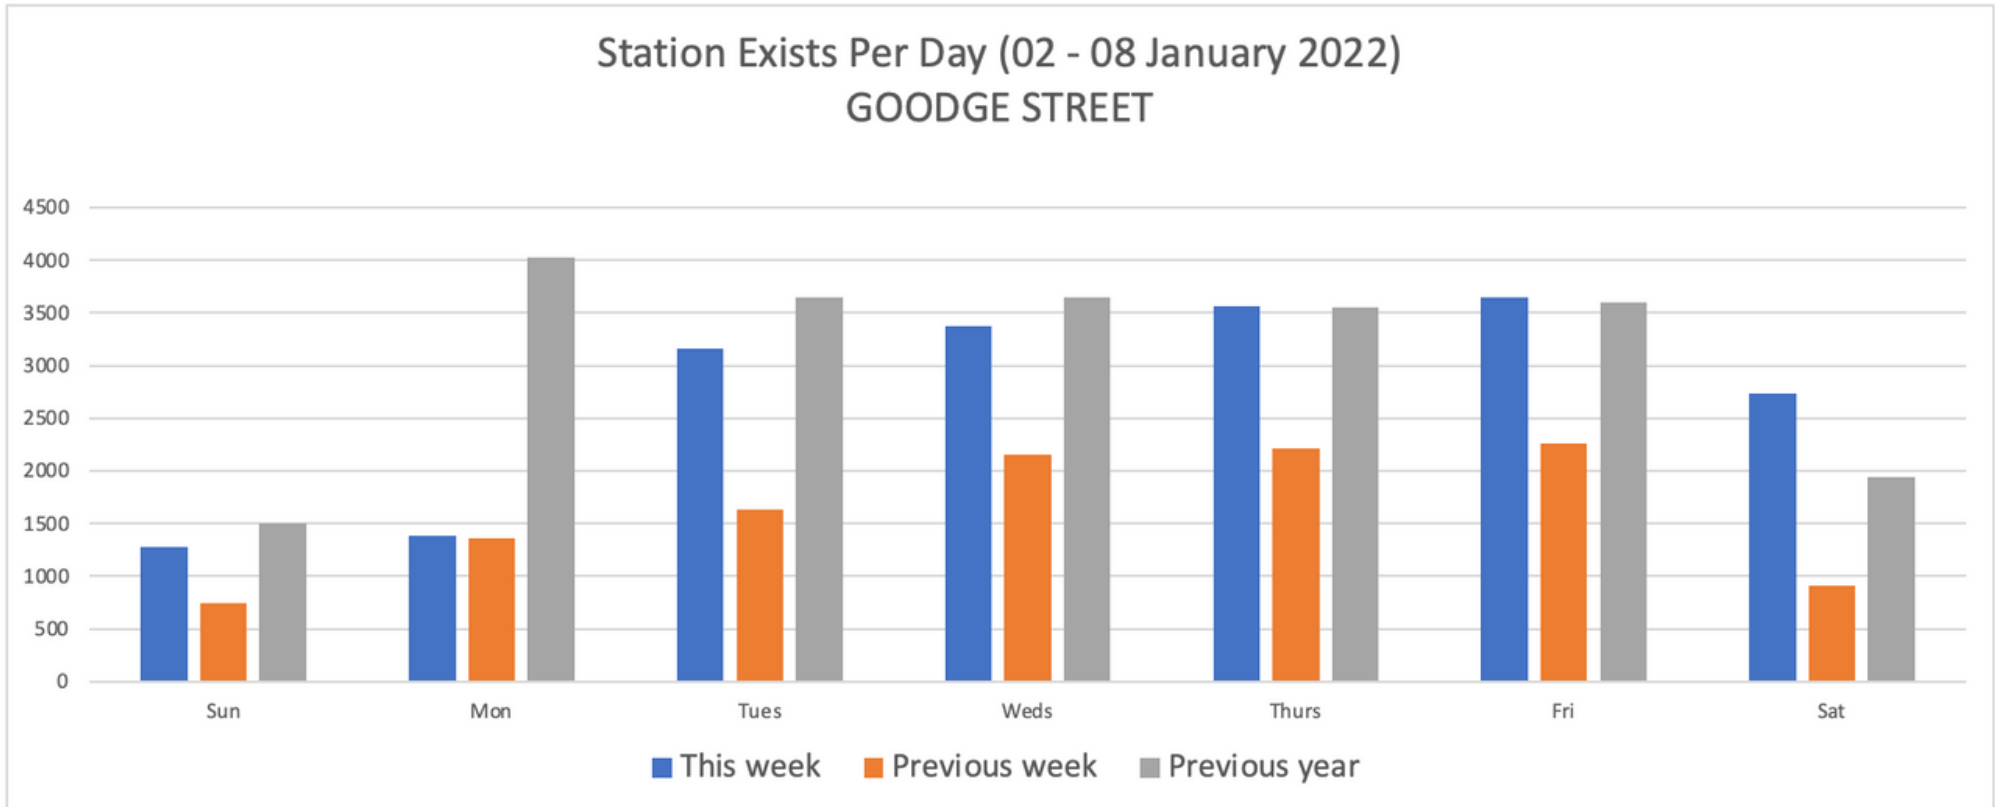

By Station

Godge Street	9%	19141
Tottenham Court Road	66%	140845
Warren Street	25%	52991
TOTAL		212977

02 - 08 January 2022

	Sun	Mon	Tues	Weds	Thurs	Fri	Sat	Weekly totals
This week	15026	16436	18351	20150	19470	23923	27489	140845
Previous week	8898	15907	18489	20480	22196	22383	13340	121693
Previous year	1702	1915	2951	2955	2532	1102	1949	15106
% Week on Week	69%	3%	-1%	-2%	-12%	7%	106%	16%
% Year on Year	783%	758%	522%	582%	669%	2071%	1310%	832%

02 - 08 January 2022

	Sun	Mon	Tues	Weds	Thurs	Fri	Sat	Weekly totals
This week	3541	4402	8869	9815	10066	10283	6015	52991
Previous week	2224	3585	3958	6265	6542	6620	2935	32129
Previous year	1994	5895	5553	5559	5538	5520	2800	32859
% Week on Week	59%	23%	124%	57%	54%	55%	105%	65%
% Year on Year	78%	-25%	60%	77%	82%	86%	115%	61%

02 - 08 January 2022

	Sun	Mon	Tues	Weds	Thurs	Fri	Sat	Weekly totals
This week	1281	1380	3158	3375	3567	3650	2730	19141
Previous week	743	1359	1627	2159	2215	2261	914	11278
Previous year	1503	4021	3653	3645	3558	3600	1942	21922
% Week on Week	72%	2%	94%	56%	61%	61%	199%	70%
% Year on Year	-15%	-66%	-14%	-7%	0%	1%	41%	-13%