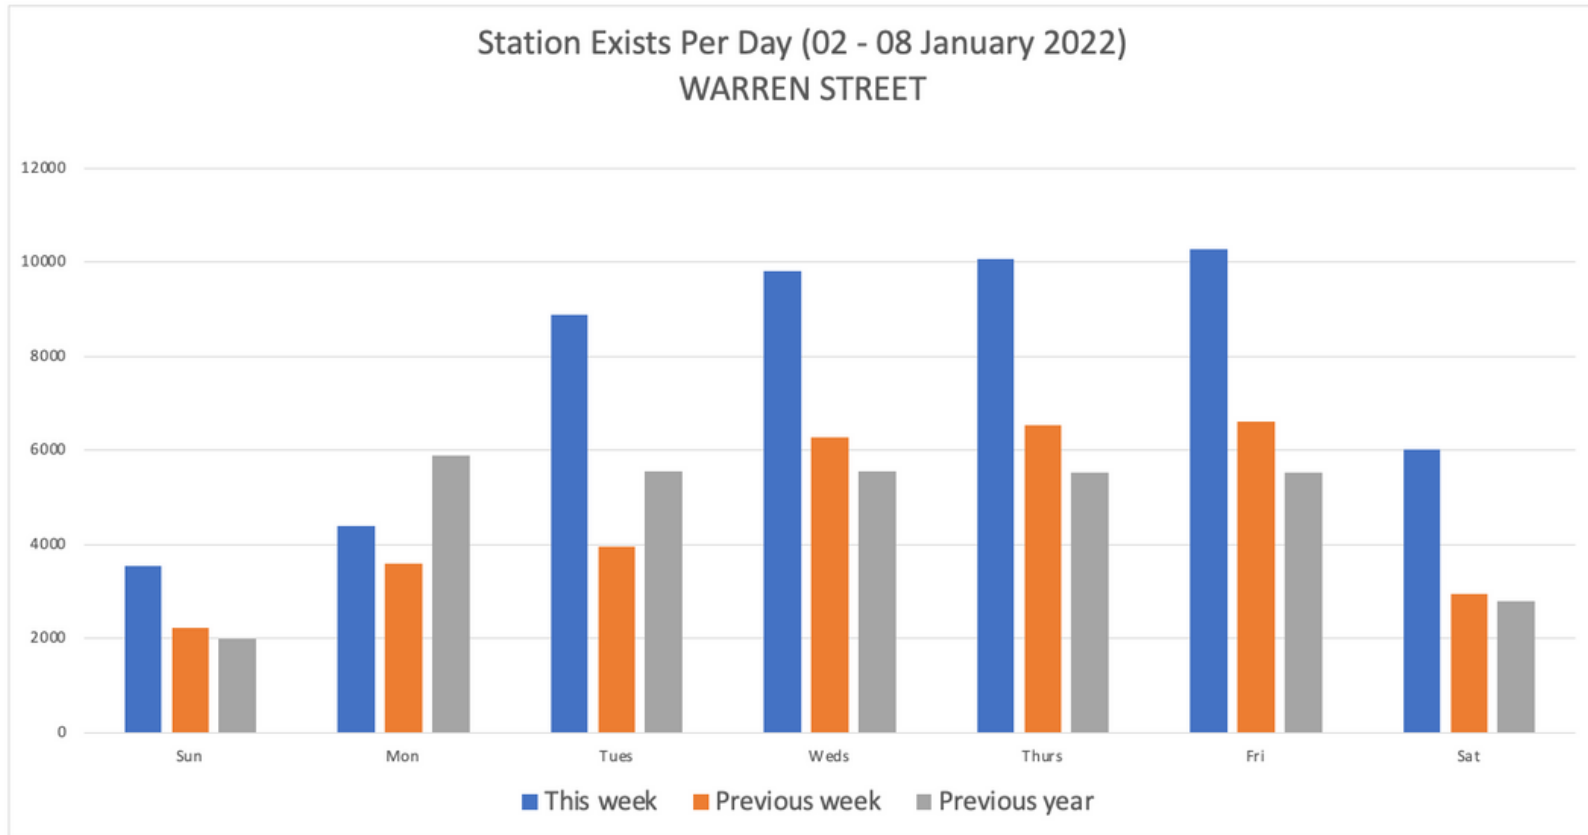

By Station

Godge Street	9%	19141
Tottenham Court Road	66%	140845
Warren Street	25%	52991
TOTAL		212977

02 - 08 January 2022

	Sun	Mon	Tues	Weds	Thurs	Fri	Sat	Weekly totals
This week	15026	16436	18351	20150	19470	23923	27489	140845
Previous week	8898	15907	18489	20480	22196	22383	13340	121693
Previous year	1702	1915	2951	2955	2532	1102	1949	15106
% Week on Week	69%	3%	-1%	-2%	-12%	7%	106%	16%
% Year on Year	783%	758%	522%	582%	669%	2071%	1310%	832%

02 - 08 January 2022

	Sun	Mon	Tues	Weds	Thurs	Fri	Sat	Weekly totals
This week	3541	4402	8869	9815	10066	10283	6015	52991
Previous week	2224	3585	3958	6265	6542	6620	2935	32129
Previous year	1994	5895	5553	5559	5538	5520	2800	32859
% Week on Week	59%	23%	124%	57%	54%	55%	105%	65%
% Year on Year	78%	-25%	60%	77%	82%	86%	115%	61%

02 - 08 January 2022

	Sun	Mon	Tues	Weds	Thurs	Fri	Sat	Weekly totals
This week	1281	1380	3158	3375	3567	3650	2730	19141
Previous week	743	1359	1627	2159	2215	2261	914	11278
Previous year	1503	4021	3653	3645	3558	3600	1942	21922
% Week on Week	72%	2%	94%	56%	61%	61%	199%	70%
% Year on Year	-15%	-66%	-14%	-7%	0%	1%	41%	-13%