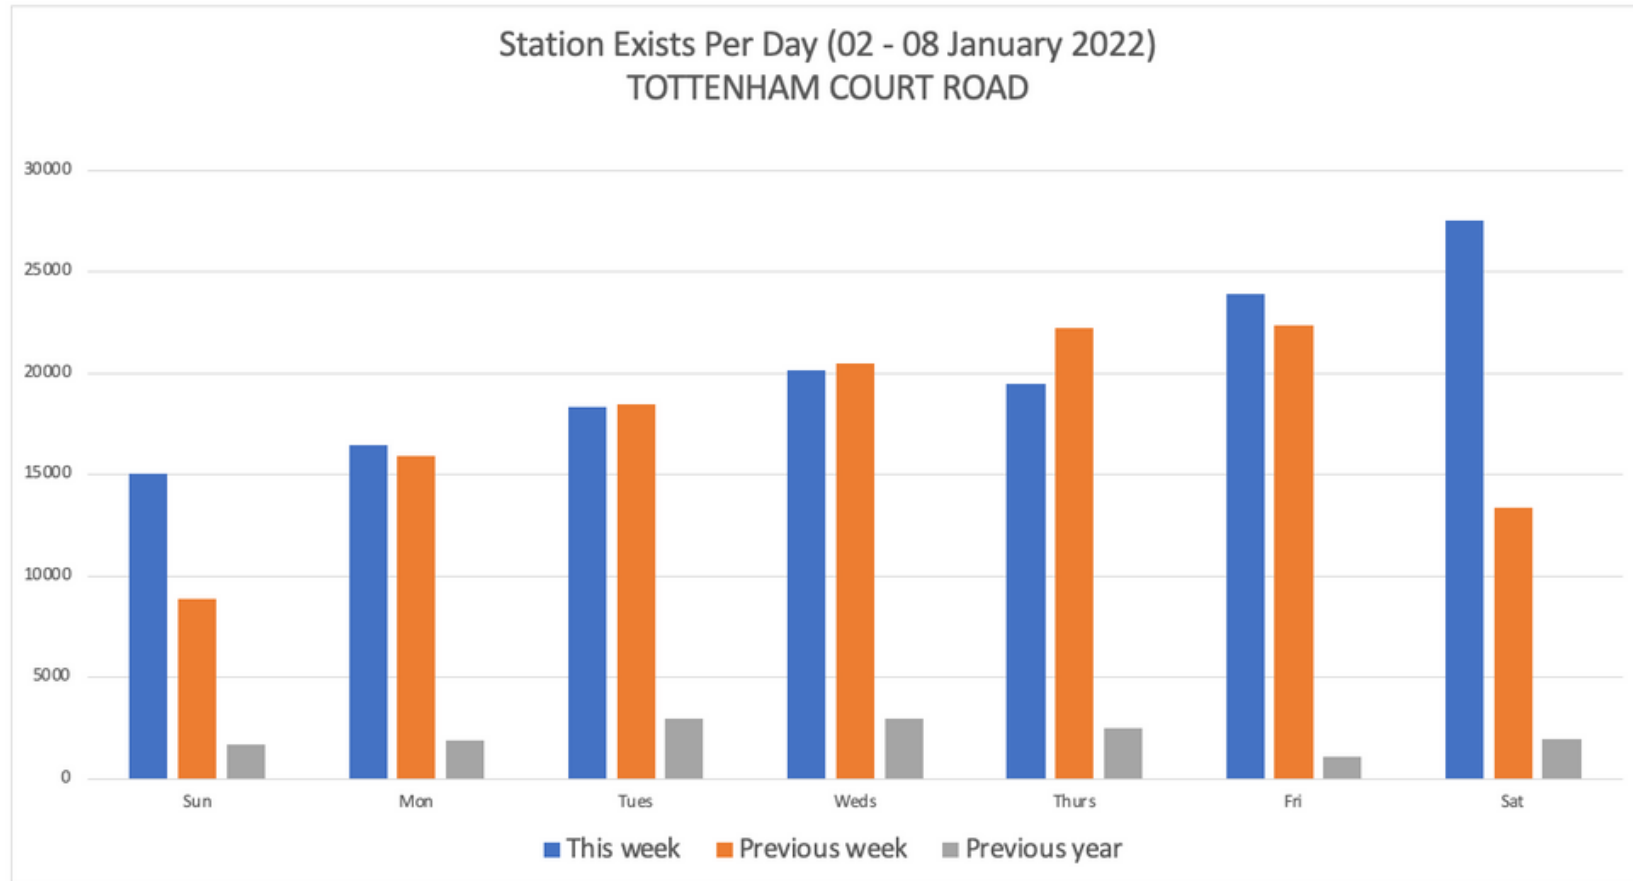

By Station

Godge Street	9%	19141
Tottenham Court Road	66%	140845
Warren Street	25%	52991
TOTAL		212977

02 - 08 January 2022

	Sun	Mon	Tues	Weds	Thurs	Fri	Sat	Weekly totals
This week	15026	16436	18351	20150	19470	23923	27489	140845
Previous week	8898	15907	18489	20480	22196	22383	13340	121693
Previous year	1702	1915	2951	2955	2532	1102	1949	15106
% Week on Week	69%	3%	-1%	-2%	-12%	7%	106%	16%
% Year on Year	783%	758%	522%	582%	669%	2071%	1310%	832%

02 - 08 January 2022

	Sun	Mon	Tues	Weds	Thurs	Fri	Sat	Weekly totals
This week	3541	4402	8869	9815	10066	10283	6015	52991
Previous week	2224	3585	3958	6265	6542	6620	2935	32129
Previous year	1994	5895	5553	5559	5538	5520	2800	32859
% Week on Week	59%	23%	124%	57%	54%	55%	105%	65%
% Year on Year	78%	-25%	60%	77%	82%	86%	115%	61%

02 - 08 January 2022

	Sun	Mon	Tues	Weds	Thurs	Fri	Sat	Weekly totals
This week	1281	1380	3158	3375	3567	3650	2730	19141
Previous week	743	1359	1627	2159	2215	2261	914	11278
Previous year	1503	4021	3653	3645	3558	3600	1942	21922
% Week on Week	72%	2%	94%	56%	61%	61%	199%	70%
% Year on Year	-15%	-66%	-14%	-7%	0%	1%	41%	-13%