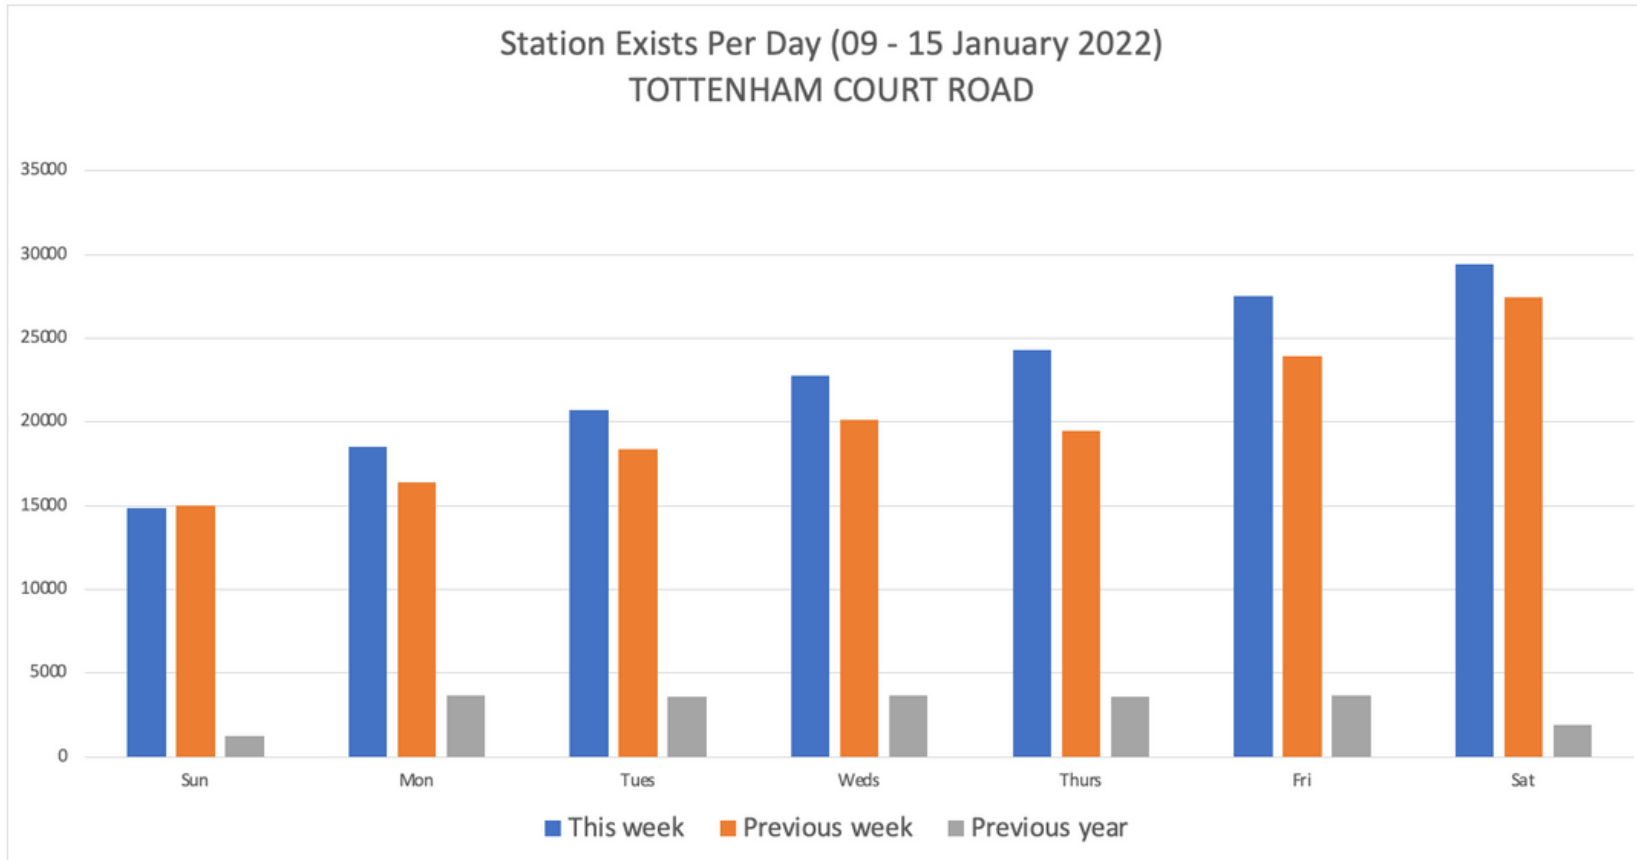

By Station		
Goodge Street	10%	25819
Tottenham Court Road	61%	158070
Warren Street	29%	76921
TOTAL		260810

09 - 15 January 2022

	Sun	Mon	Tues	Weds	Thurs	Fri	Sat	Weekly totals
This week	4622	11689	12557	12825	13208	13492	8528	76921
Previous week	3541	4402	8869	9815	10066	10283	6015	52991
Previous year	2266	5515	5663	5747	5668	5683	2559	33101
% Week on Week	31%	166%	42%	31%	31%	31%	42%	45%
% Year on Year	104%	112%	122%	123%	133%	137%	233%	132%

09 - 15 January 2022

	Sun	Mon	Tues	Weds	Thurs	Fri	Sat	Weekly totals
This week	14871	18495	20700	22785	24294	27511	29414	158070
Previous week	15026	16436	18351	20150	19470	23923	27489	140845
Previous year	1282	3637	3594	3661	3597	3663	1937	21371
% Week on Week	-1%	13%	13%	13%	25%	15%	7%	12%
% Year on Year	1060%	409%	476%	522%	575%	651%	1419%	640%

09 - 15 January 2022

	Sun	Mon	Tues	Weds	Thurs	Fri	Sat	Weekly totals
This week	1510	3884	4609	4620	4923	4359	1914	25819
Previous week	1281	1380	3158	3375	3567	3650	2730	19141
Previous year	0	1020	1045	1115	1115	1056	416	5767
% Week on Week	18%	181%	46%	37%	38%	19%	-30%	35%
% Year on Year		281%	341%	314%	342%	313%	360%	348%