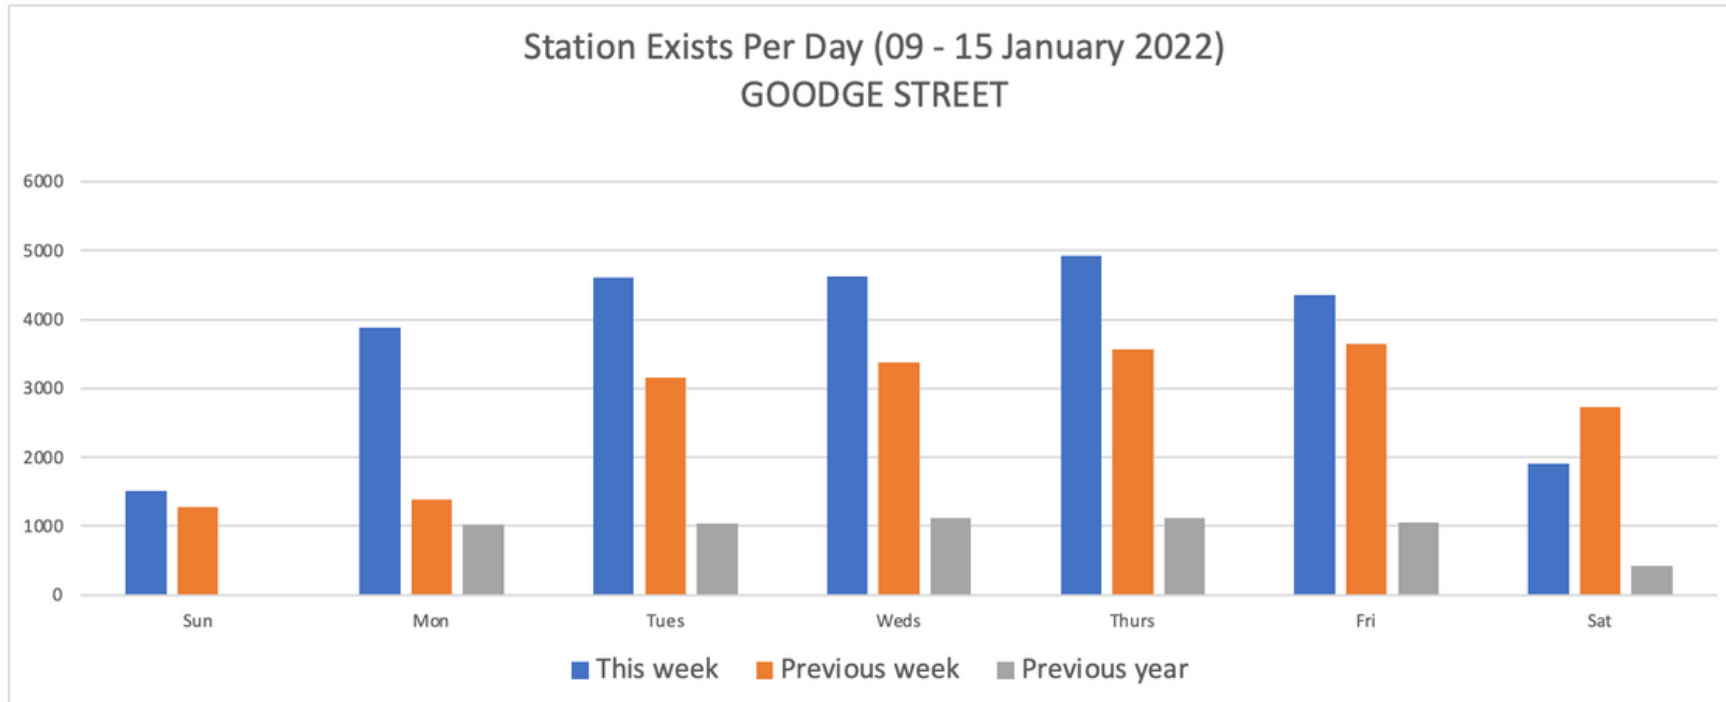

By Station		
Goodge Street	10%	25819
Tottenham Court Road	61%	158070
Warren Street	29%	76921
TOTAL		260810

09 - 15 January 2022

	Sun	Mon	Tues	Weds	Thurs	Fri	Sat	Weekly totals
This week	4622	11689	12557	12825	13208	13492	8528	76921
Previous week	3541	4402	8869	9815	10066	10283	6015	52991
Previous year	2266	5515	5663	5747	5668	5683	2559	33101
% Week on Week	31%	166%	42%	31%	31%	31%	42%	45%
% Year on Year	104%	112%	122%	123%	133%	137%	233%	132%

09 - 15 January 2022

	Sun	Mon	Tues	Weds	Thurs	Fri	Sat	Weekly totals
This week	14871	18495	20700	22785	24294	27511	29414	158070
Previous week	15026	16436	18351	20150	19470	23923	27489	140845
Previous year	1282	3637	3594	3661	3597	3663	1937	21371
% Week on Week	-1%	13%	13%	13%	25%	15%	7%	12%
% Year on Year	1060%	409%	476%	522%	575%	651%	1419%	640%

09 - 15 January 2022

	Sun	Mon	Tues	Weds	Thurs	Fri	Sat	Weekly totals
This week	1510	3884	4609	4620	4923	4359	1914	25819
Previous week	1281	1380	3158	3375	3567	3650	2730	19141
Previous year	0	1020	1045	1115	1115	1056	416	5767
% Week on Week	18%	181%	46%	37%	38%	19%	-30%	35%
% Year on Year		281%	341%	314%	342%	313%	360%	348%