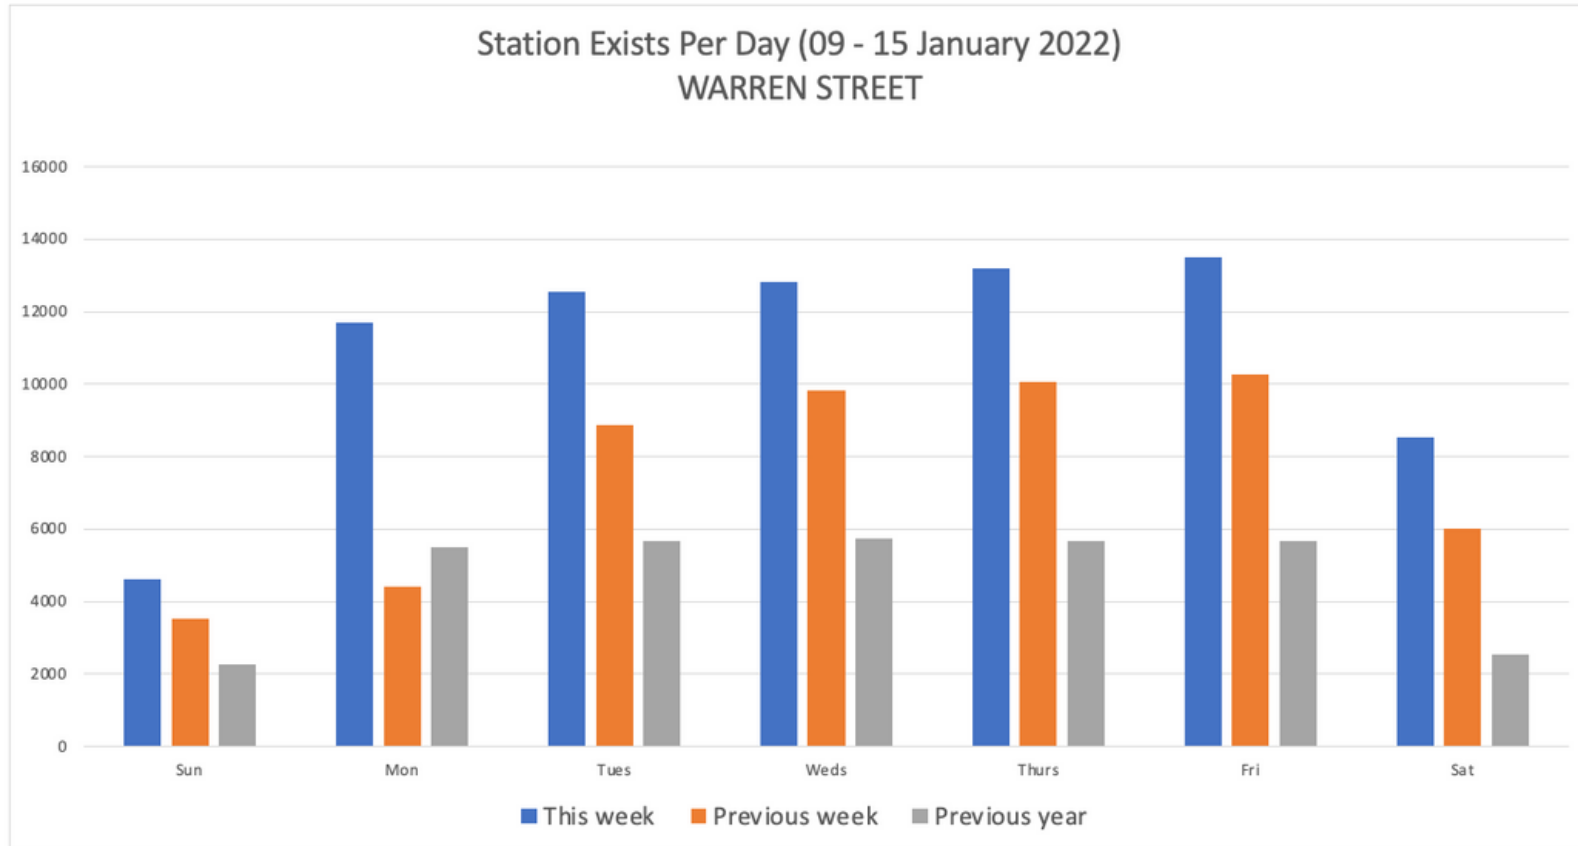

By Station		
Goodge Street	10%	25819
Tottenham Court Road	61%	158070
Warren Street	29%	76921
TOTAL		260810

09 - 15 January 2022

	Sun	Mon	Tues	Weds	Thurs	Fri	Sat	Weekly totals
This week	4622	11689	12557	12825	13208	13492	8528	76921
Previous week	3541	4402	8869	9815	10066	10283	6015	52991
Previous year	2266	5515	5663	5747	5668	5683	2559	33101
% Week on Week	31%	166%	42%	31%	31%	31%	42%	45%
% Year on Year	104%	112%	122%	123%	133%	137%	233%	132%

09 - 15 January 2022

	Sun	Mon	Tues	Weds	Thurs	Fri	Sat	Weekly totals
This week	14871	18495	20700	22785	24294	27511	29414	158070
Previous week	15026	16436	18351	20150	19470	23923	27489	140845
Previous year	1282	3637	3594	3661	3597	3663	1937	21371
% Week on Week	-1%	13%	13%	13%	25%	15%	7%	12%
% Year on Year	1060%	409%	476%	522%	575%	651%	1419%	640%

09 - 15 January 2022

	Sun	Mon	Tues	Weds	Thurs	Fri	Sat	Weekly totals
This week	1510	3884	4609	4620	4923	4359	1914	25819
Previous week	1281	1380	3158	3375	3567	3650	2730	19141
Previous year	0	1020	1045	1115	1115	1056	416	5767
% Week on Week	18%	181%	46%	37%	38%	19%	-30%	35%
% Year on Year		281%	341%	314%	342%	313%	360%	348%