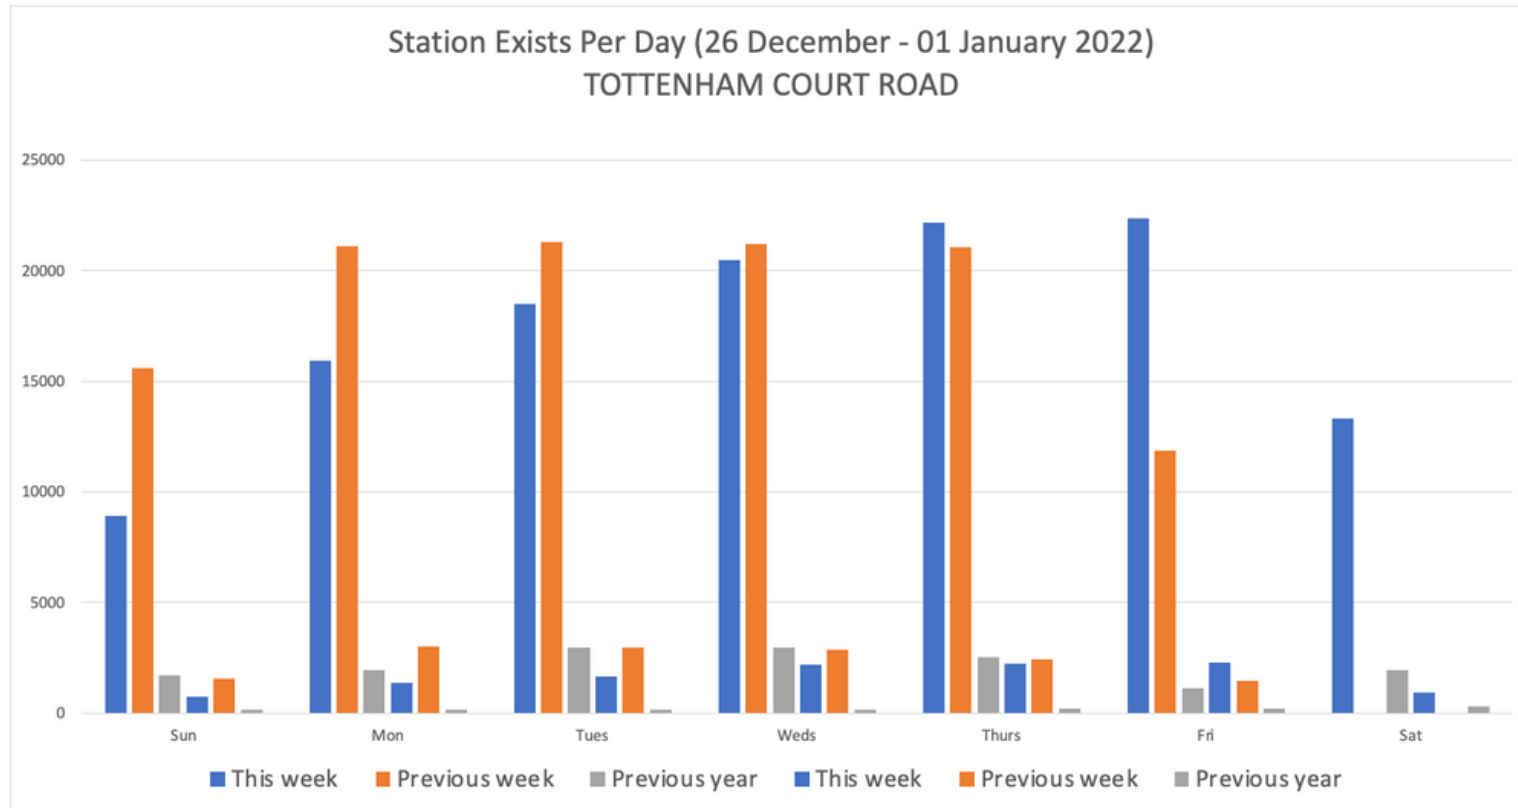

**By Station**

Goodge Street	7%	11278
Tottenham Court Road	74%	121693
Warren Street	19%	32129
<b>TOTAL</b>		<b>165100</b>

**26 December 2021 - 01 January 2022**

	Sun	Mon	Tues	Weds	Thurs	Fri	Sat	Weekly totals
This week	8898	15907	18489	20480	22196	22383	13340	<b>121693</b>
Previous week	15601	21109	21310	21205	21042	11867	0	112134
Previous year	1702	1915	2951	2955	2532	1102	1949	15106
% Week on Week	-43%	-25%	-13%	-3%	5%	89%		9%
% Year on Year	423%	731%	527%	593%	777%	1931%	584%	706%

Note: Previous week Saturday was 25 December. All tube stations were closed

**26 December 2021 - 01 January 2022**

	Sun	Mon	Tues	Weds	Thurs	Fri	Sat	Weekly totals
This week	2224	3585	3958	6265	6542	6620	2935	<b>32129</b>
Previous week	4363	9227	8950	8573	7751	5148	0	44012
Previous year	1773	2102	4168	4361	3784	1356	2135	19679
% Week on Week	-49%	-61%	-56%	-27%	-16%	29%	37%	-27%
% Year on Year	25%	71%	-5%	44%	73%	388%	37%	63%

Note: Previous week Saturday was 25 December. All tube stations were closed

**26 December 2021 - 01 January 2022**

	Sun	Mon	Tues	Weds	Thurs	Fri	Sat	Weekly totals
This week	743	1359	1627	2159	2215	2261	914	<b>11278</b>
Previous week	1547	3025	2943	2866	2434	1451	0	14266
Previous year	152	146	161	151	176	202	275	1263
% Week on Week	-52%	-55%	-45%	-25%	-9%	56%		-21%
% Year on Year	389%	831%	911%	1330%	1159%	1019%	232%	793%