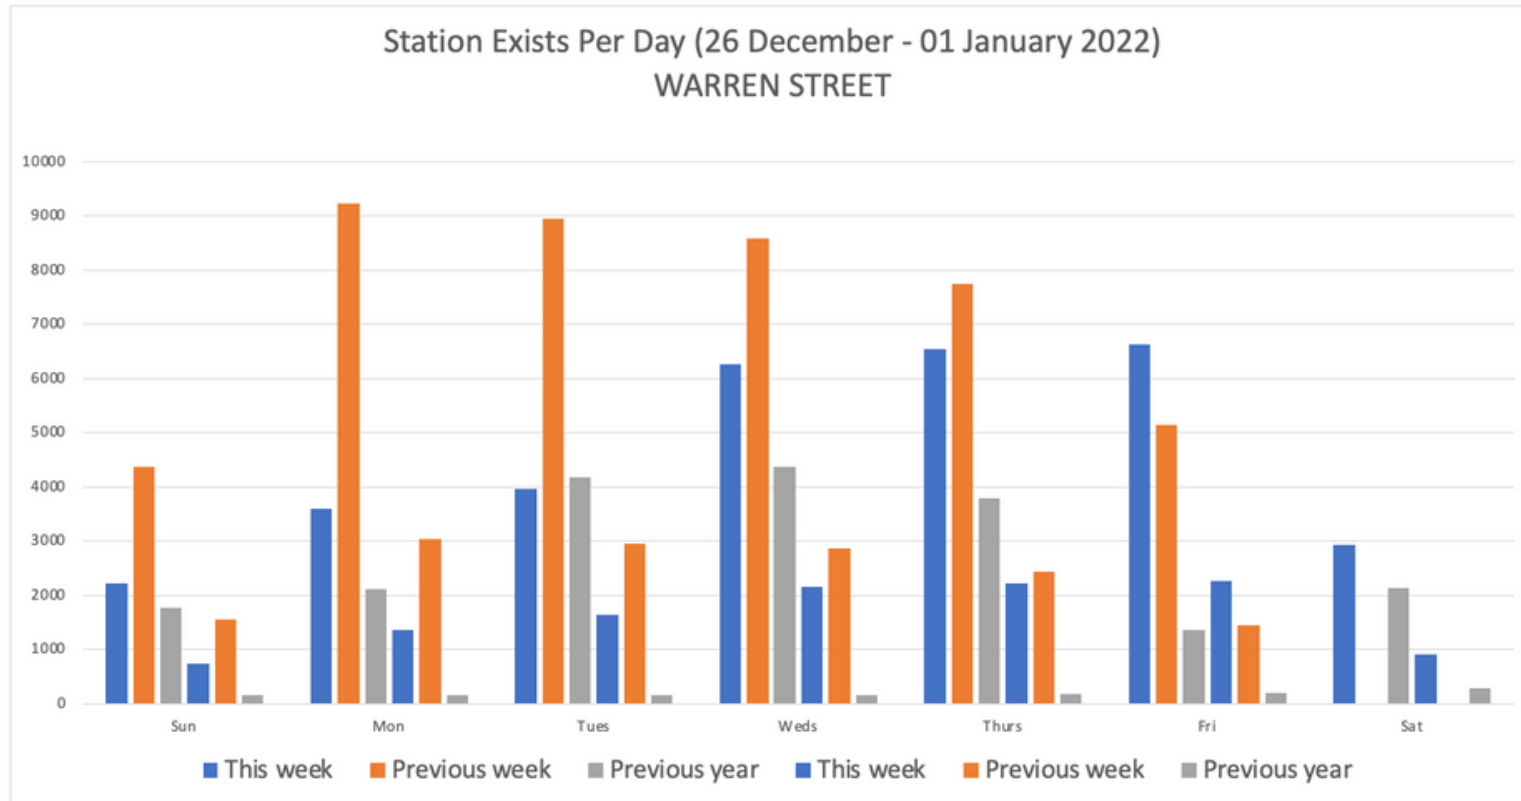

**By Station**

Goodge Street	7%	11278
Tottenham Court Road	74%	121693
Warren Street	19%	32129
<b>TOTAL</b>		<b>165100</b>

**26 December 2021 - 01 January 2022**

	Sun	Mon	Tues	Weds	Thurs	Fri	Sat	Weekly totals
This week	8898	15907	18489	20480	22196	22383	13340	<b>121693</b>
Previous week	15601	21109	21310	21205	21042	11867	0	112134
Previous year	1702	1915	2951	2955	2532	1102	1949	15106
% Week on Week	-43%	-25%	-13%	-3%	5%	89%		9%
% Year on Year	423%	731%	527%	593%	777%	1931%	584%	706%

Note: Previous week Saturday was 25 December. All tube stations were closed

**26 December 2021 - 01 January 2022**

	Sun	Mon	Tues	Weds	Thurs	Fri	Sat	Weekly totals
This week	2224	3585	3958	6265	6542	6620	2935	<b>32129</b>
Previous week	4363	9227	8950	8573	7751	5148	0	44012
Previous year	1773	2102	4168	4361	3784	1356	2135	19679
% Week on Week	-49%	-61%	-56%	-27%	-16%	29%	37%	-27%
% Year on Year	25%	71%	-5%	44%	73%	388%	37%	63%

Note: Previous week Saturday was 25 December. All tube stations were closed

**26 December 2021 - 01 January 2022**

	Sun	Mon	Tues	Weds	Thurs	Fri	Sat	Weekly totals
This week	743	1359	1627	2159	2215	2261	914	<b>11278</b>
Previous week	1547	3025	2943	2866	2434	1451	0	14266
Previous year	152	146	161	151	176	202	275	1263
% Week on Week	-52%	-55%	-45%	-25%	-9%	56%		-21%
% Year on Year	389%	831%	911%	1330%	1159%	1019%	232%	793%

**Note: Previous week Saturday was 25 December. All tube stations were closed**