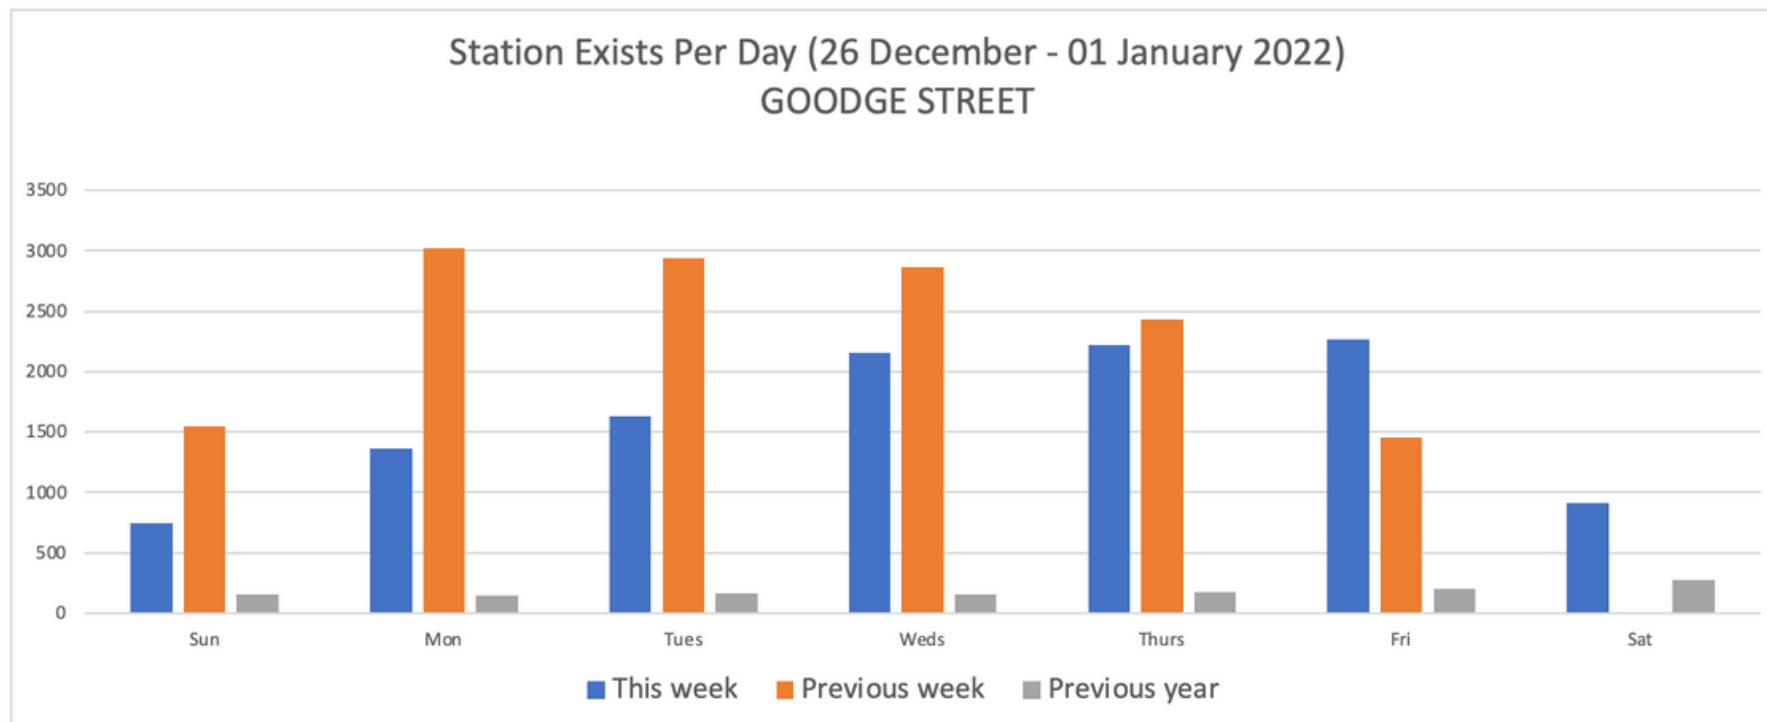

**By Station**

Goodge Street	7%	11278
Tottenham Court Road	74%	121693
Warren Street	19%	32129
<b>TOTAL</b>		<b>165100</b>

**26 December 2021 - 01 January 2022**

	Sun	Mon	Tues	Weds	Thurs	Fri	Sat	Weekly totals
This week	8898	15907	18489	20480	22196	22383	13340	<b>121693</b>
Previous week	15601	21109	21310	21205	21042	11867	0	112134
Previous year	1702	1915	2951	2955	2532	1102	1949	15106
% Week on Week	-43%	-25%	-13%	-3%	5%	89%		9%
% Year on Year	423%	731%	527%	593%	777%	1931%	584%	706%

Note: Previous week Saturday was 25 December. All tube stations were closed

**26 December 2021 - 01 January 2022**

	Sun	Mon	Tues	Weds	Thurs	Fri	Sat	Weekly totals
This week	2224	3585	3958	6265	6542	6620	2935	<b>32129</b>
Previous week	4363	9227	8950	8573	7751	5148	0	44012
Previous year	1773	2102	4168	4361	3784	1356	2135	19679
% Week on Week	-49%	-61%	-56%	-27%	-16%	29%	37%	-27%
% Year on Year	25%	71%	-5%	44%	73%	388%	37%	63%

Note: Previous week Saturday was 25 December. All tube stations were closed

**26 December 2021 - 01 January 2022**

	Sun	Mon	Tues	Weds	Thurs	Fri	Sat	Weekly totals
This week	743	1359	1627	2159	2215	2261	914	<b>11278</b>
Previous week	1547	3025	2943	2866	2434	1451	0	14266
Previous year	152	146	161	151	176	202	275	1263
% Week on Week	-52%	-55%	-45%	-25%	-9%	56%		-21%
% Year on Year	389%	831%	911%	1330%	1159%	1019%	232%	793%

**Note: Previous week Saturday was 25 December. All tube stations were closed**