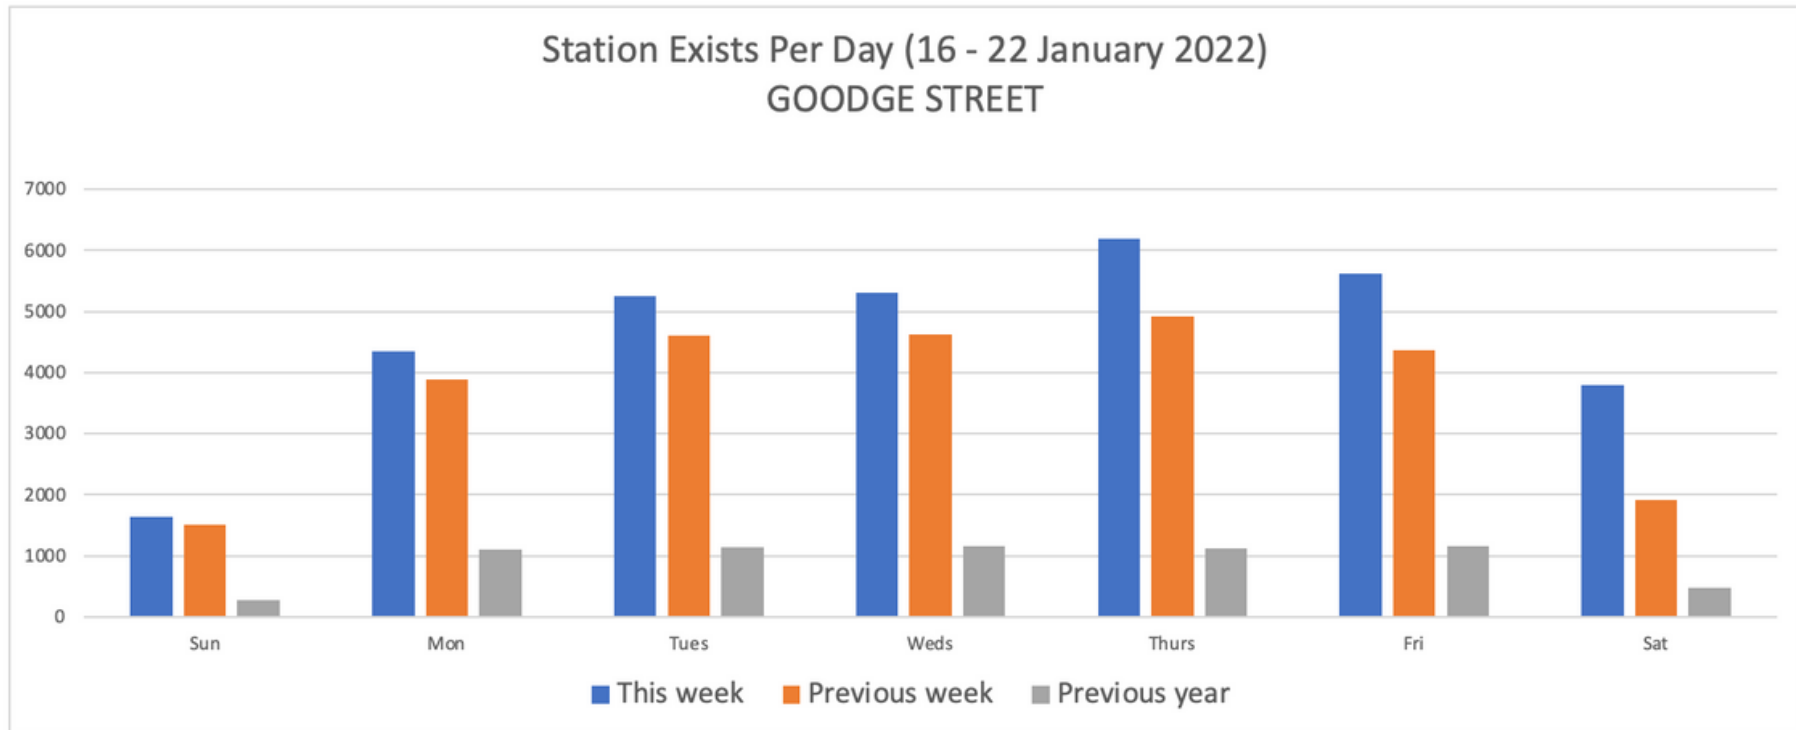

**By Station**

Goodge Street	11%	32134
Tottenham Court Road	61%	182513
Warren Street	29%	85847
<b>TOTAL</b>		<b>300494</b>

**16 - 22 January 2022**

	Sun	Mon	Tues	Weds	Thurs	Fri	Sat	Weekly totals
This week	5135	13099	14328	14549	15118	14662	8956	<b>85847</b>
Previous week	4622	11689	12557	12825	13208	13492	8528	76921
Previous year	2266	5515	5663	5747	5668	5683	2559	33101
% Week on Week	11%	12%	14%	13%	14%	9%	5%	12%
% Year on Year	127%	138%	153%	153%	167%	158%	250%	159%

**16 - 22 January 2022**

	Sun	Mon	Tues	Weds	Thurs	Fri	Sat	Weekly totals
This week	16126	20993	23748	25914	28086	31883	35763	<b>182513</b>
Previous week	14871	18495	20700	22785	24294	27511	29414	158070
Previous year	1264	3590	3700	3761	3769	3769	2081	21934
% Week on Week	8%	14%	15%	14%	16%	16%	22%	15%
% Year on Year	1176%	485%	542%	589%	645%	746%	1619%	732%

**16 - 22 January 2022**

	<b>Sun</b>	<b>Mon</b>	<b>Tues</b>	<b>Weds</b>	<b>Thurs</b>	<b>Fri</b>	<b>Sat</b>	<b>Weekly totals</b>
This week	1636	4351	5250	5302	6182	5617	3796	<b>32134</b>
Previous week	1510	3884	4609	4620	4923	4359	1914	25819
Previous year	277	1110	1142	1153	1119	1153	481	6435
% Week on Week	8%	12%	14%	15%	26%	29%	98%	24%
% Year on Year		292%	360%	360%	452%	387%	689%	399%