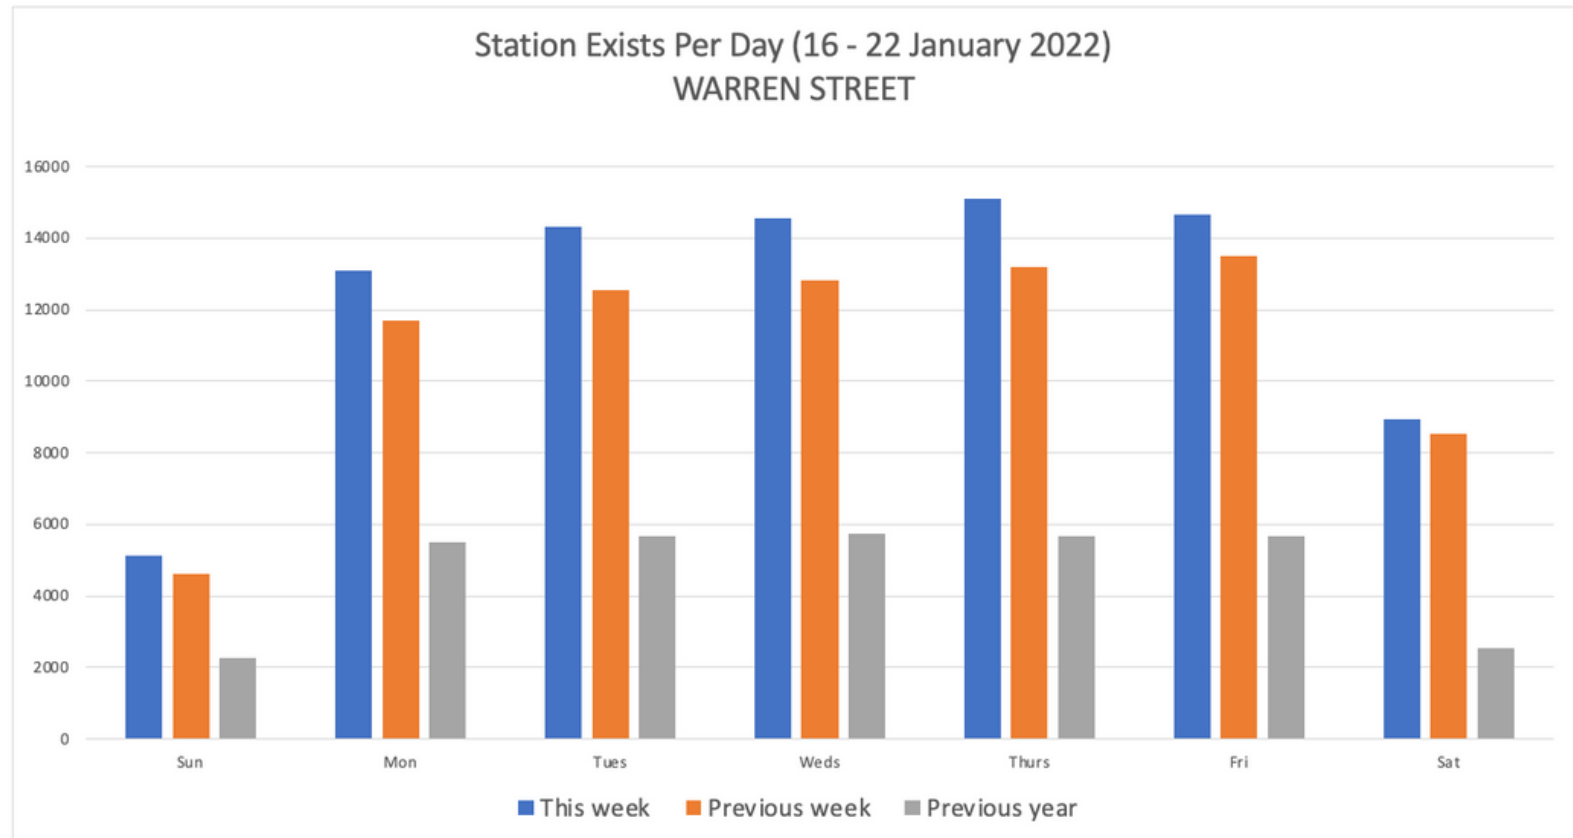

**By Station**

Goodge Street	11%	32134
Tottenham Court Road	61%	182513
Warren Street	29%	85847
<b>TOTAL</b>		<b>300494</b>

**16 - 22 January 2022**

	Sun	Mon	Tues	Weds	Thurs	Fri	Sat	Weekly totals
This week	5135	13099	14328	14549	15118	14662	8956	<b>85847</b>
Previous week	4622	11689	12557	12825	13208	13492	8528	76921
Previous year	2266	5515	5663	5747	5668	5683	2559	33101
% Week on Week	11%	12%	14%	13%	14%	9%	5%	12%
% Year on Year	127%	138%	153%	153%	167%	158%	250%	159%

**16 - 22 January 2022**

	Sun	Mon	Tues	Weds	Thurs	Fri	Sat	Weekly totals
This week	16126	20993	23748	25914	28086	31883	35763	<b>182513</b>
Previous week	14871	18495	20700	22785	24294	27511	29414	158070
Previous year	1264	3590	3700	3761	3769	3769	2081	21934
% Week on Week	8%	14%	15%	14%	16%	16%	22%	15%
% Year on Year	1176%	485%	542%	589%	645%	746%	1619%	732%

**16 - 22 January 2022**

	<b>Sun</b>	<b>Mon</b>	<b>Tues</b>	<b>Weds</b>	<b>Thurs</b>	<b>Fri</b>	<b>Sat</b>	<b>Weekly totals</b>
This week	1636	4351	5250	5302	6182	5617	3796	<b>32134</b>
Previous week	1510	3884	4609	4620	4923	4359	1914	25819
Previous year	277	1110	1142	1153	1119	1153	481	6435
% Week on Week	8%	12%	14%	15%	26%	29%	98%	24%
% Year on Year		292%	360%	360%	452%	387%	689%	399%