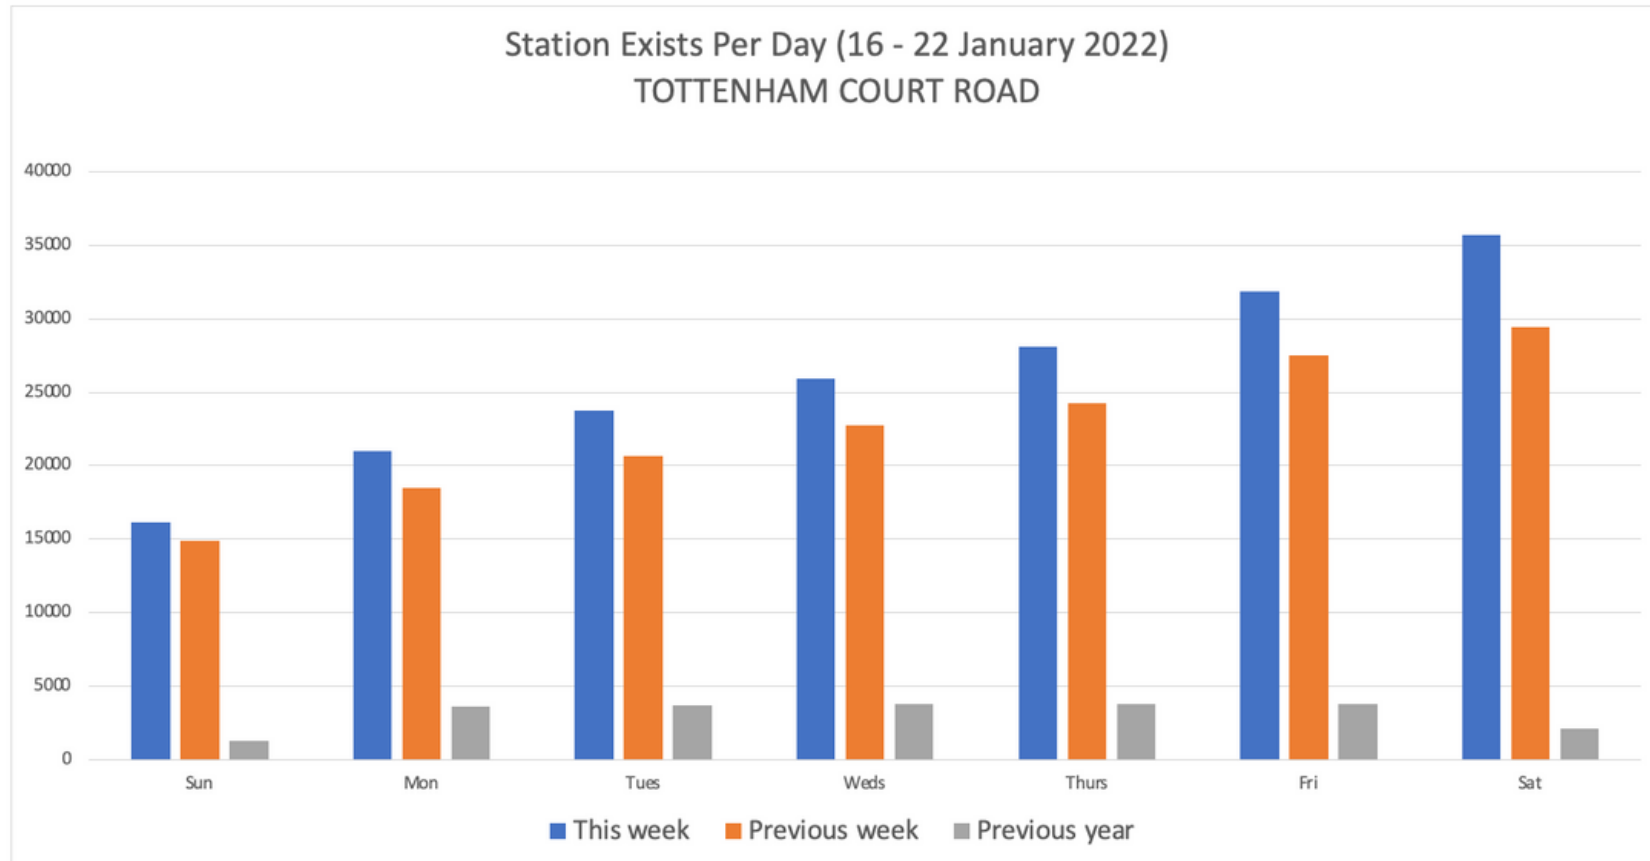

**By Station**

Goodge Street	11%	32134
Tottenham Court Road	61%	182513
Warren Street	29%	85847
<b>TOTAL</b>		<b>300494</b>

**16 - 22 January 2022**

	Sun	Mon	Tues	Weds	Thurs	Fri	Sat	Weekly totals
This week	5135	13099	14328	14549	15118	14662	8956	<b>85847</b>
Previous week	4622	11689	12557	12825	13208	13492	8528	76921
Previous year	2266	5515	5663	5747	5668	5683	2559	33101
% Week on Week	11%	12%	14%	13%	14%	9%	5%	12%
% Year on Year	127%	138%	153%	153%	167%	158%	250%	159%

**16 - 22 January 2022**

	Sun	Mon	Tues	Weds	Thurs	Fri	Sat	Weekly totals
This week	16126	20993	23748	25914	28086	31883	35763	<b>182513</b>
Previous week	14871	18495	20700	22785	24294	27511	29414	158070
Previous year	1264	3590	3700	3761	3769	3769	2081	21934
% Week on Week	8%	14%	15%	14%	16%	16%	22%	15%
% Year on Year	1176%	485%	542%	589%	645%	746%	1619%	732%

**16 - 22 January 2022**

	<b>Sun</b>	<b>Mon</b>	<b>Tues</b>	<b>Weds</b>	<b>Thurs</b>	<b>Fri</b>	<b>Sat</b>	<b>Weekly totals</b>
This week	1636	4351	5250	5302	6182	5617	3796	<b>32134</b>
Previous week	1510	3884	4609	4620	4923	4359	1914	25819
Previous year	277	1110	1142	1153	1119	1153	481	6435
% Week on Week	8%	12%	14%	15%	26%	29%	98%	24%
% Year on Year		292%	360%	360%	452%	387%	689%	399%