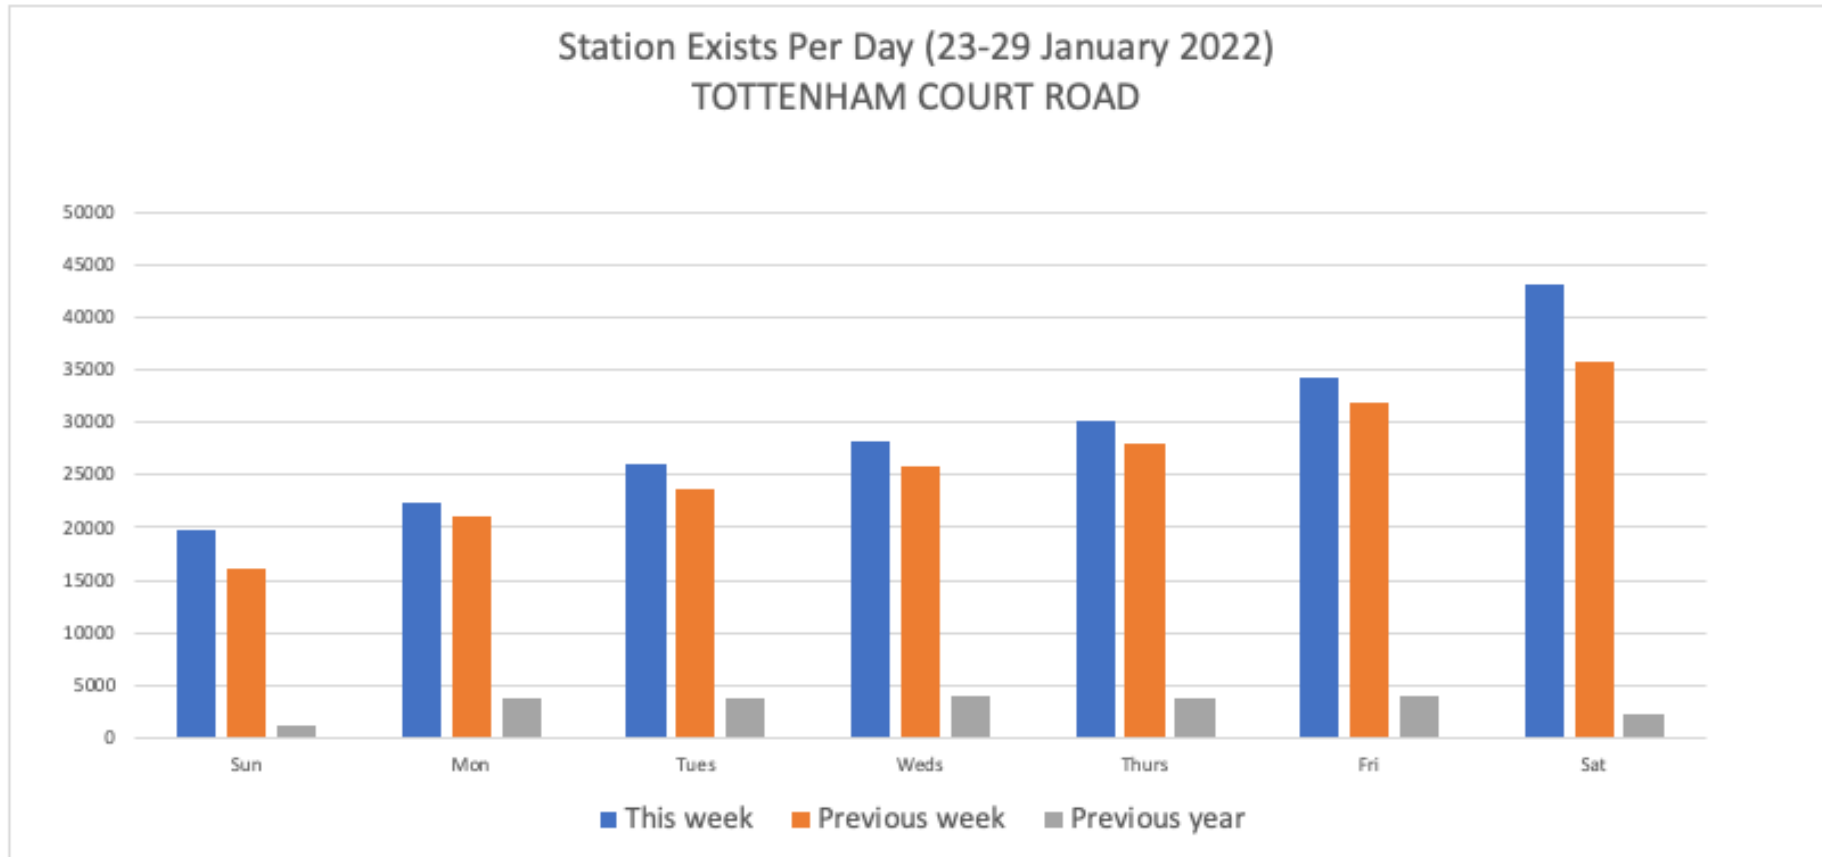

TfL Passenger Data: Fitzrovia

23 -29 January 2022

By Station		
Goodge Street	11%	35515
Tottenham Court Road	61%	203697
Warren Street	28%	95077
TOTAL		334289

23 - 29 January 2022

	Sun	Mon	Tues	Weds	Thurs	Fri	Sat	Weekly totals
This week	5585	14251	16082	16345	17150	15813	9851	95077
Previous week	5135	13099	14328	14549	15118	14662	8956	85847
Previous year	1945	5956	5847	5896	5989	5882	2822	34337
% Week on Week	9%	9%	12%	12%	13%	8%	10%	11%
% Year on Year	187%	139%	175%	177%	186%	169%	249%	177%

23 - 29 January 2022

	Sun	Mon	Tues	Weds	Thurs	Fri	Sat	Weekly totals
This week	19720	22321	25960	28143	30240	34149	43164	203697
Previous week	16126	20993	23748	25914	28086	31883	35763	182513
Previous year	1169	3819	3779	4046	3867	4031	2149	22860
% Week on Week	22%	6%	9%	9%	8%	7%	21%	12%
% Year on Year	1587%	484%	587%	596%	682%	747%	1909%	791%

23 - 29 January 2022

	Sun	Mon	Tues	Weds	Thurs	Fri	Sat	Weekly totals
This week	1975	4971	5929	5904	6705	6219	3812	35515
Previous week	1636	4351	5250	5302	6182	5617	3796	32134
Previous year	301	1126	1164	1169	1088	1219	498	6565
% Week on Week	21%	14%	13%	11%	8%	11%	0%	11%
% Year on Year	556%	341%	409%	405%	516%	410%	665%	441%