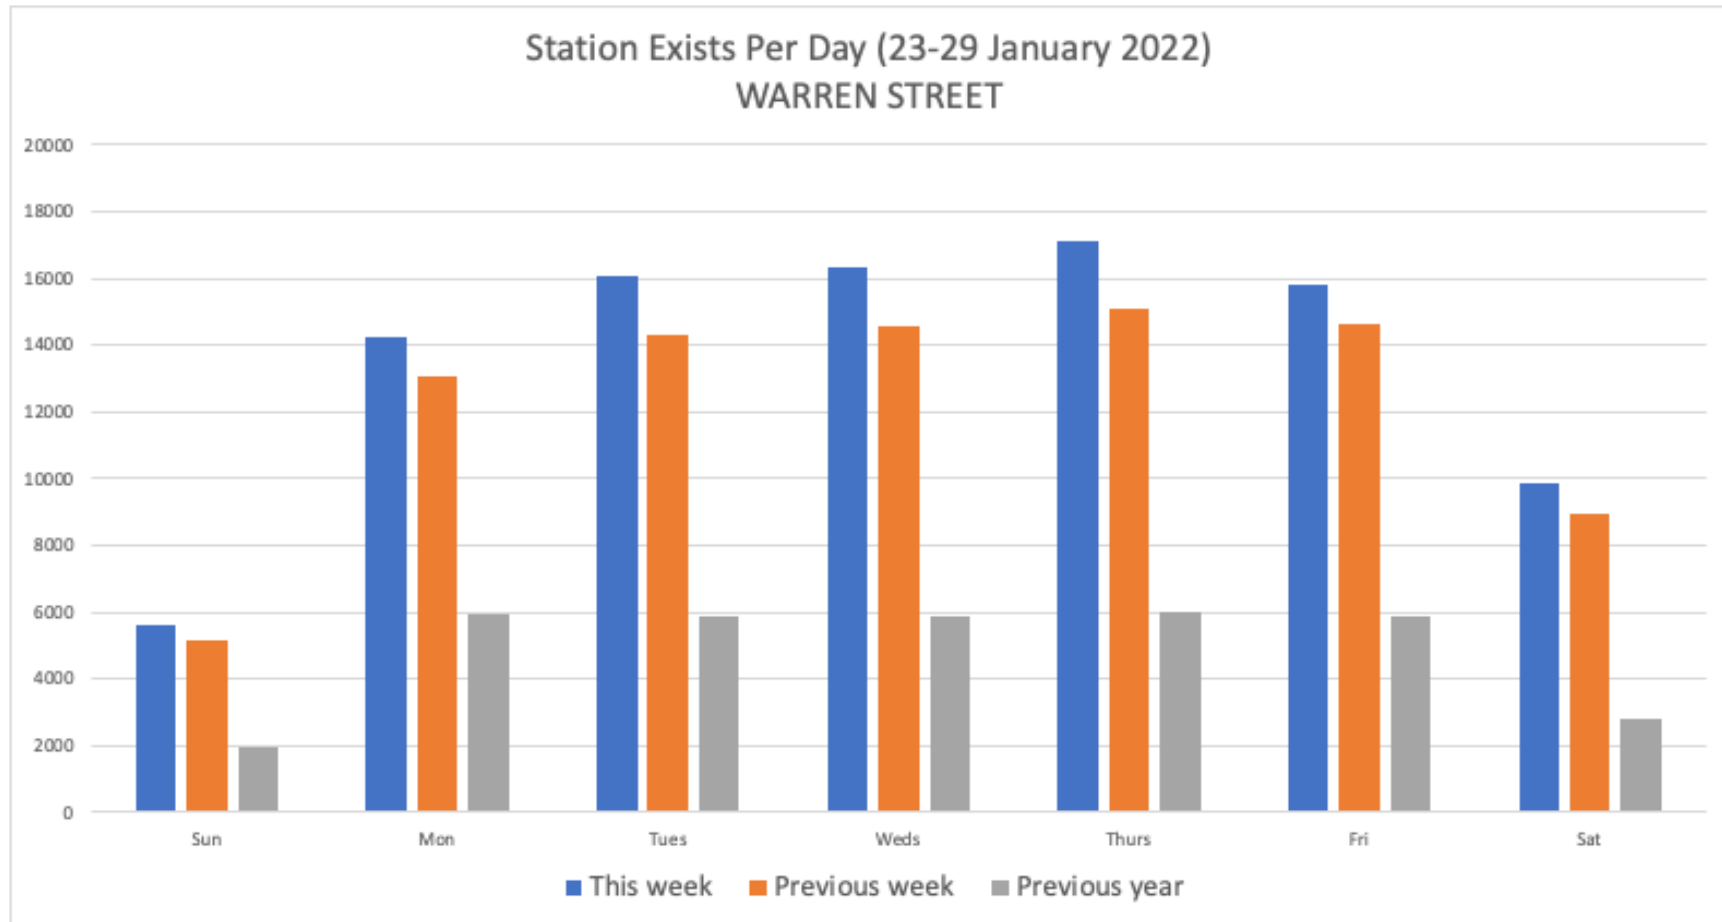

TfL Passenger Data: Fitzrovia

23 -29 January 2022

By Station		
Goodge Street	11%	35515
Tottenham Court Road	61%	203697
Warren Street	28%	95077
TOTAL		334289

23 - 29 January 2022

	Sun	Mon	Tues	Weds	Thurs	Fri	Sat	Weekly totals
This week	5585	14251	16082	16345	17150	15813	9851	95077
Previous week	5135	13099	14328	14549	15118	14662	8956	85847
Previous year	1945	5956	5847	5896	5989	5882	2822	34337
% Week on Week	9%	9%	12%	12%	13%	8%	10%	11%
% Year on Year	187%	139%	175%	177%	186%	169%	249%	177%

23 - 29 January 2022

	Sun	Mon	Tues	Weds	Thurs	Fri	Sat	Weekly totals
This week	19720	22321	25960	28143	30240	34149	43164	203697
Previous week	16126	20993	23748	25914	28086	31883	35763	182513
Previous year	1169	3819	3779	4046	3867	4031	2149	22860
% Week on Week	22%	6%	9%	9%	8%	7%	21%	12%
% Year on Year	1587%	484%	587%	596%	682%	747%	1909%	791%

23 - 29 January 2022

	Sun	Mon	Tues	Weds	Thurs	Fri	Sat	Weekly totals
This week	1975	4971	5929	5904	6705	6219	3812	35515
Previous week	1636	4351	5250	5302	6182	5617	3796	32134
Previous year	301	1126	1164	1169	1088	1219	498	6565
% Week on Week	21%	14%	13%	11%	8%	11%	0%	11%
% Year on Year	556%	341%	409%	405%	516%	410%	665%	441%