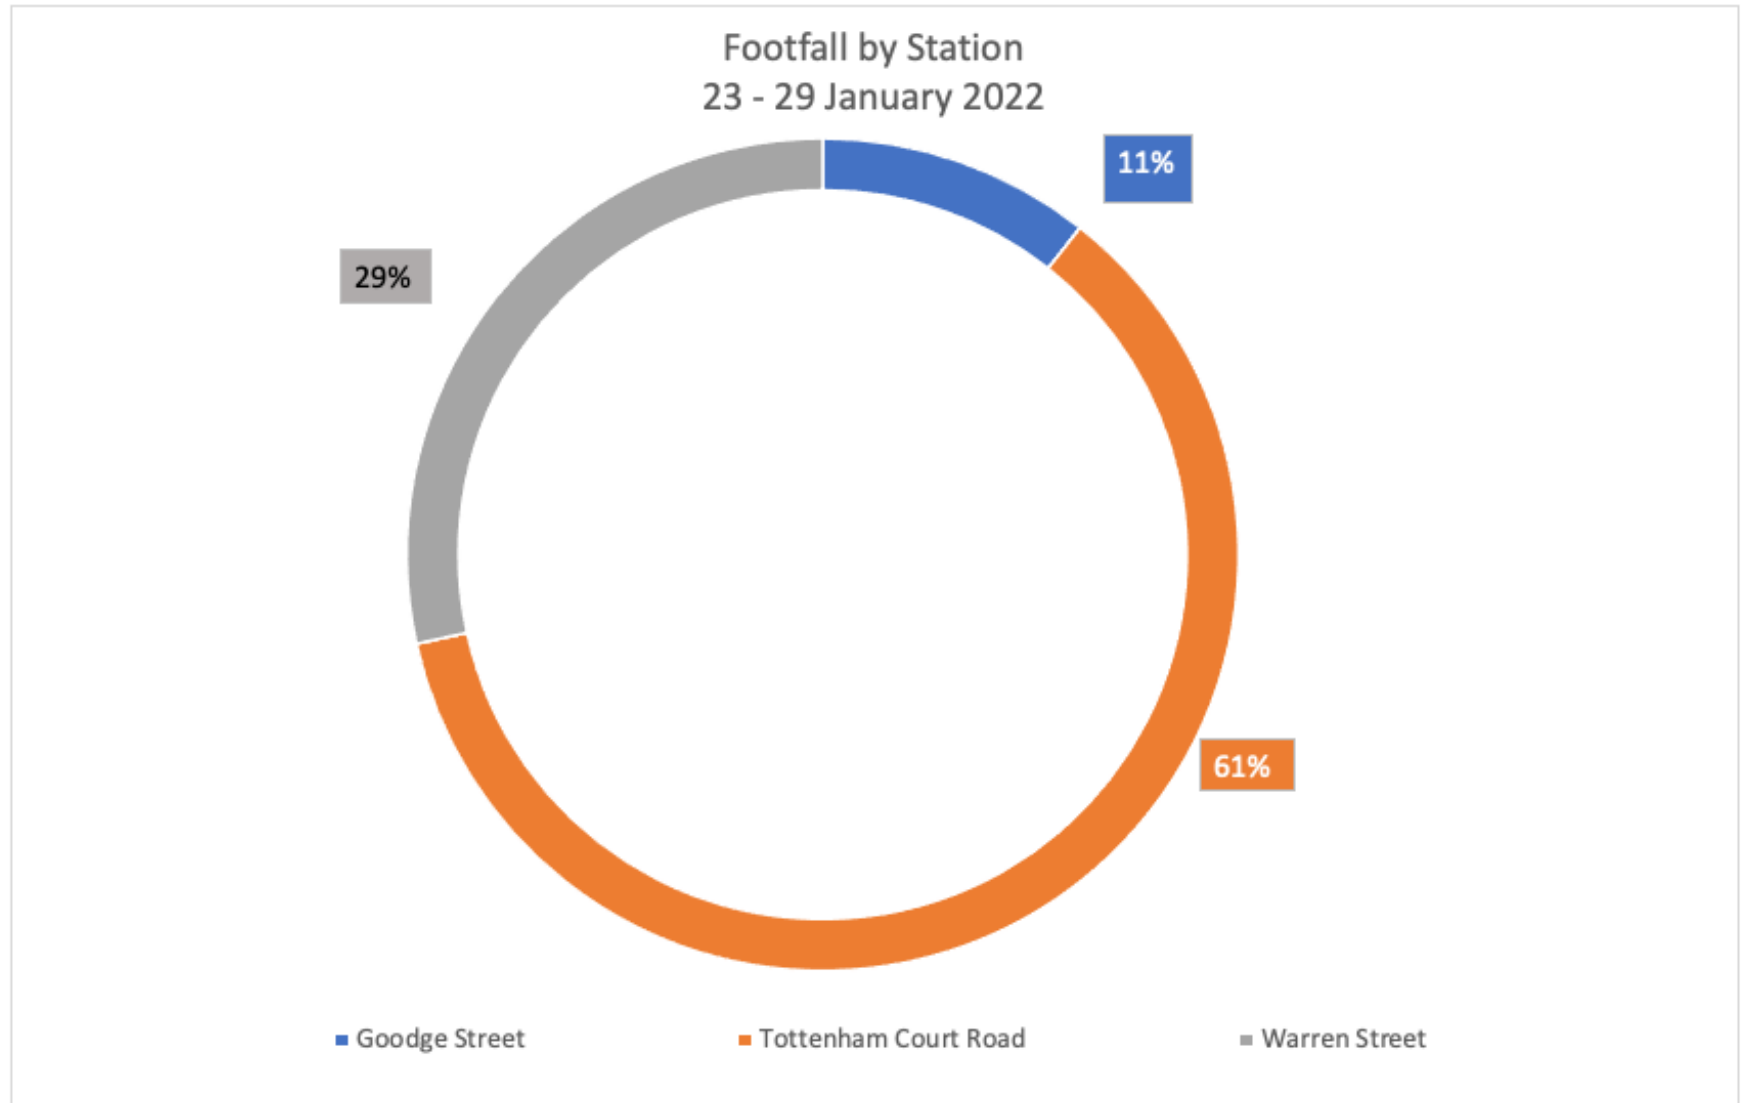

TfL Passenger Data: Fitzrovia

23 -29 January 2022

By Station		
Goodge Street	11%	35515
Tottenham Court Road	61%	203697
Warren Street	28%	95077
TOTAL		334289

23 - 29 January 2022

	Sun	Mon	Tues	Weds	Thurs	Fri	Sat	Weekly totals
This week	5585	14251	16082	16345	17150	15813	9851	95077
Previous week	5135	13099	14328	14549	15118	14662	8956	85847
Previous year	1945	5956	5847	5896	5989	5882	2822	34337
% Week on Week	9%	9%	12%	12%	13%	8%	10%	11%
% Year on Year	187%	139%	175%	177%	186%	169%	249%	177%

23 - 29 January 2022

	Sun	Mon	Tues	Weds	Thurs	Fri	Sat	Weekly totals
This week	19720	22321	25960	28143	30240	34149	43164	203697
Previous week	16126	20993	23748	25914	28086	31883	35763	182513
Previous year	1169	3819	3779	4046	3867	4031	2149	22860
% Week on Week	22%	6%	9%	9%	8%	7%	21%	12%
% Year on Year	1587%	484%	587%	596%	682%	747%	1909%	791%

23 - 29 January 2022

	Sun	Mon	Tues	Weds	Thurs	Fri	Sat	Weekly totals
This week	1975	4971	5929	5904	6705	6219	3812	35515
Previous week	1636	4351	5250	5302	6182	5617	3796	32134
Previous year	301	1126	1164	1169	1088	1219	498	6565
% Week on Week	21%	14%	13%	11%	8%	11%	0%	11%
% Year on Year	556%	341%	409%	405%	516%	410%	665%	441%