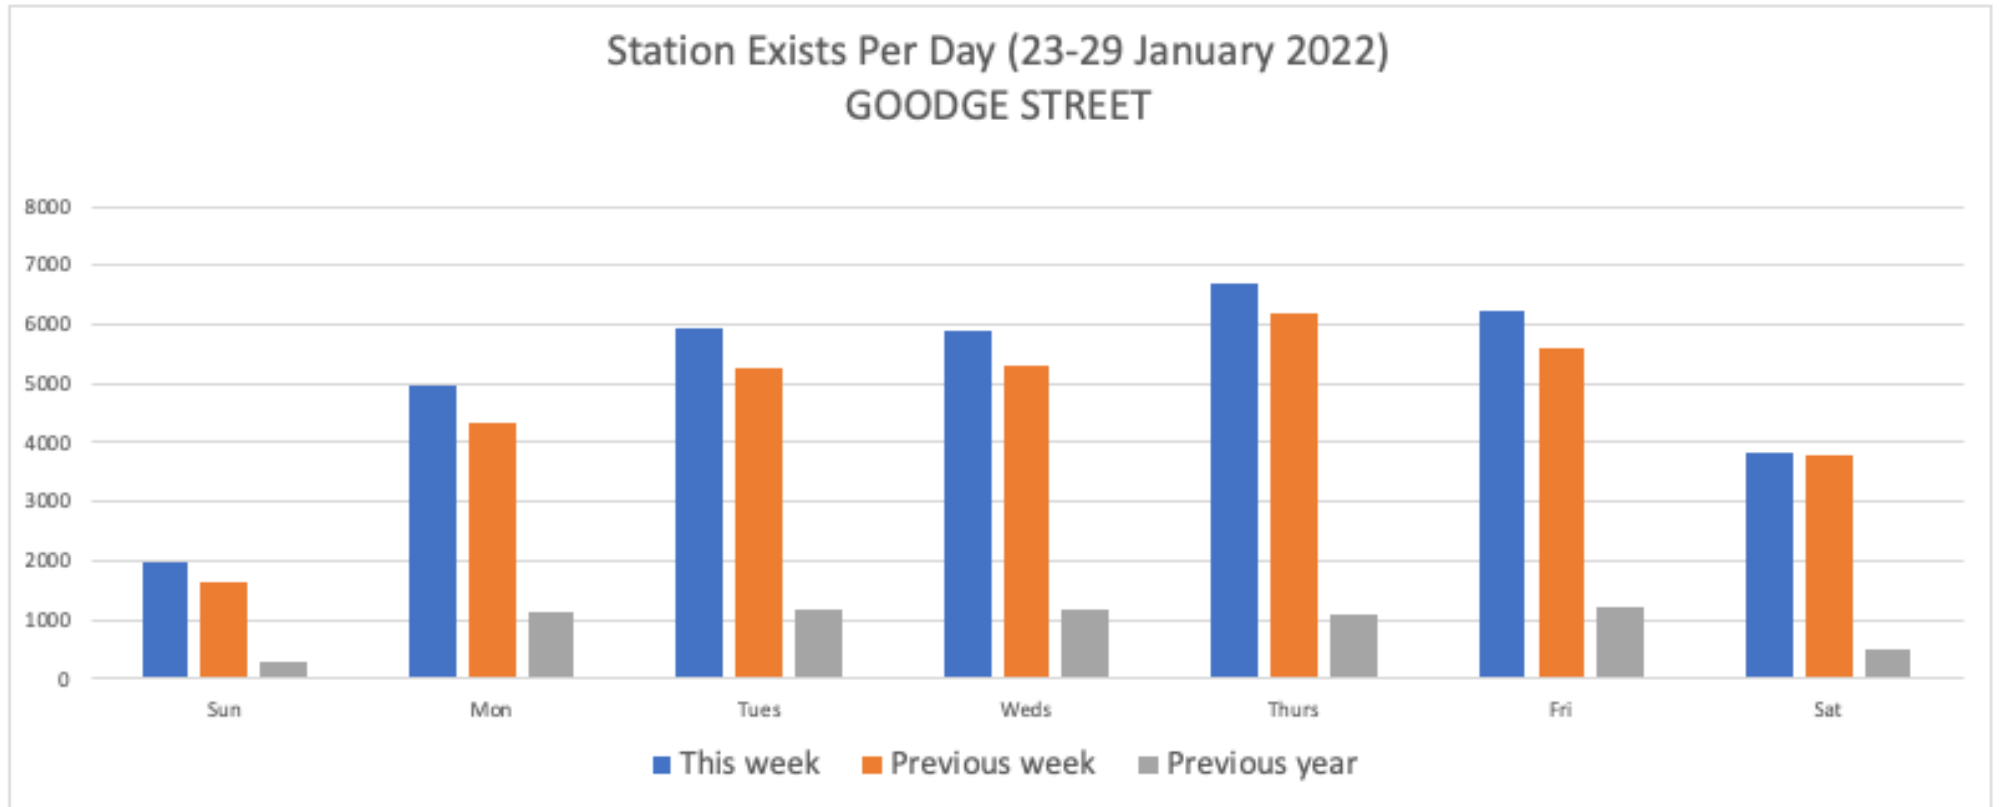

TfL Passenger Data: Fitzrovia

23 -29 January 2022

By Station		
Goodge Street	11%	35515
Tottenham Court Road	61%	203697
Warren Street	28%	95077
TOTAL		334289

23 - 29 January 2022

	Sun	Mon	Tues	Weds	Thurs	Fri	Sat	Weekly totals
This week	5585	14251	16082	16345	17150	15813	9851	95077
Previous week	5135	13099	14328	14549	15118	14662	8956	85847
Previous year	1945	5956	5847	5896	5989	5882	2822	34337
% Week on Week	9%	9%	12%	12%	13%	8%	10%	11%
% Year on Year	187%	139%	175%	177%	186%	169%	249%	177%

23 - 29 January 2022

	Sun	Mon	Tues	Weds	Thurs	Fri	Sat	Weekly totals
This week	19720	22321	25960	28143	30240	34149	43164	203697
Previous week	16126	20993	23748	25914	28086	31883	35763	182513
Previous year	1169	3819	3779	4046	3867	4031	2149	22860
% Week on Week	22%	6%	9%	9%	8%	7%	21%	12%
% Year on Year	1587%	484%	587%	596%	682%	747%	1909%	791%

23 - 29 January 2022

	Sun	Mon	Tues	Weds	Thurs	Fri	Sat	Weekly totals
This week	1975	4971	5929	5904	6705	6219	3812	35515
Previous week	1636	4351	5250	5302	6182	5617	3796	32134
Previous year	301	1126	1164	1169	1088	1219	498	6565
% Week on Week	21%	14%	13%	11%	8%	11%	0%	11%
% Year on Year	556%	341%	409%	405%	516%	410%	665%	441%