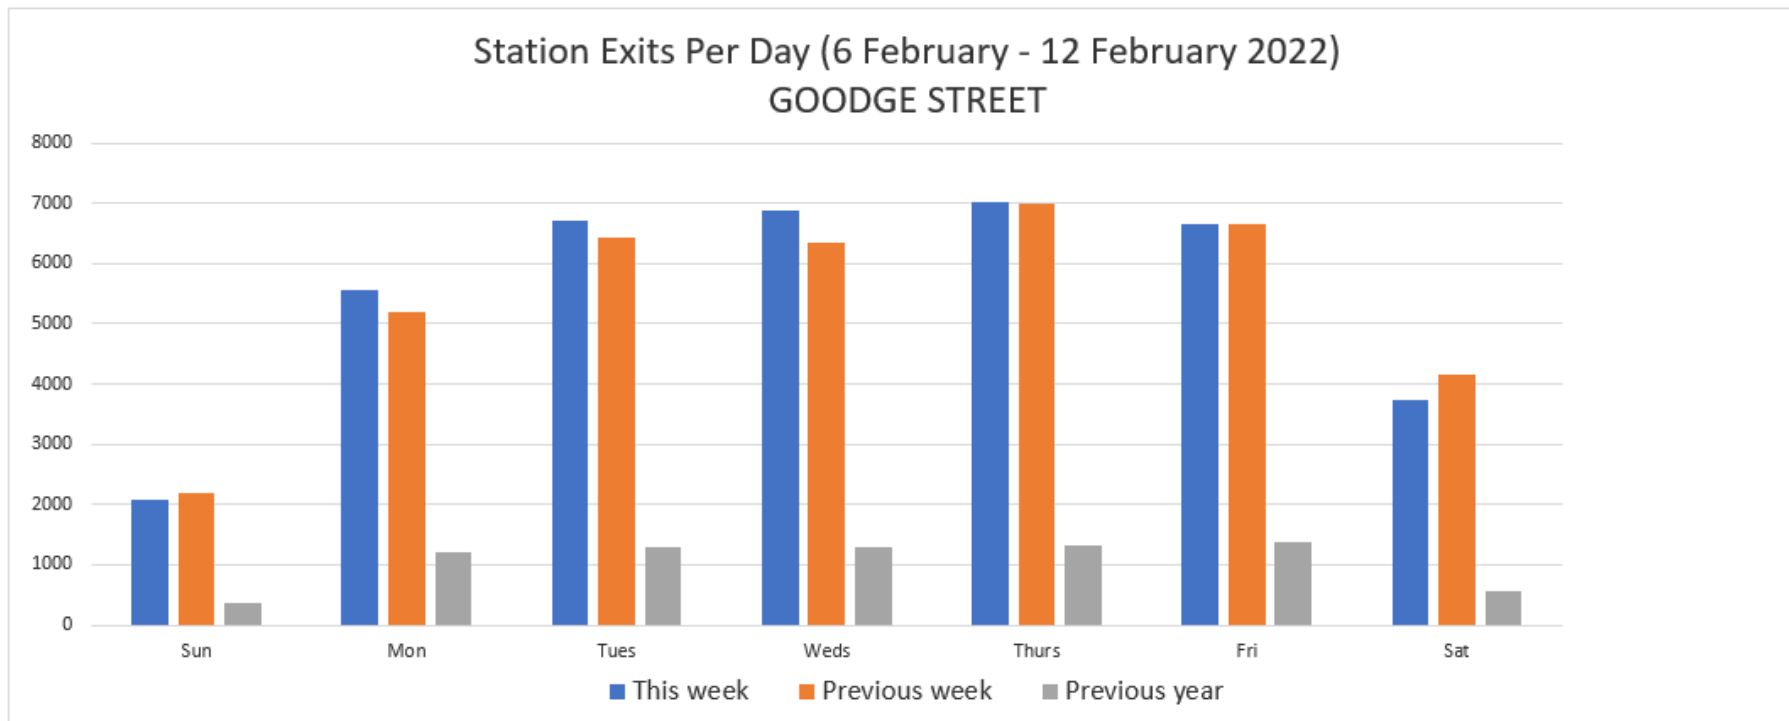

TfL passenger data: Fitzrovia

06 February - 12 February 2022

6 February - 12 February 2022

	Sun	Mon	Tues	Weds	Thurs	Fri	Sat	Weekly totals
This week	2093	5551	6704	6887	7023	6652	3725	38635
Previous week	2204	5206	6433	6337	7004	6645	4157	37986
Previous year	363	1211	1293	1288	1328	1379	564	7426
% Week on Week	-5%	7%	4%	9%	0%	0%	-10%	2%
% Year on Year	477%	358%	418%	435%	429%	382%	560%	420%