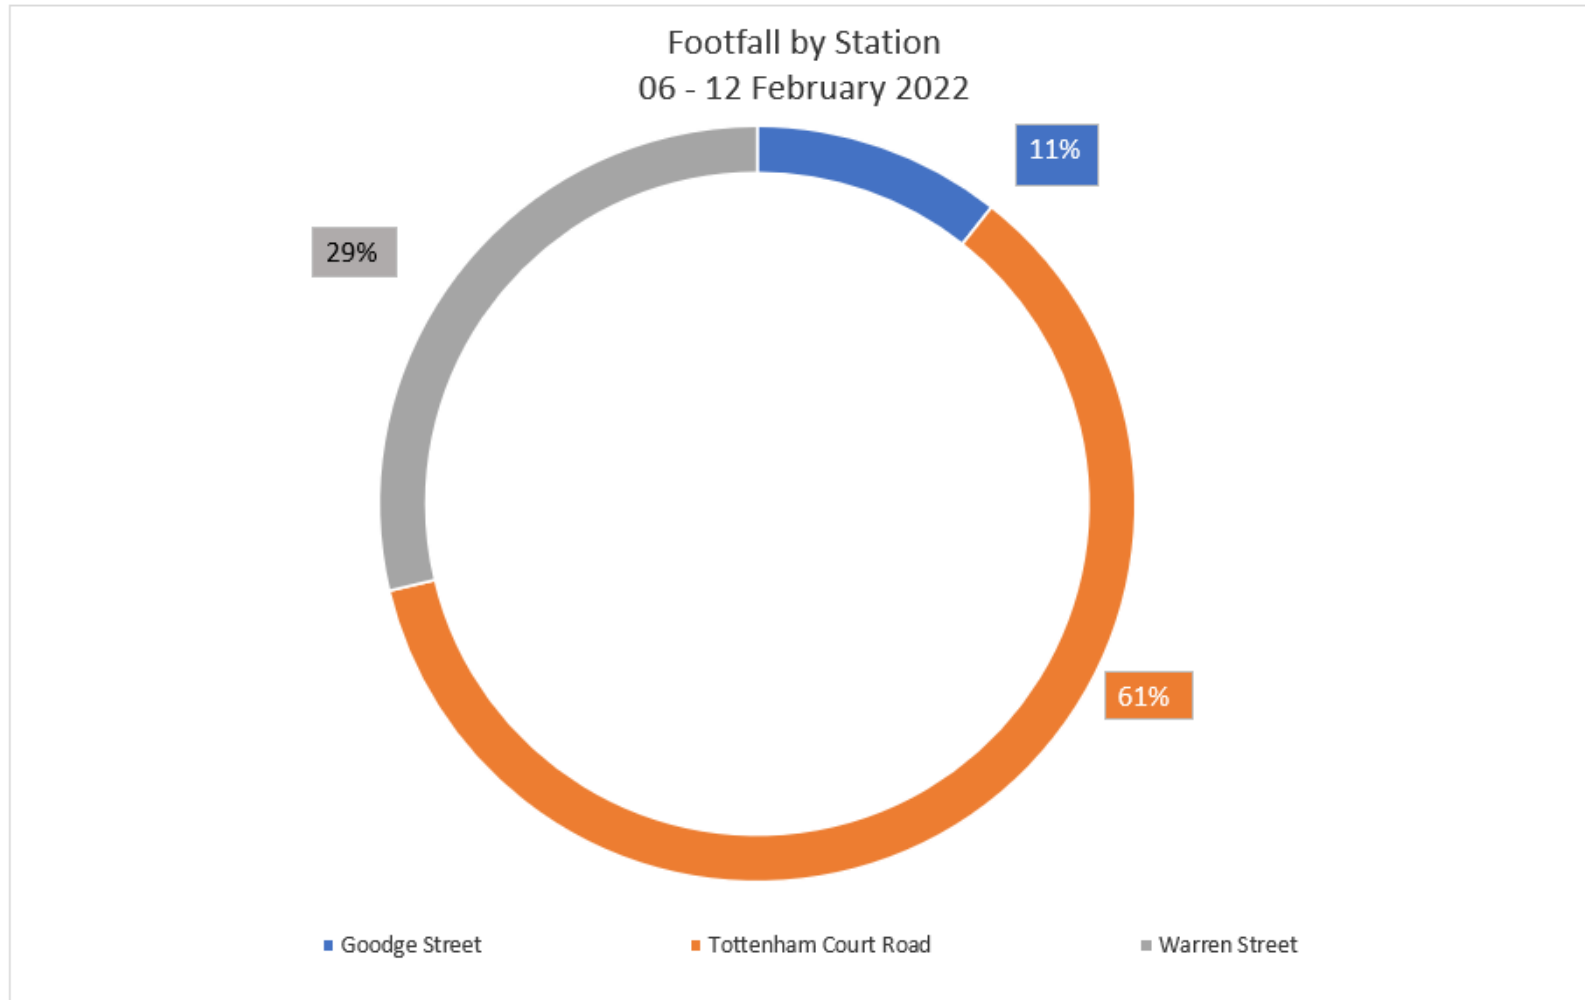

# TfL passenger data: Fitzrovia 06 February - 12 February 2022

By Station		
Goodge Street	11%	38635
Tottenham Court Road	61%	220438
Warren Street	29%	104260
<b>TOTAL</b>		<b>363333</b>

# TfL passenger data: Fitzrovia