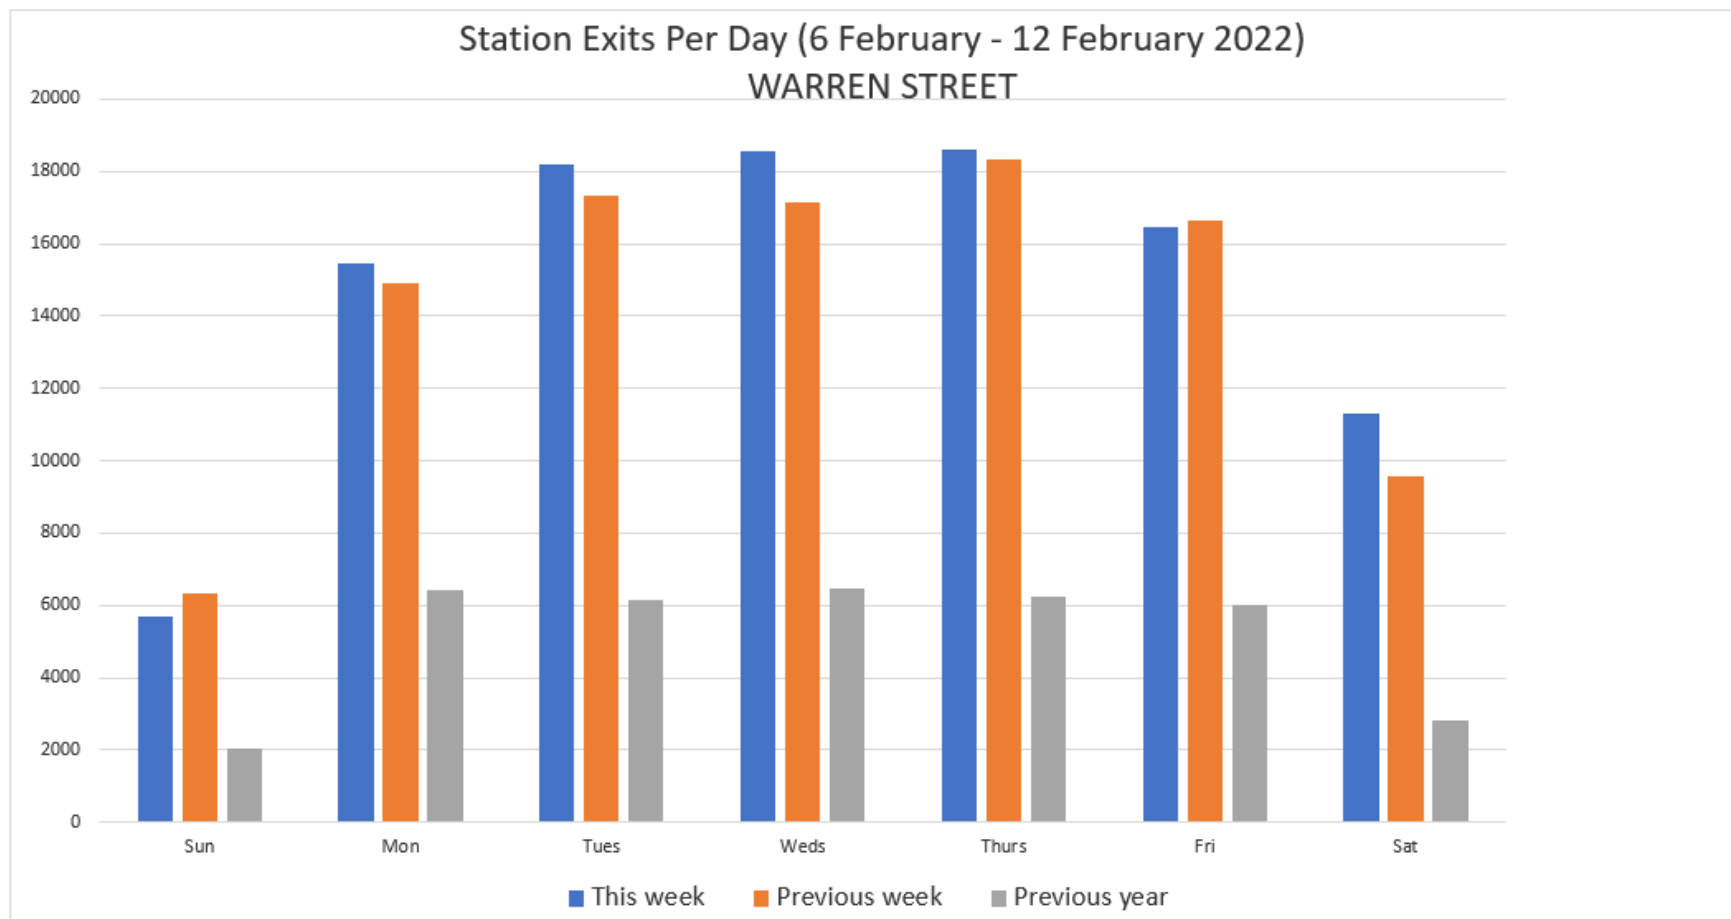

TfL passenger data: Fitzrovia

06 February - 12 February 2022

6 February - 12 February 2022

	Sun	Mon	Tues	Weds	Thurs	Fri	Sat	Weekly totals
This week	5709	15456	18182	18541	18625	16453	11294	104260
Previous week	6354	14909	17330	17166	18320	16653	9557	100289
Previous year	2050	6411	6148	6466	6249	6026	2837	36187
% Week on Week	-10%	4%	5%	8%	2%	-1%	18%	4%
% Year on Year	178%	141%	196%	187%	198%	173%	298%	188%