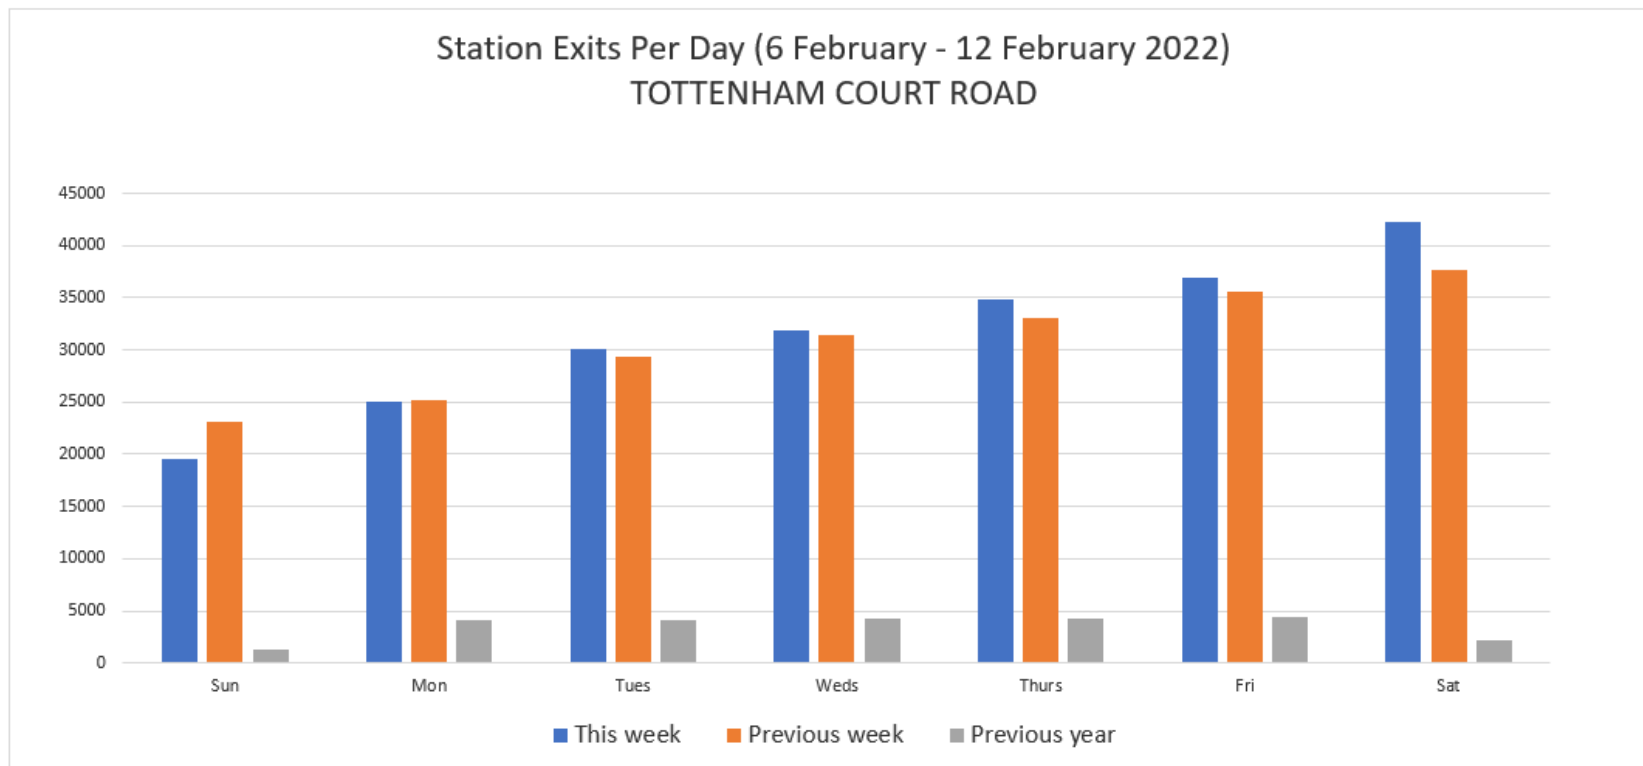

TfL passenger data: Fitzrovia

06 February - 12 February 2022

6 February - 12 February 2022

	Sun	Mon	Tues	Weds	Thurs	Fri	Sat	Weekly totals
This week	19524	24976	30033	31888	34787	36982	42248	220438
Previous week	23170	25200	29414	31429	33010	35615	37648	215486
Previous year	1314	4151	4073	4313	4278	4364	2202	24695
% Week on Week	-16%	-1%	2%	1%	5%	4%	12%	2%
% Year on Year	1386%	502%	637%	639%	713%	747%	1819%	793%