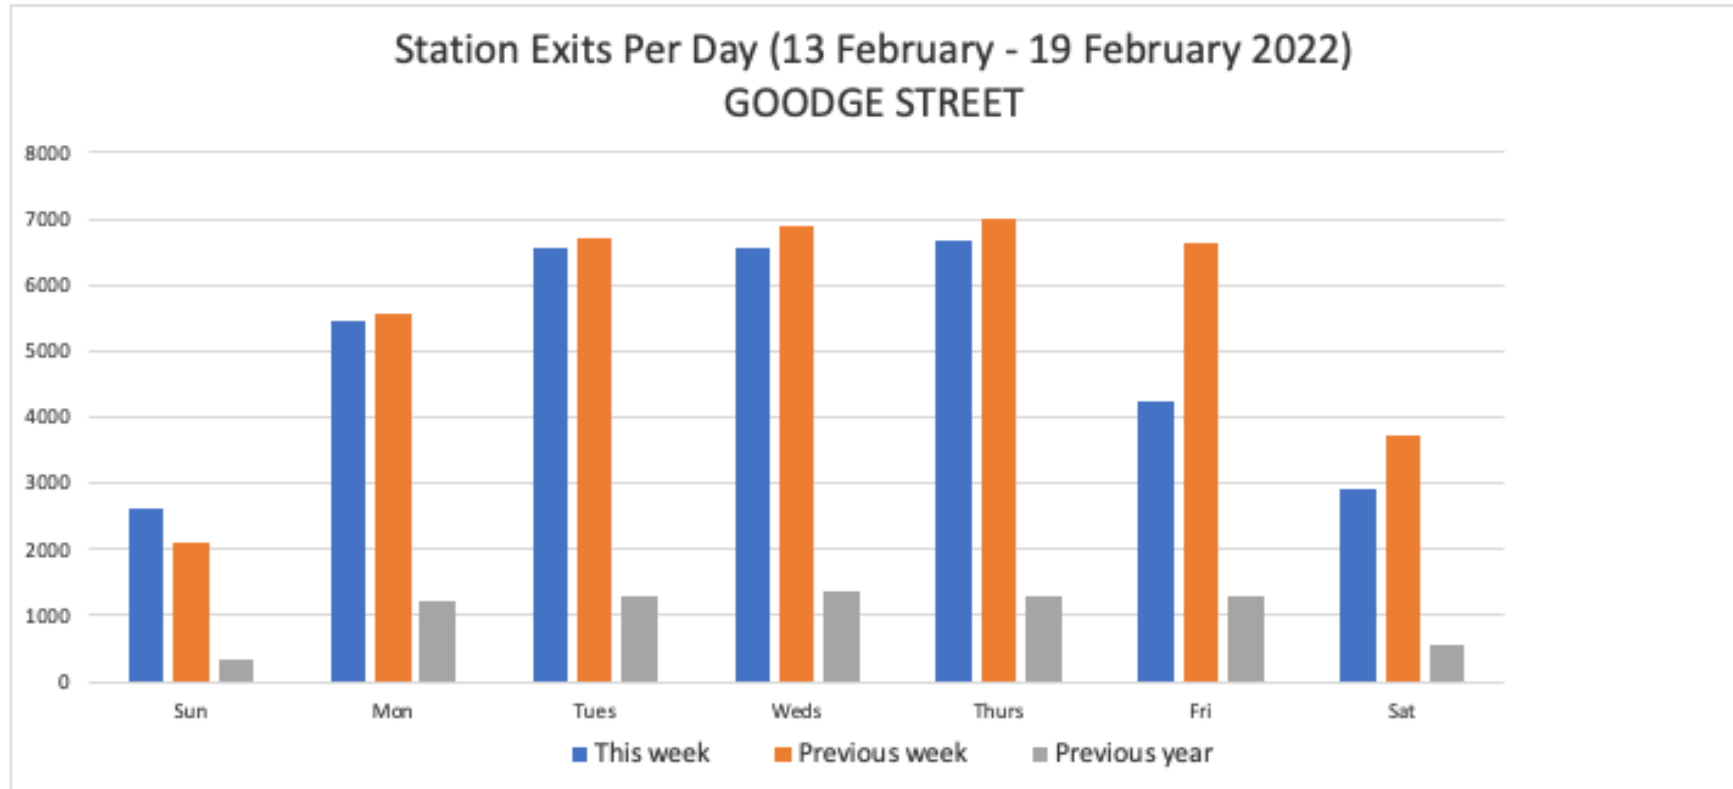

13 February - 19 February 2022

	Sun	Mon	Tues	Weds	Thurs	Fri	Sat	Weekly totals
This week	23894	32866	32867	35587	38555	27942	38252	229963
Previous week	19524	24976	30033	31888	34787	36982	42248	220438
Previous year	1320	4209	4255	4436	4348	4285	2709	25562
% Week on Week	22%	32%	9%	12%	11%	-24%	-9%	4%
% Year on Year	1710%	681%	672%	702%	787%	552%	1312%	800%

13 February - 19 February 2022

	Sun	Mon	Tues	Weds	Thurs	Fri	Sat	Weekly totals
This week	7163	14802	16650	17166	17762	11626	9419	94588
Previous week	5709	15456	18182	18541	18625	16453	11294	104260
Previous year	2068	6153	6209	6351	6262	6322	3153	36518
% Week on Week	25%	-4%	-8%	-7%	-5%	-29%	-17%	-9%
% Year on Year	246%	141%	168%	170%	184%	84%	199%	159%

13 February - 19 February 2022

	Sun	Mon	Tues	Weds	Thurs	Fri	Sat	Weekly totals
This week	2628	5468	6577	6554	6662	4249	2910	35048
Previous week	2093	5551	6704	6887	7023	6652	3725	38635
Previous year	352	1233	1285	1350	1291	1289	563	7363
% Week on Week	26%	-1%	-2%	-5%	-5%	-36%	-22%	-9%
% Year on Year	647%	343%	412%	385%	416%	230%	417%	376%