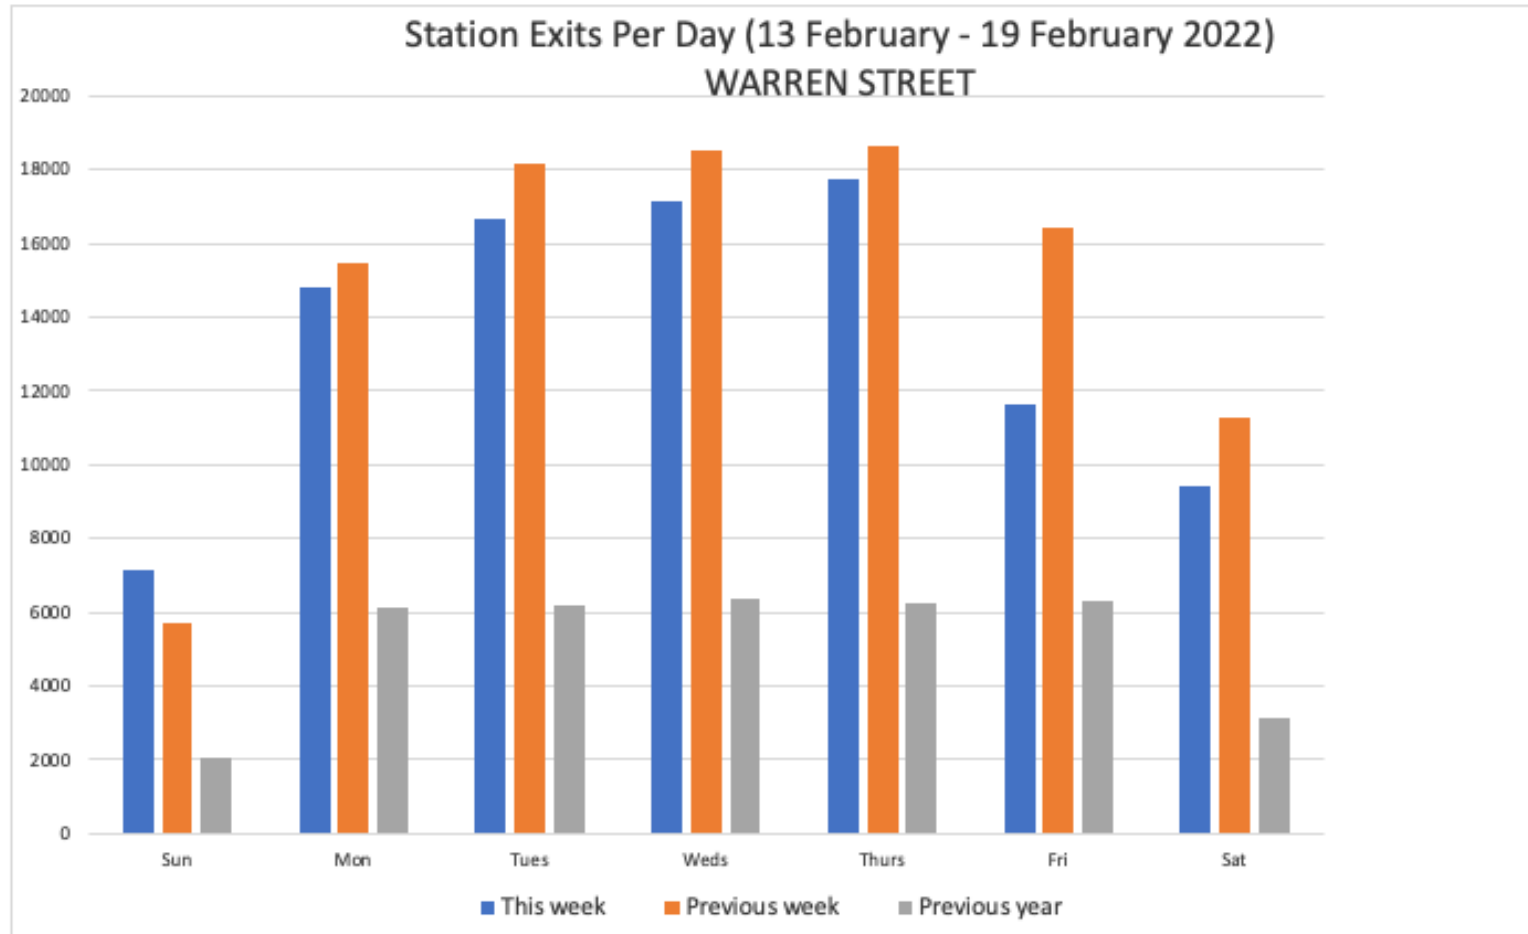

13 February - 19 February 2022

	Sun	Mon	Tues	Weds	Thurs	Fri	Sat	Weekly totals
This week	23894	32866	32867	35587	38555	27942	38252	229963
Previous week	19524	24976	30033	31888	34787	36982	42248	220438
Previous year	1320	4209	4255	4436	4348	4285	2709	25562
% Week on Week	22%	32%	9%	12%	11%	-24%	-9%	4%
% Year on Year	1710%	681%	672%	702%	787%	552%	1312%	800%

13 February - 19 February 2022

	Sun	Mon	Tues	Weds	Thurs	Fri	Sat	Weekly totals
This week	7163	14802	16650	17166	17762	11626	9419	94588
Previous week	5709	15456	18182	18541	18625	16453	11294	104260
Previous year	2068	6153	6209	6351	6262	6322	3153	36518
% Week on Week	25%	-4%	-8%	-7%	-5%	-29%	-17%	-9%
% Year on Year	246%	141%	168%	170%	184%	84%	199%	159%

13 February - 19 February 2022

	Sun	Mon	Tues	Weds	Thurs	Fri	Sat	Weekly totals
This week	2628	5468	6577	6554	6662	4249	2910	35048
Previous week	2093	5551	6704	6887	7023	6652	3725	38635
Previous year	352	1233	1285	1350	1291	1289	563	7363
% Week on Week	26%	-1%	-2%	-5%	-5%	-36%	-22%	-9%
% Year on Year	647%	343%	412%	385%	416%	230%	417%	376%