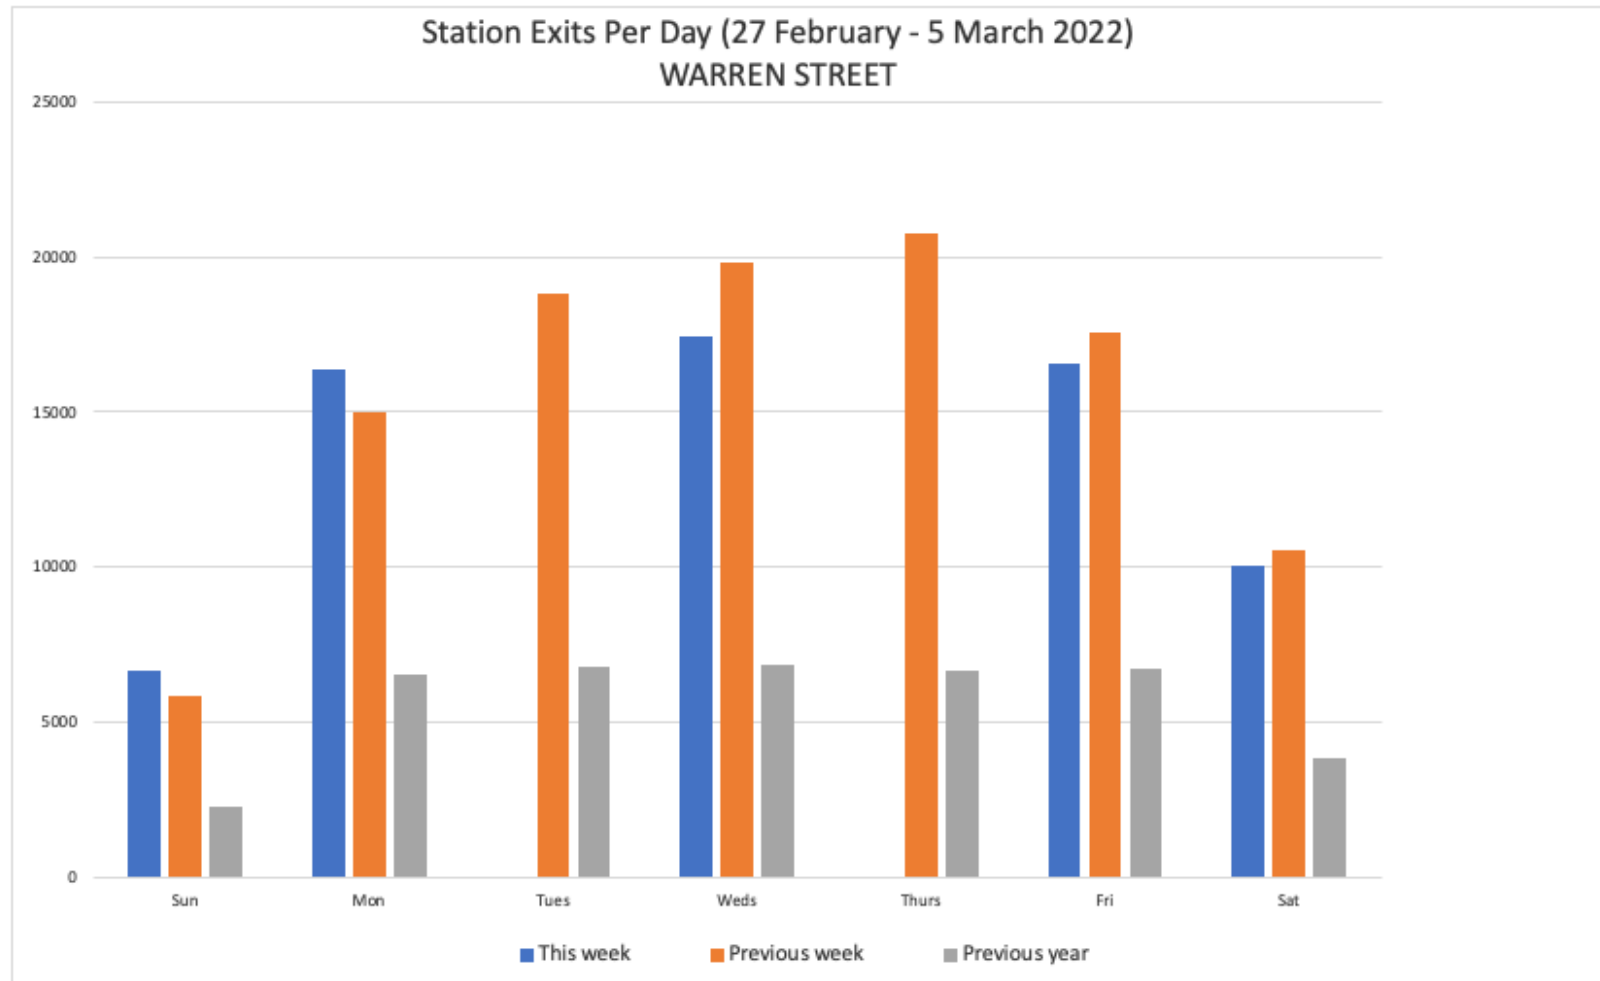

**27 February - 5 March 2022**

**By Station**

|                      |     |               |
|----------------------|-----|---------------|
| Goodge Street        | 10% | 24030         |
| Tottenham Court Road | 64% | 161216        |
| Warren Street        | 27% | 67087         |
| <b>TOTAL</b>         |     | <b>252333</b> |

**27 February - 5 March 2022**

|                | Sun   | Mon   | Tues  | Weds  | Thurs | Fri   | Sat   | Weekly totals |
|----------------|-------|-------|-------|-------|-------|-------|-------|---------------|
| This week      | 23018 | 29082 | 10    | 32572 | 0     | 38267 | 38267 | 161216        |
| Previous week  | 20765 | 28036 | 33840 | 36765 | 39870 | 42477 | 42656 | 244409        |
| Previous year  | 1854  | 4497  | 4654  | 4723  | 4657  | 4804  | 3164  | 28353         |
| % Week on Week | 11%   | 4%    | -100% | -11%  | -100% | -10%  | -10%  | -34%          |
| % Year on Year | 1142% | 547%  | -100% | 590%  | -100% | 697%  | 1109% | 469%          |

Red denotes TUBE STRIKE

**27 February - 5 March 2022**

|                | Sun  | Mon   | Tues  | Weds  | Thurs | Fri   | Sat   | Weekly totals |
|----------------|------|-------|-------|-------|-------|-------|-------|---------------|
| This week      | 6686 | 16347 | 0     | 17437 | 0     | 16588 | 10029 | <b>67087</b>  |
| Previous week  | 5817 | 14994 | 18839 | 19820 | 20774 | 17573 | 10532 | 108349        |
| Previous year  | 2302 | 6526  | 6793  | 6826  | 6655  | 6754  | 3835  | 39691         |
| % Week on Week | 15%  | 9%    | -100% | -12%  | -100% | -6%   | -5%   | -38%          |
| % Year on Year | 190% | 150%  | -100% | 155%  | -100% | 146%  | 162%  | 69%           |