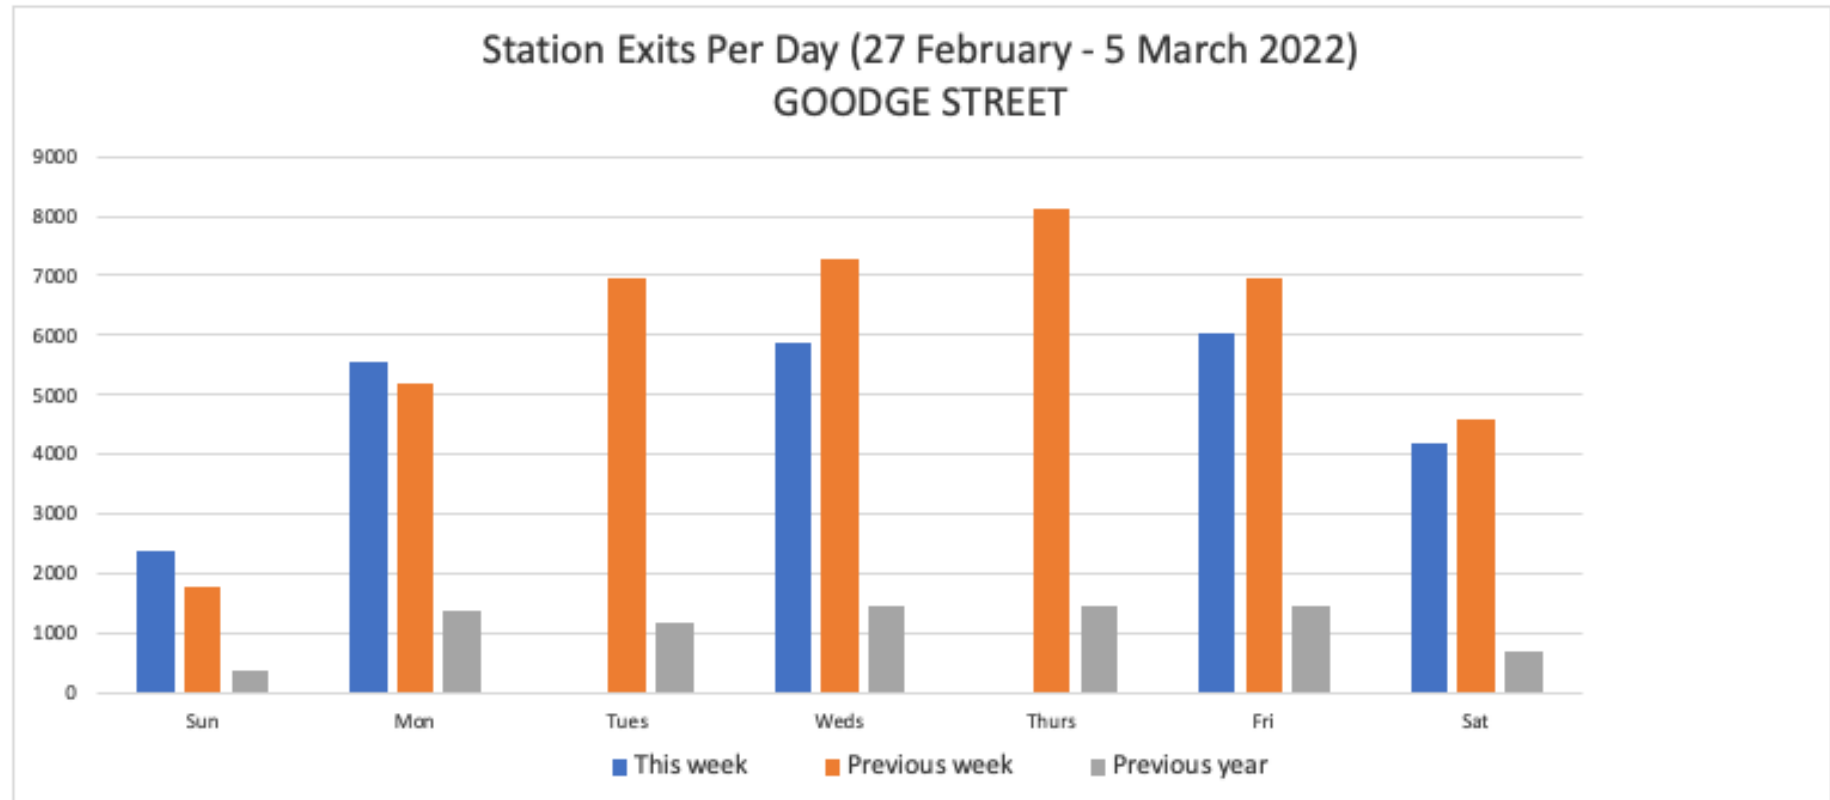

27 February - 5 March 2022

	Sun	Mon	Tues	Weds	Thurs	Fri	Sat	Weekly totals
This week	2376	5549	0	5859	0	6041	4205	24030
Previous week	1785	5211	6960	7266	8108	6974	4587	40891
Previous year	383	1391	1173	1454	1480	1459	692	8032
% Week on Week	33%	6%	-100%	-19%	-100%	-13%	-8%	-41%
% Year on Year	520%	299%	-100%	303%	-100%	314%	508%	199%

Red denotes TUBE STRIKE