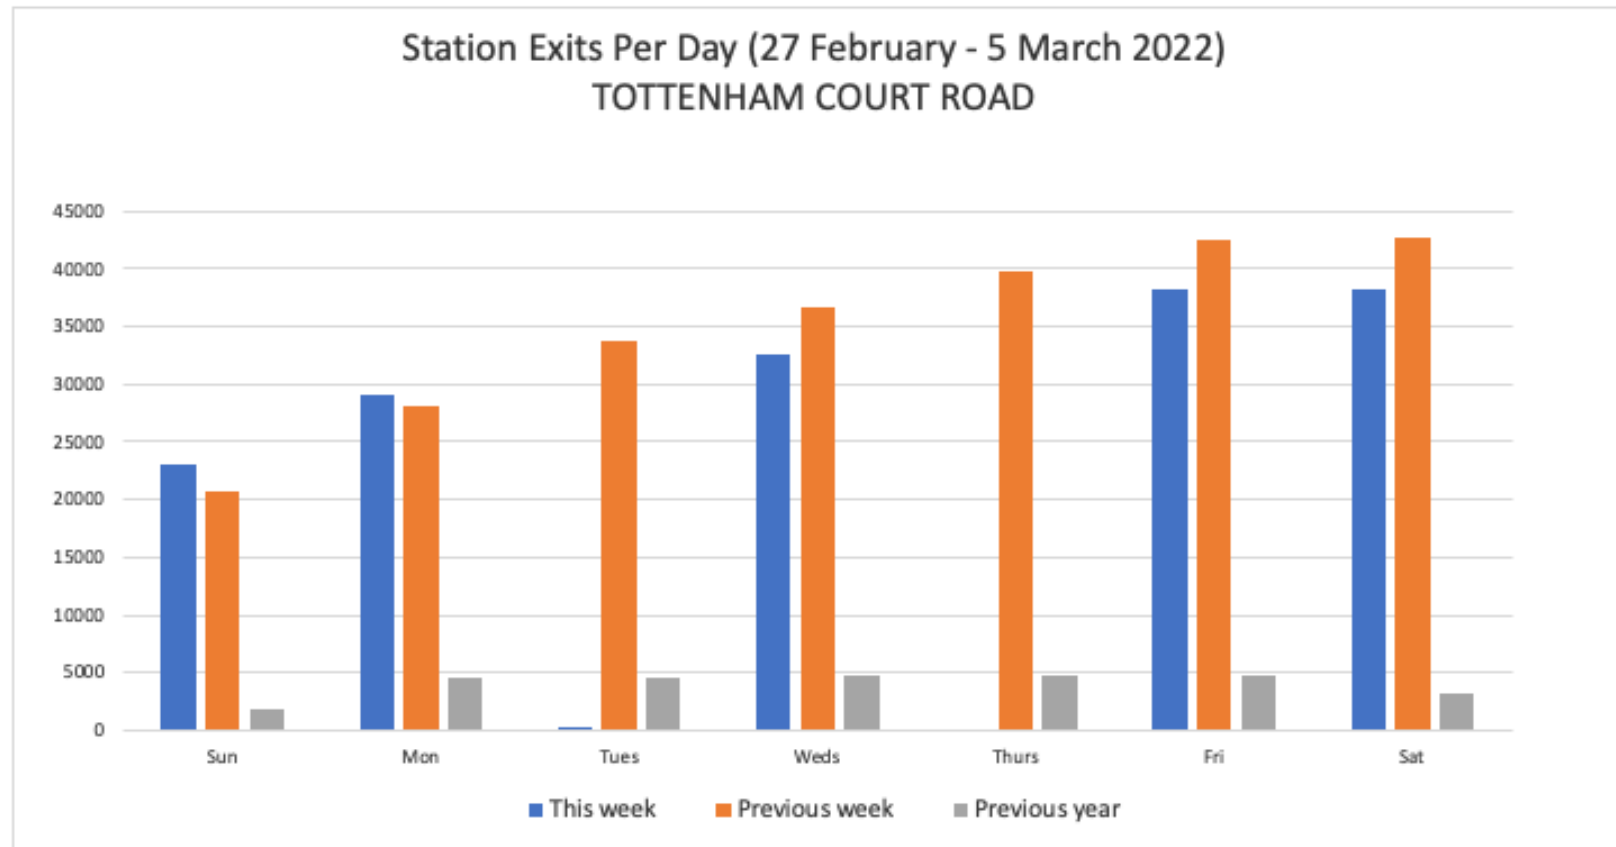

**27 February - 5 March 2022**

**By Station**

|                      |     |               |
|----------------------|-----|---------------|
| Goodge Street        | 10% | 24030         |
| Tottenham Court Road | 64% | 161216        |
| Warren Street        | 27% | 67087         |
| <b>TOTAL</b>         |     | <b>252333</b> |

**27 February - 5 March 2022**

|                | Sun   | Mon   | Tues  | Weds  | Thurs | Fri   | Sat   | Weekly totals |
|----------------|-------|-------|-------|-------|-------|-------|-------|---------------|
| This week      | 23018 | 29082 | 10    | 32572 | 0     | 38267 | 38267 | 161216        |
| Previous week  | 20765 | 28036 | 33840 | 36765 | 39870 | 42477 | 42656 | 244409        |
| Previous year  | 1854  | 4497  | 4654  | 4723  | 4657  | 4804  | 3164  | 28353         |
| % Week on Week | 11%   | 4%    | -100% | -11%  | -100% | -10%  | -10%  | -34%          |
| % Year on Year | 1142% | 547%  | -100% | 590%  | -100% | 697%  | 1109% | 469%          |

Red denotes TUBE STRIKE

**27 February - 5 March 2022**

|                | Sun  | Mon   | Tues  | Weds  | Thurs | Fri   | Sat   | Weekly totals |
|----------------|------|-------|-------|-------|-------|-------|-------|---------------|
| This week      | 6686 | 16347 | 0     | 17437 | 0     | 16588 | 10029 | <b>67087</b>  |
| Previous week  | 5817 | 14994 | 18839 | 19820 | 20774 | 17573 | 10532 | 108349        |
| Previous year  | 2302 | 6526  | 6793  | 6826  | 6655  | 6754  | 3835  | 39691         |
| % Week on Week | 15%  | 9%    | -100% | -12%  | -100% | -6%   | -5%   | -38%          |
| % Year on Year | 190% | 150%  | -100% | 155%  | -100% | 146%  | 162%  | 69%           |