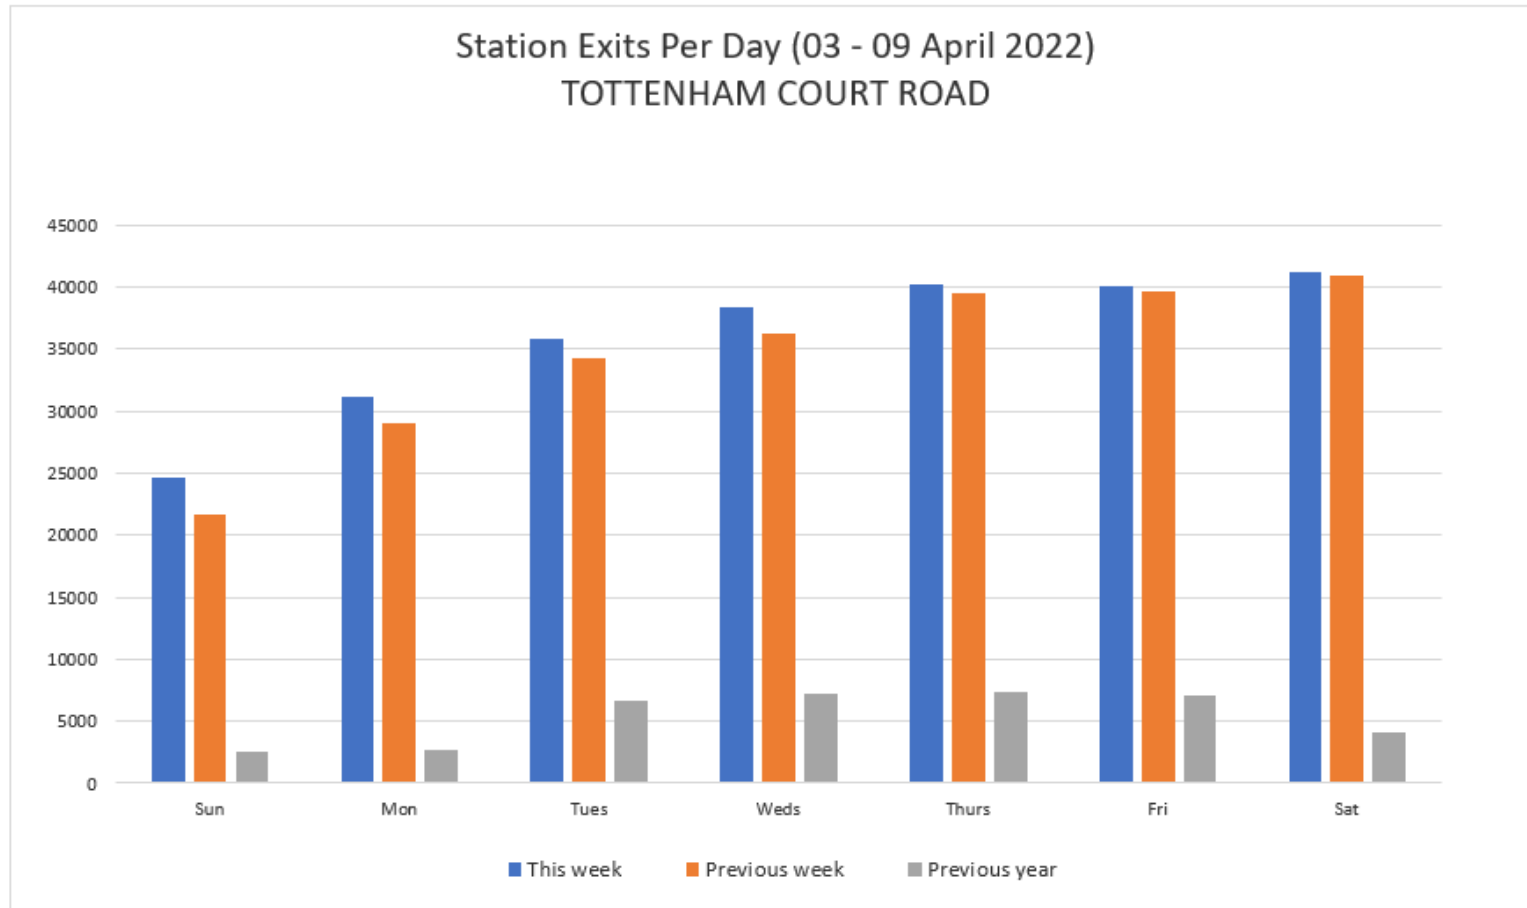

TfL station exit data: Fitzrovia

03 - 09 April 2022

By Station (03 - 09 April 2022)

Goodge Street	10%	39288
Tottenham Court Road	64%	251247
Warren Street	26%	99894
TOTAL		390429

TfL station exit data: Fitzrovia

03 - 09 April 2022

03 - 09 April 2022

	Sun	Mon	Tues	Weds	Thurs	Fri	Sat	Weekly totals
This week	24623	31075	35815	38396	40138	40065	41135	251247
Previous week	21637	29081	34298	36228	39468	39651	40866	241229
Previous year	2570	2720	6652	7251	7325	7058	4070	37646
% Week on Week	14%	7%	4%	6%	2%	1%	1%	4%
% Year on Year	858%	1042%	438%	430%	448%	468%	911%	567%