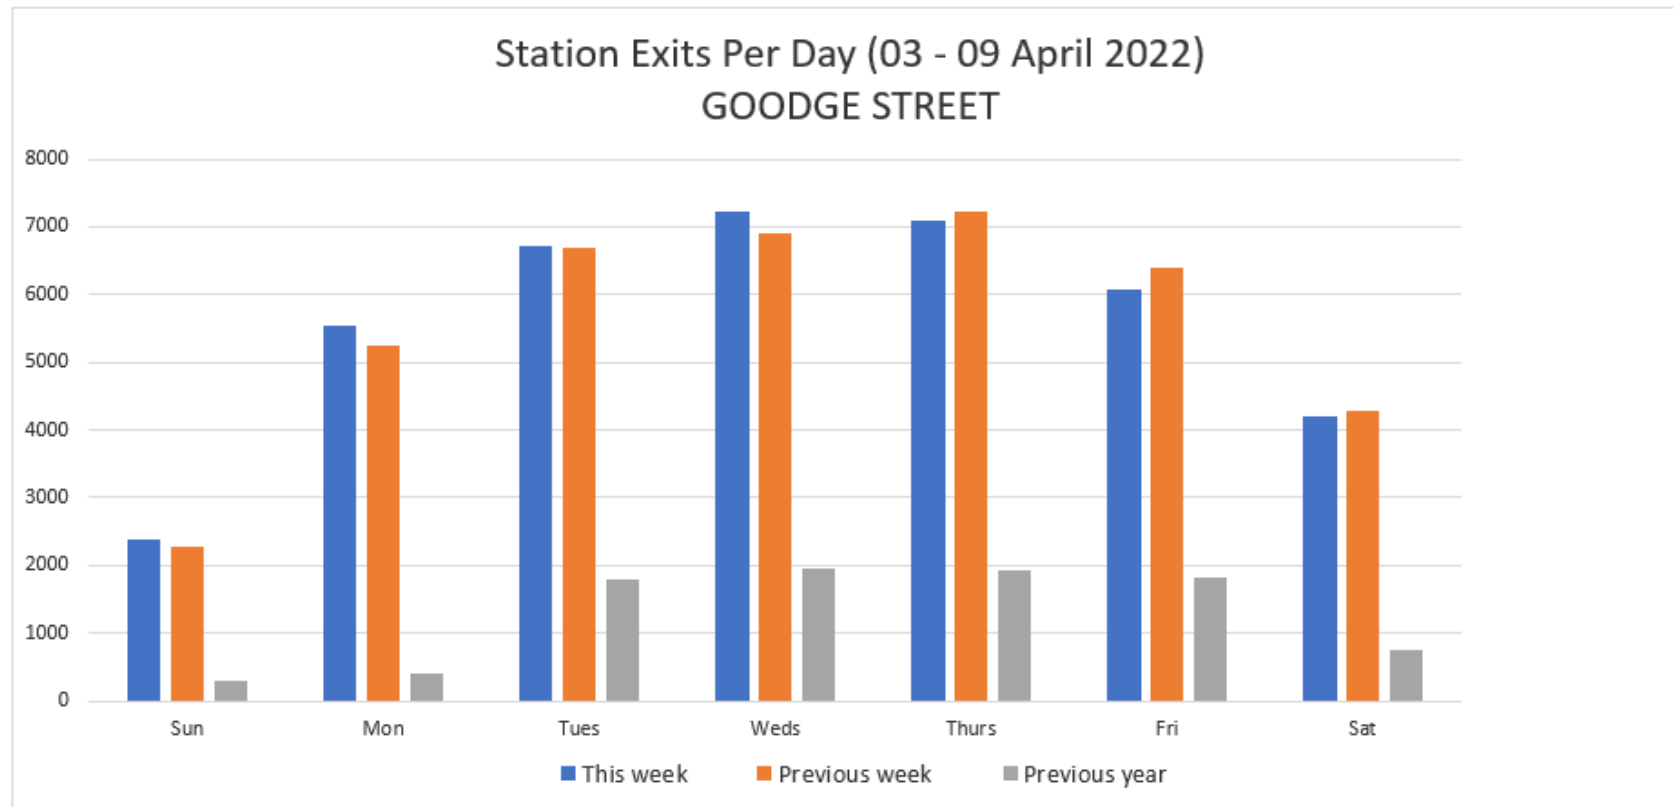

TfL station exit data: Fitzrovia

03 - 09 April 2022

By Station (03 - 09 April 2022)

Goodge Street	10%	39288
Tottenham Court Road	64%	251247
Warren Street	26%	99894
TOTAL		390429

TfL station exit data: Fitzrovia

03 - 09 April 2022

03 - 09 April 2022

	Sun	Mon	Tues	Weds	Thurs	Fri	Sat	Weekly totals
This week	24623	31075	35815	38396	40138	40065	41135	251247
Previous week	21637	29081	34298	36228	39468	39651	40866	241229
Previous year	2570	2720	6652	7251	7325	7058	4070	37646
% Week on Week	14%	7%	4%	6%	2%	1%	1%	4%
% Year on Year	858%	1042%	438%	430%	448%	468%	911%	567%