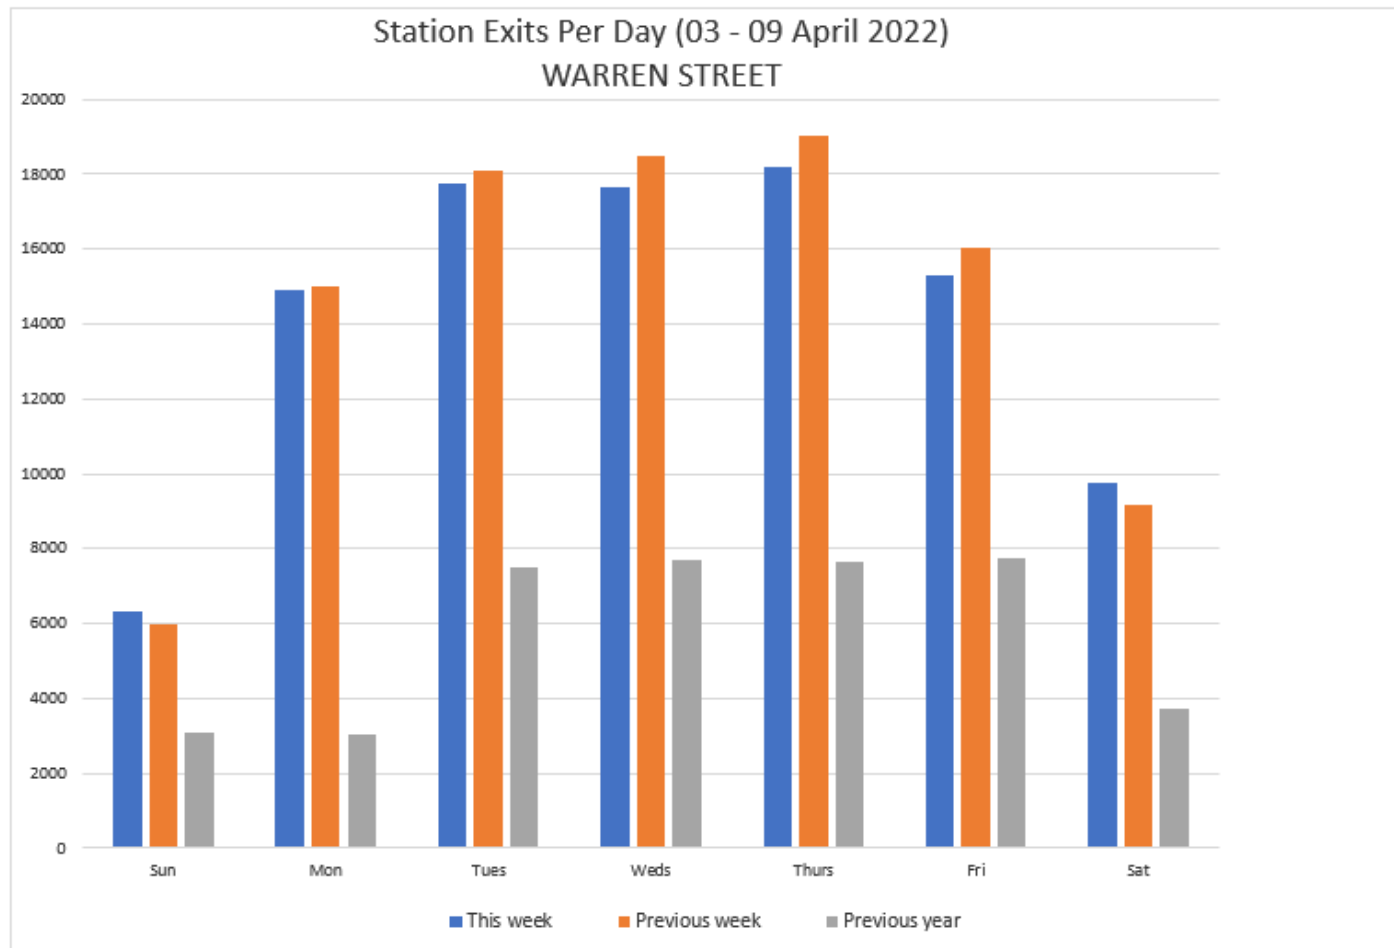

03 - 09 April 2022

03 - 09 April 2022

	Sun	Mon	Tues	Weds	Thurs	Fri	Sat	Weekly totals
This week	24623	31075	35815	38396	40138	40065	41135	251247
Previous week	21637	29081	34298	36228	39468	39651	40866	241229
Previous year	2570	2720	6652	7251	7325	7058	4070	37646
% Week on Week	14%	7%	4%	6%	2%	1%	1%	4%
% Year on Year	858%	1042%	438%	430%	448%	468%	911%	567%

03 - 09 April 2022

	Sun	Mon	Tues	Weds	Thurs	Fri	Sat	Weekly totals
This week	2393	5529	6726	7237	7104	6086	4213	39288
Previous week	2272	5258	6683	6915	7217	6404	4288	39037
Previous year	310	411	1805	1949	1934	1828	765	9002
% Week on Week	5%	5%	1%	5%	-2%	-5%	-2%	1%
% Year on Year	672%	1245%	273%	271%	267%	233%	451%	336%

03 - 09 April 2022

	Sun	Mon	Tues	Weds	Thurs	Fri	Sat	Weekly totals
This week	6327	14915	17745	17671	18173	15311	9752	99894
Previous week	5996	15012	18079	18470	19019	16023	9161	101760
Previous year	3084	3034	7526	7706	7668	7771	3729	40518
% Week on Week	6%	-1%	-2%	-4%	-4%	-4%	6%	-2%
% Year on Year	105%	392%	136%	129%	137%	97%	162%	147%