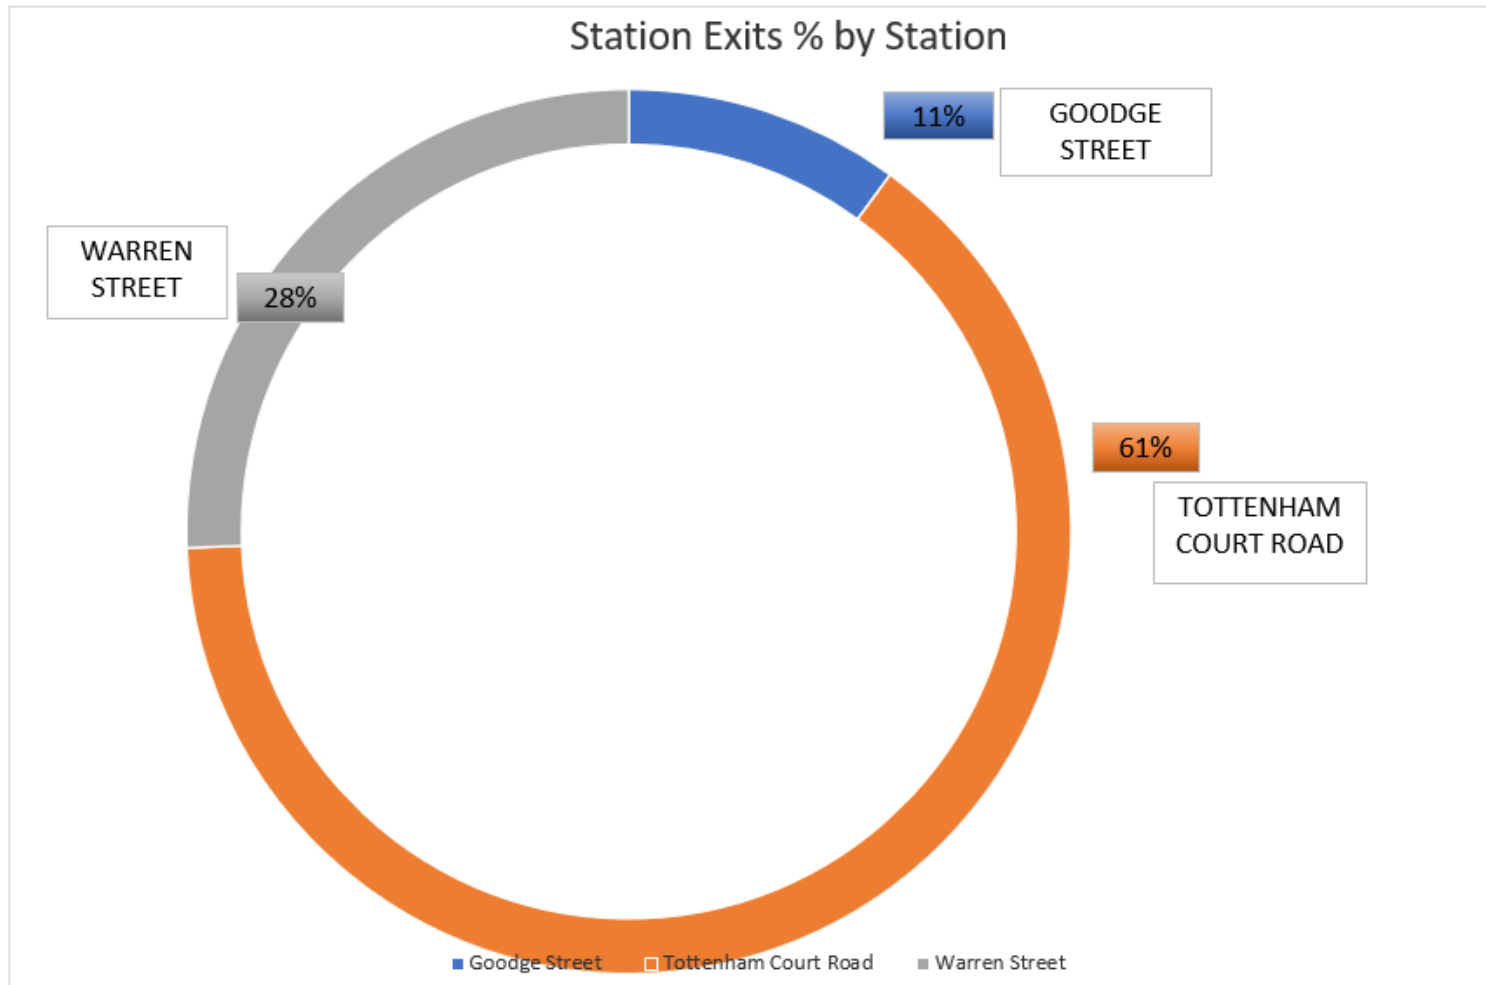

TfL station exit data: Fitzrovia

03 - 09 April 2022

By Station (03 - 09 April 2022)

Goodge Street	10%	39288
Tottenham Court Road	64%	251247
Warren Street	26%	99894
TOTAL		390429

TfL station exit data: Fitzrovia