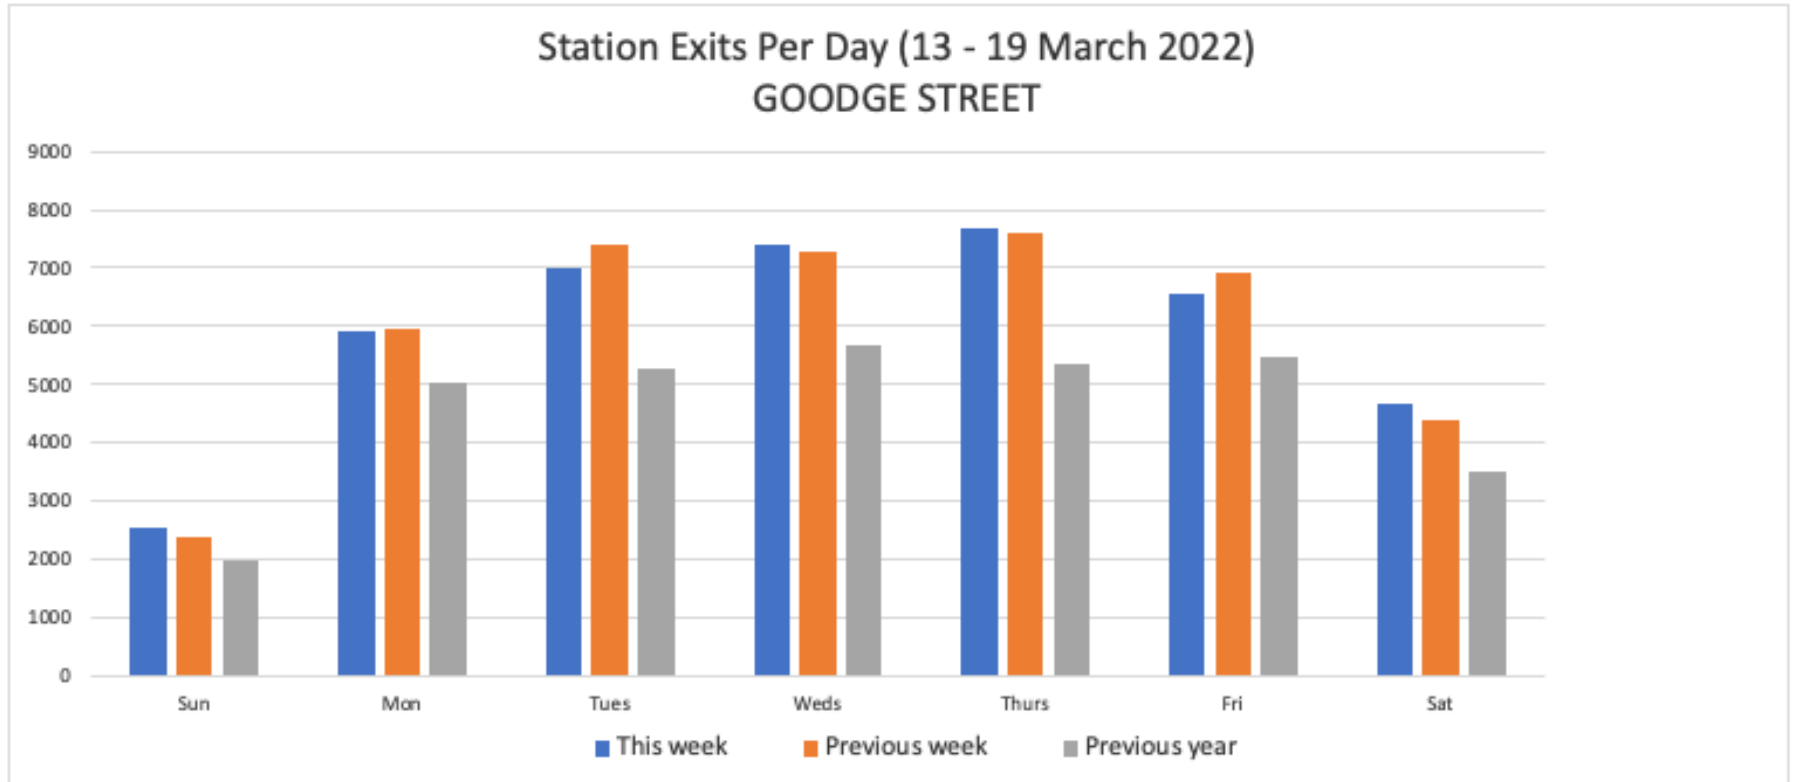

TfL Passenger Data: Fitzrovia

13 - 19 March 2022

By Station (13 - 19 March)

Goodge Street	11%	41818
Tottenham Court Road	61%	243023
Warren Street	28%	110734
TOTAL		395575

13 - 19 March 2022

	Sun	Mon	Tues	Weds	Thurs	Fri	Sat	Weekly totals
This week	2536	5935	6995	7415	7695	6566	4676	41818
Previous week	2398	5956	7383	7284	7585	6921	4402	41929
Previous year	1978	5014	5276	5658	5371	5464	3502	32263
% Week on Week	6%	0%	-5%	2%	1%	-5%	6%	0%
% Year on Year	28%	18%	33%	31%	43%	20%	34%	30%

13 - 19 March 2022

	Sun	Mon	Tues	Weds	Thurs	Fri	Sat	Weekly totals
This week	23194	28930	33543	37036	39987	39802	40531	243023
Previous week	20894	29154	34188	35735	36834	38471	39881	235157
Previous year	1978	5041	5276	5658	5371	5464	3502	32290
% Week on Week	11%	-1%	-2%	4%	9%	3%	2%	3%
% Year on Year	1073%	474%	536%	555%	644%	628%	1057%	653%