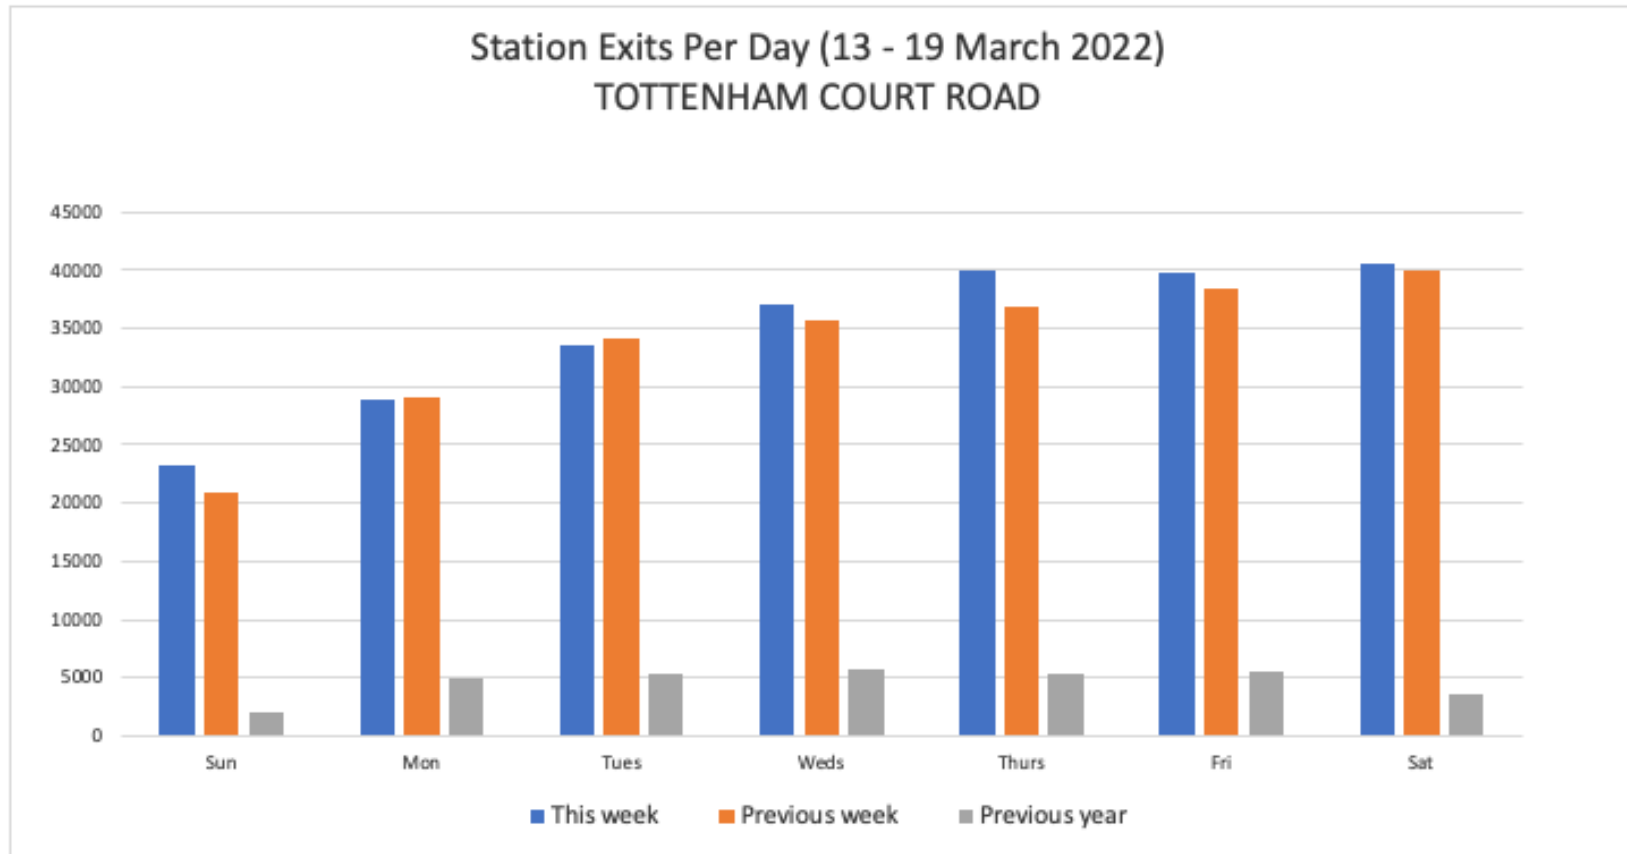

TfL Passenger Data: Fitzrovia

13 - 19 March 2022

By Station (13 - 19 March)

Goodge Street	11%	41818
Tottenham Court Road	61%	243023
Warren Street	28%	110734
TOTAL		395575

13 - 19 March 2022

	Sun	Mon	Tues	Weds	Thurs	Fri	Sat	Weekly totals
This week	2536	5935	6995	7415	7695	6566	4676	41818
Previous week	2398	5956	7383	7284	7585	6921	4402	41929
Previous year	1978	5014	5276	5658	5371	5464	3502	32263
% Week on Week	6%	0%	-5%	2%	1%	-5%	6%	0%
% Year on Year	28%	18%	33%	31%	43%	20%	34%	30%

13 - 19 March 2022

	Sun	Mon	Tues	Weds	Thurs	Fri	Sat	Weekly totals
This week	23194	28930	33543	37036	39987	39802	40531	243023
Previous week	20894	29154	34188	35735	36834	38471	39881	235157
Previous year	1978	5041	5276	5658	5371	5464	3502	32290
% Week on Week	11%	-1%	-2%	4%	9%	3%	2%	3%
% Year on Year	1073%	474%	536%	555%	644%	628%	1057%	653%