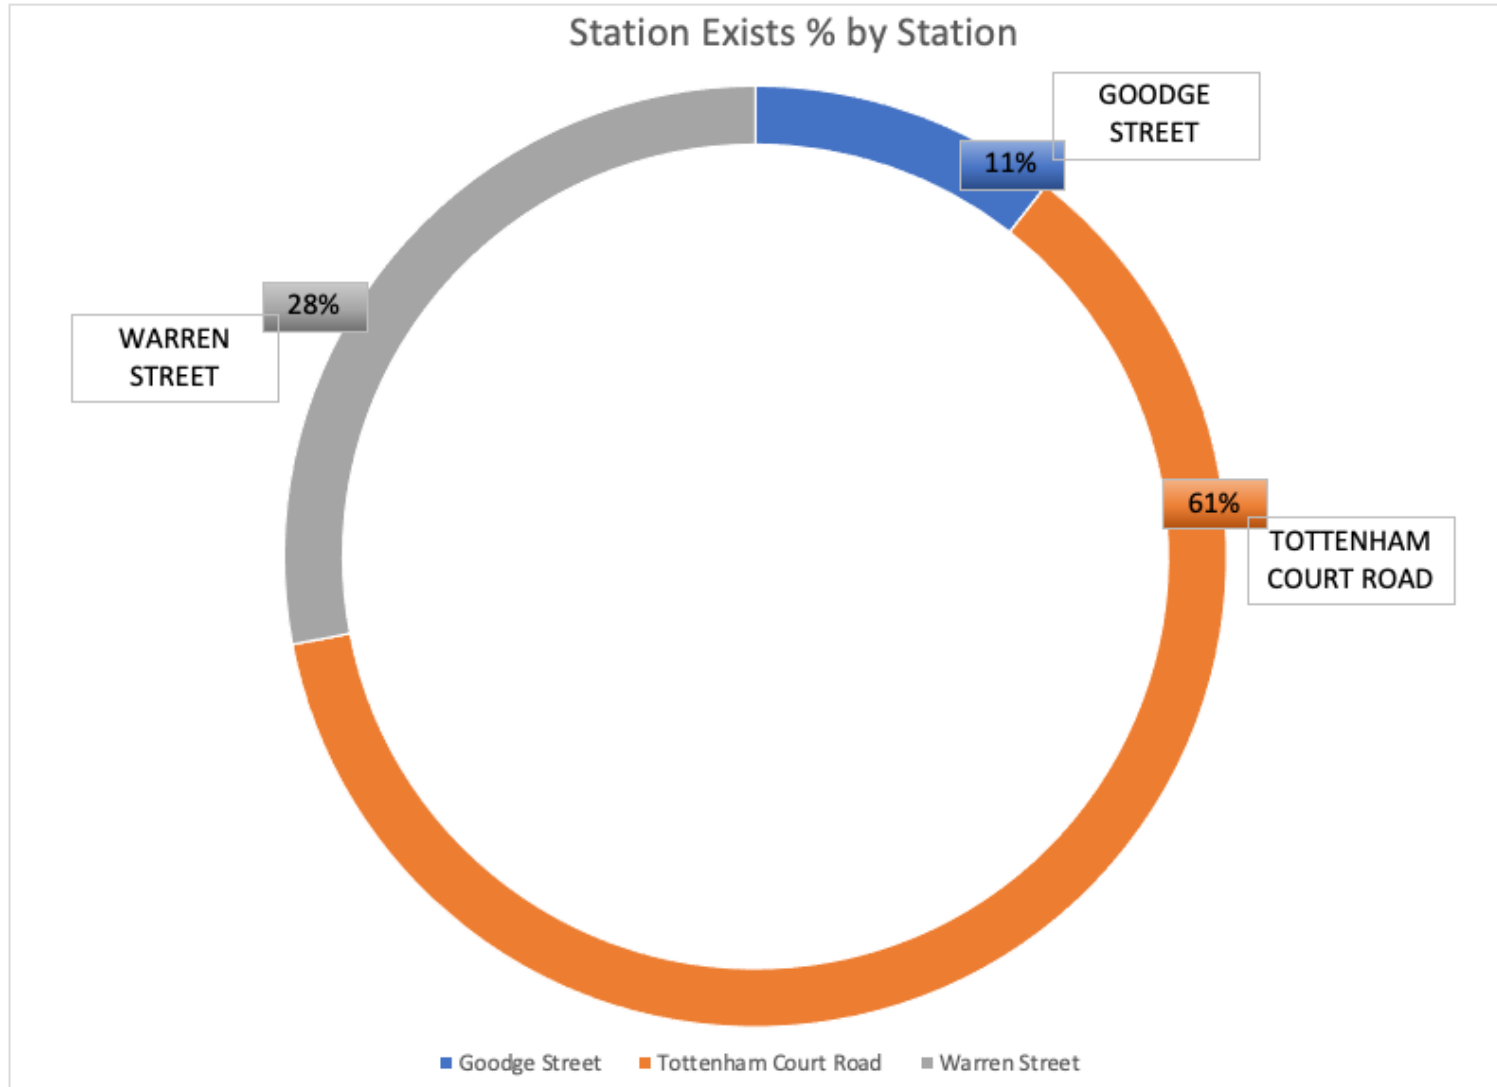

TfL Passenger Data: Fitzrovia

13 - 19 March 2022

By Station (13 - 19 March)

Goodge Street	11%	41818
Tottenham Court Road	61%	243023
Warren Street	28%	110734
TOTAL		395575

13 - 19 March 2022

	Sun	Mon	Tues	Weds	Thurs	Fri	Sat	Weekly totals
This week	2536	5935	6995	7415	7695	6566	4676	41818
Previous week	2398	5956	7383	7284	7585	6921	4402	41929
Previous year	1978	5014	5276	5658	5371	5464	3502	32263
% Week on Week	6%	0%	-5%	2%	1%	-5%	6%	0%
% Year on Year	28%	18%	33%	31%	43%	20%	34%	30%

13 - 19 March 2022

	Sun	Mon	Tues	Weds	Thurs	Fri	Sat	Weekly totals
This week	23194	28930	33543	37036	39987	39802	40531	243023
Previous week	20894	29154	34188	35735	36834	38471	39881	235157
Previous year	1978	5041	5276	5658	5371	5464	3502	32290
% Week on Week	11%	-1%	-2%	4%	9%	3%	2%	3%
% Year on Year	1073%	474%	536%	555%	644%	628%	1057%	653%

13 - 19 March 2022

	Sun	Mon	Tues	Weds	Thurs	Fri	Sat	Weekly totals
This week	6754	17286	19577	19729	20451	16943	9994	110734
Previous week	6224	17263	20330	20988	20546	18055	10514	113920
Previous year	3262	7307	7514	7609	7338	7861	3823	44714
% Week on Week	9%	0%	-4%	-6%	0%	-6%	-5%	-3%
% Year on Year	107%	137%	161%	159%	179%	116%	161%	148%