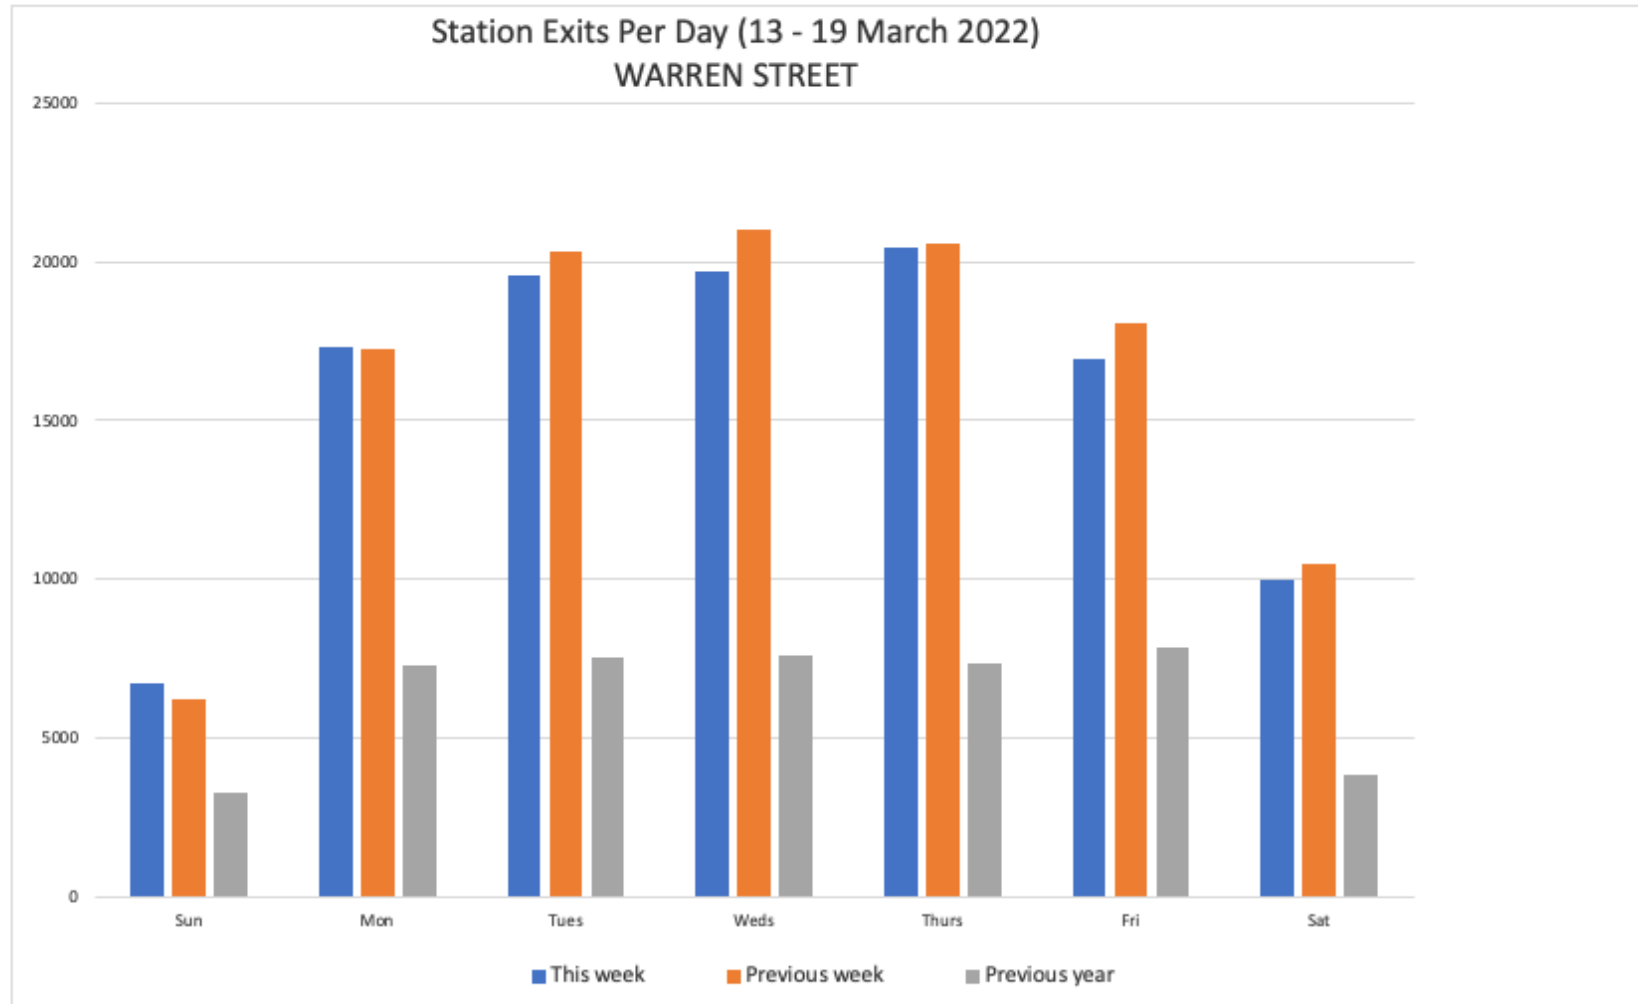

TfL Passenger Data: Fitzrovia

13 - 19 March 2022

By Station (13 - 19 March)

Goodge Street	11%	41818
Tottenham Court Road	61%	243023
Warren Street	28%	110734
TOTAL		395575

13 - 19 March 2022

	Sun	Mon	Tues	Weds	Thurs	Fri	Sat	Weekly totals
This week	2536	5935	6995	7415	7695	6566	4676	41818
Previous week	2398	5956	7383	7284	7585	6921	4402	41929
Previous year	1978	5014	5276	5658	5371	5464	3502	32263
% Week on Week	6%	0%	-5%	2%	1%	-5%	6%	0%
% Year on Year	28%	18%	33%	31%	43%	20%	34%	30%

13 - 19 March 2022

	Sun	Mon	Tues	Weds	Thurs	Fri	Sat	Weekly totals
This week	23194	28930	33543	37036	39987	39802	40531	243023
Previous week	20894	29154	34188	35735	36834	38471	39881	235157
Previous year	1978	5041	5276	5658	5371	5464	3502	32290
% Week on Week	11%	-1%	-2%	4%	9%	3%	2%	3%
% Year on Year	1073%	474%	536%	555%	644%	628%	1057%	653%

13 - 19 March 2022

	Sun	Mon	Tues	Weds	Thurs	Fri	Sat	Weekly totals
This week	6754	17286	19577	19729	20451	16943	9994	110734
Previous week	6224	17263	20330	20988	20546	18055	10514	113920
Previous year	3262	7307	7514	7609	7338	7861	3823	44714
% Week on Week	9%	0%	-4%	-6%	0%	-6%	-5%	-3%
% Year on Year	107%	137%	161%	159%	179%	116%	161%	148%