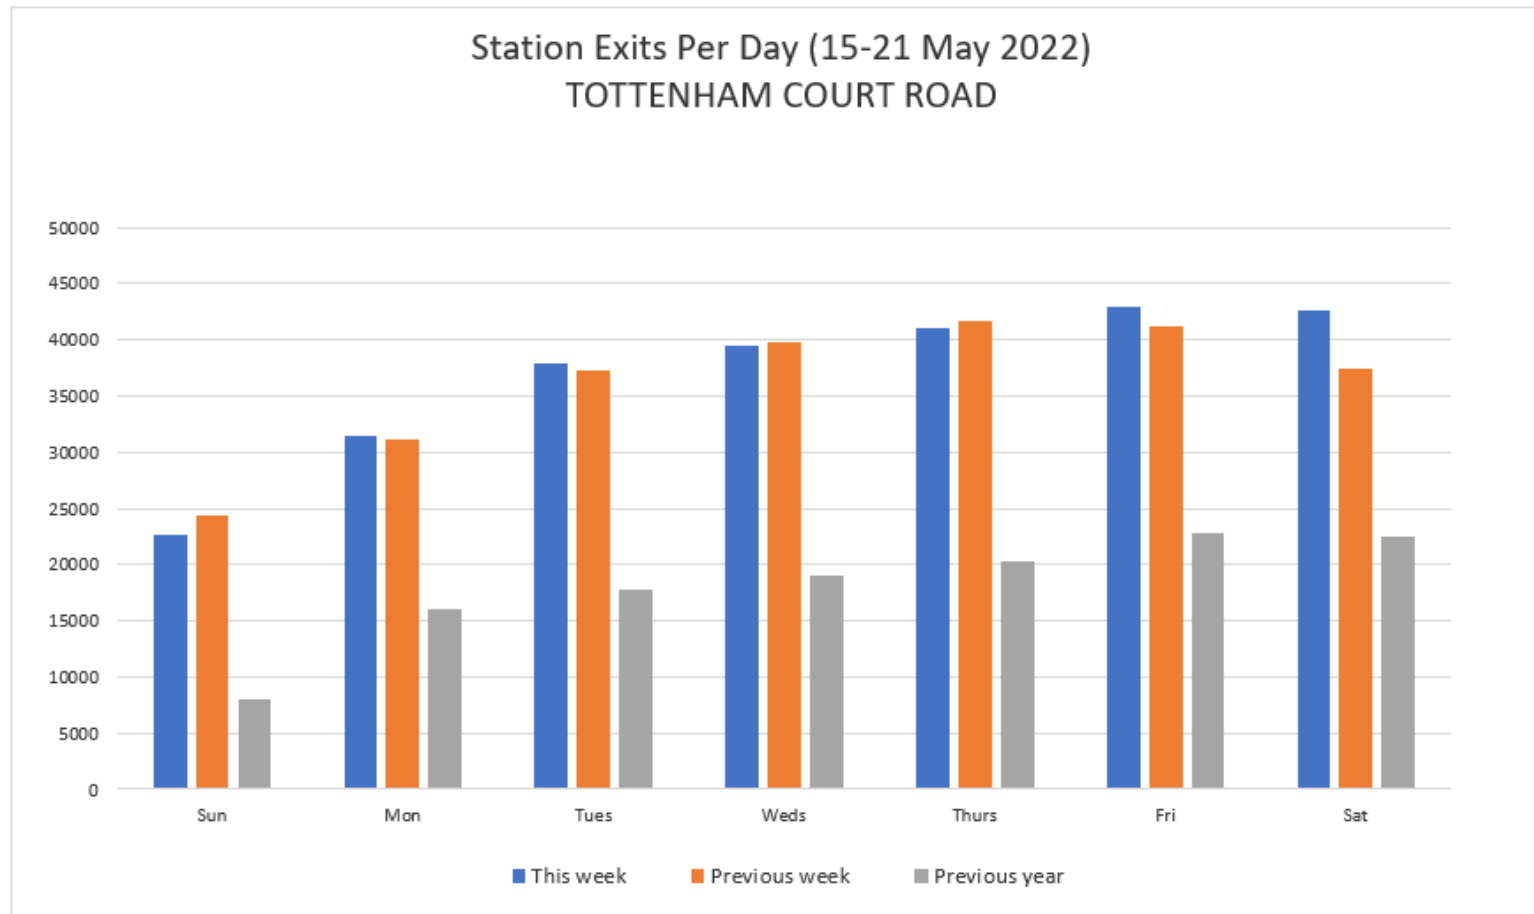

TfL station exit data: Fitzrovia 15 - 21 May 2022

15-21 May 2022

	Sun	Mon	Tues	Weds	Thurs	Fri	Sat	Weekly totals
This week	22613	31483	37962	39484	41070	42943	42597	258152
Previous week	24354	31177	37196	39756	41741	41189	37386	252799
Previous year	8017	16038	17778	19091	20271	22768	22492	126455
% Week on Week	-7%	1%	2%	-1%	-2%	4%	14%	2%
% Year on Year	182%	96%	114%	107%	103%	89%	89%	104%