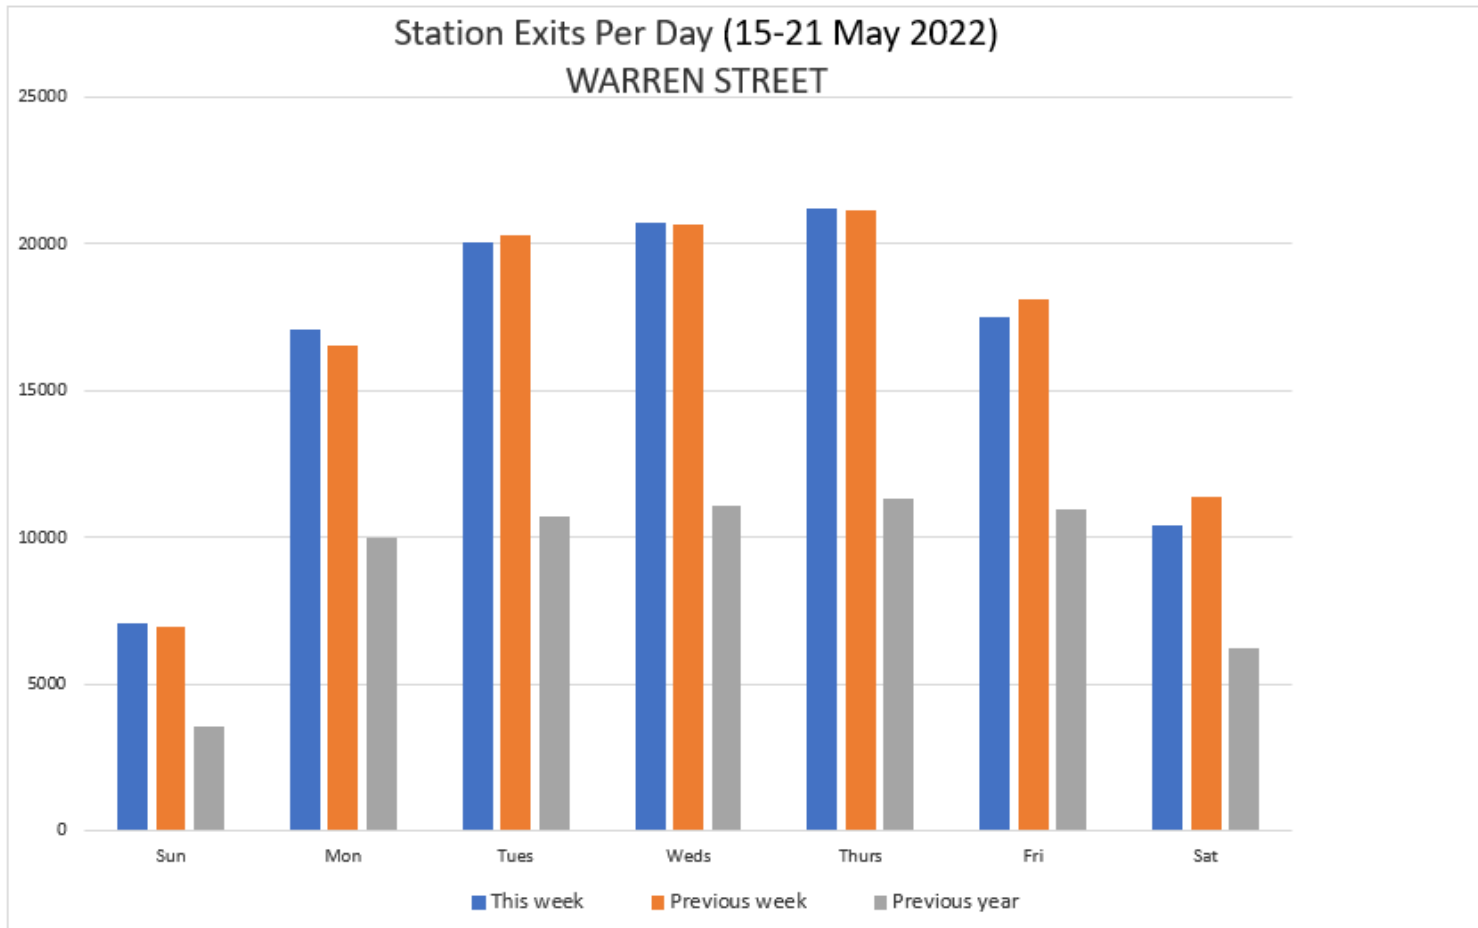

TfL station exit data: Fitzrovia 15 - 21 May 2022

15-21 May 2022

	Sun	Mon	Tues	Weds	Thurs	Fri	Sat	Weekly totals
This week	7089	17078	20030	20710	21205	17503	10419	114034
Previous week	6973	16531	20302	20668	21168	18108	11410	115160
Previous year	3546	9965	10701	11104	11300	10964	6250	63830
% Week on Week	2%	3%	-1%	0%	0%	-3%	-9%	-1%
% Year on Year	100%	71%	87%	87%	88%	60%	67%	79%