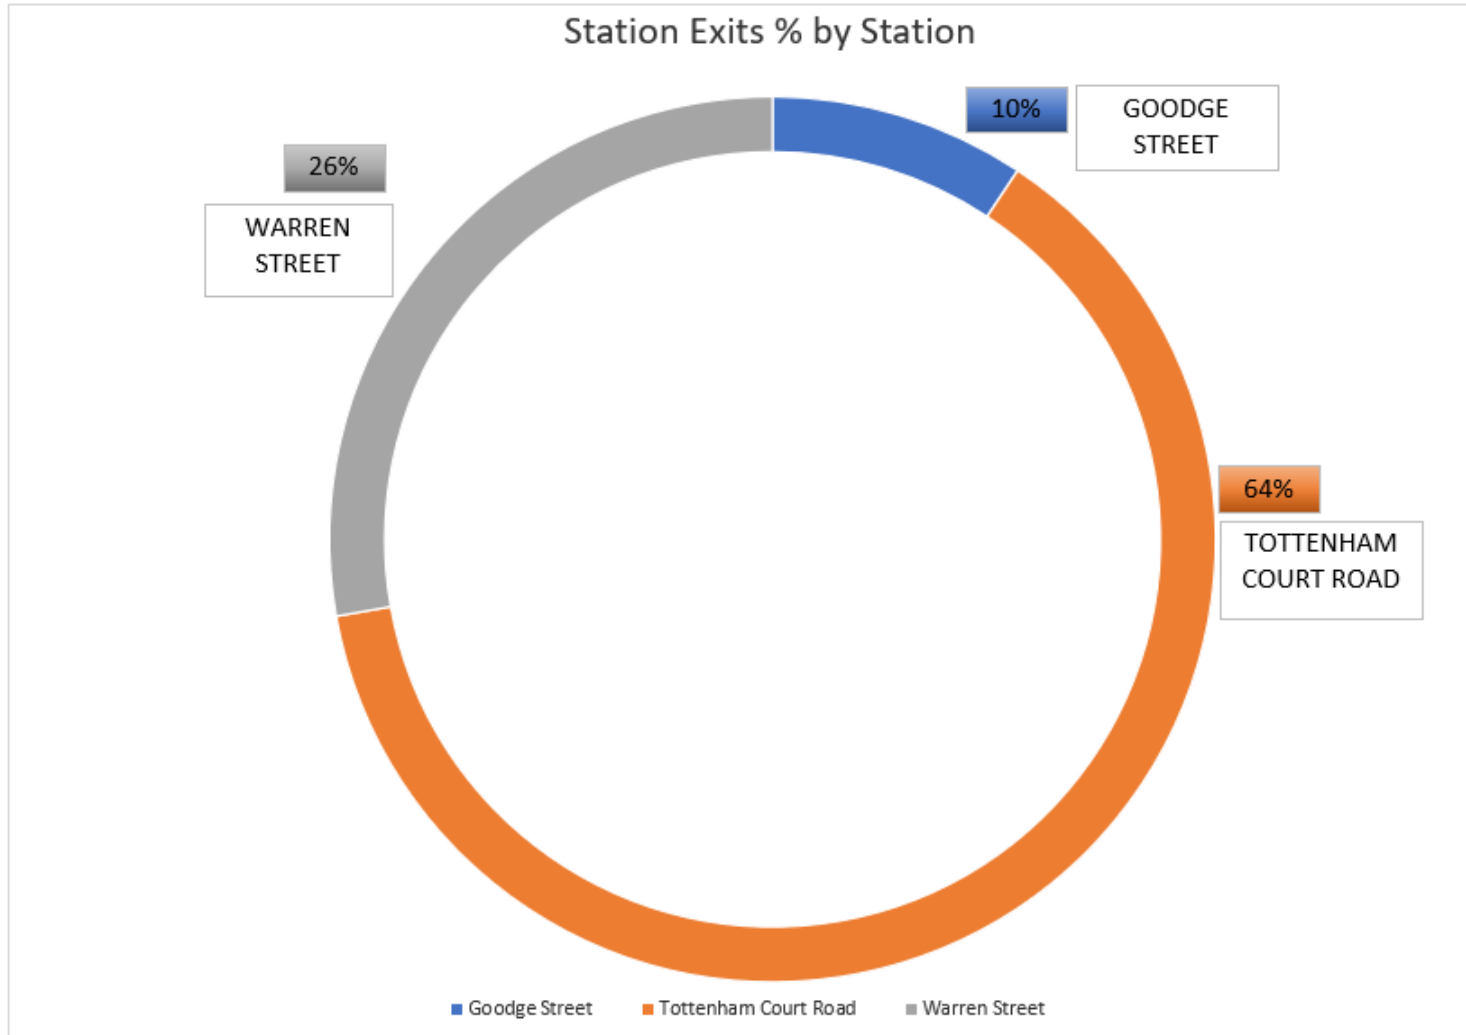

# TfL station exit data: Fitzrovia 15 - 21 May 2022

**By Station (15-21 May 2022)**

Goodge Street	9%	38302
Tottenham Court Road	63%	258152
Warren Street	28%	114034
<b>TOTAL</b>		<b>410488</b>

## TfL station exit data: Fitzrovia 15 - 21 May 2022