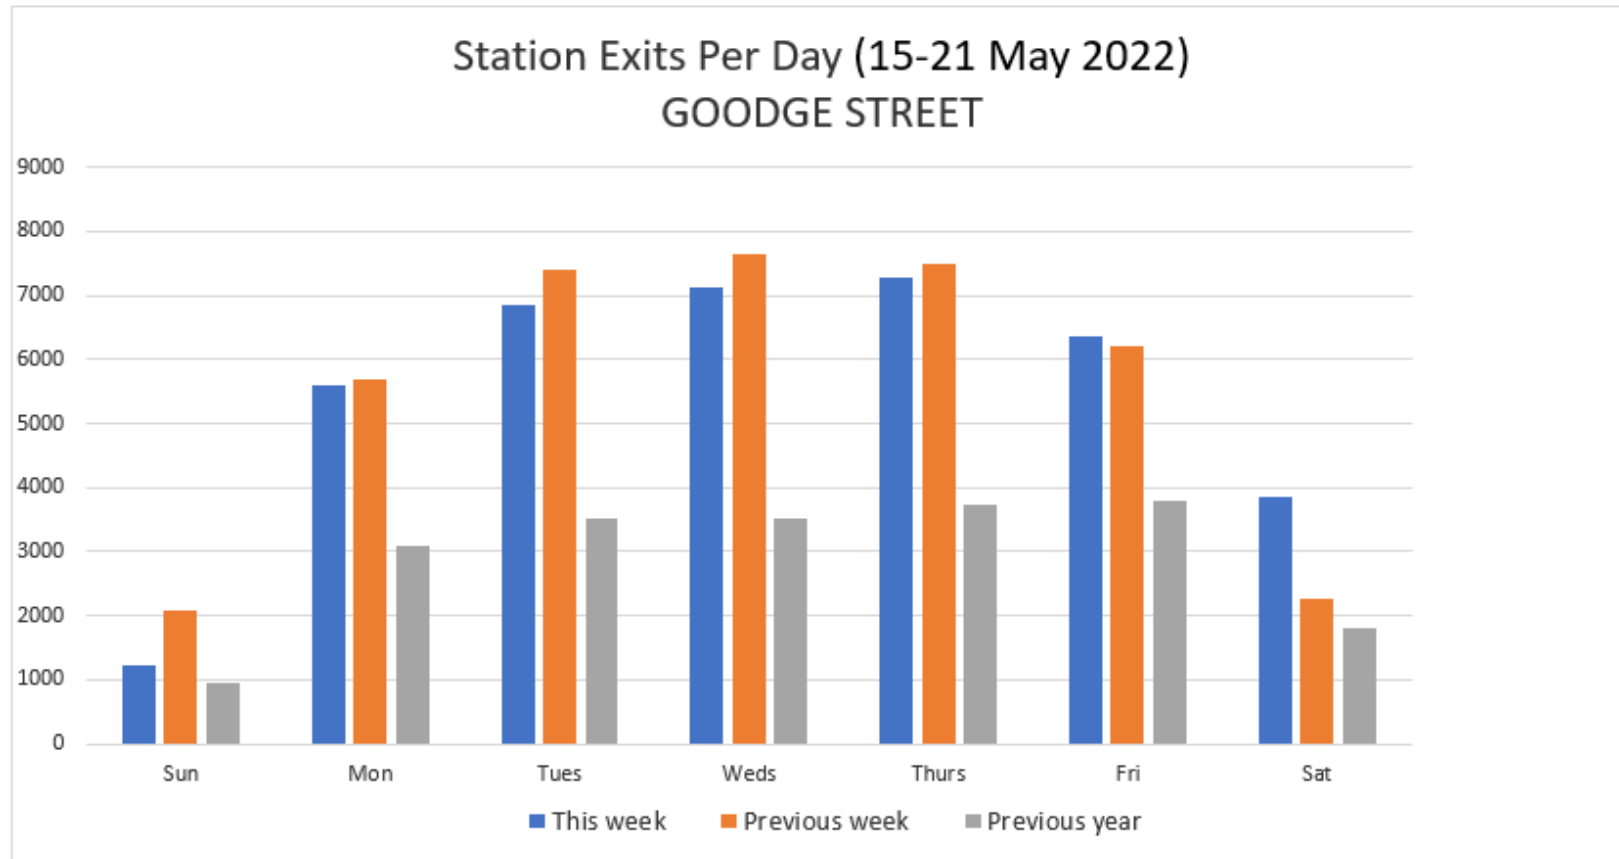

TfL station exit data: Fitzrovia 15 - 21 May 2022

15-21 May 2022

	Sun	Mon	Tues	Weds	Thurs	Fri	Sat	Weekly totals
This week	1225	5600	6836	7136	7279	6374	3852	38302
Previous week	2071	5690	7390	7654	7505	6197	2256	38763
Previous year	962	3091	3507	3530	3742	3792	1799	20423
% Week on Week	-41%	-2%	-7%	-7%	-3%	3%	71%	-1%
% Year on Year	27%	81%	95%	102%	95%	68%	114%	88%