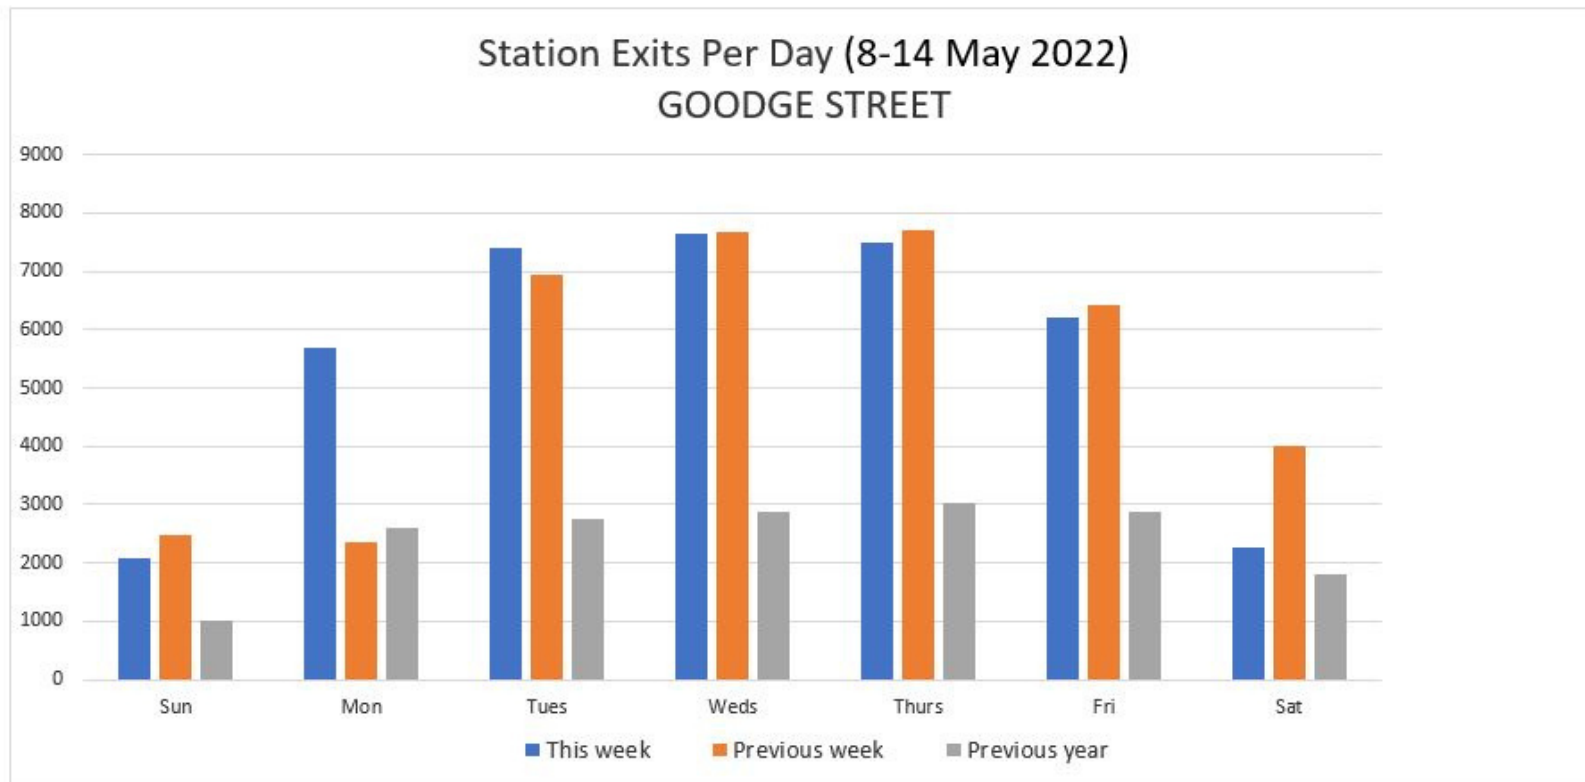

8-14 May 2022

	Sun	Mon	Tues	Weds	Thurs	Fri	Sat	Weekly totals
This week	2071	5690	7390	7654	7505	6197	2256	38763
Previous week	2491	2372	6928	7667	7720	6425	3995	37598
Previous year	1013	2602	2756	2873	3035	2870	1813	16962
% Week on Week	-17%	140%	7%	0%	-3%	-4%	-44%	3%
% Year on Year	104%	119%	168%	166%	147%	116%	24%	129%

Bank Holiday Monday