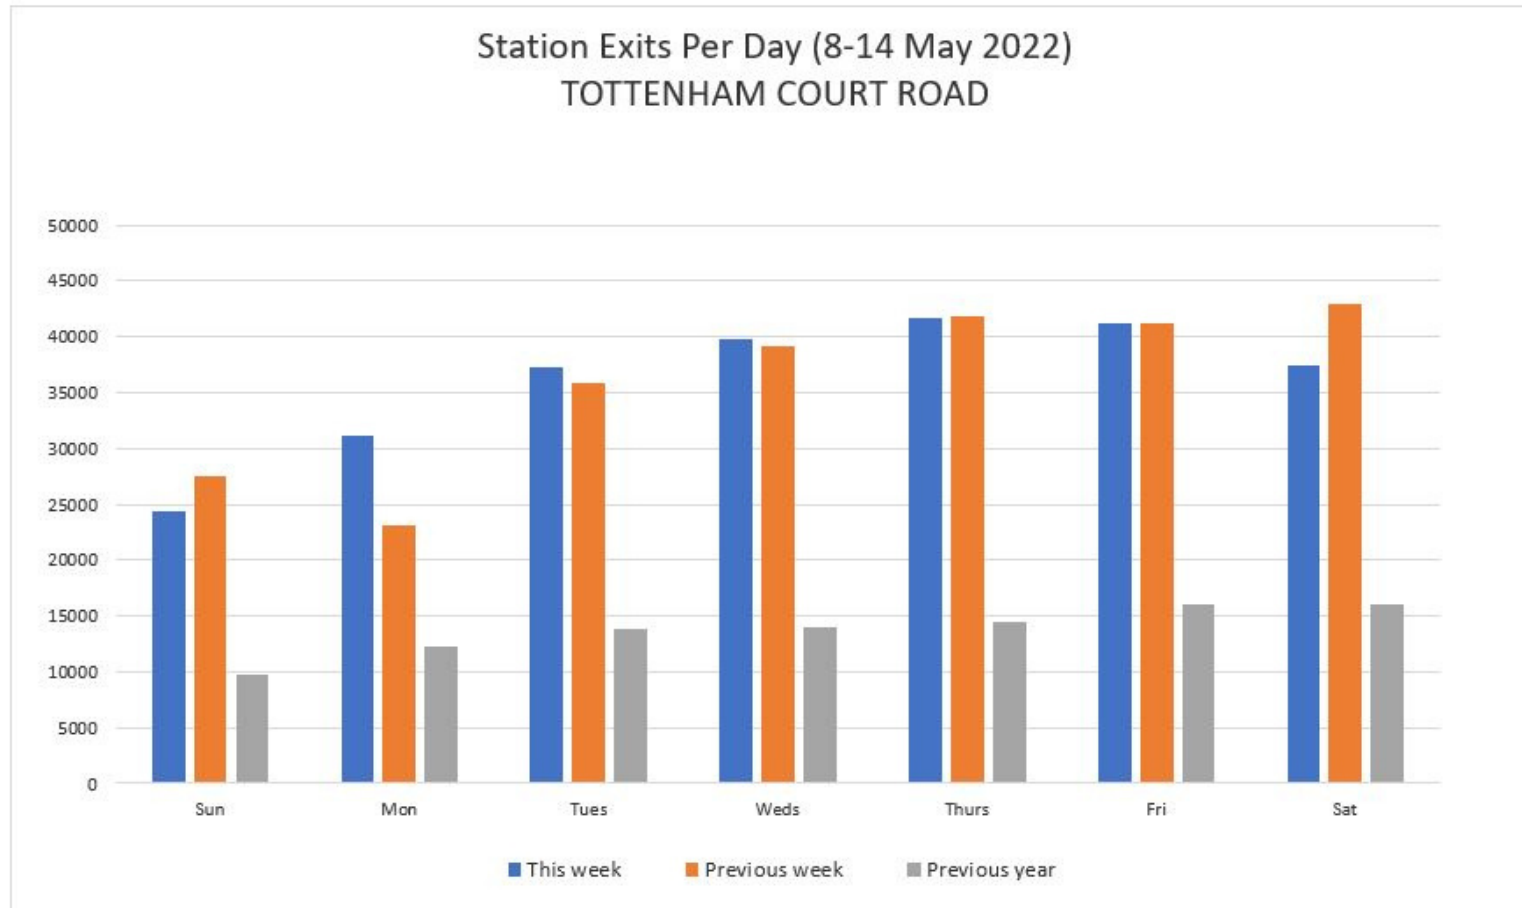

# TfL station exit data: Fitzrovia

## 08-14 May 2022

By Station (8-14 May 2022)		
Goodge Street	10%	38763
Tottenham Court Road	62%	252799
Warren Street	28%	115160
<b>TOTAL</b>		<b>406722</b>

**8-14 May 2022**

	Sun	Mon	Tues	Weds	Thurs	Fri	Sat	Weekly totals
This week	24354	31177	37196	39756	41741	41189	37386	252799
Previous week	27488	23147	35837	39112	41764	41171	42998	251517
Previous year	9718	12280	13760	13969	14475	16072	16101	96375
% Week on Week	-11%	35%	4%	2%	0%	0%	-13%	1%
% Year on Year	151%	154%	170%	185%	188%	156%	132%	162%