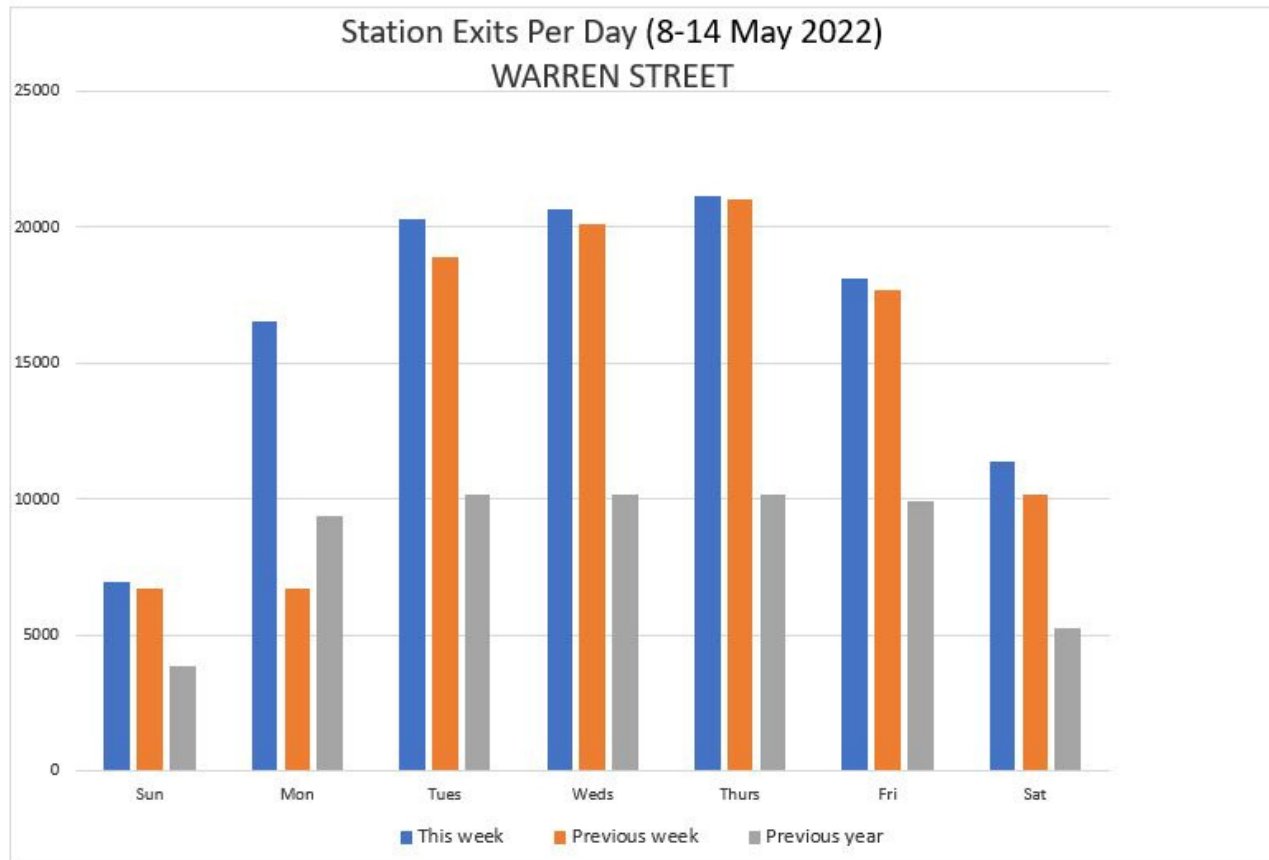

8-14 May 2022

	Sun	Mon	Tues	Weds	Thurs	Fri	Sat	Weekly totals
This week	6973	16531	20302	20668	21168	18108	11410	115160
Previous week	6719	6717	18875	20102	21051	17666	10155	101285
Previous year	3889	9404	10195	10147	10155	9900	5282	58972
% Week on Week	4%	146%	8%	3%	1%	3%	12%	14%
% Year on Year	79%	76%	99%	104%	108%	83%	116%	95%

Bank Holiday Monday