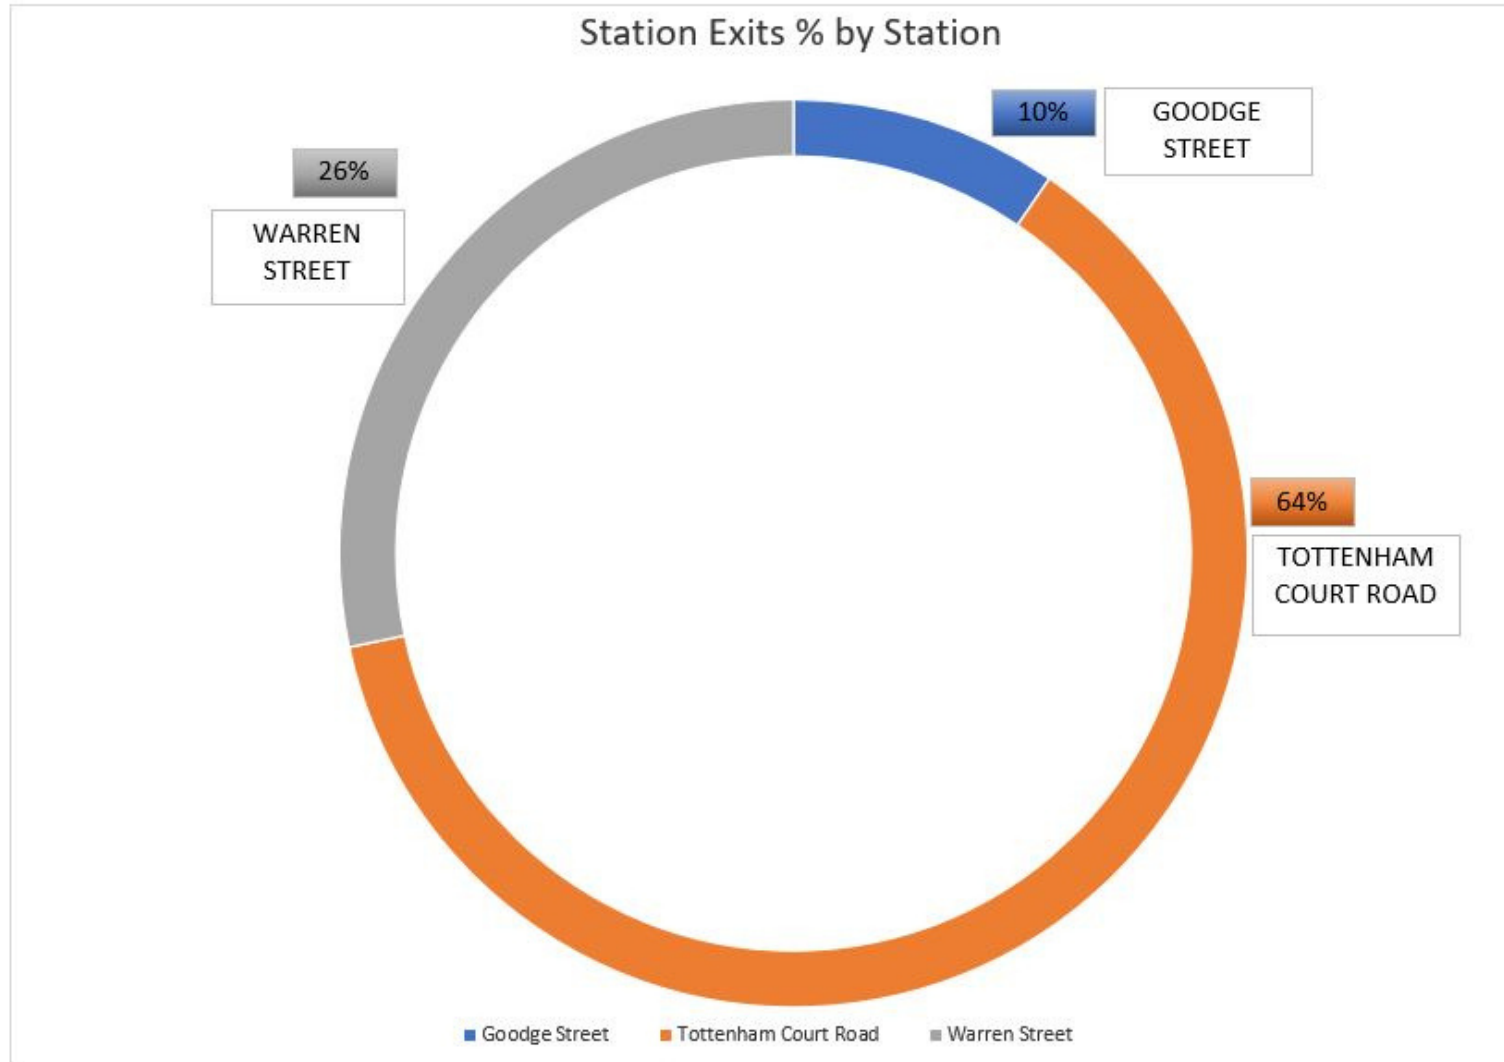

# TfL station exit data: Fitzrovia

## 08-14 May 2022

By Station (8-14 May 2022)		
Goodge Street	10%	38763
Tottenham Court Road	62%	252799
Warren Street	28%	115160
<b>TOTAL</b>		<b>406722</b>

**8-14 May 2022**

	Sun	Mon	Tues	Weds	Thurs	Fri	Sat	Weekly totals
This week	24354	31177	37196	39756	41741	41189	37386	252799
Previous week	27488	23147	35837	39112	41764	41171	42998	251517
Previous year	9718	12280	13760	13969	14475	16072	16101	96375
% Week on Week	-11%	35%	4%	2%	0%	0%	-13%	1%
% Year on Year	151%	154%	170%	185%	188%	156%	132%	162%