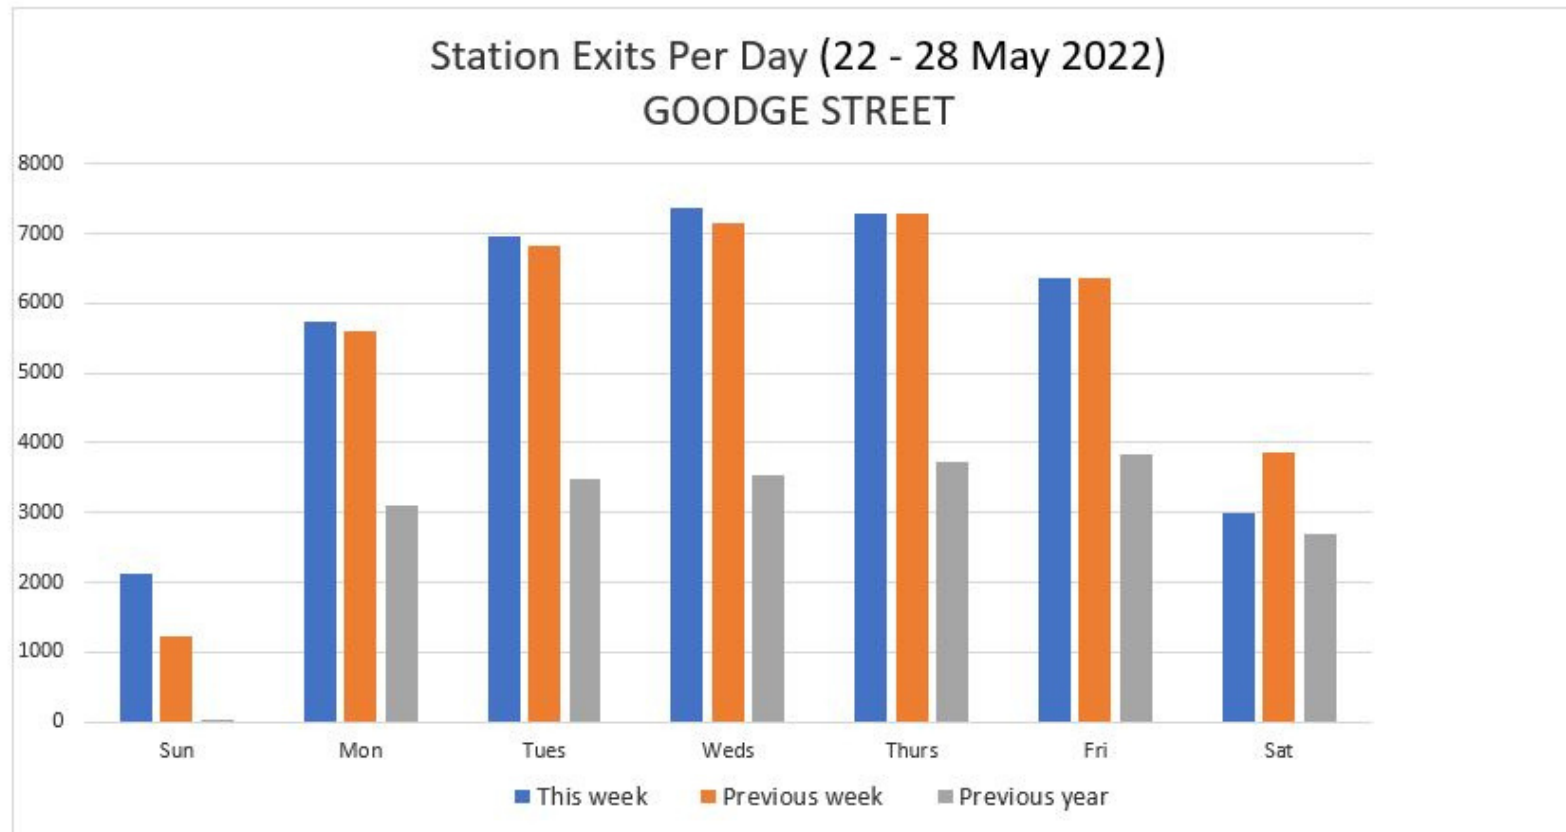

TfL station exit data: Fitzrovia 22 - 28 May 2022

22-28 May 2022

	Sun	Mon	Tues	Weds	Thurs	Fri	Sat	Weekly totals
This week	2114	5740	6972	7362	7290	6349	2988	38815
Previous week	1225	5600	6836	7136	7279	6374	3852	38302
Previous year	5	3107	3486	3532	3739	3837	2706	20412
% Week on Week	73%	3%	2%	3%	0%	0%	-22%	1%
% Year on Year	42180%	85%	100%	108%	95%	65%	10%	90%