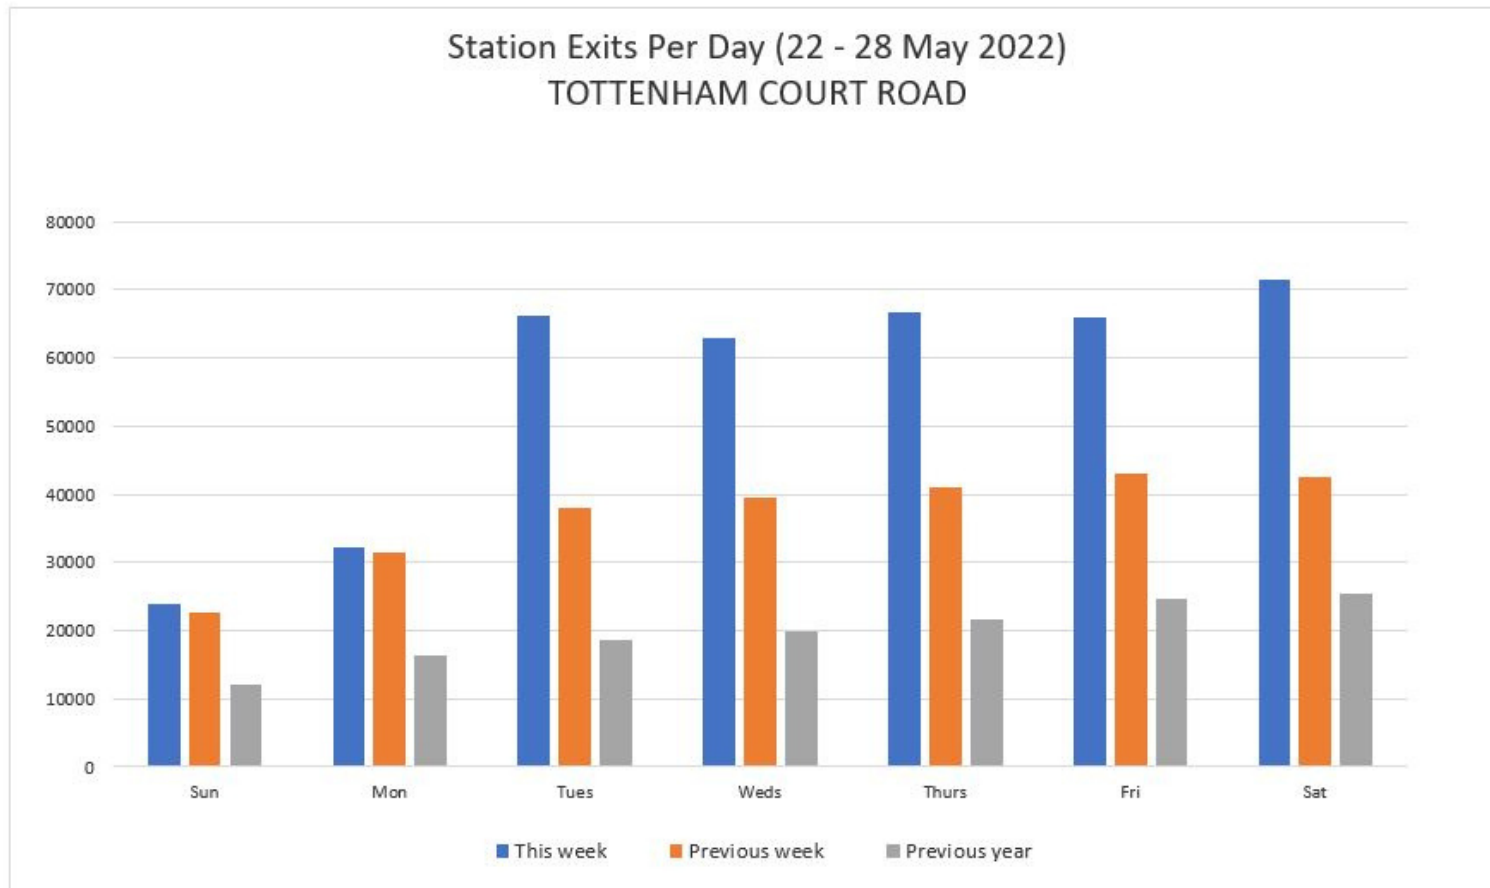

TfL station exit data: Fitzrovia 22 - 28 May 2022

By Station (22 - 28 May 2022)		
Goodge Street	7%	38815
Tottenham Court Road	72%	389561
Warren Street	21%	114866
TOTAL		543242

TfL station exit data: Fitzrovia 22 - 28 May 2022

22 - 28 May 2022

	Sun	Mon	Tues	Weds	Thurs	Fri	Sat	Weekly totals
This week	23982	32303	66092	62953	66772	66041	71418	389561
Previous week	22613	31483	37962	39484	41070	42943	42597	258152
Previous year	11954	16287	18693	19965	21513	24672	25340	138424
% Week on Week	6%	3%	74%	59%	63%	54%	68%	51%
% Year on Year	101%	98%	254%	215%	210%	168%	182%	181%

TfL station exit data: Fitzrovia 22 - 28 May 2022

22-28 May 2022

	Sun	Mon	Tues	Weds	Thurs	Fri	Sat	Weekly totals
This week	2114	5740	6972	7362	7290	6349	2988	38815
Previous week	1225	5600	6836	7136	7279	6374	3852	38302
Previous year	5	3107	3486	3532	3739	3837	2706	20412
% Week on Week	73%	3%	2%	3%	0%	0%	-22%	1%
% Year on Year	42180%	85%	100%	108%	95%	65%	10%	90%