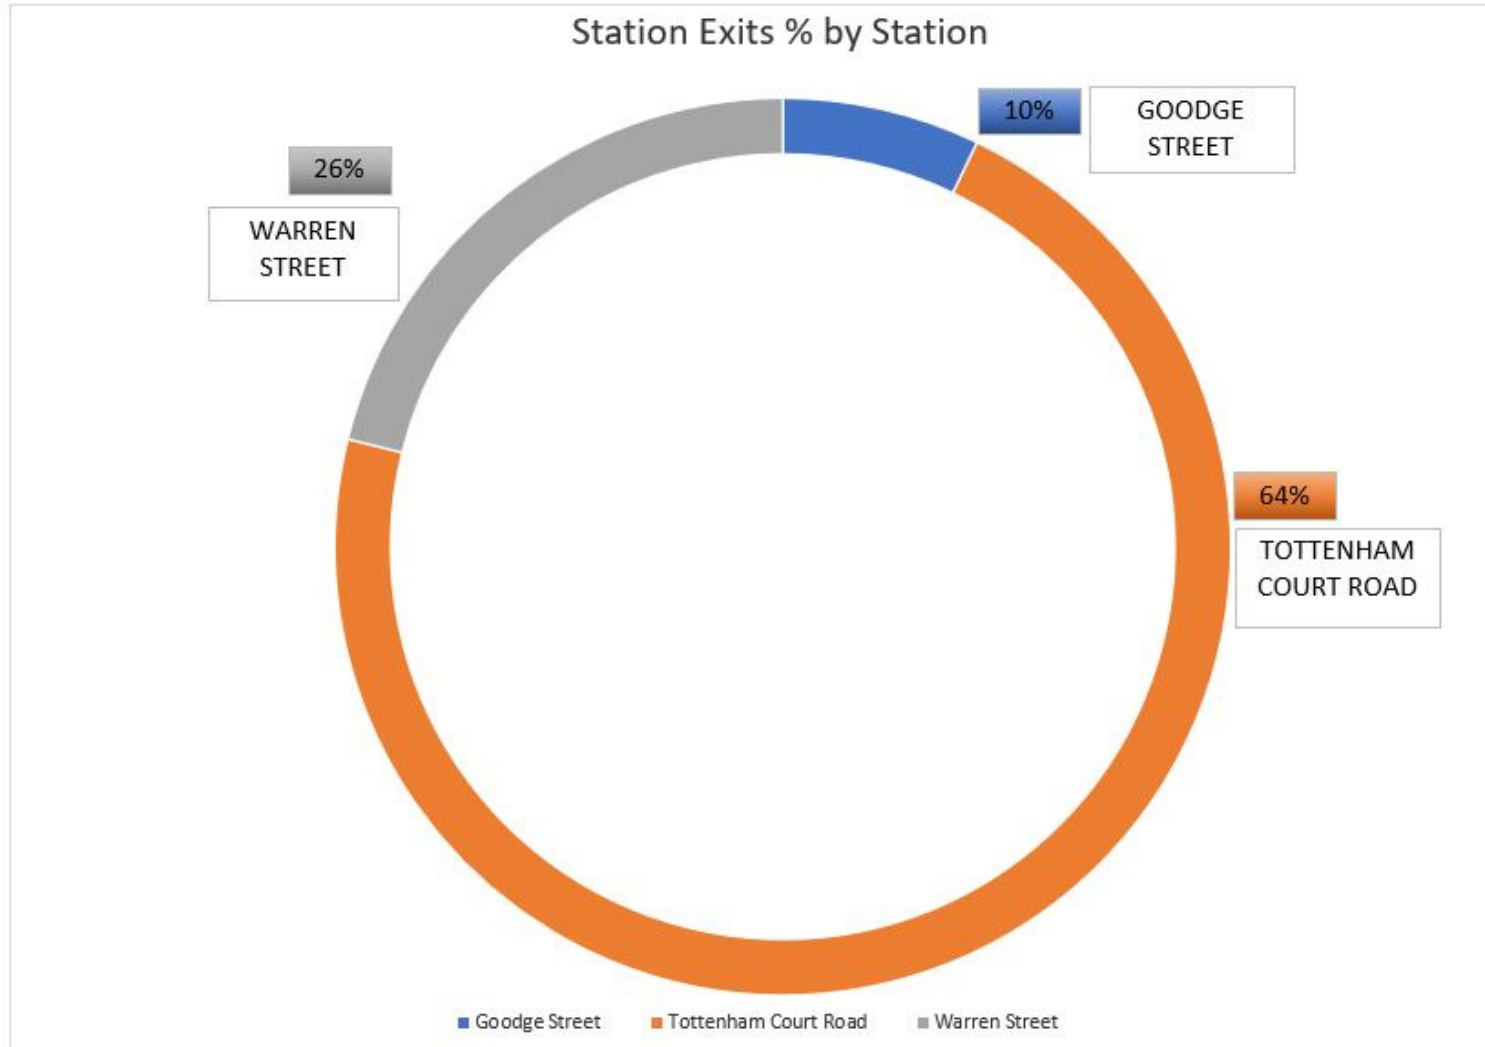

TfL station exit data: Fitzrovia 22 - 28 May 2022

By Station (22 - 28 May 2022)		
Goodge Street	7%	38815
Tottenham Court Road	72%	389561
Warren Street	21%	114866
TOTAL		543242

TfL station exit data: Fitzrovia 22 - 28 May 2022

22 - 28 May 2022

	Sun	Mon	Tues	Weds	Thurs	Fri	Sat	Weekly totals
This week	23982	32303	66092	62953	66772	66041	71418	389561
Previous week	22613	31483	37962	39484	41070	42943	42597	258152
Previous year	11954	16287	18693	19965	21513	24672	25340	138424
% Week on Week	6%	3%	74%	59%	63%	54%	68%	51%
% Year on Year	101%	98%	254%	215%	210%	168%	182%	181%

TfL station exit data: Fitzrovia 22 - 28 May 2022

22-28 May 2022

	Sun	Mon	Tues	Weds	Thurs	Fri	Sat	Weekly totals
This week	2114	5740	6972	7362	7290	6349	2988	38815
Previous week	1225	5600	6836	7136	7279	6374	3852	38302
Previous year	5	3107	3486	3532	3739	3837	2706	20412
% Week on Week	73%	3%	2%	3%	0%	0%	-22%	1%
% Year on Year	42180%	85%	100%	108%	95%	65%	10%	90%

TfL station exit data: Fitzrovia 22 - 28 May 2022

22 - 28 May 2022

	Sun	Mon	Tues	Weds	Thurs	Fri	Sat	Weekly totals
This week	6959	16848	20171	21357	21080	17717	10734	114866
Previous week	7089	17078	20030	20710	21205	17503	10419	114034
Previous year	4758	10136	10897	11173	11426	10954	7104	66448
% Week on Week	-2%	-1%	1%	3%	-1%	1%	3%	1%
% Year on Year	46%	66%	85%	91%	84%	62%	51%	73%