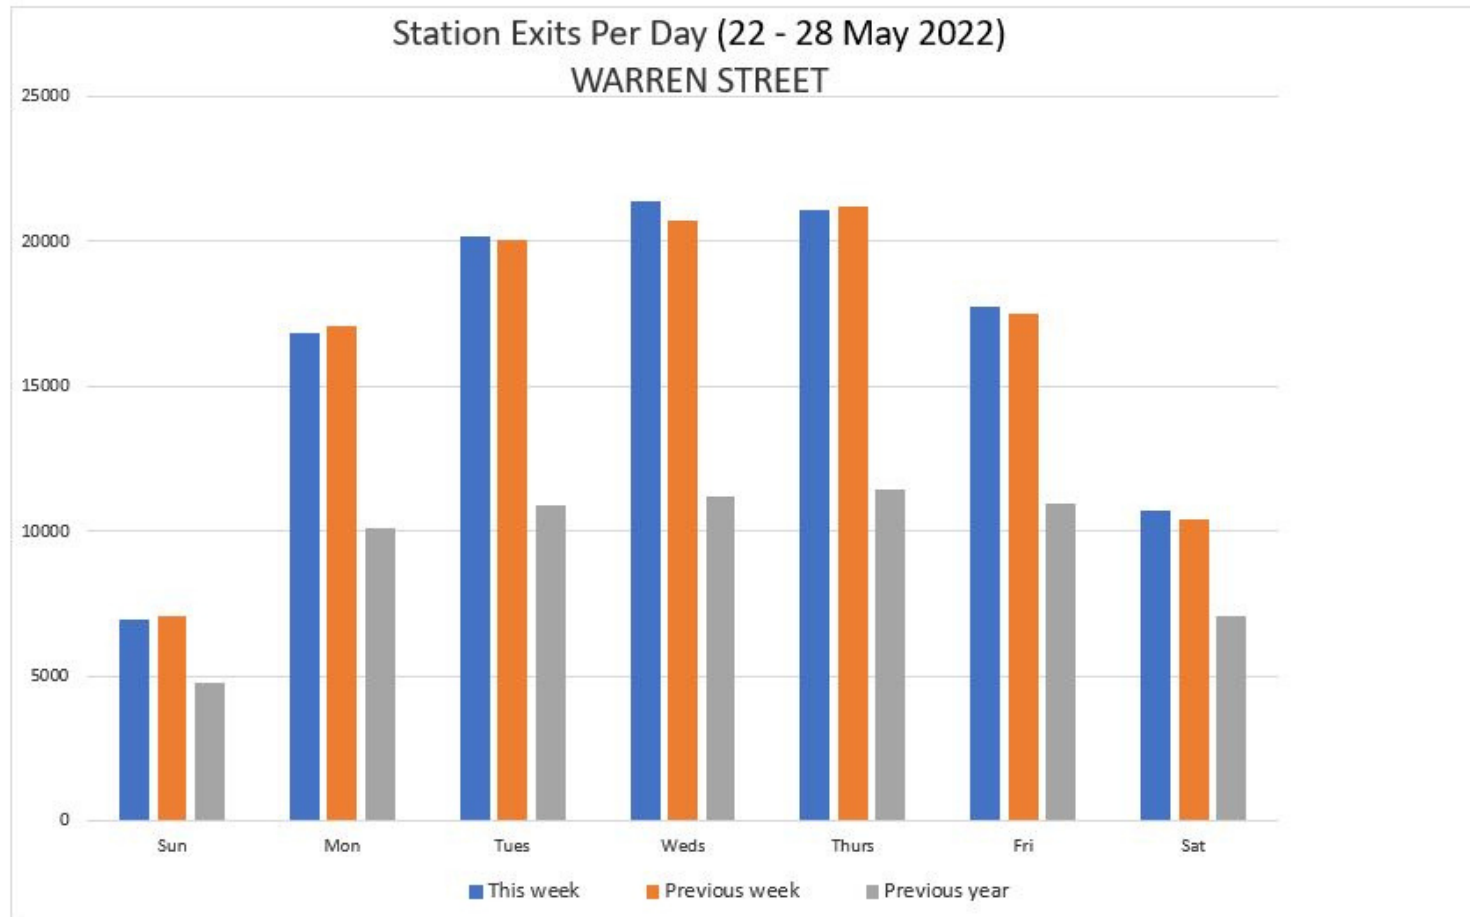

TfL station exit data: Fitzrovia 22 - 28 May 2022

By Station (22 - 28 May 2022)		
Goodge Street	7%	38815
Tottenham Court Road	72%	389561
Warren Street	21%	114866
TOTAL		543242

TfL station exit data: Fitzrovia 22 - 28 May 2022

22 - 28 May 2022

	Sun	Mon	Tues	Weds	Thurs	Fri	Sat	Weekly totals
This week	23982	32303	66092	62953	66772	66041	71418	389561
Previous week	22613	31483	37962	39484	41070	42943	42597	258152
Previous year	11954	16287	18693	19965	21513	24672	25340	138424
% Week on Week	6%	3%	74%	59%	63%	54%	68%	51%
% Year on Year	101%	98%	254%	215%	210%	168%	182%	181%

TfL station exit data: Fitzrovia 22 - 28 May 2022

22-28 May 2022

	Sun	Mon	Tues	Weds	Thurs	Fri	Sat	Weekly totals
This week	2114	5740	6972	7362	7290	6349	2988	38815
Previous week	1225	5600	6836	7136	7279	6374	3852	38302
Previous year	5	3107	3486	3532	3739	3837	2706	20412
% Week on Week	73%	3%	2%	3%	0%	0%	-22%	1%
% Year on Year	42180%	85%	100%	108%	95%	65%	10%	90%

TfL station exit data: Fitzrovia 22 - 28 May 2022

22 - 28 May 2022

	Sun	Mon	Tues	Weds	Thurs	Fri	Sat	Weekly totals
This week	6959	16848	20171	21357	21080	17717	10734	114866
Previous week	7089	17078	20030	20710	21205	17503	10419	114034
Previous year	4758	10136	10897	11173	11426	10954	7104	66448
% Week on Week	-2%	-1%	1%	3%	-1%	1%	3%	1%
% Year on Year	46%	66%	85%	91%	84%	62%	51%	73%