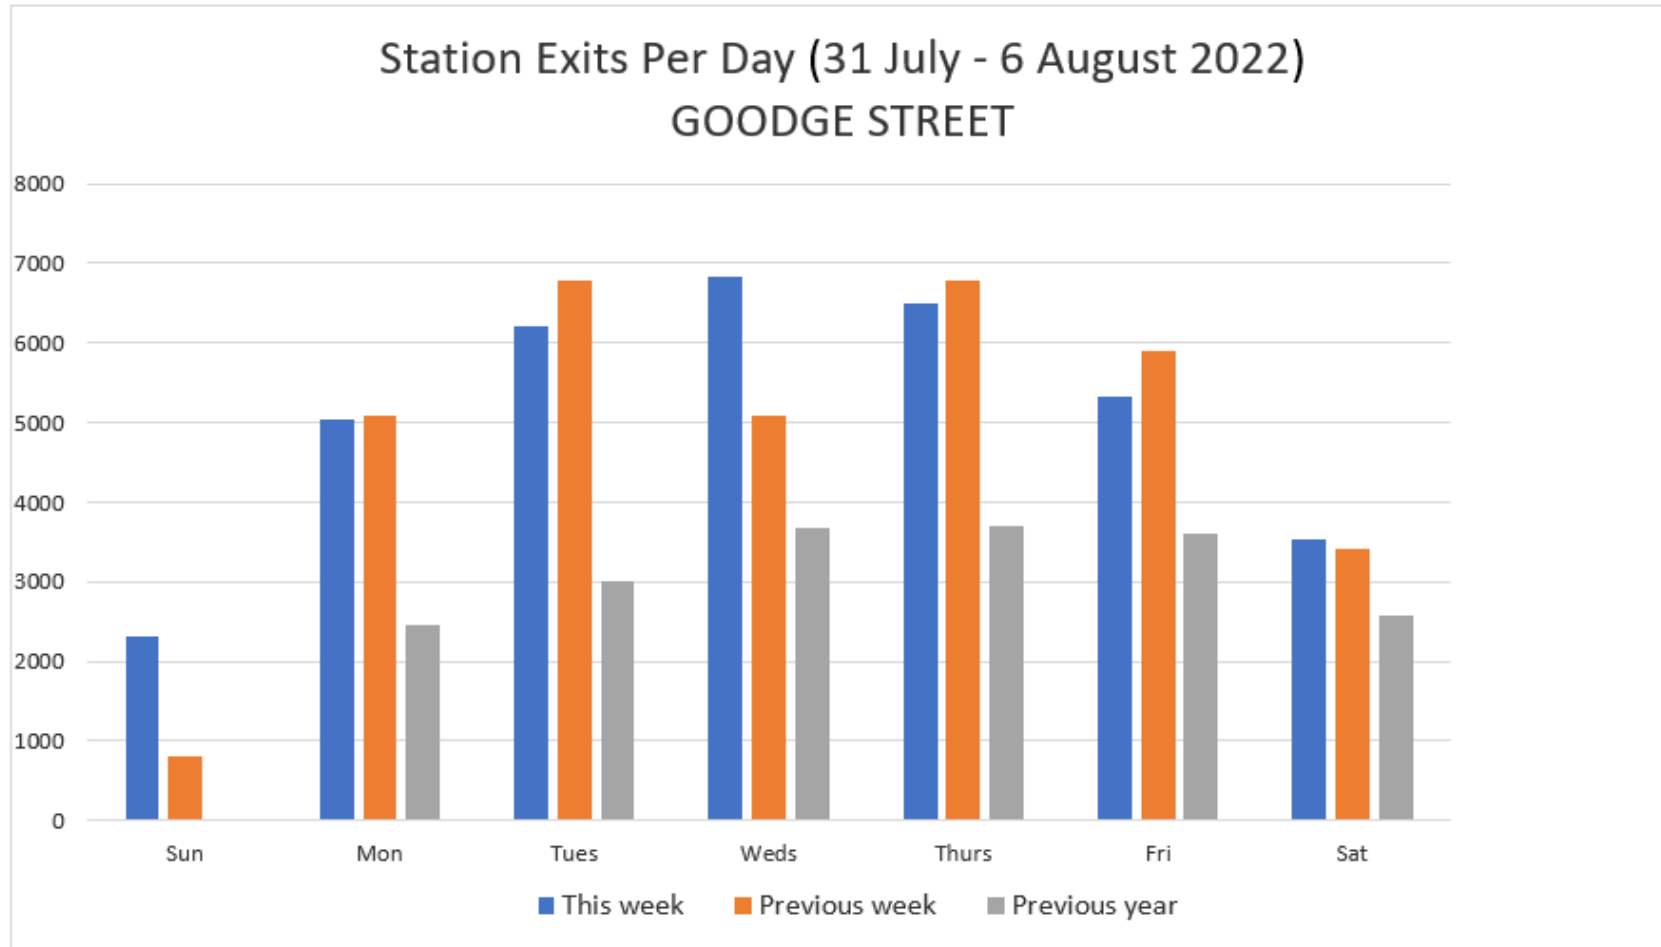

TfL station exit data: Fitzrovia

31 July - 6 August 2022

By Station (31 July - 6 August 2022)

Goodge Street	7%	35724
Tottenham Court Road	74%	396445
Warren Street	19%	100950
TOTAL		533119

TfL station exit data: Fitzrovia 31 July - 6 August 2022

31 July - 6 August 2022

	Sun	Mon	Tues	Weds	Thurs	Fri	Sat	Weekly totals
This week	23486	51681	61993	65049	68081	65540	60615	396445
Previous week	25994	53596	63696	51895	68813	66193	43928	374115
Previous year	15372	19124	21535	24351	24149	25812	26877	157220
% Week on Week	-10%	-4%	-3%	25%	-1%	-1%	38%	6%
% Year on Year	53%	170%	188%	167%	182%	154%	126%	152%