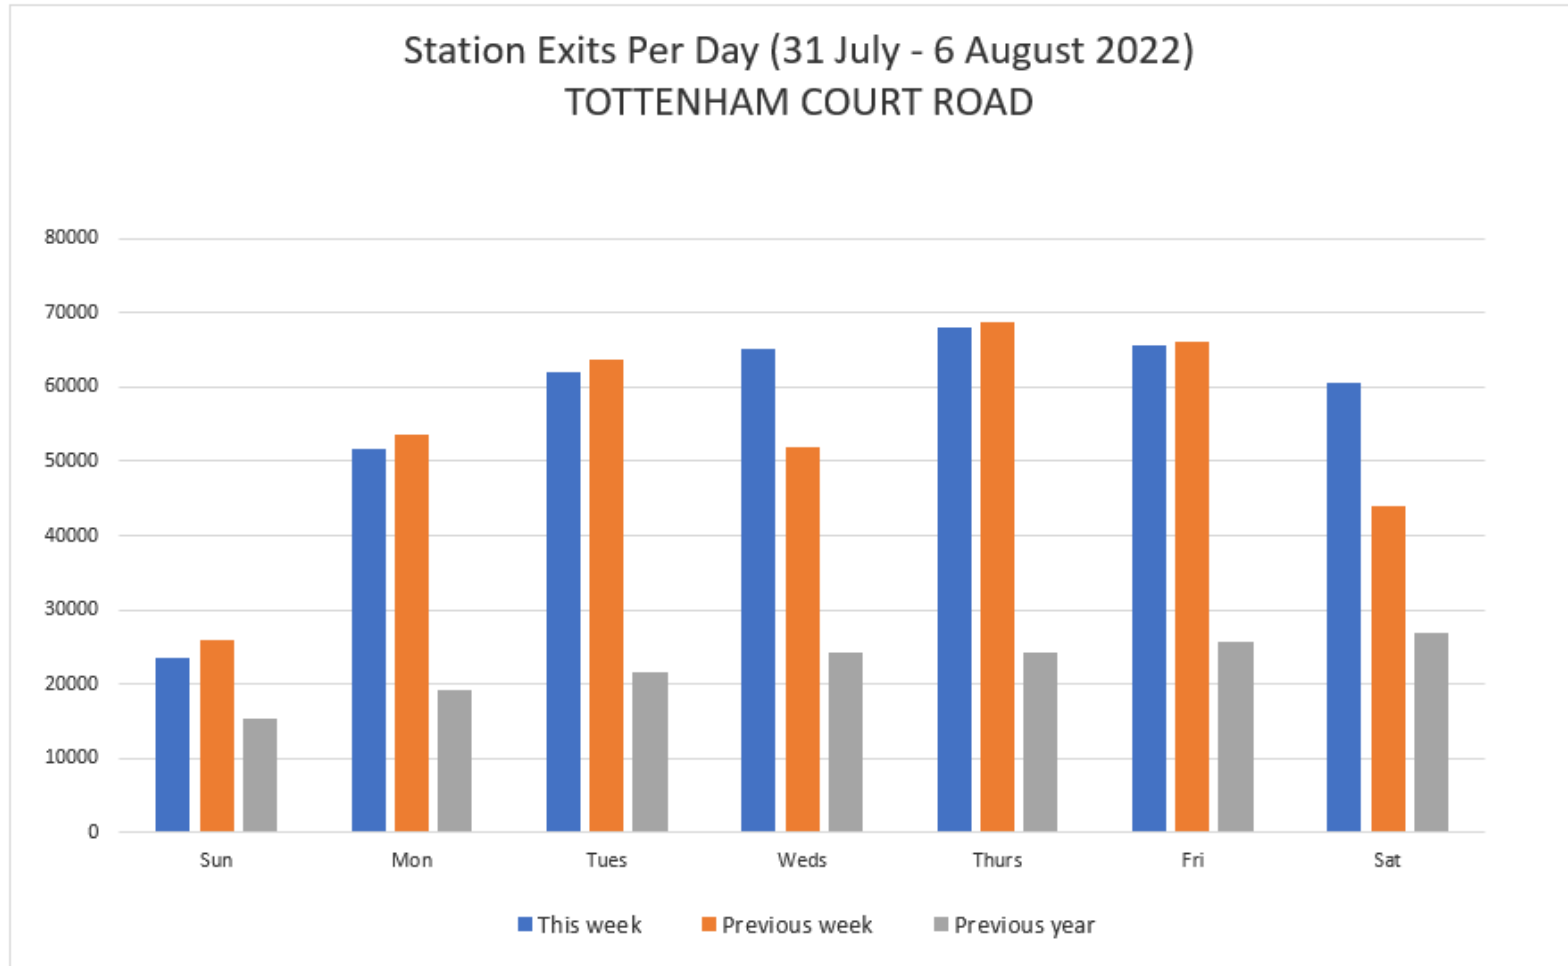

TfL station exit data: Fitzrovia

31 July - 6 August 2022

By Station (31 July - 6 August 2022)

Goodge Street	7%	35724
Tottenham Court Road	74%	396445
Warren Street	19%	100950
TOTAL		533119

TfL station exit data: Fitzrovia 31 July - 6 August 2022

31 July - 6 August 2022

	Sun	Mon	Tues	Weds	Thurs	Fri	Sat	Weekly totals
This week	23486	51681	61993	65049	68081	65540	60615	396445
Previous week	25994	53596	63696	51895	68813	66193	43928	374115
Previous year	15372	19124	21535	24351	24149	25812	26877	157220
% Week on Week	-10%	-4%	-3%	25%	-1%	-1%	38%	6%
% Year on Year	53%	170%	188%	167%	182%	154%	126%	152%