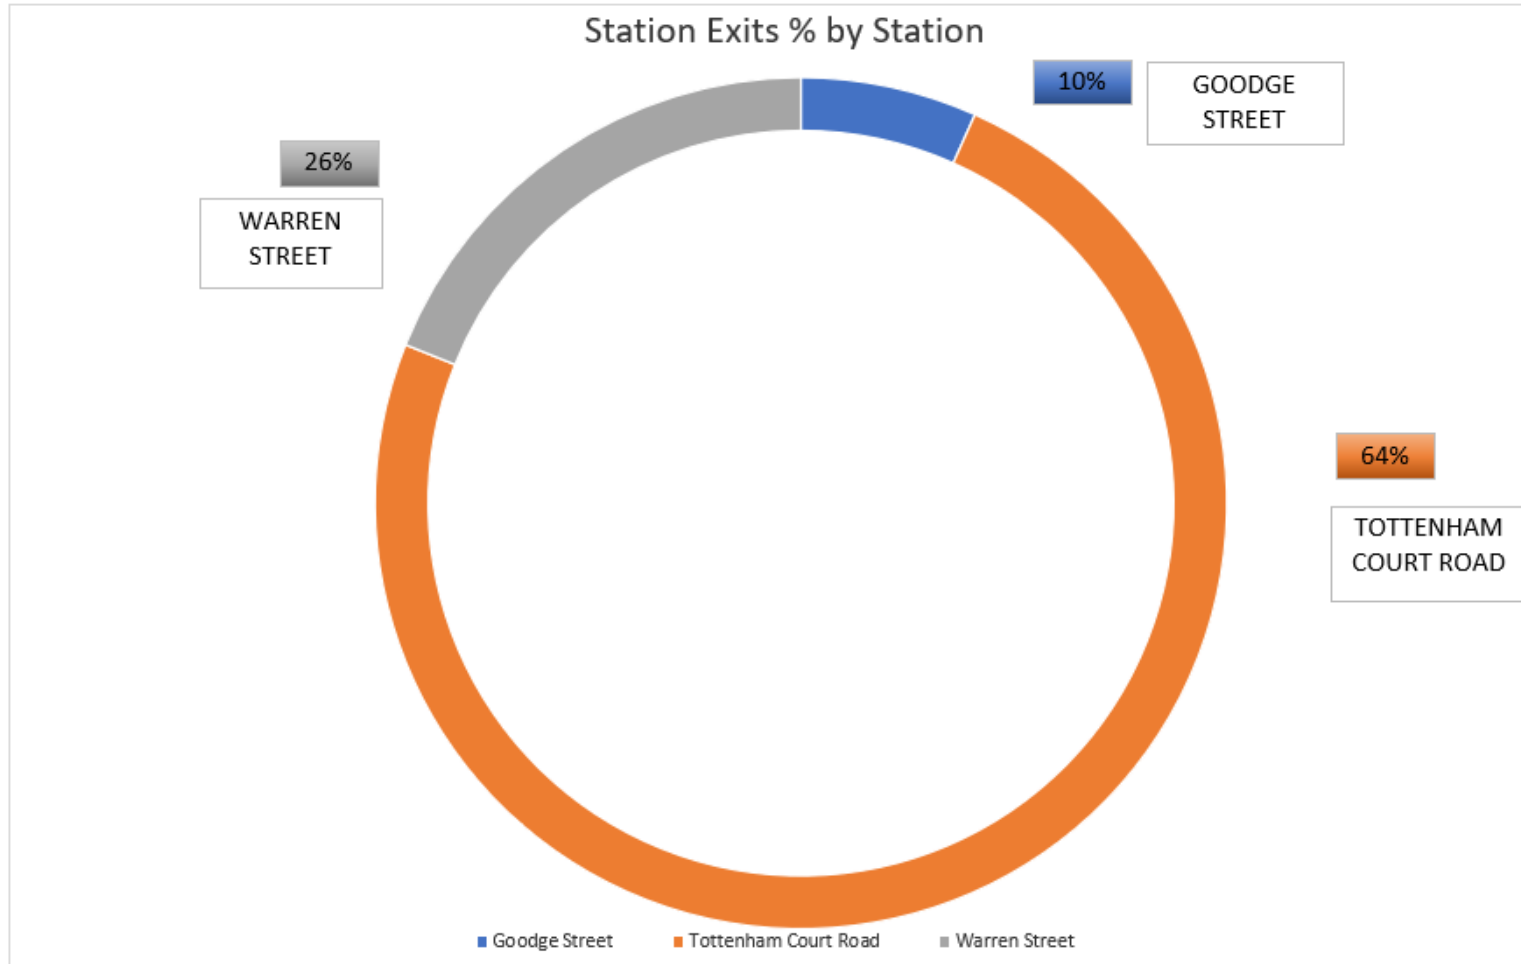

TfL station exit data: Fitzrovia

31 July - 6 August 2022

By Station (31 July - 6 August 2022)

Goodge Street	7%	35724
Tottenham Court Road	74%	396445
Warren Street	19%	100950
TOTAL		533119

TfL station exit data: Fitzrovia 31 July - 6 August 2022

31 July - 6 August 2022

	Sun	Mon	Tues	Weds	Thurs	Fri	Sat	Weekly totals
This week	23486	51681	61993	65049	68081	65540	60615	396445
Previous week	25994	53596	63696	51895	68813	66193	43928	374115
Previous year	15372	19124	21535	24351	24149	25812	26877	157220
% Week on Week	-10%	-4%	-3%	25%	-1%	-1%	38%	6%
% Year on Year	53%	170%	188%	167%	182%	154%	126%	152%

TfL station exit data: Fitzrovia 31 July - 6 August 2022

31 July - 6 August 2022

	Sun	Mon	Tues	Weds	Thurs	Fri	Sat	Weekly totals
This week	6602	15462	18326	17969	18559	14785	9247	100950
Previous week	7279	15455	18680	14685	18864	16583	9381	100927
Previous year	4691	10440	11227	11070	11463	10799	6596	66286
% Week on Week	-9%	0%	100%	22%	-2%	-11%	-1%	0%
% Year on Year	41%	48%	63%	62%	62%	37%	40%	52%