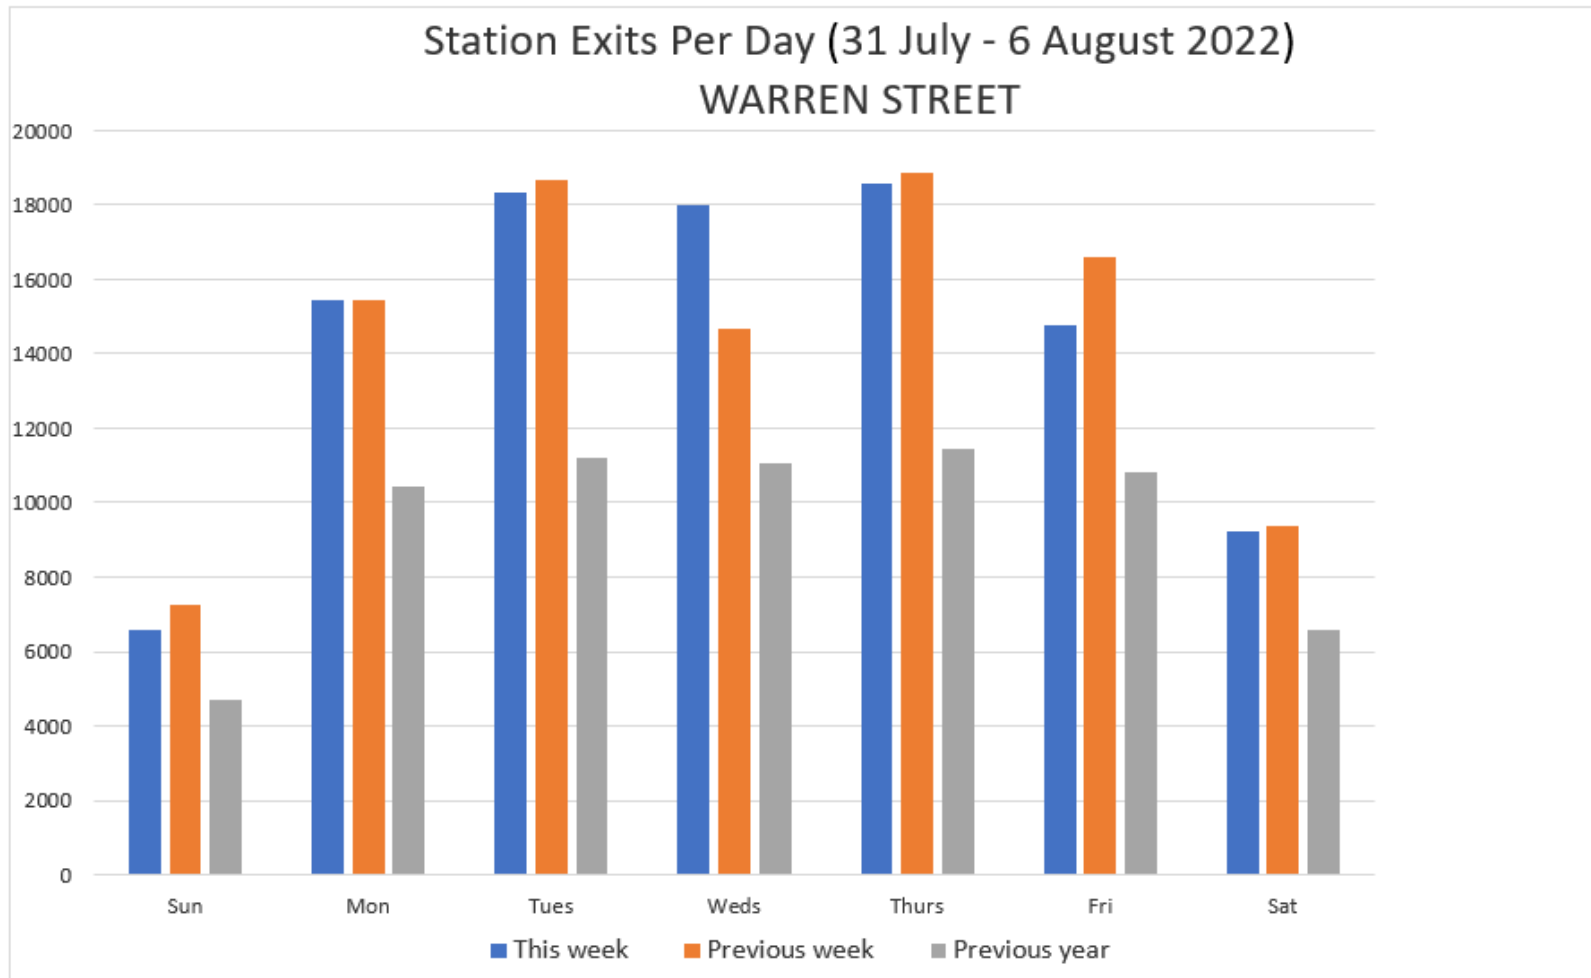

TfL station exit data: Fitzrovia

31 July - 6 August 2022

By Station (31 July - 6 August 2022)

Goodge Street	7%	35724
Tottenham Court Road	74%	396445
Warren Street	19%	100950
TOTAL		533119

TfL station exit data: Fitzrovia 31 July - 6 August 2022

31 July - 6 August 2022

	Sun	Mon	Tues	Weds	Thurs	Fri	Sat	Weekly totals
This week	23486	51681	61993	65049	68081	65540	60615	396445
Previous week	25994	53596	63696	51895	68813	66193	43928	374115
Previous year	15372	19124	21535	24351	24149	25812	26877	157220
% Week on Week	-10%	-4%	-3%	25%	-1%	-1%	38%	6%
% Year on Year	53%	170%	188%	167%	182%	154%	126%	152%

31 July - 6 August 2022

	Sun	Mon	Tues	Weds	Thurs	Fri	Sat	Weekly totals
This week	2307	5039	6214	6824	6491	5314	3535	35724
Previous week	800	5074	6791	5086	6790	5888	3408	33837
Previous year	1	2466	3004	3675	3694	3610	2567	19017
% Week on Week	100%	0%	100%	34%	-4%	-10%	0%	6%
% Year on Year	230600%	104%	107%	86%	76%	47%	38%	88%

TfL station exit data: Fitzrovia 31 July - 6 August 2022

31 July - 6 August 2022

	Sun	Mon	Tues	Weds	Thurs	Fri	Sat	Weekly totals
This week	6602	15462	18326	17969	18559	14785	9247	100950
Previous week	7279	15455	18680	14685	18864	16583	9381	100927
Previous year	4691	10440	11227	11070	11463	10799	6596	66286
% Week on Week	-9%	0%	100%	22%	-2%	-11%	-1%	0%
% Year on Year	41%	48%	63%	62%	62%	37%	40%	52%