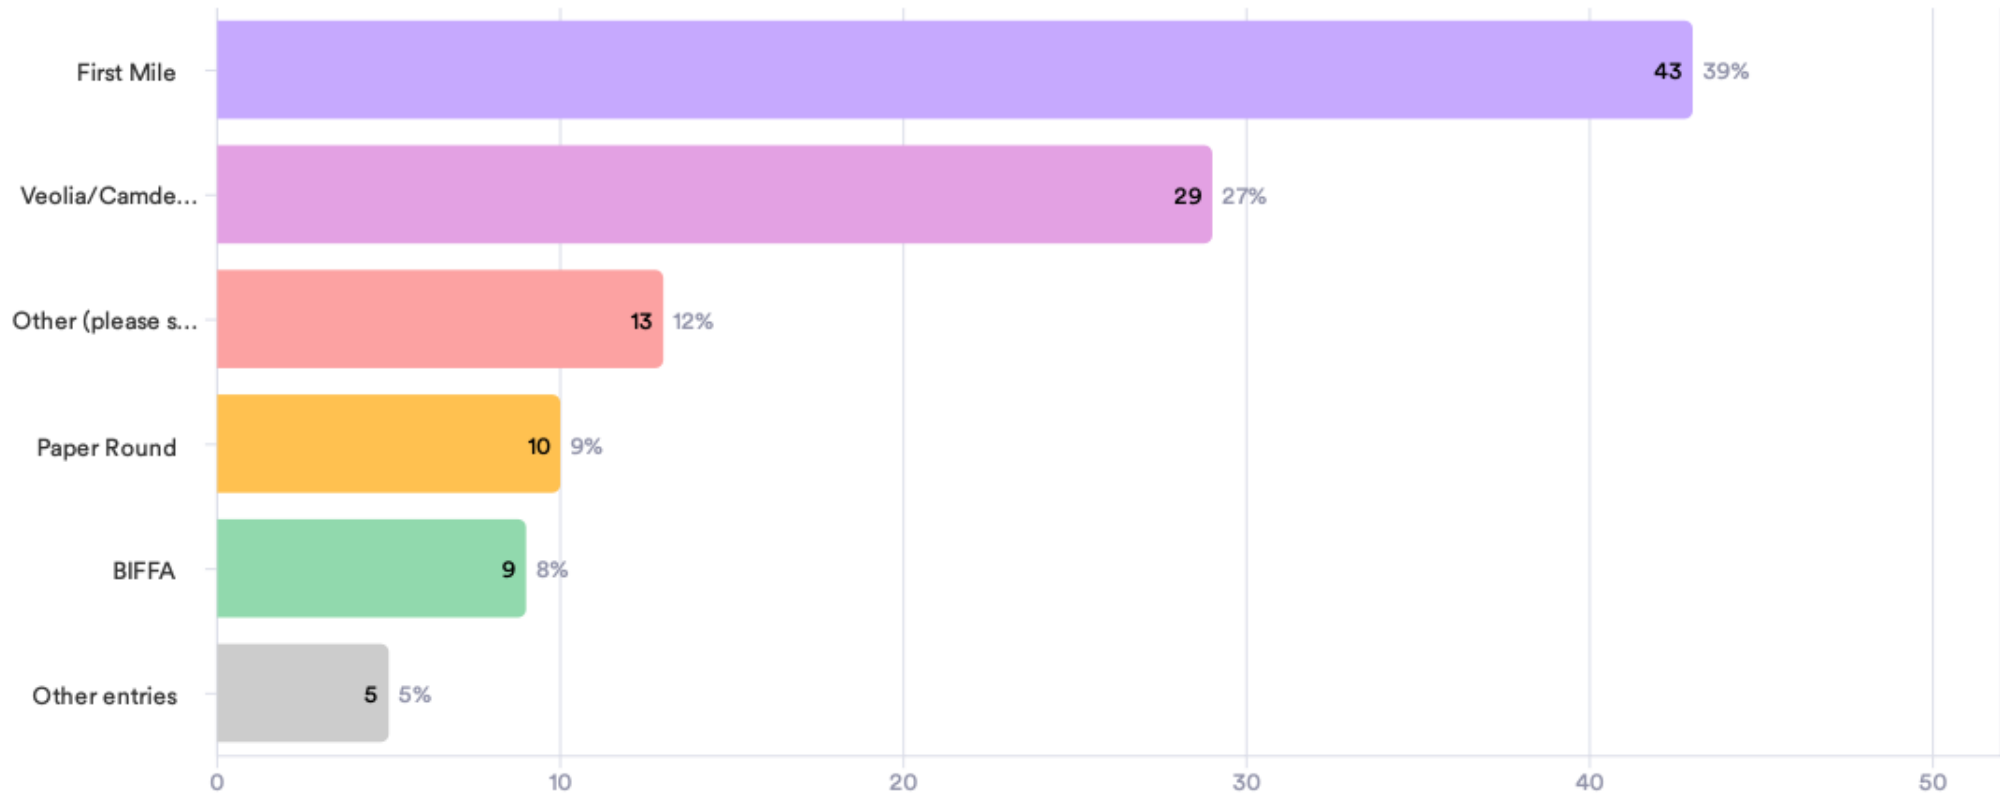

Which recycling provider do you currently use?

109 Responses

How satisfied are you with your current recycling provider?

109 Responses

Best Response

4

36%
Percentage

109
Responses