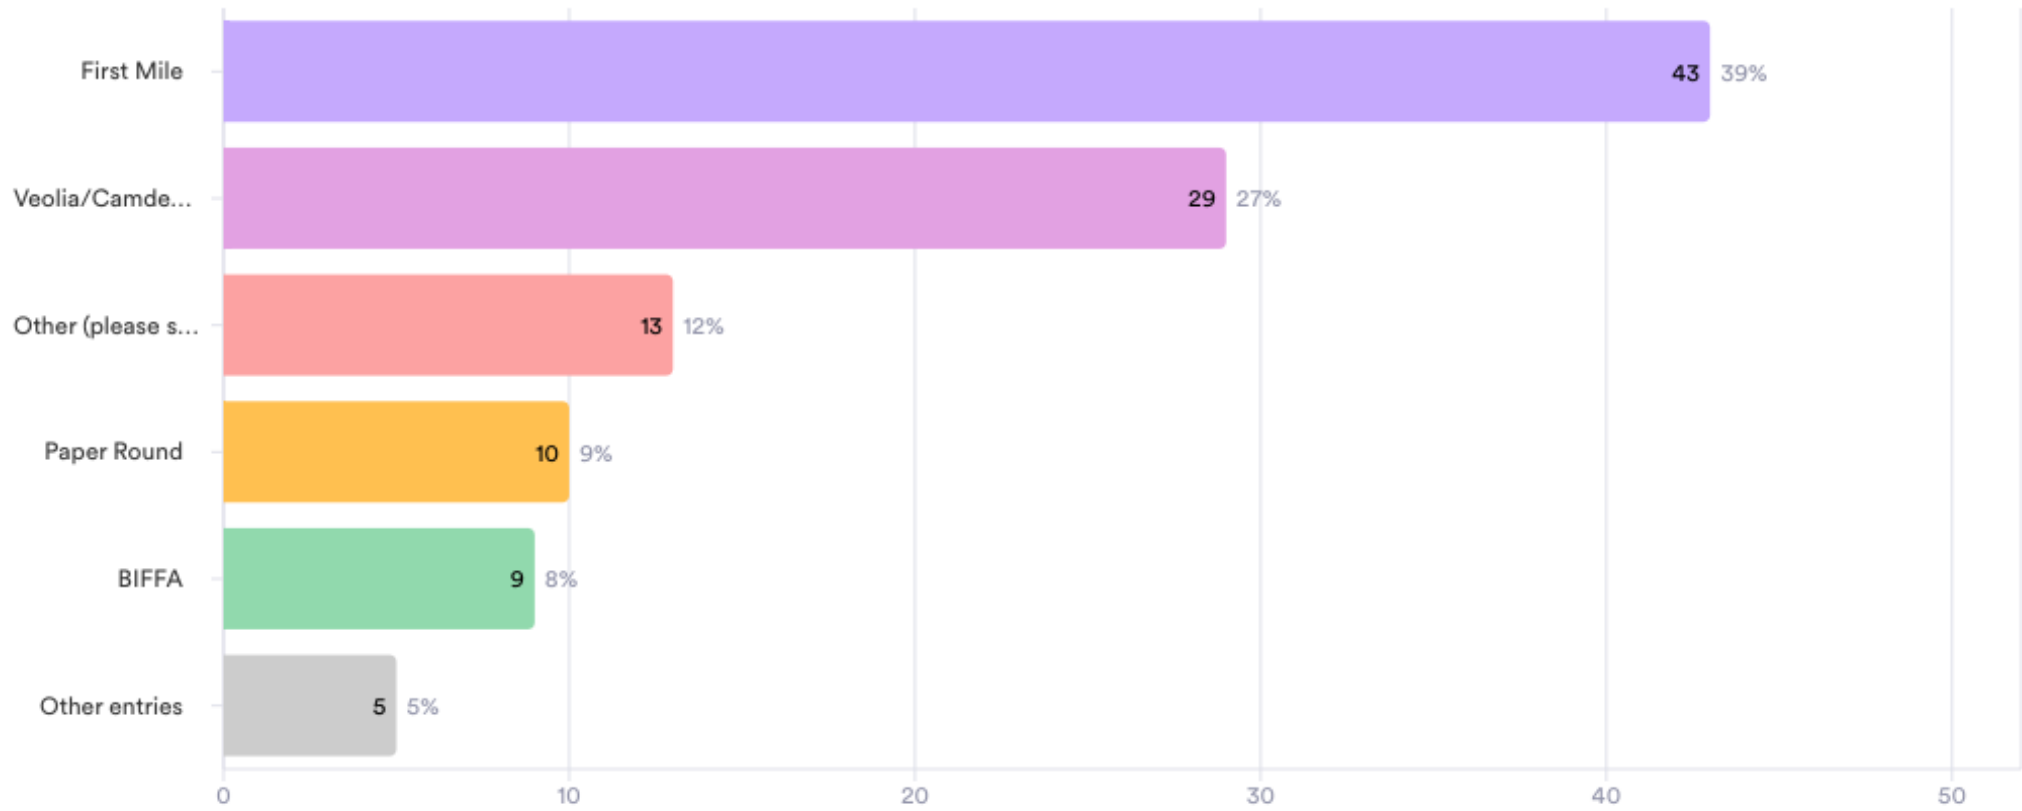

How satisfied are you with your current recycling provider?

109 Responses

Best Response

4

36%
Percentage

109
Responses

Data	Response	%
4	39	36%
3	32	29%
5	29	27%
2	5	5%
1	4	4%

Which recycling provider do you currently use?

109 Responses