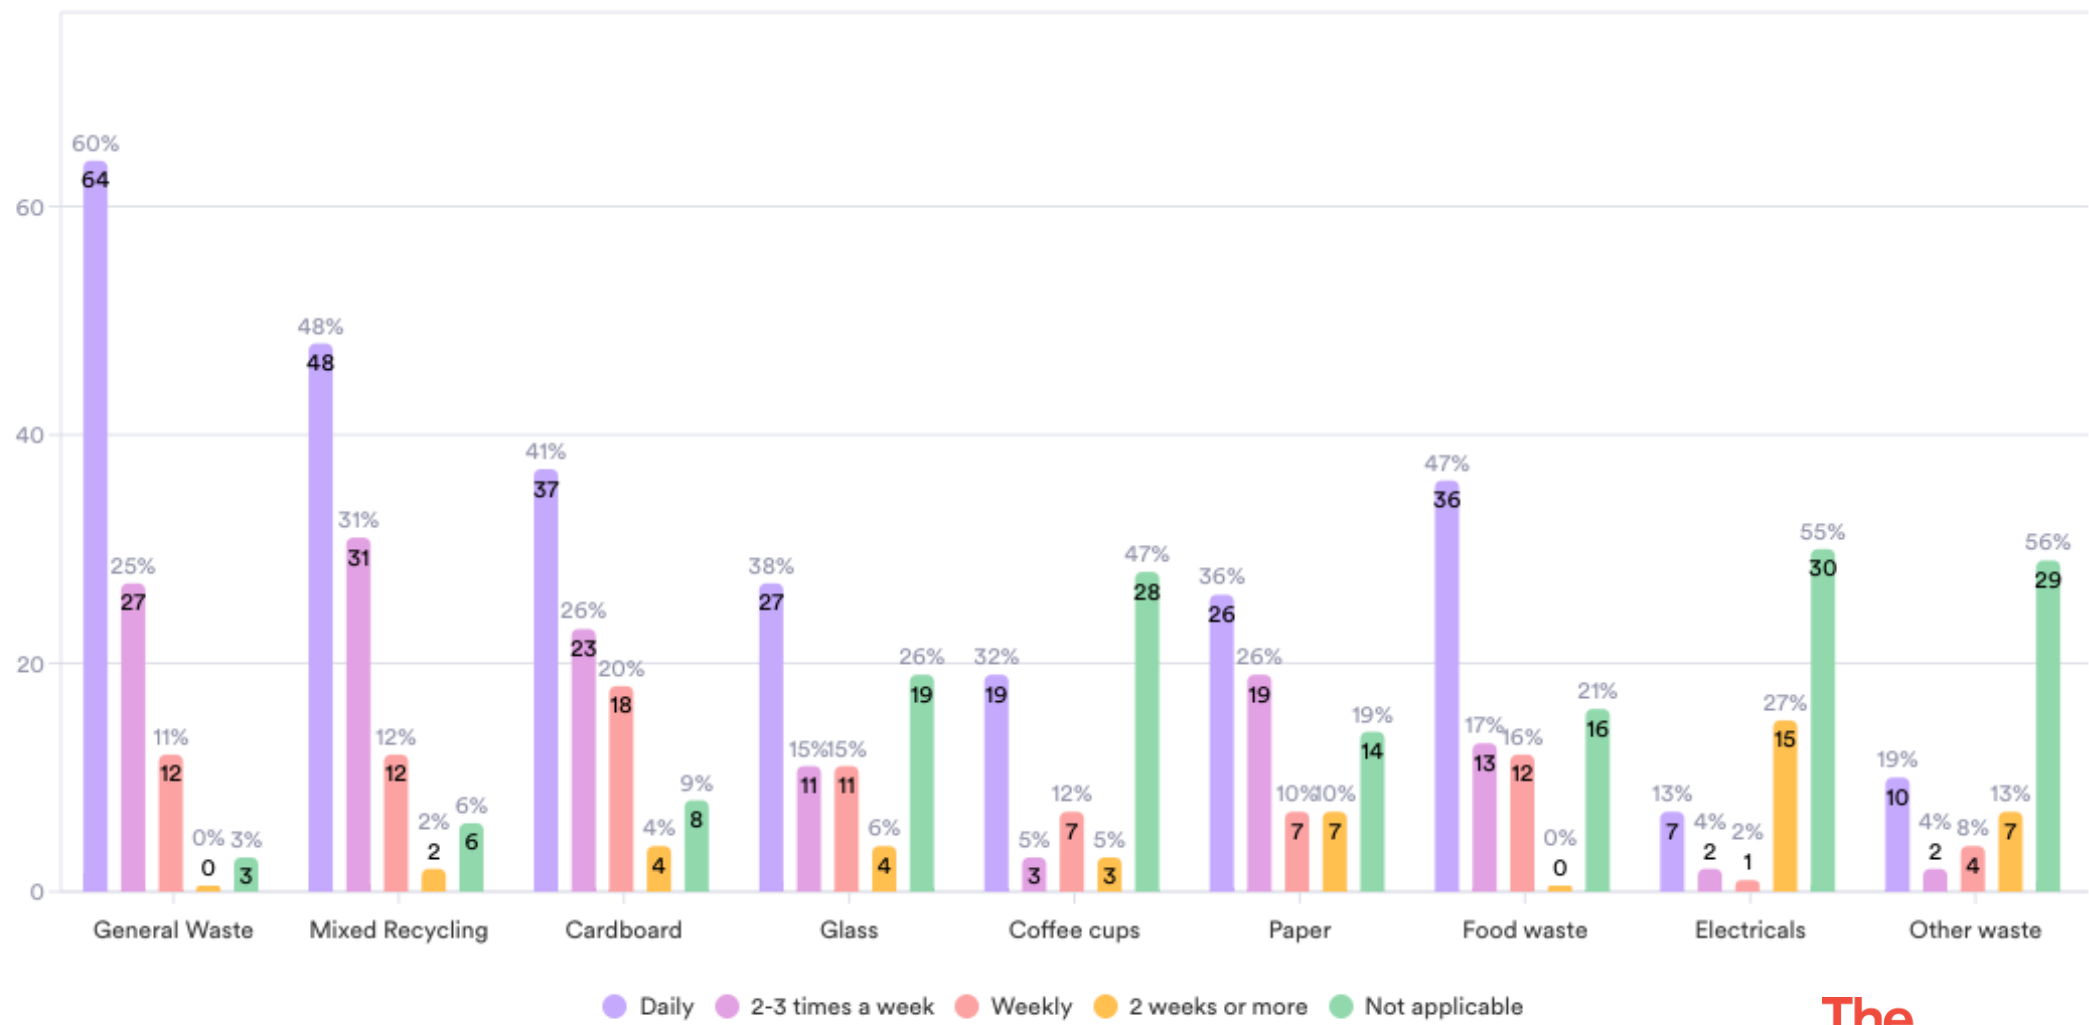

Does your organisation report on recycling levels as part of a ESG report?

108 Responses- 1 Empty

Waste and Recycling in Fitzrovia

What type of waste and recycling do you have collected and how often?

109 Responses