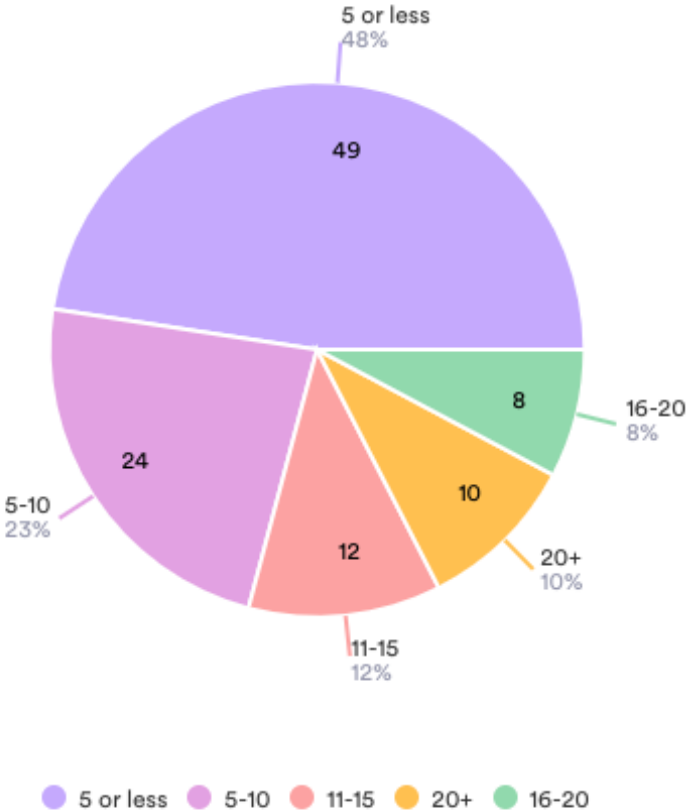

What is important to your business from your waste and recycling provider?

109 Responses

Approximately how many bags do you put out for each collection

103 Responses- 6 Empty

Waste and Recycling in Fitzrovia