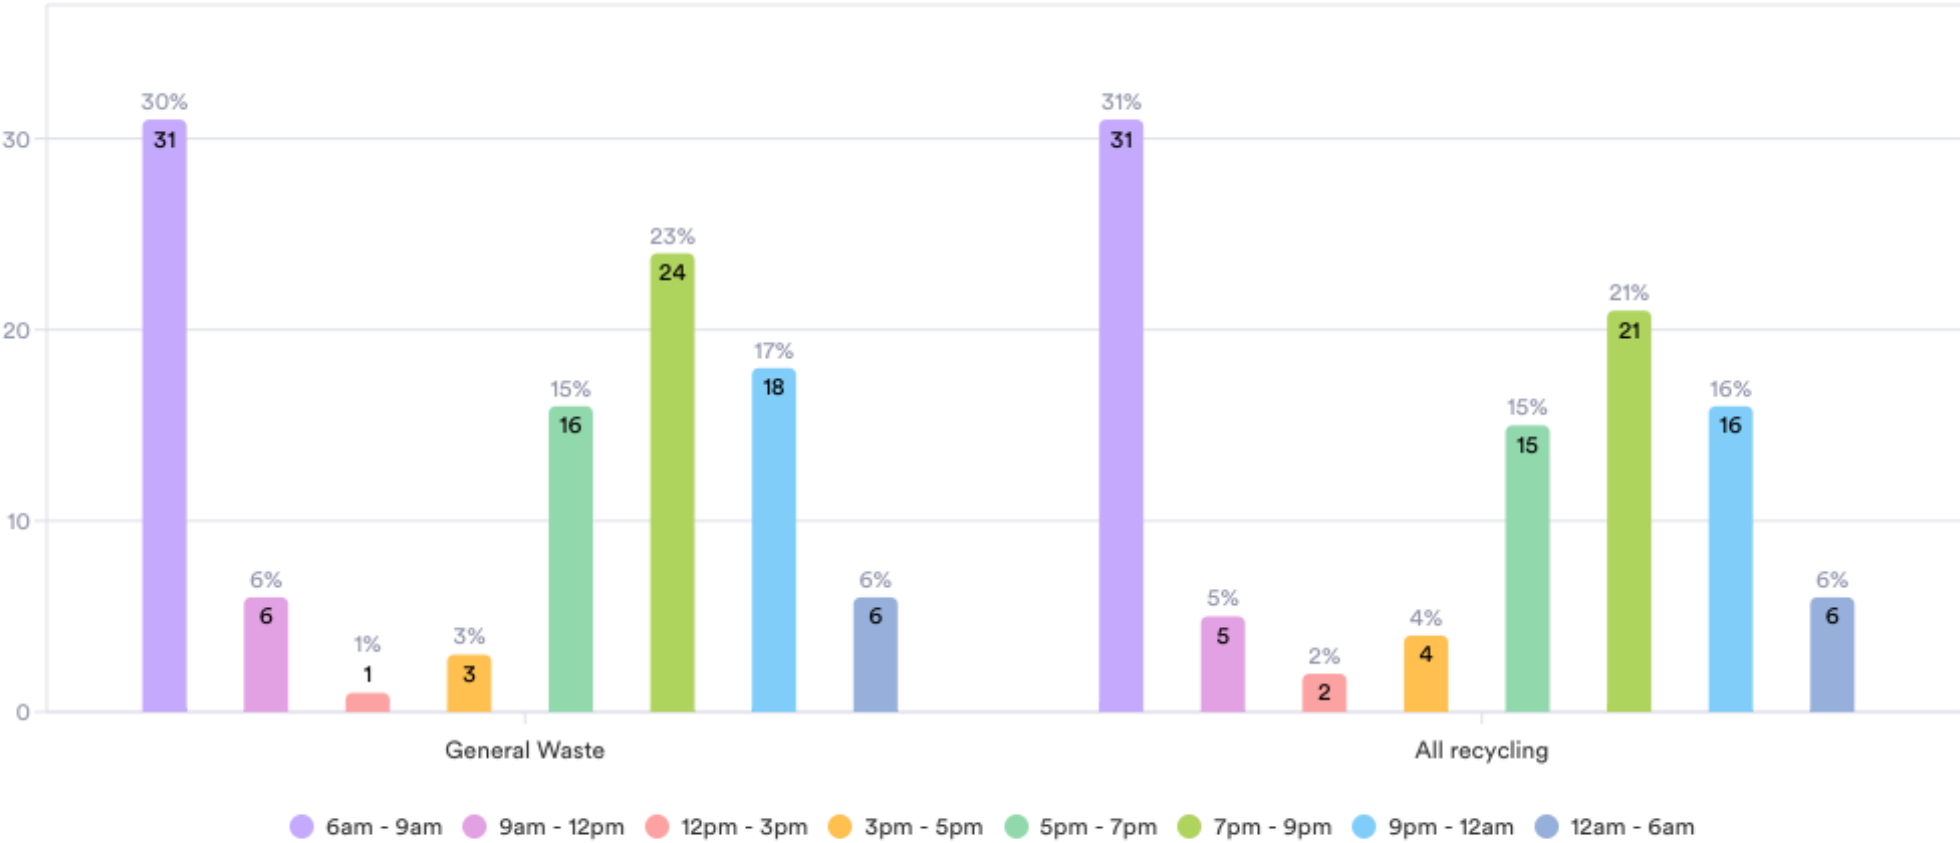

What is the most convenient time i.e. when would you like to put out your waste and recycling for collection?

105 Responses- 4 Empty

Waste and Recycling in Fitzrovia

Waste and Recycling in Fitzrovia

November 2022