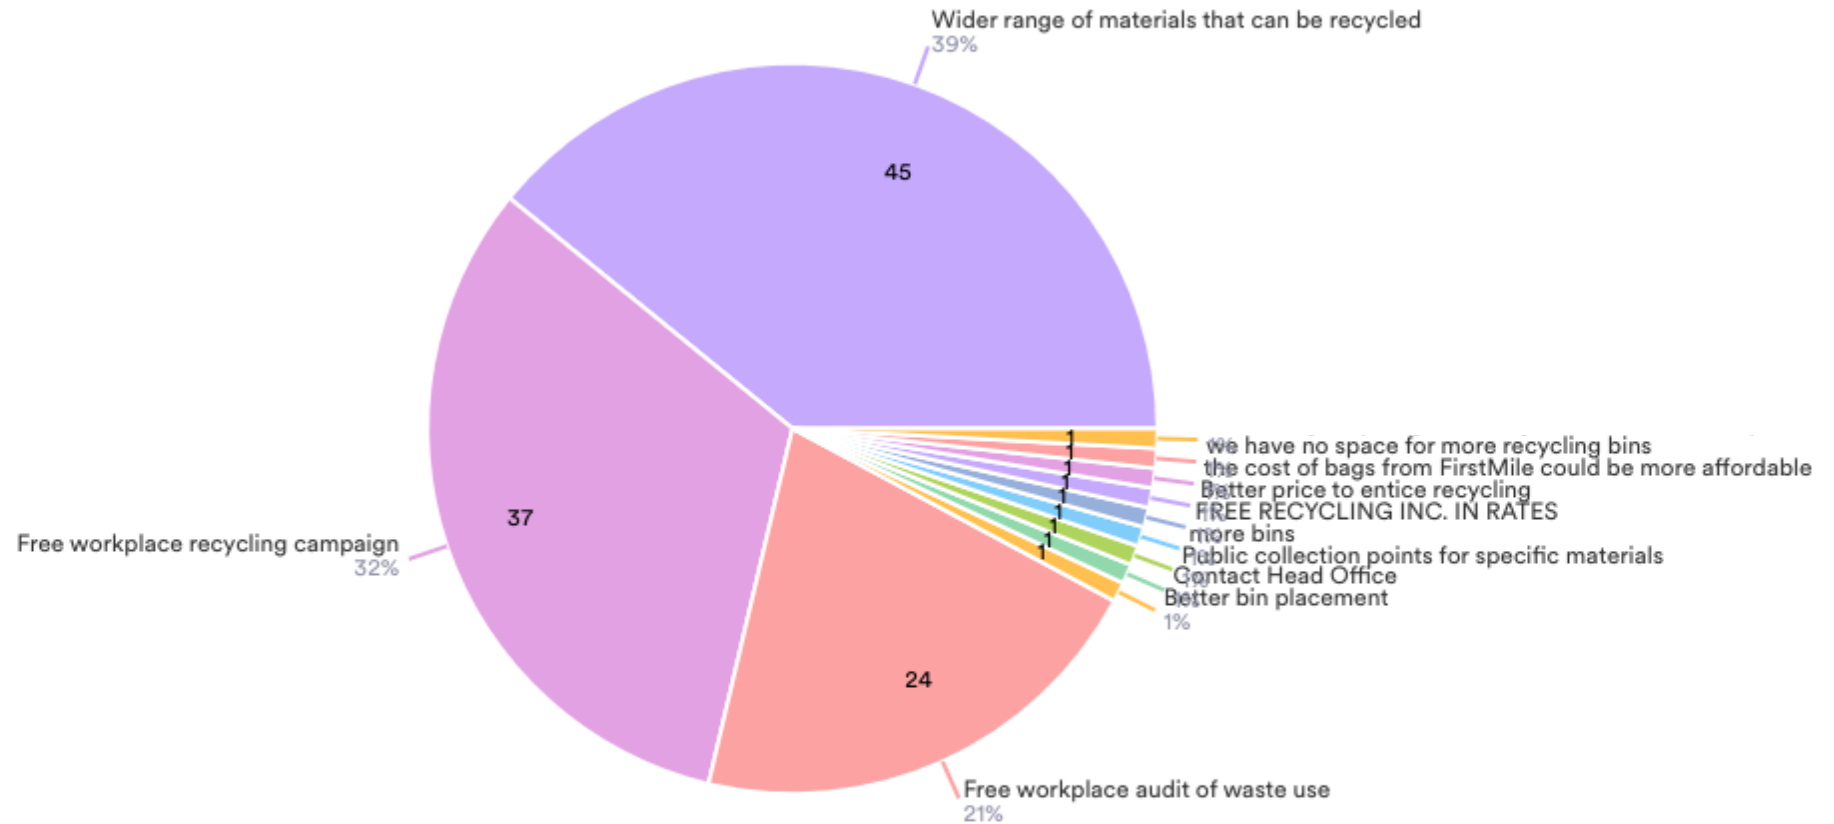

Data	Response	%
4	39	36%
3	32	29%
5	29	27%
2	5	5%
1	4	4%

Which recycling provider do you currently use?

109 Responses

Waste and Recycling in Fitzrovia

What kind of support could help your company increase its recycling?

115 Responses- 24 Empty

- Wider range of materials that can be recycled
- Free workplace recycling campaign
- Free workplace audit of waste use
- Better bin placement
- Contact Head Office
- Public collection points for specific materials
- more bins
- FREE RECYCLING INC. IN RATES
- Better price to entice recycling
- the cost of bags from FirstMile could be more affordable
- we have no space for more recycling bins