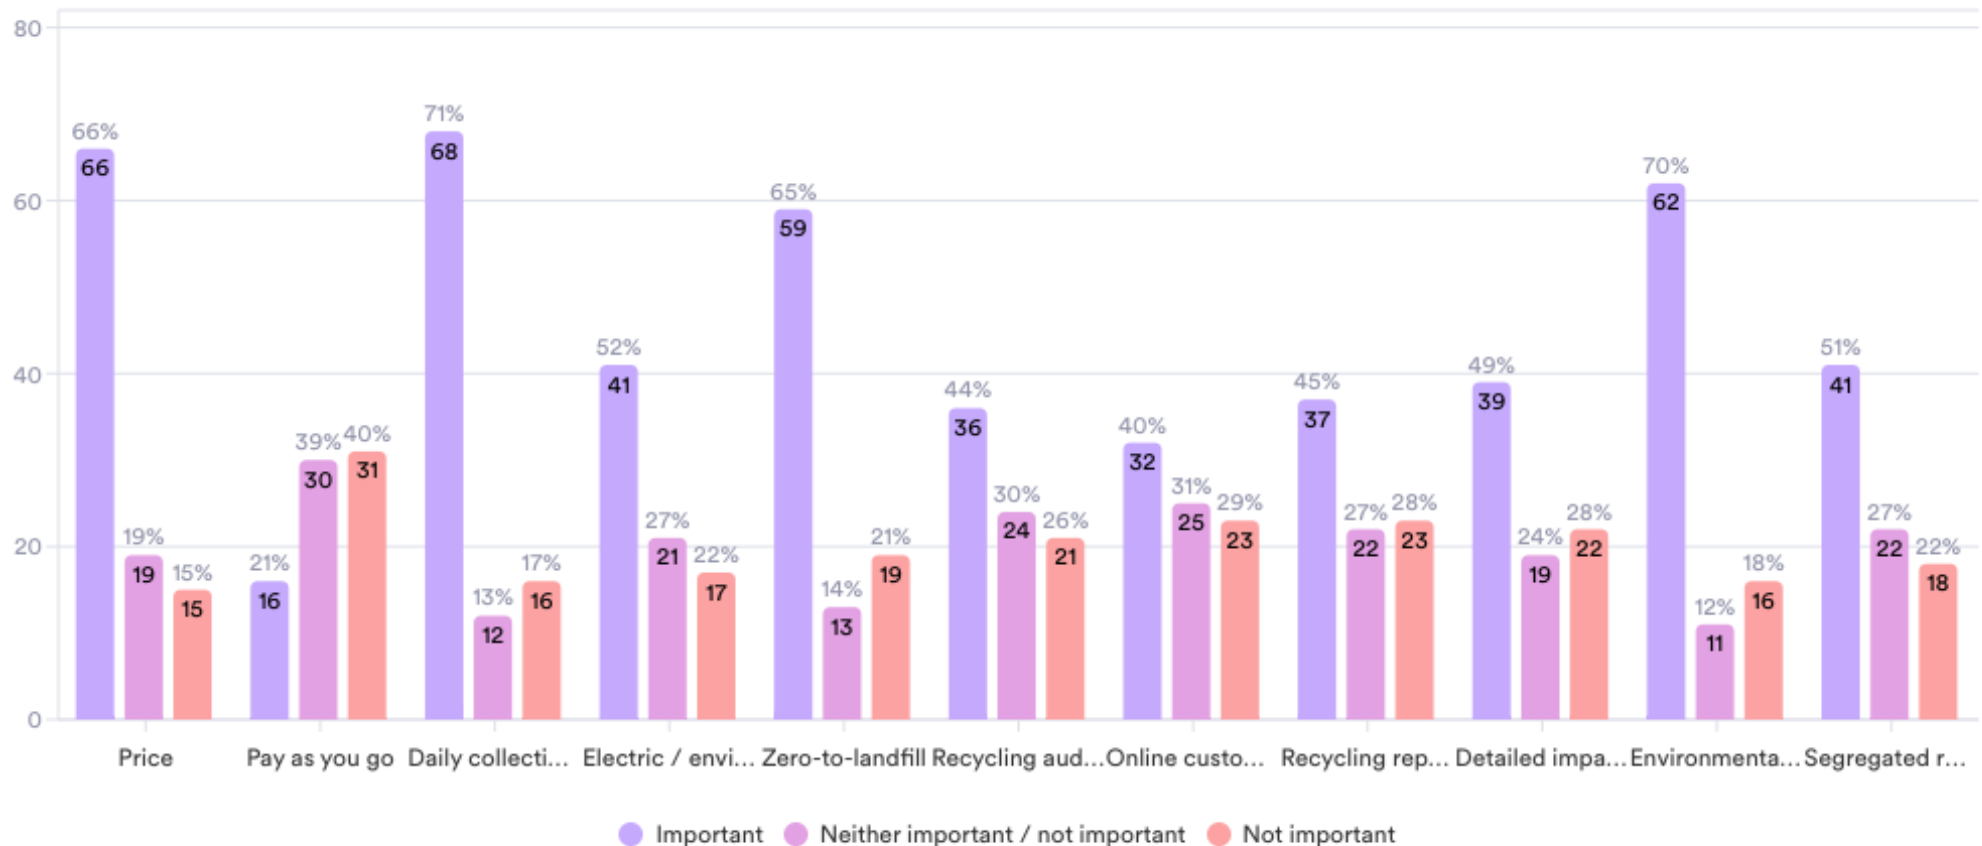

What is important to your business from your waste and recycling provider?

109 Responses

Approximately how many bags do you put out for each collection

103 Responses- 6 Empty

Waste and Recycling in Fitzrovia