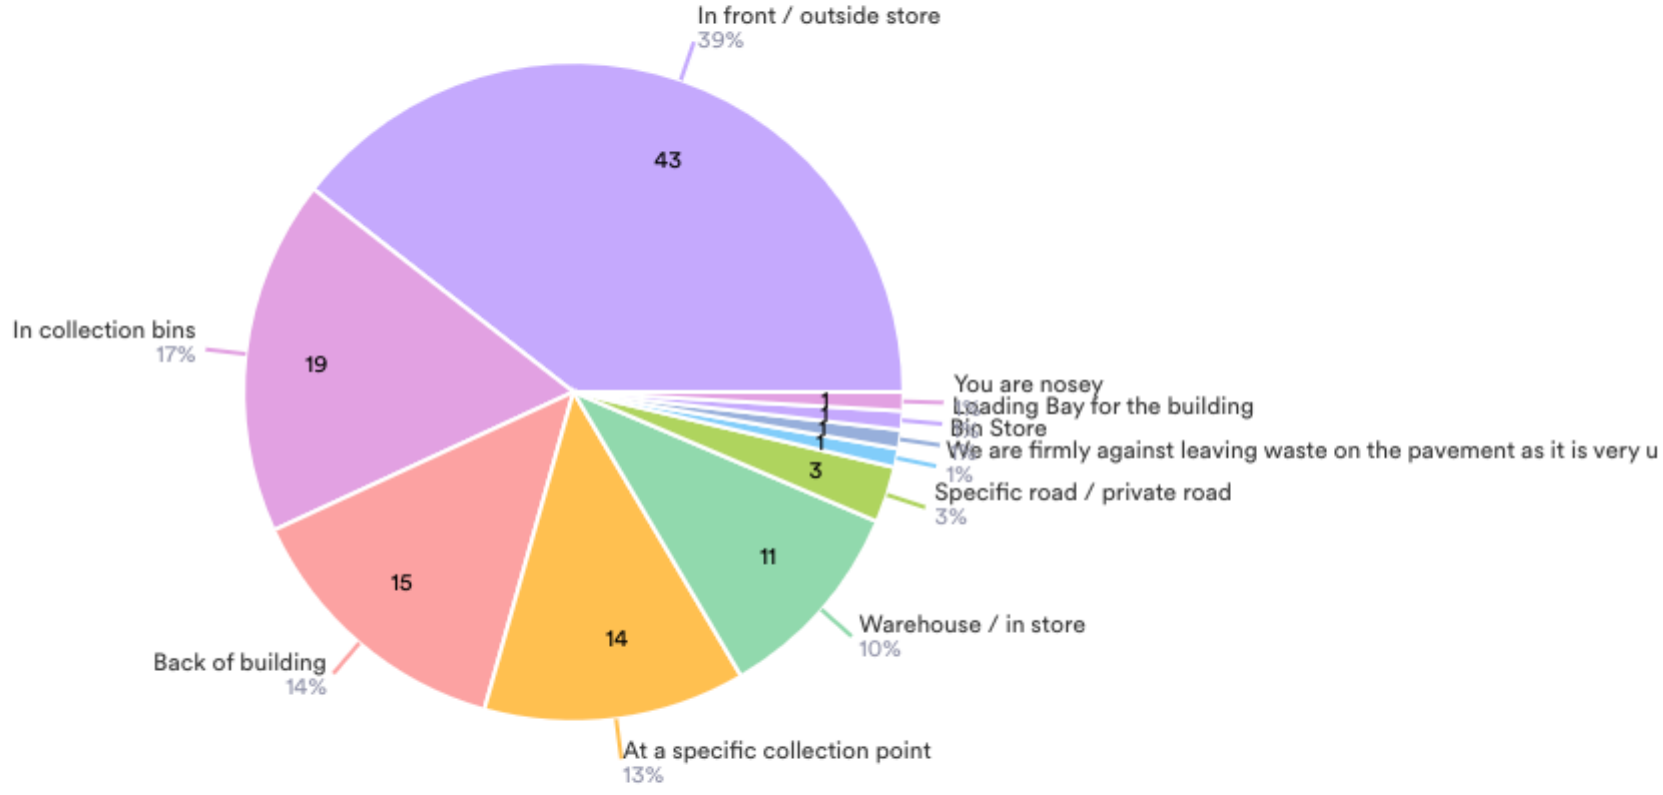

Where do you leave your waste and recycling ready for collection?

109 Responses

- In front / outside store
- In collection bins
- Back of building
- At a specific collection point
- Warehouse / in store
- Specific road / private road
- We are firmly against leaving waste on the pavement as it is very unhygienic attracts pests
- Bin Store
- Loading Bay for the building