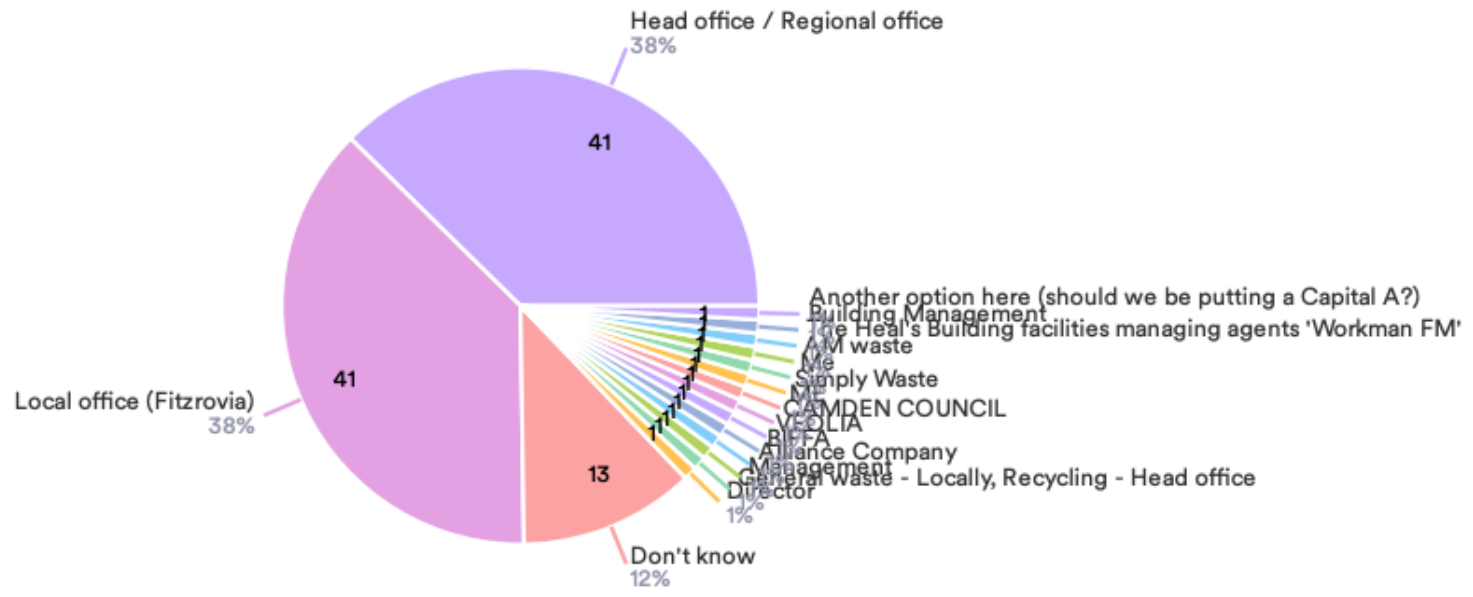

Waste and Recycling in Fitzrovia

Which waste provider do you currently use?

109 Responses

Who is responsible for procuring your waste and recycling suppliers?

109 Responses

- Head office / Regional office
- Local office (Fitzrovia)
- Don't know
- Director
- General waste - Locally, Recycling - Head office
- Management
- Alliance Company
- BIFFA
- VEOLIA
- CAMDEN COUNCIL
- ME
- Simply Waste
- Me
- AM waste
- The Heal's Building facilities managing agents 'Workman FM'
- Building Management