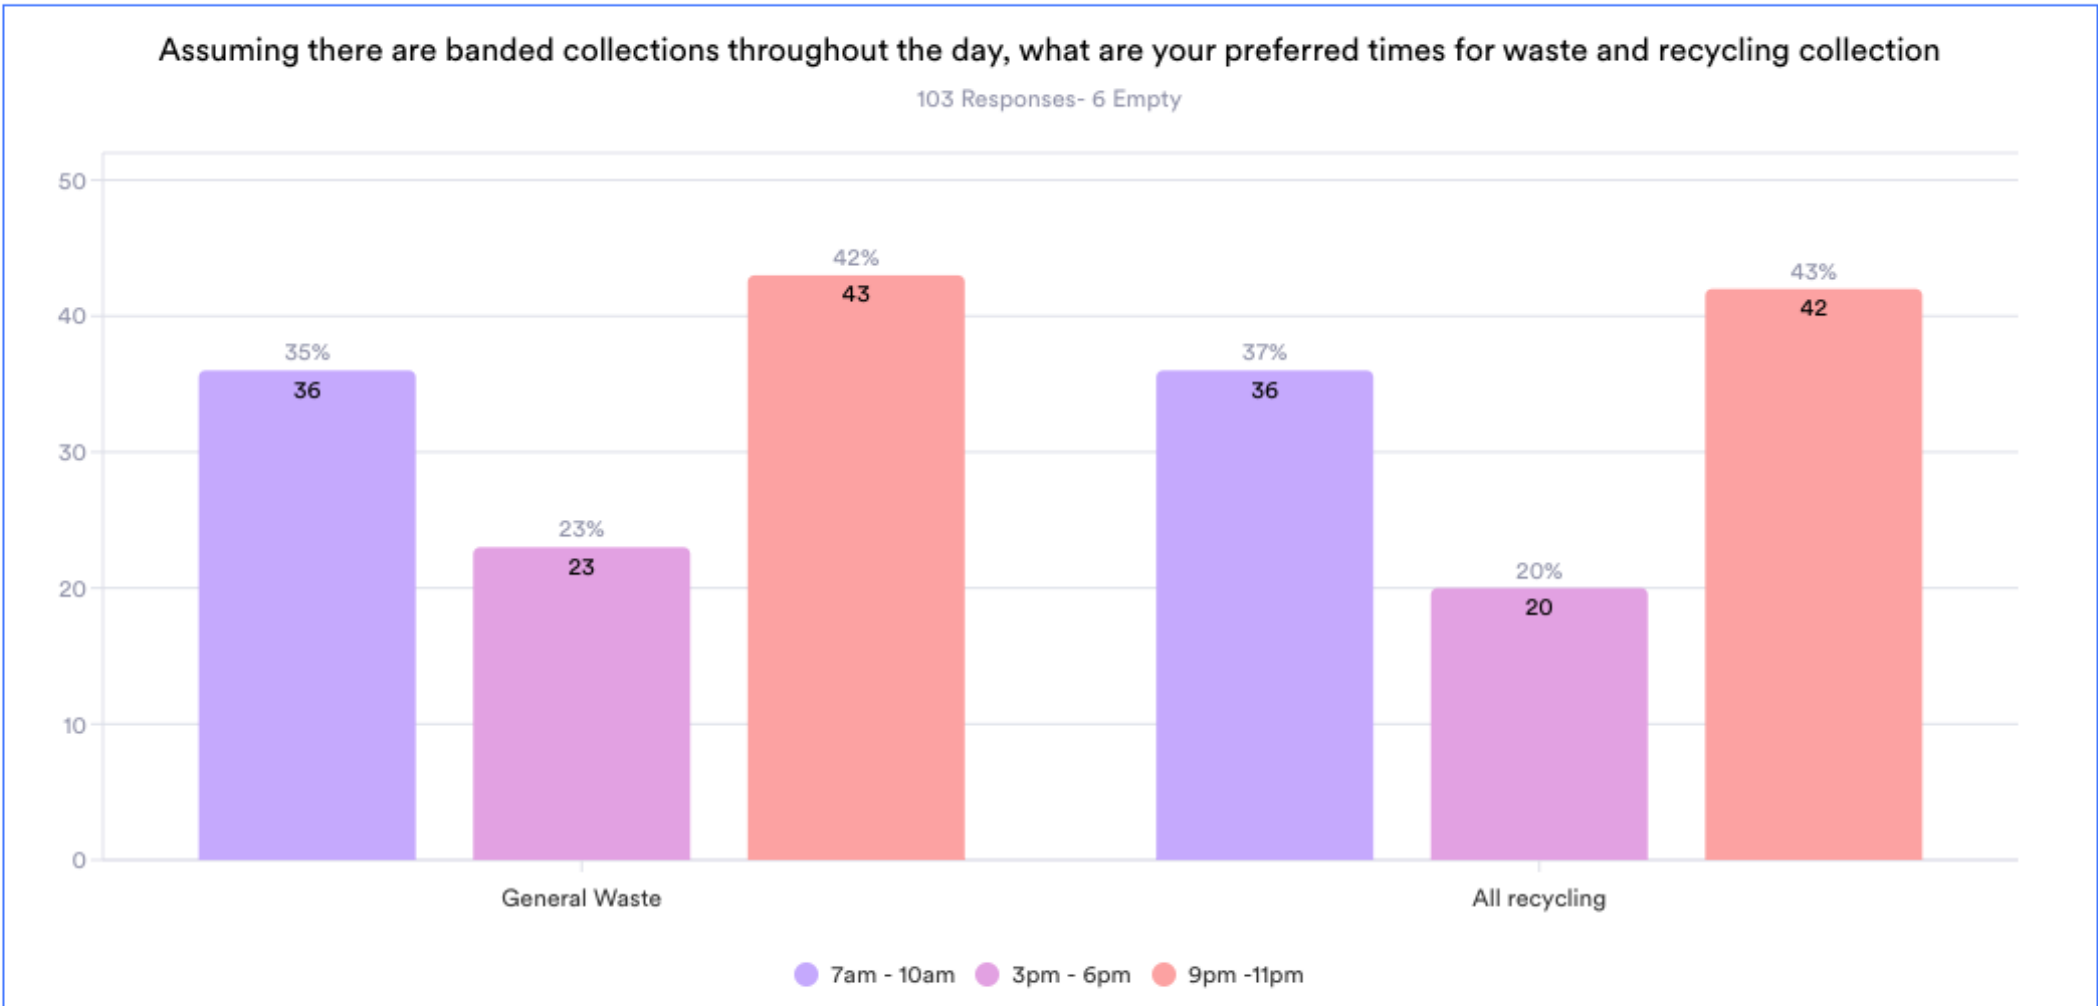

What is the most convenient time i.e. when would you like to put out your waste and recycling for collection?

105 Responses- 4 Empty

Waste and Recycling in Fitzrovia

Waste and Recycling in Fitzrovia

November 2022