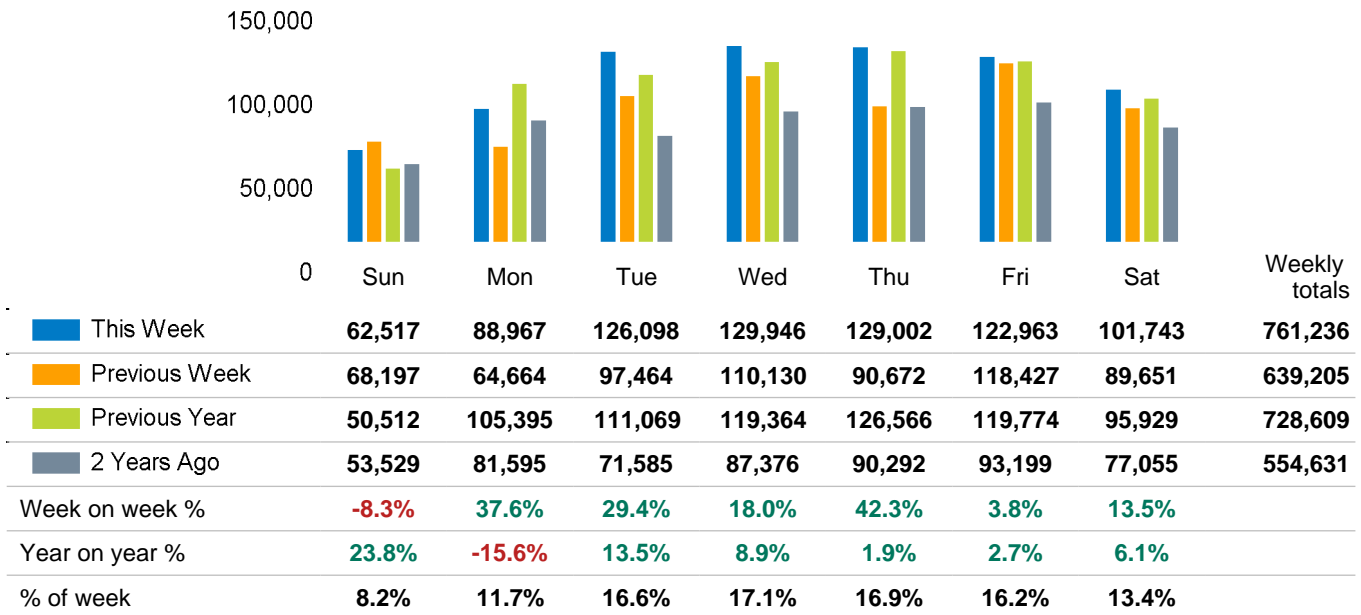

The total number of visitors to Fitzrovia BID for the last 52 weeks is 43,625,017 which is 13.5% up on the previous year.

The total number of visitors for the year to date is 1,400,441 which is 8.4% up on the previous year.

The total number of visitors to Fitzrovia BID in week commencing 7 January 2024 was 761,236.

The busiest day in week commencing 7 January 2024 was Wednesday with 129,946 visitors.

The peak hour of the week was 13:00 on Tuesday 9 January 2024 with footfall of 11,753.

Footfall Counts by week

■ This Week ■ Previous Year
■ Previous Week ■ 2 Years Ago

Weather

	Sun	Mon	Tue	Wed	Thu	Fri	Sat
This week							
	7°	5°	4°	5°	5°	6°	6°
Previous week							
	12°	12°	13°	13°	12°	9°	8°
Previous year							
	13°	10°	9°	13°	11°	13°	11°

Footfall Counts by day

Footfall Counts by hour

Footfall Counts by week

Footfall Counts by location

Footfall Counts by location

Reporting dates

This week - 07 January 2024 - 13 January 2024

Year to Date % Change is the annual % change in footfall from January of this year compared to the same period last year. Week 1, 2024 to Week 2, 2024 Vs Week 1, 2023 to Week 2, 2023