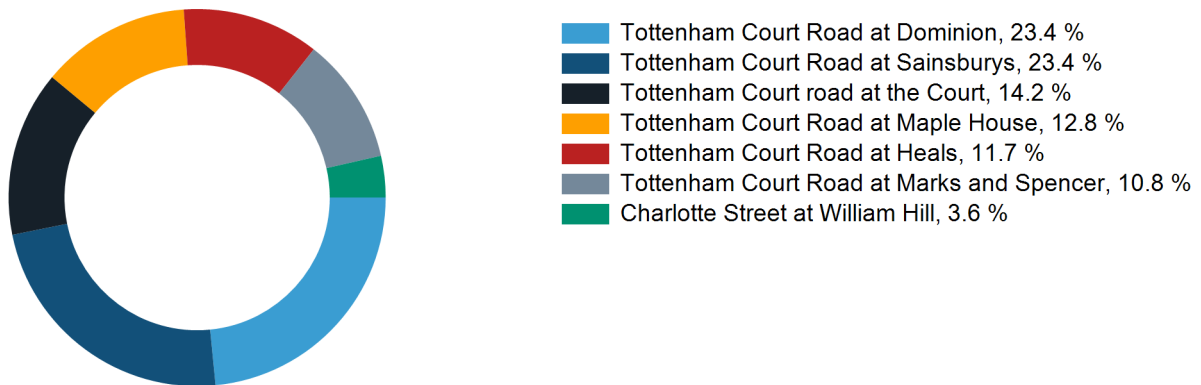

Footfall Counts by day

Footfall Counts by hour

Footfall Counts by week

Footfall Counts by location

Footfall Counts by location

Reporting dates

This week - 07 January 2024 - 13 January 2024

Year to Date % Change is the annual % change in footfall from January of this year compared to the same period last year. Week 1, 2024 to Week 2, 2024 Vs Week 1, 2023 to Week 2, 2023