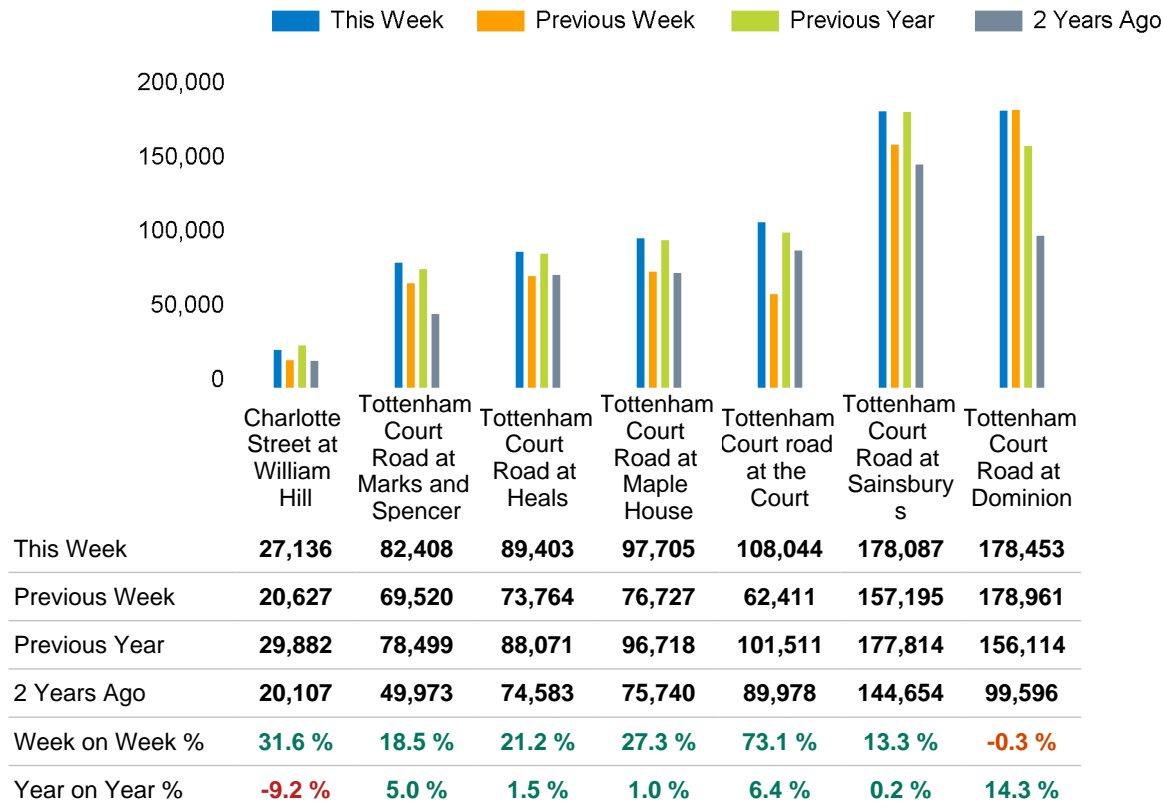

The total number of visitors to Fitzrovia BID in week commencing 7 January 2024 was 761,236.

The busiest day in week commencing 7 January 2024 was Wednesday with 129,946 visitors.

The peak hour of the week was 13:00 on Tuesday 9 January 2024 with footfall of 11,753.

Footfall Counts by week

■ This Week ■ Previous Year
■ Previous Week ■ 2 Years Ago

Weather

	Sun	Mon	Tue	Wed	Thu	Fri	Sat
This week							
	7°	5°	4°	5°	5°	6°	6°
Previous week							
	12°	12°	13°	13°	12°	9°	8°
Previous year							
	13°	10°	9°	13°	11°	13°	11°

Footfall Counts by day

Footfall Counts by hour

Footfall Counts by week

Footfall Counts by location

Footfall Counts by location

Reporting dates

This week - 07 January 2024 - 13 January 2024

Year to Date % Change is the annual % change in footfall from January of this year compared to the same period last year. Week 1, 2024 to Week 2, 2024 Vs Week 1, 2023 to Week 2, 2023

Year on Year % Change is the % change in footfall for this week compared to the same week in the previous year. Week 2, 2024 Vs Week 2, 2023

Week on Week % Change is the % change in footfall for this week from the previous week. Week 2 2024 Vs Week 1 2024