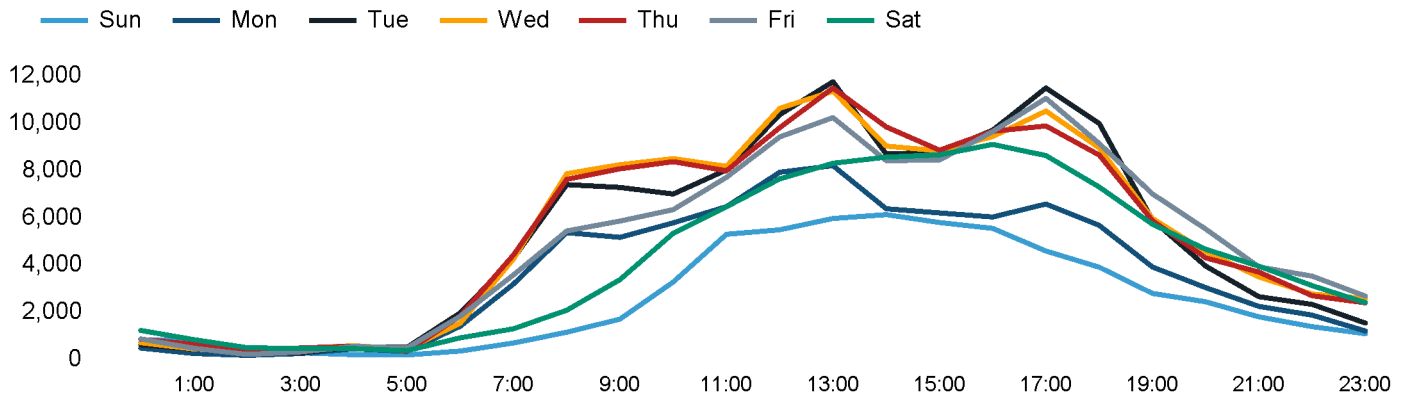

The total number of visitors to Fitzrovia BID in week commencing 7 January 2024 was 761,236.

The busiest day in week commencing 7 January 2024 was Wednesday with 129,946 visitors.

The peak hour of the week was 13:00 on Tuesday 9 January 2024 with footfall of 11,753.

Footfall Counts by week

■ This Week ■ Previous Year
■ Previous Week ■ 2 Years Ago

Weather

	Sun	Mon	Tue	Wed	Thu	Fri	Sat
This week							
	7°	5°	4°	5°	5°	6°	6°
Previous week							
	12°	12°	13°	13°	12°	9°	8°
Previous year							
	13°	10°	9°	13°	11°	13°	11°

Footfall Counts by day

Footfall Counts by hour

Footfall Counts by week

Footfall Counts by location

Footfall Counts by location

Reporting dates

This week - 07 January 2024 - 13 January 2024

Year to Date % Change is the annual % change in footfall from January of this year compared to the same period last year. Week 1, 2024 to Week 2, 2024 Vs Week 1, 2023 to Week 2, 2023