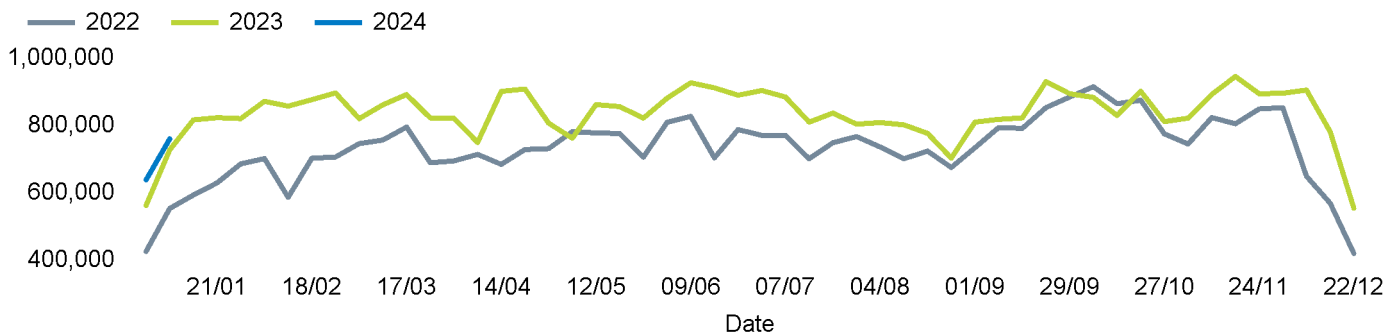

The total number of visitors to Fitzrovia BID in week commencing 7 January 2024 was 761,236.

The busiest day in week commencing 7 January 2024 was Wednesday with 129,946 visitors.

The peak hour of the week was 13:00 on Tuesday 9 January 2024 with footfall of 11,753.

Footfall Counts by week

■ This Week ■ Previous Year
■ Previous Week ■ 2 Years Ago

Weather

	Sun	Mon	Tue	Wed	Thu	Fri	Sat
This week							
	7°	5°	4°	5°	5°	6°	6°
Previous week							
	12°	12°	13°	13°	12°	9°	8°
Previous year							
	13°	10°	9°	13°	11°	13°	11°

Footfall Counts by day

Footfall Counts by hour

Footfall Counts by week

Footfall Counts by location

Footfall Counts by location

Reporting dates

This week - 07 January 2024 - 13 January 2024

Year to Date % Change is the annual % change in footfall from January of this year compared to the same period last year. Week 1, 2024 to Week 2, 2024 Vs Week 1, 2023 to Week 2, 2023