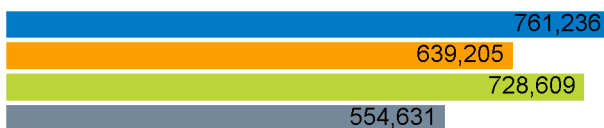

Weekly Footfall Counts

	Year to date %		Year on year %		Week on week %	
	2024	2023	2024	2023	2024	2023
Fitzrovia BID	8.4%	31.6%	4.5%	31.4%	19.1%	29.3%
Greater London	2.4%	29.1%	-2.6%	23.9%	-10.2%	-0.6%
High Street Index (Westminster)	4.3%	47.0%	-3.0%	36.9%	-21.3%	-10.8%
High Street Index - BDSU (BDSU - Multifunctional)	1.4%	11.4%	-1.1%	9.8%	0.5%	5.1%
UK	1.5%	15.7%	-1.0%	12.3%	-3.4%	1.4%

Benchmark calculations (Year on Year and Week on Week) have been calculated using like for like data sets (only those counters available in both comparison periods) to ensure statistical accuracy

Headlines

The total number of visitors to Fitzrovia BID for the last 52 weeks is 43,625,017 which is 13.5% up on the previous year.

The total number of visitors for the year to date is 1,400,441 which is 8.4% up on the previous year.

The total number of visitors to Fitzrovia BID in week commencing 7 January 2024 was 761,236.

The busiest day in week commencing 7 January 2024 was Wednesday with 129,946 visitors.

The peak hour of the week was 13:00 on Tuesday 9 January 2024 with footfall of 11,753.

Footfall Counts by week

■ This Week   ■ Previous Year
■ Previous Week   ■ 2 Years Ago

Weather

	Sun	Mon	Tue	Wed	Thu	Fri	Sat
This week							
	7°	5°	4°	5°	5°	6°	6°
Previous week							
	12°	12°	13°	13°	12°	9°	8°
Previous year							
	13°	10°	9°	13°	11°	13°	11°