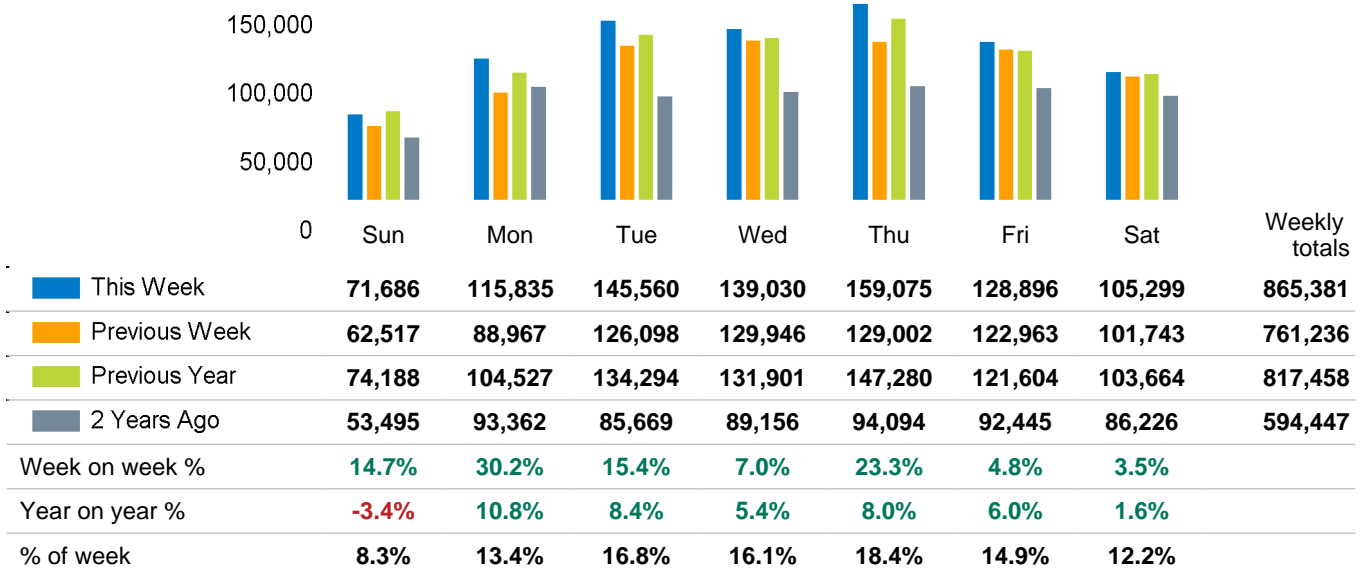

The total number of visitors to Fitzrovia BID for the last 52 weeks is 43,672,940 which is 12.9% up on the previous year.

The total number of visitors for the year to date is 2,265,822 which is 7.4% up on the previous year.

The total number of visitors to Fitzrovia BID in week commencing 14 January 2024 was 865,381.

The busiest day in week commencing 14 January 2024 was Thursday with 159,075 visitors.

The peak hour of the week was 13:00 on Thursday 18 January 2024 with footfall of 13,427.

Footfall Counts by week

■ This Week ■ Previous Year
■ Previous Week ■ 2 Years Ago

Weather

	Sun	Mon	Tue	Wed	Thu	Fri	Sat
This week	6°	6°	4°	4°	3°	6°	6°
Previous week	7°	5°	4°	5°	5°	6°	6°
Previous year	12°	8°	5°	2°	5°	5°	7°

Footfall Counts by day

Footfall Counts by hour

Footfall Counts by week

Footfall Counts by location

Footfall Counts by location

Reporting dates

This week - 14 January 2024 - 20 January 2024

Year to Date % Change is the annual % change in footfall from January of this year compared to the same period last year. Week 1, 2024 Vs Week 1, 2023 to Week 3, 2024 Vs Week 3, 2023