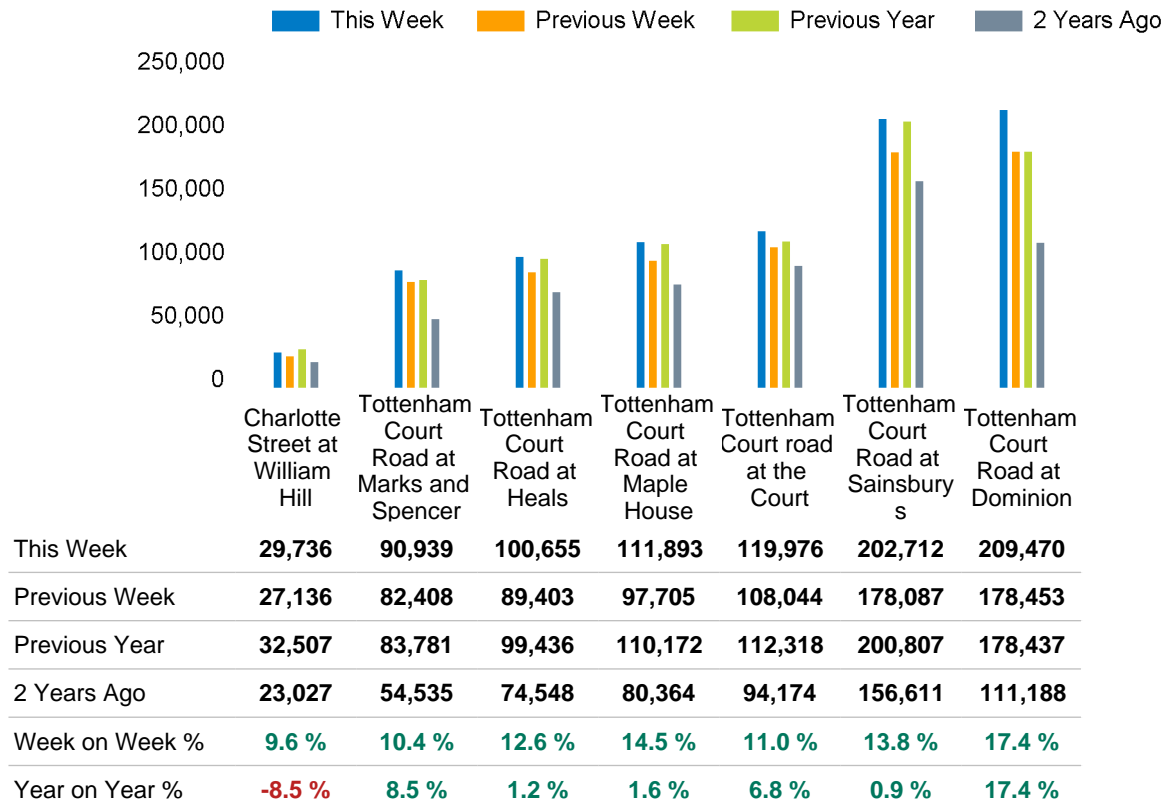

The total number of visitors to Fitzrovia BID in week commencing 14 January 2024 was 865,381.

The busiest day in week commencing 14 January 2024 was Thursday with 159,075 visitors.

The peak hour of the week was 13:00 on Thursday 18 January 2024 with footfall of 13,427.

Footfall Counts by week

■ This Week ■ Previous Year
■ Previous Week ■ 2 Years Ago

Weather

	Sun	Mon	Tue	Wed	Thu	Fri	Sat
This week	6°	6°	4°	4°	3°	6°	6°
Previous week	7°	5°	4°	5°	5°	6°	6°
Previous year	12°	8°	5°	2°	5°	5°	7°

Footfall Counts by day

Footfall Counts by hour

Footfall Counts by week

Footfall Counts by location

Footfall Counts by location

Reporting dates

This week - 14 January 2024 - 20 January 2024

Year to Date % Change is the annual % change in footfall from January of this year compared to the same period last year. Week 1, 2024 Vs Week 1, 2023 to Week 3, 2024 Vs Week 3, 2023

Year on Year % Change is the % change in footfall for this week compared to the same week in the previous year. Week 3, 2024 Vs Week 3, 2023

Week on Week % Change is the % change in footfall for this week from the previous week. Week 3 2024 Vs Week 2 2024