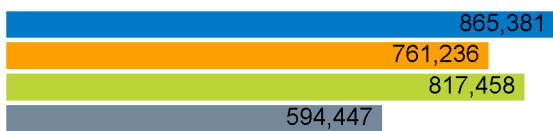

Weekly Footfall Counts

	Year to date %		Year on year %		Week on week %	
	2024	2023	2024	2023	2024	2023
Fitzrovia BID	7.4%	33.8%	5.9%	37.5%	13.7%	12.2%
Greater London	1.0%	28.4%	-1.7%	27.1%	7.3%	7.0%
High Street Index (Westminster)	2.5%	44.9%	-1.2%	40.8%	9.1%	8.2%
High Street Index - BDSU (BDSU - Multifunctional)	-0.6%	11.2%	-4.3%	10.8%	2.0%	5.5%
UK	-0.5%	15.1%	-4.3%	14.1%	2.2%	5.8%

Benchmark calculations (Year on Year and Week on Week) have been calculated using like for like data sets (only those counters available in both comparison periods) to ensure statistical accuracy

Headlines

The total number of visitors to Fitzrovia BID for the last 52 weeks is 43,672,940 which is 12.9% up on the previous year.

The total number of visitors for the year to date is 2,265,822 which is 7.4% up on the previous year.

The total number of visitors to Fitzrovia BID in week commencing 14 January 2024 was 865,381.

The busiest day in week commencing 14 January 2024 was Thursday with 159,075 visitors.

The peak hour of the week was 13:00 on Thursday 18 January 2024 with footfall of 13,427.

Footfall Counts by week

■ This Week   ■ Previous Year
■ Previous Week   ■ 2 Years Ago

Weather

	Sun	Mon	Tue	Wed	Thu	Fri	Sat
This week	6°	6°	4°	4°	3°	6°	6°
Previous week	7°	5°	4°	5°	5°	6°	6°
Previous year	12°	8°	5°	2°	5°	5°	7°