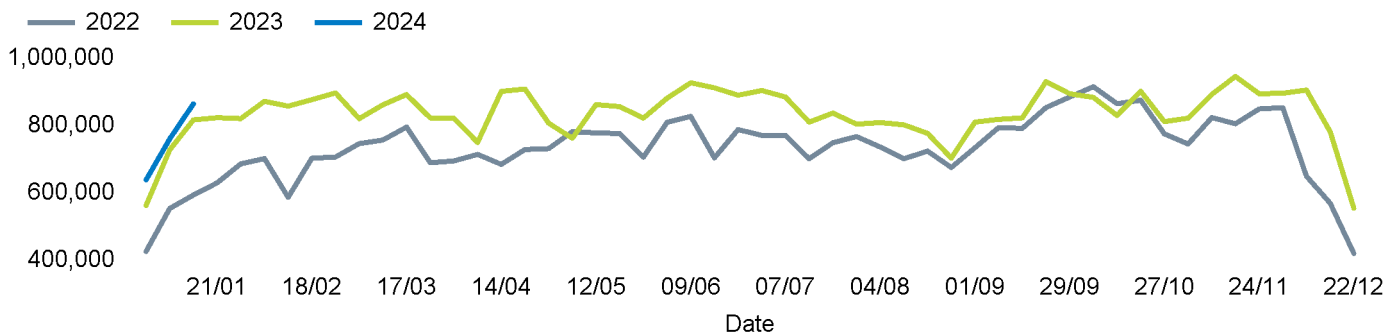

The total number of visitors to Fitzrovia BID in week commencing 14 January 2024 was 865,381.

The busiest day in week commencing 14 January 2024 was Thursday with 159,075 visitors.

The peak hour of the week was 13:00 on Thursday 18 January 2024 with footfall of 13,427.

Footfall Counts by week

■ This Week ■ Previous Year
■ Previous Week ■ 2 Years Ago

Weather

	Sun	Mon	Tue	Wed	Thu	Fri	Sat
This week	6°	6°	4°	4°	3°	6°	6°
Previous week	7°	5°	4°	5°	5°	6°	6°
Previous year	12°	8°	5°	2°	5°	5°	7°

Footfall Counts by day

Footfall Counts by hour

Footfall Counts by week

Footfall Counts by location

Footfall Counts by location

Reporting dates

This week - 14 January 2024 - 20 January 2024

Year to Date % Change is the annual % change in footfall from January of this year compared to the same period last year. Week 1, 2024 Vs Week 1, 2023 to Week 3, 2024 Vs Week 3, 2023