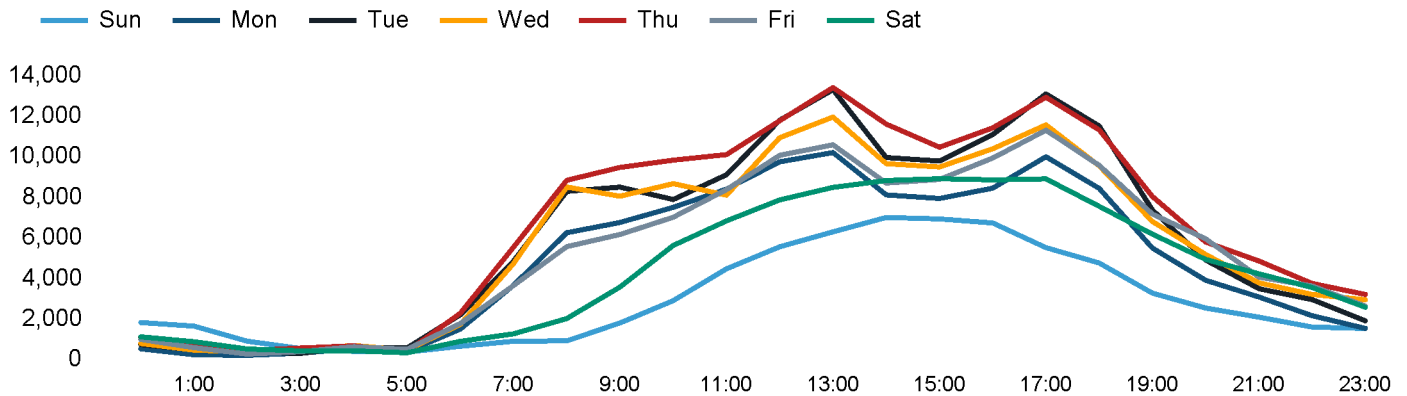

The total number of visitors to Fitzrovia BID in week commencing 14 January 2024 was 865,381.

The busiest day in week commencing 14 January 2024 was Thursday with 159,075 visitors.

The peak hour of the week was 13:00 on Thursday 18 January 2024 with footfall of 13,427.

Footfall Counts by week

■ This Week ■ Previous Year
■ Previous Week ■ 2 Years Ago

Weather

	Sun	Mon	Tue	Wed	Thu	Fri	Sat
This week	6°	6°	4°	4°	3°	6°	6°
Previous week	7°	5°	4°	5°	5°	6°	6°
Previous year	12°	8°	5°	2°	5°	5°	7°

Footfall Counts by day

Footfall Counts by hour

Footfall Counts by week

Footfall Counts by location

Footfall Counts by location

Reporting dates

This week - 14 January 2024 - 20 January 2024

Year to Date % Change is the annual % change in footfall from January of this year compared to the same period last year. Week 1, 2024 Vs Week 1, 2023 to Week 3, 2024 Vs Week 3, 2023