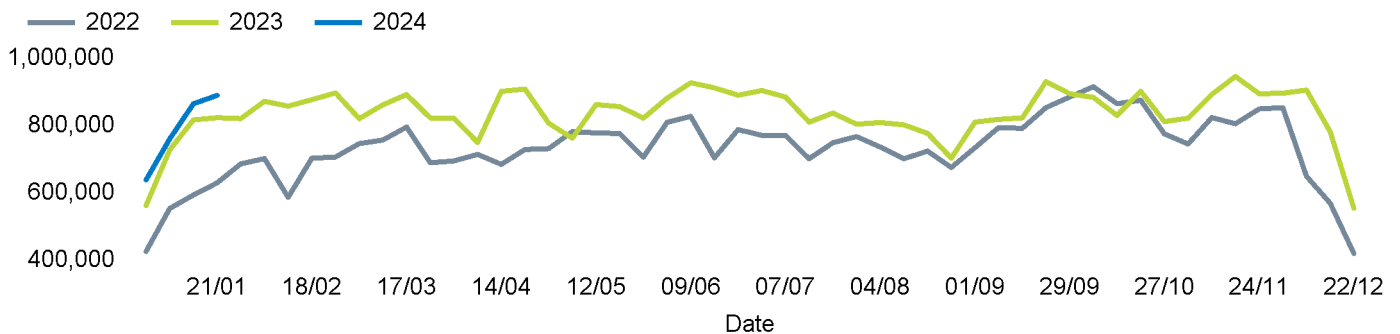

The total number of visitors to Fitzrovia BID in week commencing 21 January 2024 was 890,280.

The busiest day in week commencing 21 January 2024 was Wednesday with 164,090 visitors.

The peak hour of the week was 13:00 on Thursday 25 January 2024 with footfall of 14,049.

Footfall Counts by week

■ This Week ■ Previous Year
■ Previous Week ■ 2 Years Ago

Weather

	Sun	Mon	Tue	Wed	Thu	Fri	Sat
This week	13°	13°	13°	13°	13°	13°	13°
Previous week	6°	6°	4°	4°	3°	6°	6°
Previous year	6°	5°	5°	5°	6°	7°	6°

Footfall Counts by day

Footfall Counts by hour

Footfall Counts by week

Footfall Counts by location

Footfall Counts by location

Reporting dates

This week - 21 January 2024 - 27 January 2024

Year to Date % Change is the annual % change in footfall from January of this year compared to the same period last year. Week 1, 2024 to Week 4, 2024 Vs Week 1, 2023 to Week 4, 2023