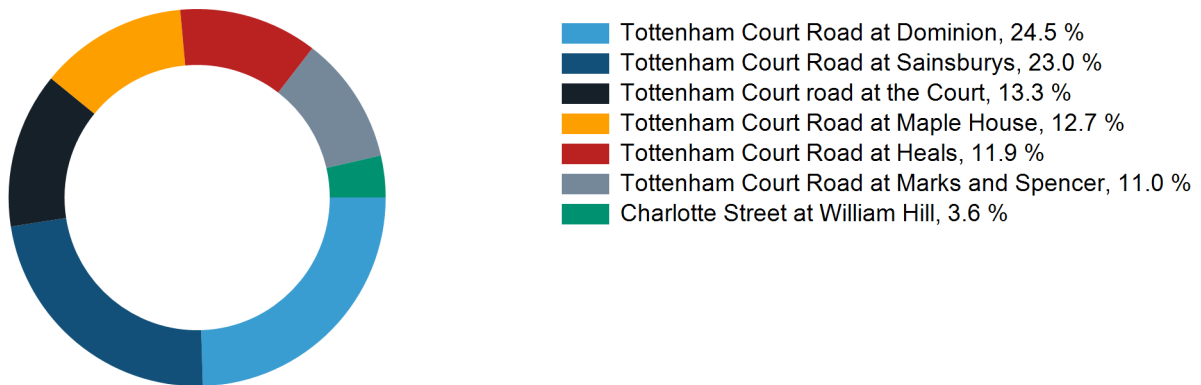

Footfall Counts by day

Footfall Counts by hour

Footfall Counts by week

Footfall Counts by location

Footfall Counts by location

Reporting dates

This week - 21 January 2024 - 27 January 2024

Year to Date % Change is the annual % change in footfall from January of this year compared to the same period last year. Week 1, 2024 to Week 4, 2024 Vs Week 1, 2023 to Week 4, 2023