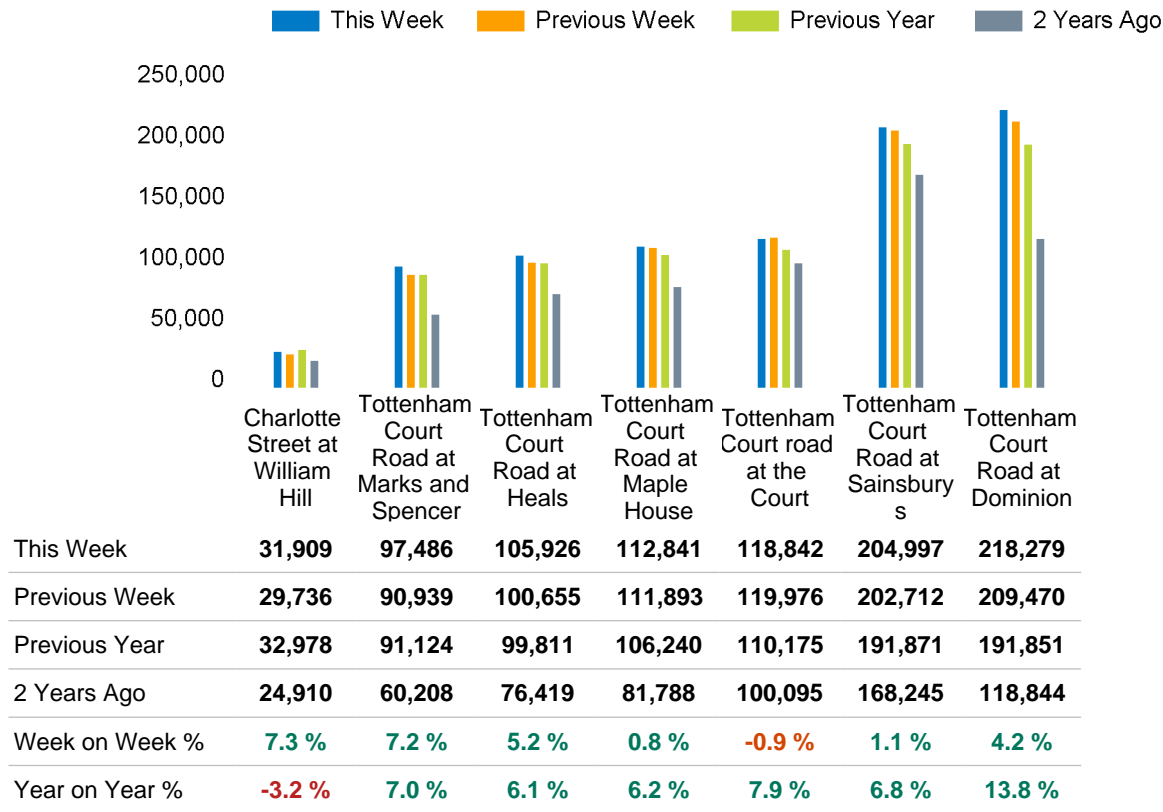

The total number of visitors to Fitzrovia BID in week commencing 21 January 2024 was 890,280.

The busiest day in week commencing 21 January 2024 was Wednesday with 164,090 visitors.

The peak hour of the week was 13:00 on Thursday 25 January 2024 with footfall of 14,049.

Footfall Counts by week

■ This Week ■ Previous Year
■ Previous Week ■ 2 Years Ago

Weather

	Sun	Mon	Tue	Wed	Thu	Fri	Sat
This week	13°	13°	13°	13°	13°	13°	13°
Previous week	6°	6°	4°	4°	3°	6°	6°
Previous year	6°	5°	5°	5°	6°	7°	6°

Footfall Counts by day

Footfall Counts by hour

Footfall Counts by week

Footfall Counts by location

Footfall Counts by location

Reporting dates

This week - 21 January 2024 - 27 January 2024

Year to Date % Change is the annual % change in footfall from January of this year compared to the same period last year. Week 1, 2024 to Week 4, 2024 Vs Week 1, 2023 to Week 4, 2023

Year on Year % Change is the % change in footfall for this week compared to the same week in the previous year. Week 4, 2024 Vs Week 4, 2023

Week on Week % Change is the % change in footfall for this week from the previous week. Week 4 2024 Vs Week 3 2024