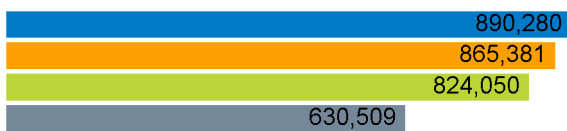

Weekly Footfall Counts

	Year to date %		Year on year %		Week on week %	
	2024	2023	2024	2023	2024	2023
Fitzrovia BID	7.6%	32.9%	8.0%	30.7%	2.9%	0.8%
Greater London	0.5%	27.5%	-0.9%	25.1%	3.4%	2.6%
High Street Index (Westminster)	1.7%	43.2%	-0.6%	38.5%	4.2%	3.7%
High Street Index - BDSU (BDSU - Multifunctional)	-1.3%	11.3%	-3.0%	11.6%	5.0%	4.0%
UK	-1.5%	15.0%	-4.4%	14.7%	4.4%	4.3%

Benchmark calculations (Year on Year and Week on Week) have been calculated using like for like data sets (only those counters available in both comparison periods) to ensure statistical accuracy

Headlines

The total number of visitors to Fitzrovia BID for the last 52 weeks is 43,739,170 which is 12.5% up on the previous year.

The total number of visitors for the year to date is 3,156,102 which is 7.6% up on the previous year.

The total number of visitors to Fitzrovia BID in week commencing 21 January 2024 was 890,280.

The busiest day in week commencing 21 January 2024 was Wednesday with 164,090 visitors.

The peak hour of the week was 13:00 on Thursday 25 January 2024 with footfall of 14,049.

Footfall Counts by week

■ This Week   ■ Previous Year
■ Previous Week   ■ 2 Years Ago

Weather

	Sun	Mon	Tue	Wed	Thu	Fri	Sat
This week	13°	13°	13°	13°	13°	13°	13°
Previous week	6°	6°	4°	4°	3°	6°	6°
Previous year	6°	5°	5°	5°	6°	7°	6°