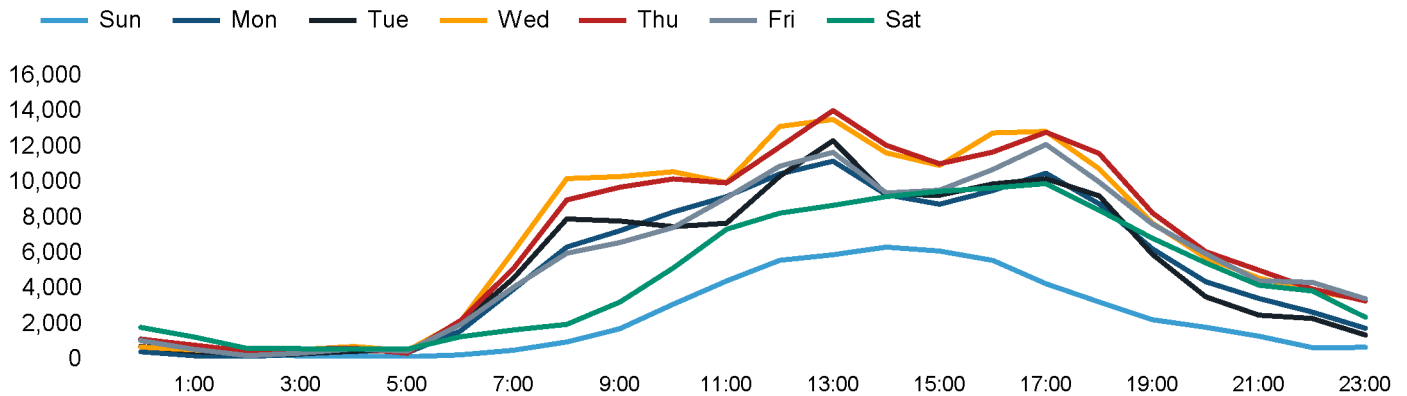

The total number of visitors to Fitzrovia BID in week commencing 21 January 2024 was 890,280.

The busiest day in week commencing 21 January 2024 was Wednesday with 164,090 visitors.

The peak hour of the week was 13:00 on Thursday 25 January 2024 with footfall of 14,049.

Footfall Counts by week

■ This Week ■ Previous Year
■ Previous Week ■ 2 Years Ago

Weather

	Sun	Mon	Tue	Wed	Thu	Fri	Sat
This week	13°	13°	13°	13°	13°	13°	13°
Previous week	6°	6°	4°	4°	3°	6°	6°
Previous year	6°	5°	5°	5°	6°	7°	6°

Footfall Counts by day

Footfall Counts by hour

Footfall Counts by week

Footfall Counts by location

Footfall Counts by location

Reporting dates

This week - 21 January 2024 - 27 January 2024

Year to Date % Change is the annual % change in footfall from January of this year compared to the same period last year. Week 1, 2024 to Week 4, 2024 Vs Week 1, 2023 to Week 4, 2023