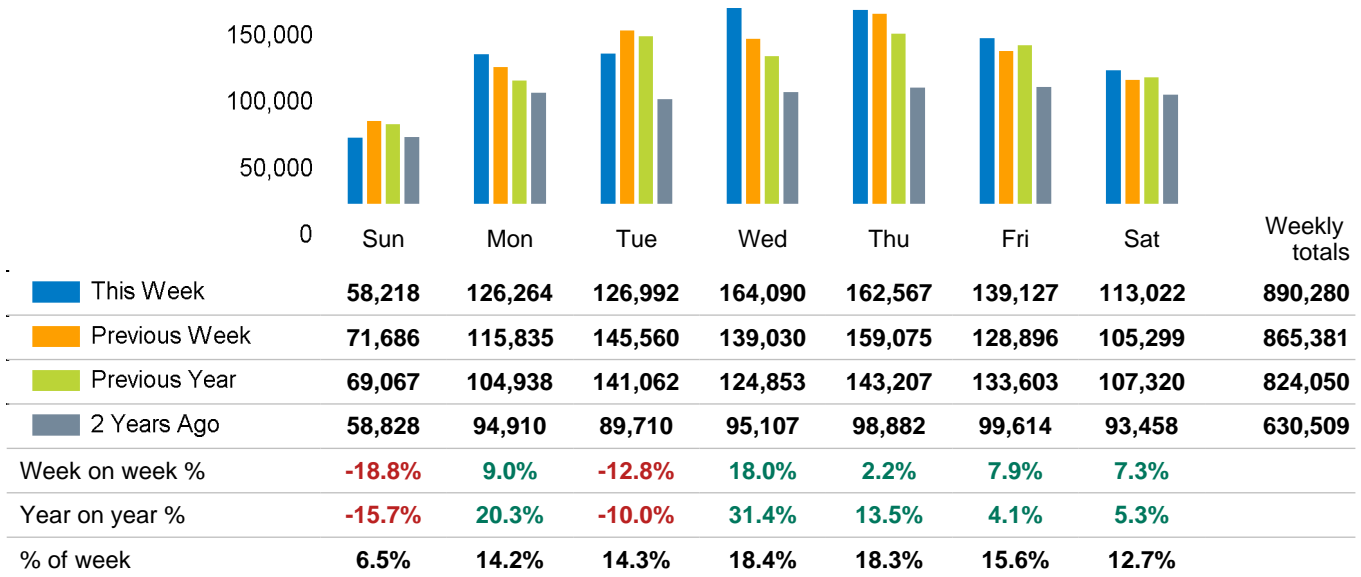

The total number of visitors to Fitzrovia BID for the last 52 weeks is 43,739,170 which is 12.5% up on the previous year.

The total number of visitors for the year to date is 3,156,102 which is 7.6% up on the previous year.

The total number of visitors to Fitzrovia BID in week commencing 21 January 2024 was 890,280.

The busiest day in week commencing 21 January 2024 was Wednesday with 164,090 visitors.

The peak hour of the week was 13:00 on Thursday 25 January 2024 with footfall of 14,049.

Footfall Counts by week

■ This Week ■ Previous Year
■ Previous Week ■ 2 Years Ago

Weather

	Sun	Mon	Tue	Wed	Thu	Fri	Sat
This week	13°	13°	13°	13°	13°	13°	13°
Previous week	6°	6°	4°	4°	3°	6°	6°
Previous year	6°	5°	5°	5°	6°	7°	6°

Footfall Counts by day

Footfall Counts by hour

Footfall Counts by week

Footfall Counts by location

Footfall Counts by location

Reporting dates

This week - 21 January 2024 - 27 January 2024

Year to Date % Change is the annual % change in footfall from January of this year compared to the same period last year. Week 1, 2024 to Week 4, 2024 Vs Week 1, 2023 to Week 4, 2023