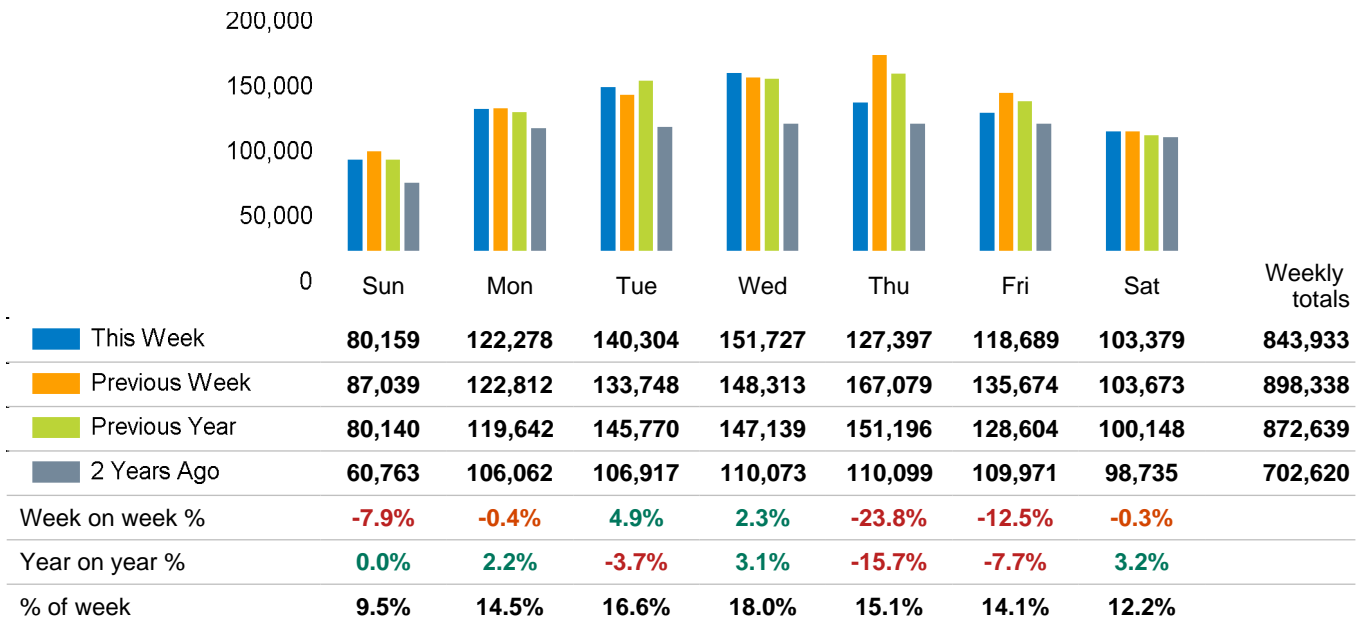

The total number of visitors to Fitzrovia BID for the last 52 weeks is 43,787,429 which is 11.8% up on the previous year.

The total number of visitors for the year to date is 4,898,373 which is 5.9% up on the previous year.

The total number of visitors to Fitzrovia BID in week commencing 4 February 2024 was 843,933.

The busiest day in week commencing 4 February 2024 was Wednesday with 151,727 visitors.

The peak hour of the week was 13:00 on Tuesday 6 February 2024 with footfall of 13,236.

**Footfall Counts by week**

■ This Week      ■ Previous Year  
■ Previous Week    ■ 2 Years Ago

**Weather**

	Sun	Mon	Tue	Wed	Thu	Fri	Sat
This week	13°	13°	14°	14°	11°	12°	12°
Previous week	12°	12°	12°	12°	12°	13°	13°
Previous year	10°	9°	11°	9°	9°	10°	9°

## Footfall Counts by day