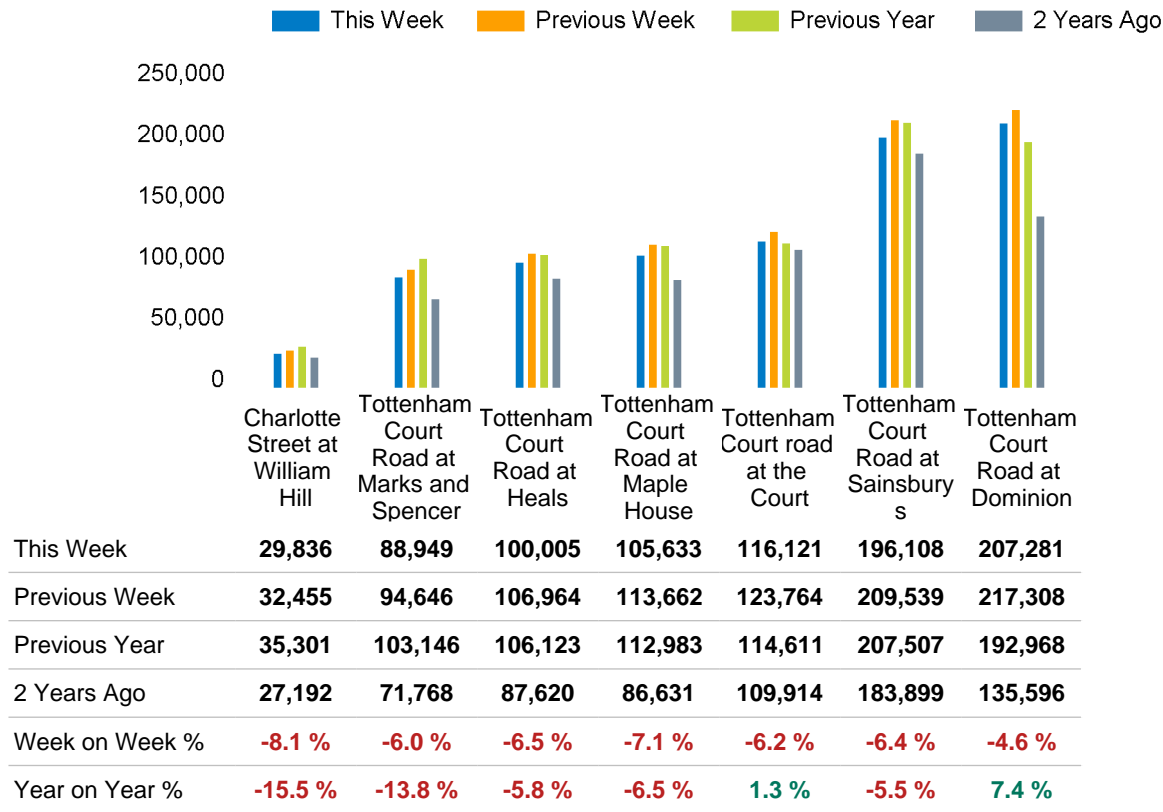

Footfall Counts by location