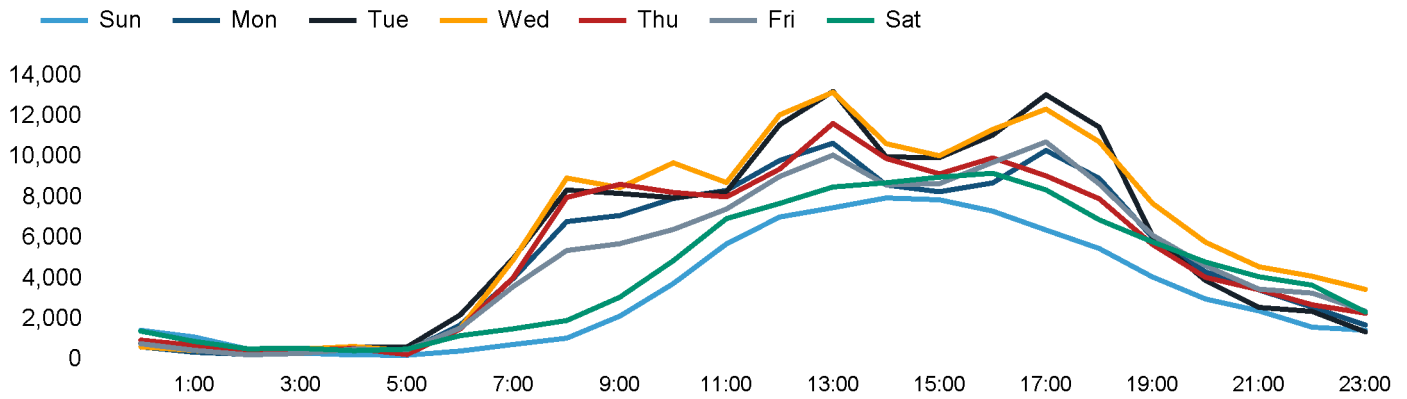

Footfall Counts by hour