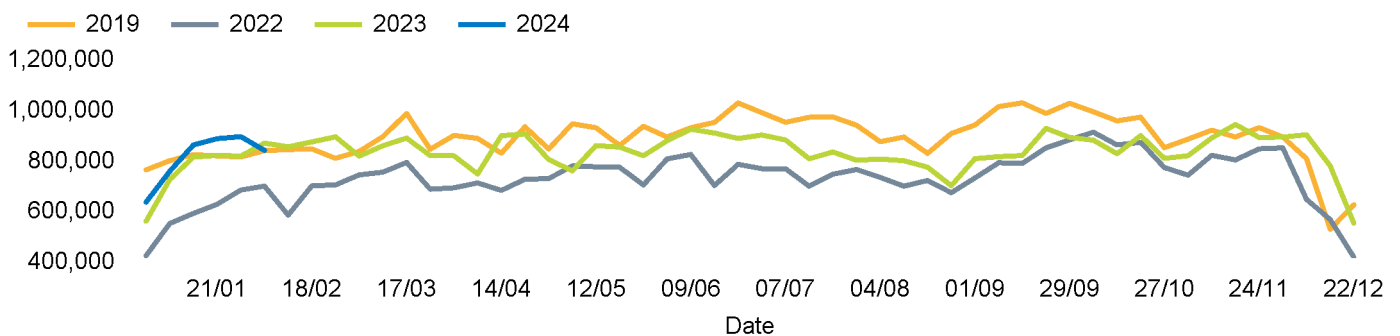

Footfall Counts by week