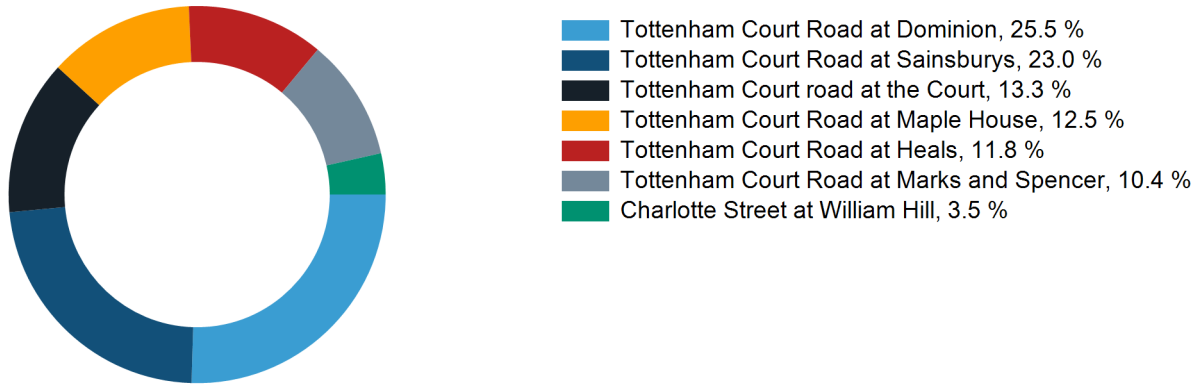

Footfall Counts by day

Footfall Counts by hour

Footfall Counts by week

Footfall Counts by location

Footfall Counts by location

Reporting dates

This week - 18 February 2024 - 24 February 2024

Year to Date % Change is the annual % change in footfall from January of this year compared to the same period last year. Week 1, 2024 to Week 8, 2024 Vs Week 1, 2023 to Week 8, 2023