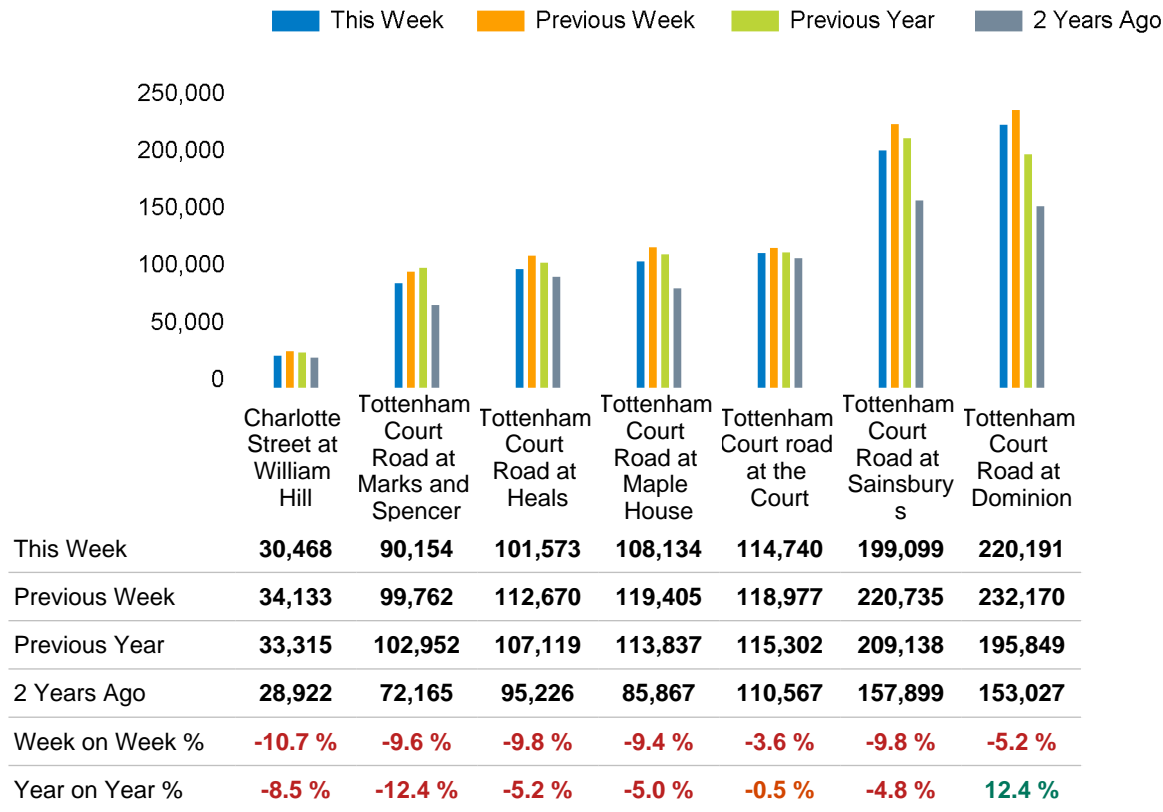

The total number of visitors to Fitzrovia BID in week commencing 18 February 2024 was 864,359.

The busiest day in week commencing 18 February 2024 was Tuesday with 148,386 visitors.

The peak hour of the week was 13:00 on Tuesday 20 February 2024 with footfall of 13,524.

Footfall Counts by week

■ This Week ■ Previous Year
■ Previous Week ■ 2 Years Ago

Weather

	Sun	Mon	Tue	Wed	Thu	Fri	Sat
This week	15°	15°	13°	12°	12°	12°	10°
Previous week	12°	11°	12°	14°	17°	17°	14°
Previous year	13°	13°	13°	10°	9°	8°	10°

Footfall Counts by day

Footfall Counts by hour

Footfall Counts by week

Footfall Counts by location

Footfall Counts by location

Reporting dates

This week - 18 February 2024 - 24 February 2024

Year to Date % Change is the annual % change in footfall from January of this year compared to the same period last year. Week 1, 2024 to Week 8, 2024 Vs Week 1, 2023 to Week 8, 2023

Year on Year % Change is the % change in footfall for this week compared to the same week in the previous year. Week 8, 2024 Vs Week 8, 2023

Week on Week % Change is the % change in footfall for this week from the previous week. Week 8 2024 Vs Week 7 2024