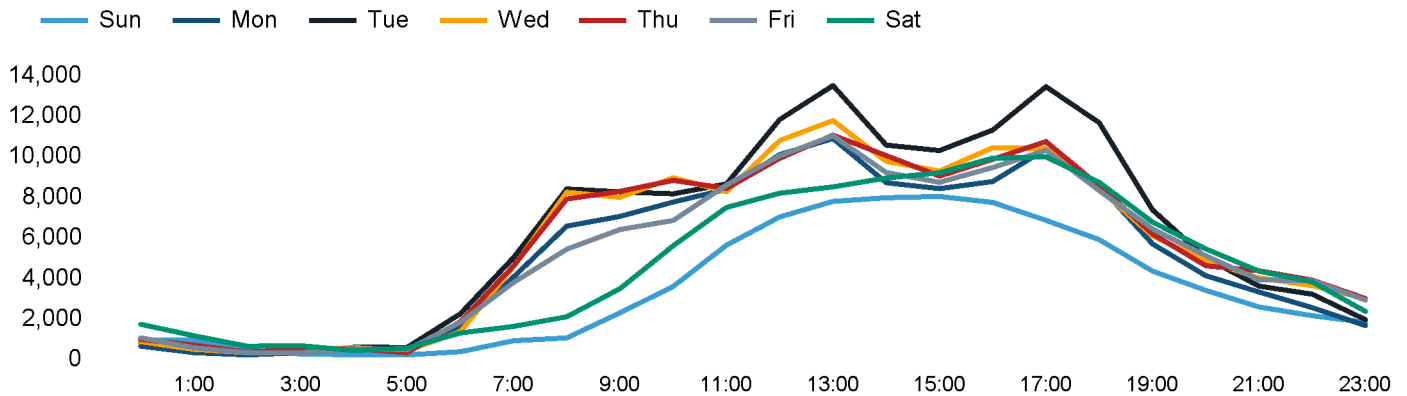

The total number of visitors to Fitzrovia BID in week commencing 18 February 2024 was 864,359.

The busiest day in week commencing 18 February 2024 was Tuesday with 148,386 visitors.

The peak hour of the week was 13:00 on Tuesday 20 February 2024 with footfall of 13,524.

Footfall Counts by week

■ This Week ■ Previous Year
■ Previous Week ■ 2 Years Ago

Weather

	Sun	Mon	Tue	Wed	Thu	Fri	Sat
This week	15°	15°	13°	12°	12°	12°	10°
Previous week	12°	11°	12°	14°	17°	17°	14°
Previous year	13°	13°	13°	10°	9°	8°	10°

Footfall Counts by day

Footfall Counts by hour

Footfall Counts by week

Footfall Counts by location

Footfall Counts by location

Reporting dates

This week - 18 February 2024 - 24 February 2024

Year to Date % Change is the annual % change in footfall from January of this year compared to the same period last year. Week 1, 2024 to Week 8, 2024 Vs Week 1, 2023 to Week 8, 2023