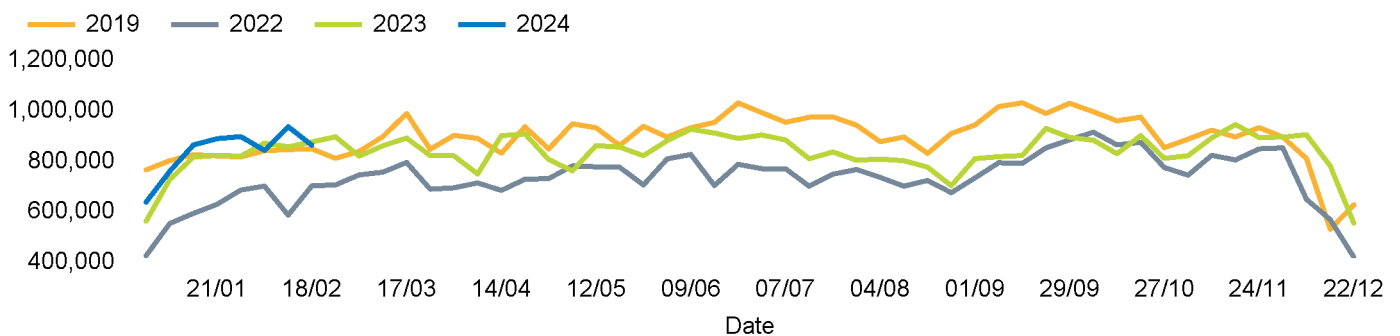

The total number of visitors to Fitzrovia BID in week commencing 18 February 2024 was 864,359.

The busiest day in week commencing 18 February 2024 was Tuesday with 148,386 visitors.

The peak hour of the week was 13:00 on Tuesday 20 February 2024 with footfall of 13,524.

Footfall Counts by week

■ This Week ■ Previous Year
■ Previous Week ■ 2 Years Ago

Weather

	Sun	Mon	Tue	Wed	Thu	Fri	Sat
This week	15°	15°	13°	12°	12°	12°	10°
Previous week	12°	11°	12°	14°	17°	17°	14°
Previous year	13°	13°	13°	10°	9°	8°	10°

Footfall Counts by day

Footfall Counts by hour

Footfall Counts by week

Footfall Counts by location

Footfall Counts by location

Reporting dates

This week - 18 February 2024 - 24 February 2024

Year to Date % Change is the annual % change in footfall from January of this year compared to the same period last year. Week 1, 2024 to Week 8, 2024 Vs Week 1, 2023 to Week 8, 2023