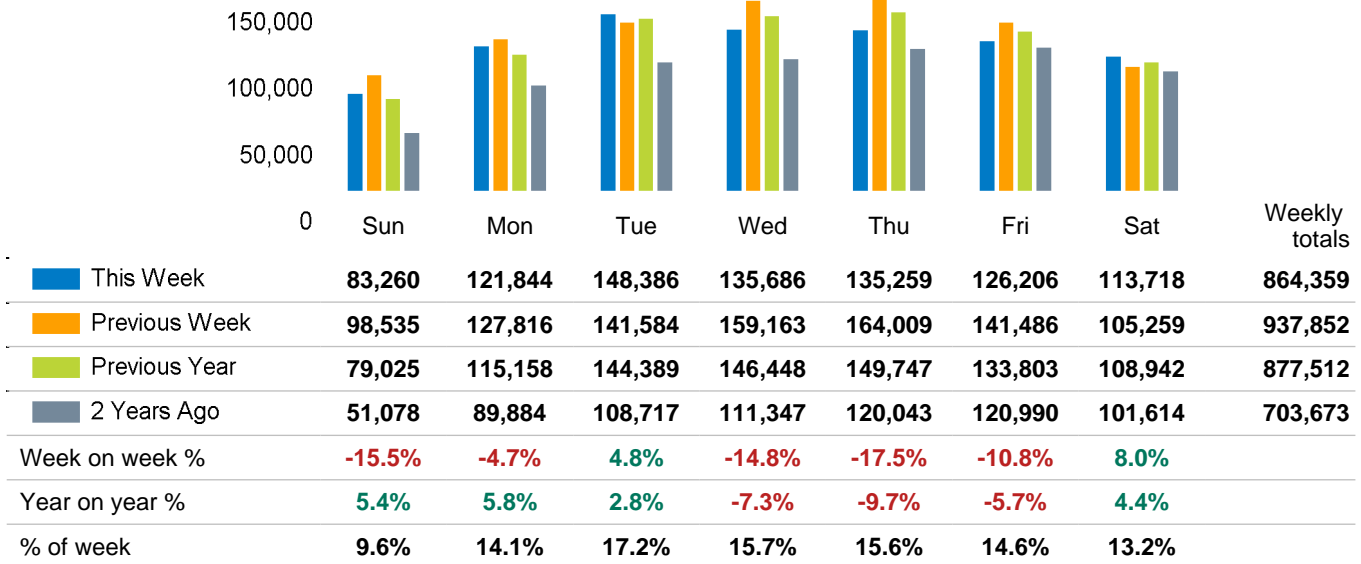

The total number of visitors to Fitzrovia BID for the last 52 weeks is 43,853,864 which is 10.7% up on the previous year.

The total number of visitors for the year to date is 6,700,584 which is 5.3% up on the previous year.

The total number of visitors to Fitzrovia BID in week commencing 18 February 2024 was 864,359.

The busiest day in week commencing 18 February 2024 was Tuesday with 148,386 visitors.

The peak hour of the week was 13:00 on Tuesday 20 February 2024 with footfall of 13,524.

Footfall Counts by week

■ This Week ■ Previous Year
■ Previous Week ■ 2 Years Ago

Weather

	Sun	Mon	Tue	Wed	Thu	Fri	Sat
This week	15°	15°	13°	12°	12°	12°	10°
Previous week	12°	11°	12°	14°	17°	17°	14°
Previous year	13°	13°	13°	10°	9°	8°	10°

Footfall Counts by day

Footfall Counts by hour

Footfall Counts by week

Footfall Counts by location

Footfall Counts by location

Reporting dates

This week - 18 February 2024 - 24 February 2024

Year to Date % Change is the annual % change in footfall from January of this year compared to the same period last year. Week 1, 2024 to Week 8, 2024 Vs Week 1, 2023 to Week 8, 2023