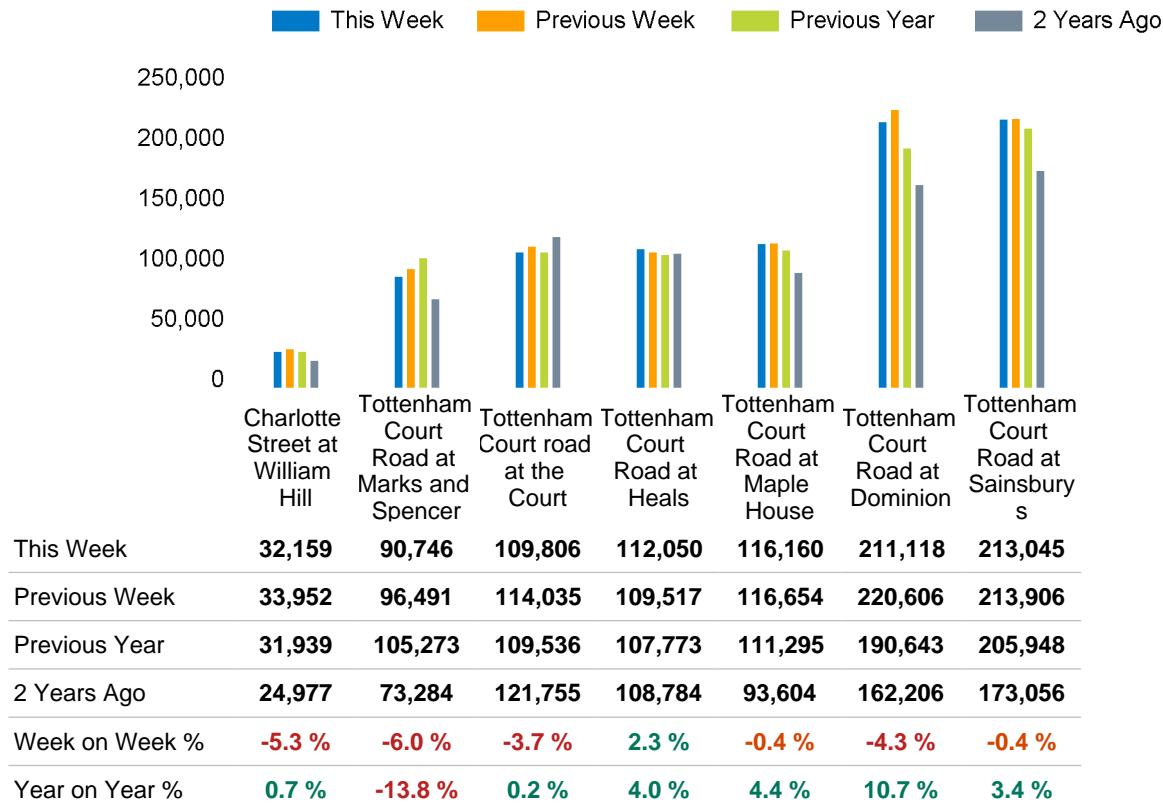

The total number of visitors to Fitzrovia BID in week commencing 10 March 2024 was 885,084.

The busiest day in week commencing 10 March 2024 was Thursday with 162,537 visitors.

The peak hour of the week was 17:00 on Thursday 14 March 2024 with footfall of 13,699.

Footfall Counts by week

■ This Week ■ Previous Year
■ Previous Week ■ 2 Years Ago

Weather

	Sun	Mon	Tue	Wed	Thu	Fri	Sat
This week	13°	9°	13°	13°	17°	17°	15°
Previous week	10°	12°	12°	11°	11°	11°	13°
Previous year	8°	14°	14°	11°	9°	14°	15°

Footfall Counts by day

Footfall Counts by hour

Footfall Counts by week

Footfall Counts by location

Footfall Counts by location

Reporting dates

This week - 10 March 2024 - 16 March 2024

Year to Date % Change is the annual % change in footfall from January of this year compared to the same period last year. Week 1, 2024 to Week 11, 2024 Vs Week 1, 2023 to Week 11, 2023

Year on Year % Change is the % change in footfall for this week compared to the same week in the previous year. Week 11, 2024 Vs Week 11, 2023

Week on Week % Change is the % change in footfall for this week from the previous week. Week 11 2024 Vs Week 10 2024