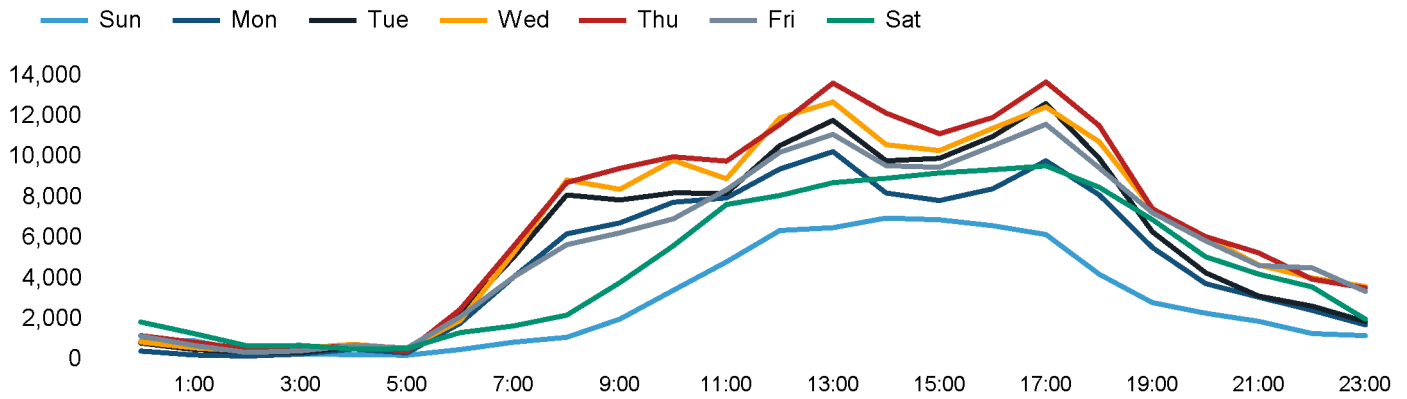

The total number of visitors to Fitzrovia BID in week commencing 10 March 2024 was 885,084.

The busiest day in week commencing 10 March 2024 was Thursday with 162,537 visitors.

The peak hour of the week was 17:00 on Thursday 14 March 2024 with footfall of 13,699.

Footfall Counts by week

■ This Week ■ Previous Year
■ Previous Week ■ 2 Years Ago

Weather

	Sun	Mon	Tue	Wed	Thu	Fri	Sat
This week	13°	9°	13°	13°	17°	17°	15°
Previous week	10°	12°	12°	11°	11°	11°	13°
Previous year	8°	14°	14°	11°	9°	14°	15°

Footfall Counts by day

Footfall Counts by hour

Footfall Counts by week

Footfall Counts by location

Footfall Counts by location

Reporting dates

This week - 10 March 2024 - 16 March 2024

Year to Date % Change is the annual % change in footfall from January of this year compared to the same period last year. Week 1, 2024 to Week 11, 2024 Vs Week 1, 2023 to Week 11, 2023