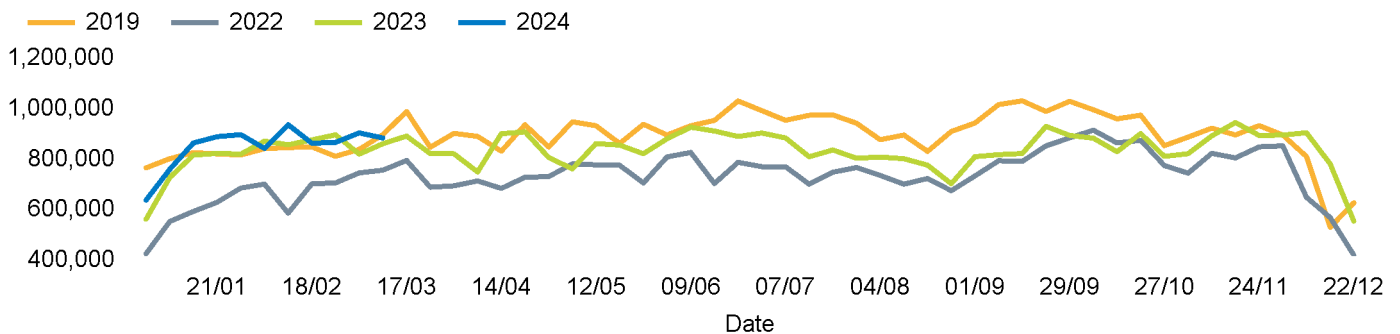

The total number of visitors to Fitzrovia BID in week commencing 10 March 2024 was 885,084.

The busiest day in week commencing 10 March 2024 was Thursday with 162,537 visitors.

The peak hour of the week was 17:00 on Thursday 14 March 2024 with footfall of 13,699.

Footfall Counts by week

■ This Week ■ Previous Year
■ Previous Week ■ 2 Years Ago

Weather

	Sun	Mon	Tue	Wed	Thu	Fri	Sat
This week	13°	9°	13°	13°	17°	17°	15°
Previous week	10°	12°	12°	11°	11°	11°	13°
Previous year	8°	14°	14°	11°	9°	14°	15°

Footfall Counts by day

Footfall Counts by hour

Footfall Counts by week

Footfall Counts by location

Footfall Counts by location

Reporting dates

This week - 10 March 2024 - 16 March 2024

Year to Date % Change is the annual % change in footfall from January of this year compared to the same period last year. Week 1, 2024 to Week 11, 2024 Vs Week 1, 2023 to Week 11, 2023