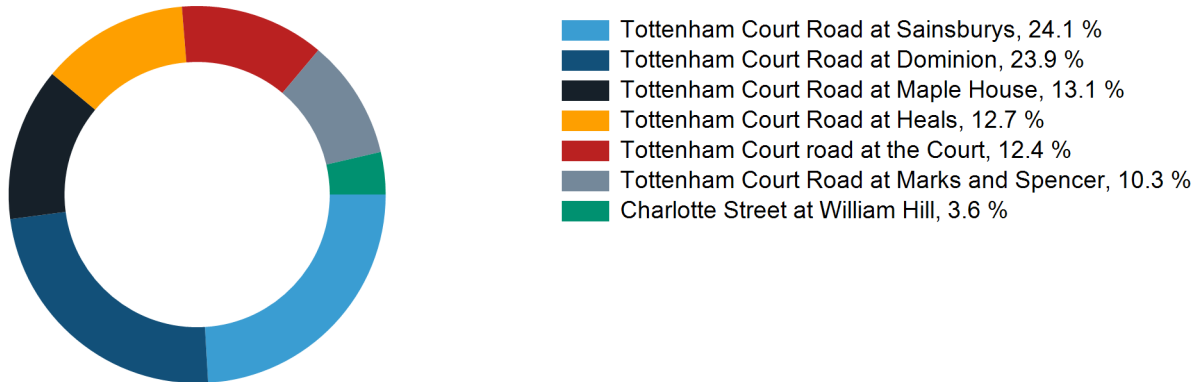

Footfall Counts by day

Footfall Counts by hour

Footfall Counts by week

Footfall Counts by location

Footfall Counts by location

Reporting dates

This week - 10 March 2024 - 16 March 2024

Year to Date % Change is the annual % change in footfall from January of this year compared to the same period last year. Week 1, 2024 to Week 11, 2024 Vs Week 1, 2023 to Week 11, 2023