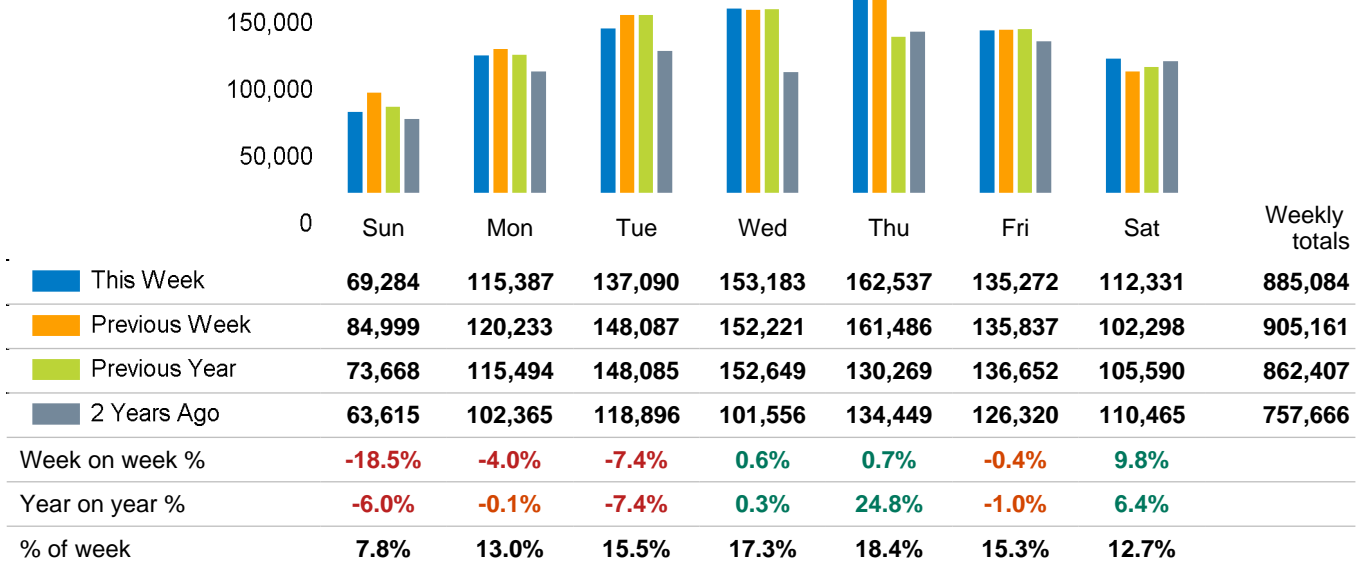

The total number of visitors to Fitzrovia BID for the last 52 weeks is 43,930,568 which is 9.9% up on the previous year.

The total number of visitors for the year to date is 9,358,436 which is 4.6% up on the previous year.

The total number of visitors to Fitzrovia BID in week commencing 10 March 2024 was 885,084.

The busiest day in week commencing 10 March 2024 was Thursday with 162,537 visitors.

The peak hour of the week was 17:00 on Thursday 14 March 2024 with footfall of 13,699.

Footfall Counts by week

■ This Week ■ Previous Year
■ Previous Week ■ 2 Years Ago

Weather

	Sun	Mon	Tue	Wed	Thu	Fri	Sat
This week	13°	9°	13°	13°	17°	17°	15°
Previous week	10°	12°	12°	11°	11°	11°	13°
Previous year	8°	14°	14°	11°	9°	14°	15°

Footfall Counts by day

Footfall Counts by hour

Footfall Counts by week

Footfall Counts by location

Footfall Counts by location

Reporting dates

This week - 10 March 2024 - 16 March 2024

Year to Date % Change is the annual % change in footfall from January of this year compared to the same period last year. Week 1, 2024 to Week 11, 2024 Vs Week 1, 2023 to Week 11, 2023