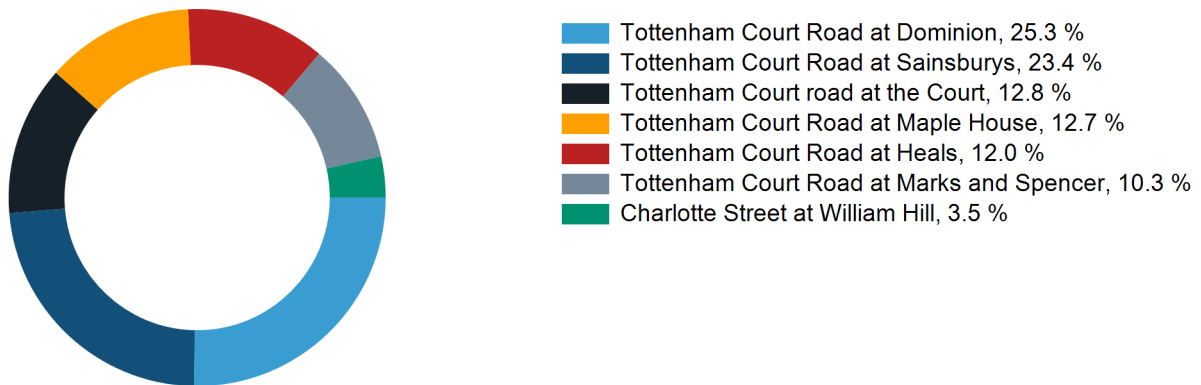

Footfall Counts by location

Reporting dates

This week - 25 February 2024 - 02 March 2024

Year to Date % Change is the annual % change in footfall from January of this year compared to the same period last year. Week 1, 2024 to Week 9, 2024 Vs Week 1, 2023 to Week 9, 2023

Year on Year % Change is the % change in footfall for this week compared to the same week in the previous year. Week 9, 2024 Vs Week 9, 2023

Week on Week % Change is the % change in footfall for this week from the previous week. Week 9 2024 Vs Week 8 2024