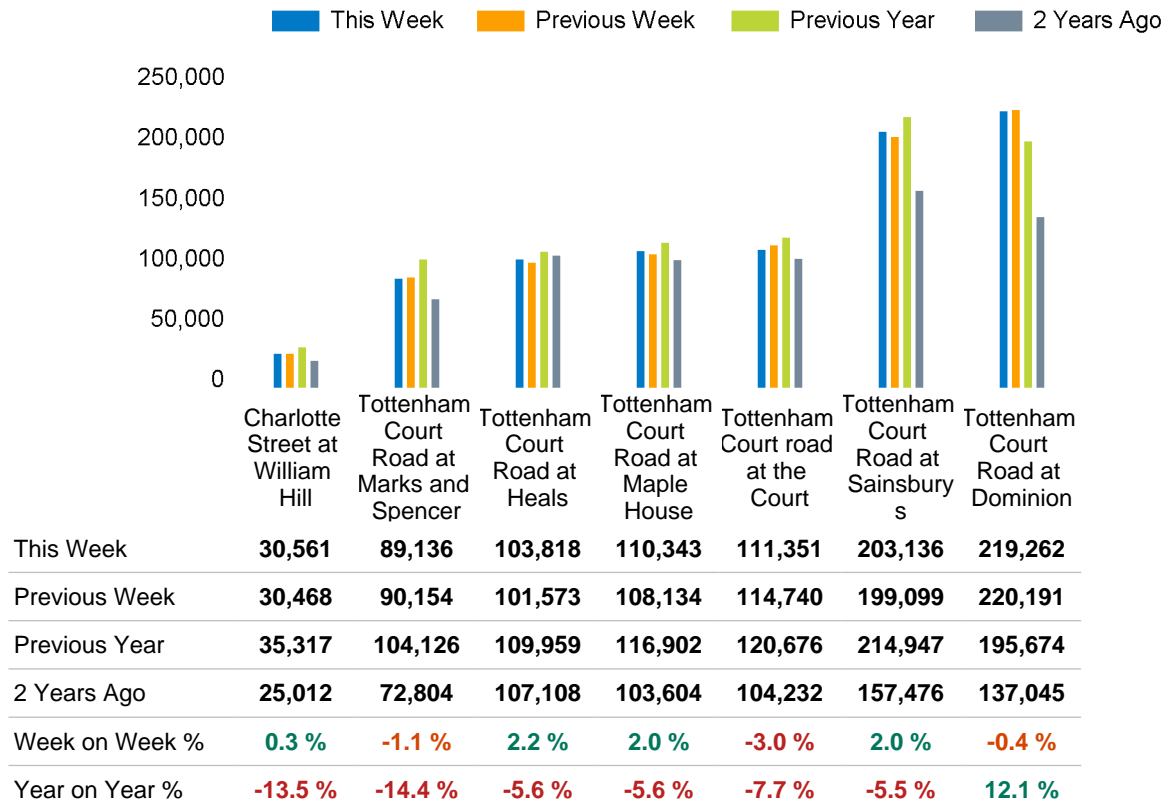

Footfall Counts by location