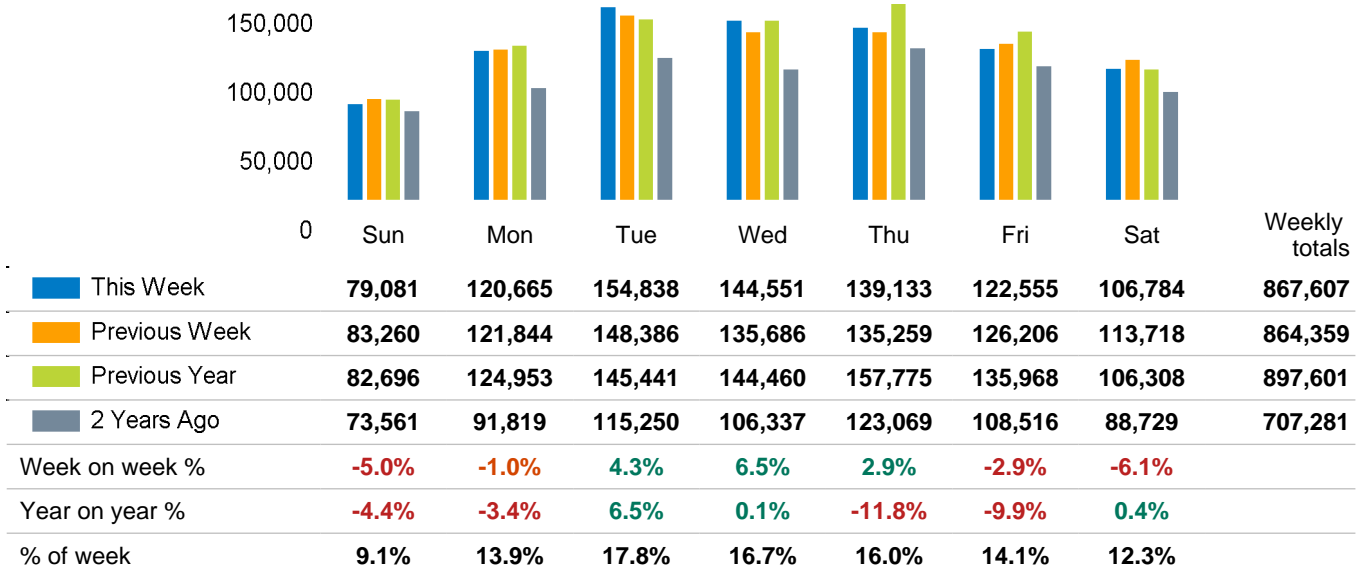

The total number of visitors to Fitzrovia BID for the last 52 weeks is 43,823,870 which is 10.1% up on the previous year.

The total number of visitors for the year to date is 7,568,191 which is 4.2% up on the previous year.

The total number of visitors to Fitzrovia BID in week commencing 25 February 2024 was 867,607.

The busiest day in week commencing 25 February 2024 was Tuesday with 154,838 visitors.

The peak hour of the week was 17:00 on Tuesday 27 February 2024 with footfall of 13,927.

**Footfall Counts by week**

■ This Week      ■ Previous Year  
■ Previous Week    ■ 2 Years Ago

**Weather**

	Sun	Mon	Tue	Wed	Thu	Fri	Sat
This week	9°	9°	9°	12°	12°	11°	9°
Previous week	15°	15°	13°	12°	12°	12°	10°
Previous year	8°	7°	8°	7°	8°	9°	7°

## Footfall Counts by day