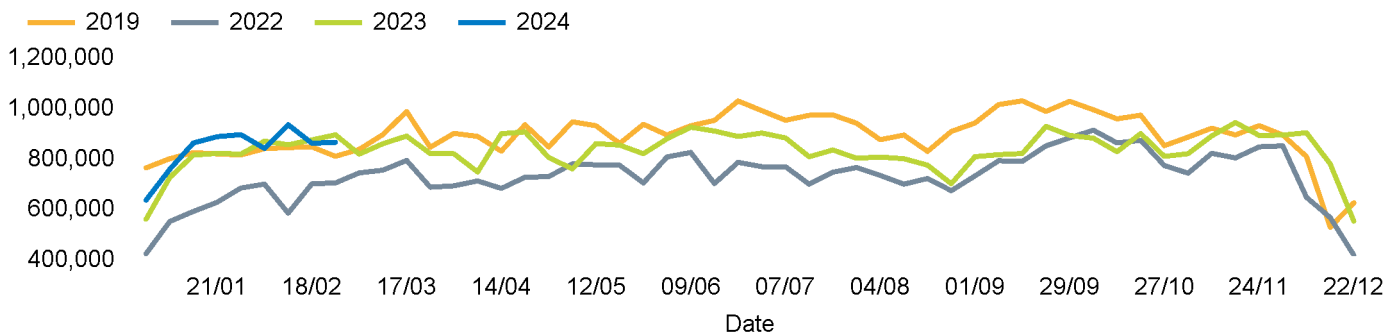

Footfall Counts by week