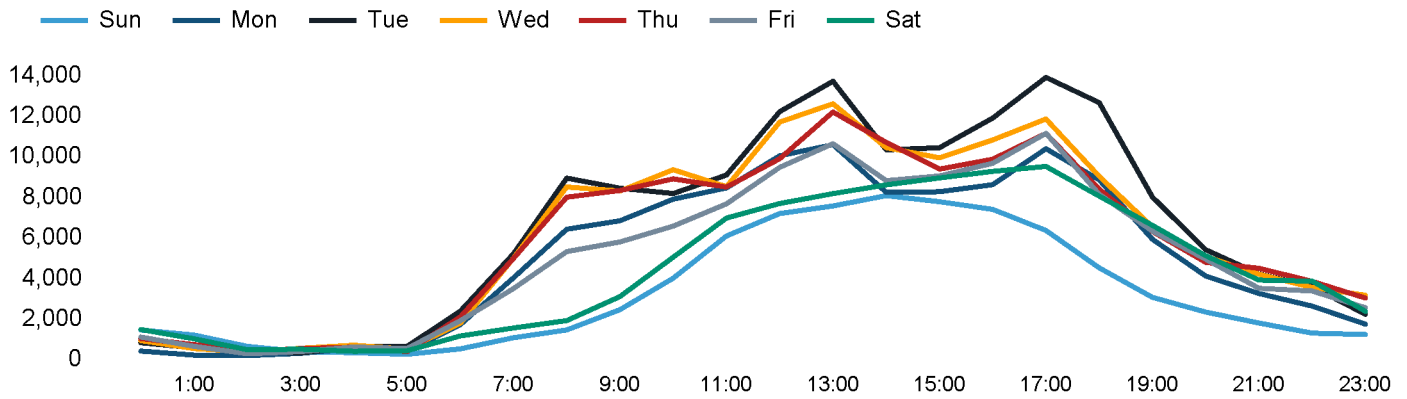

Footfall Counts by hour