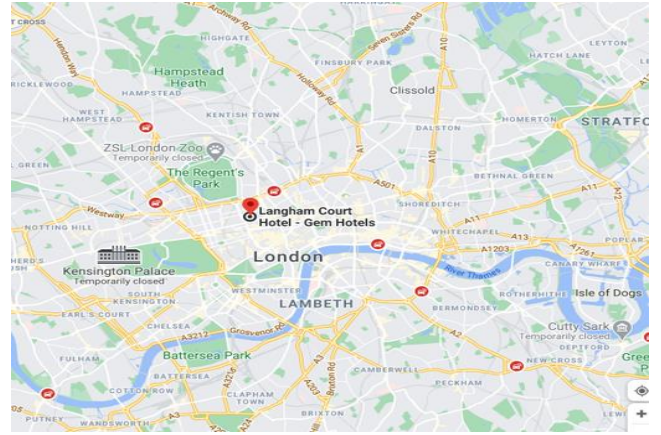

The Langham Court Hotel is a charming 4-Star hotel, nestled in a tranquil West End enclave close to London's most fashionable boutiques. The 56 welcoming guest bedrooms in our hotel are fully en-suite, with LCD flat-screen televisions, satellite and cable channels, Wi-Fi and broadband access and double, twin or single beds. Popular local attractions include ZSL London Zoo, the London Transport Museum, and designer shopping along Oxford Street, Bond Street and Regent's Street. There is a wealth of choice of local restaurants, cafes and bars all a short walk away.