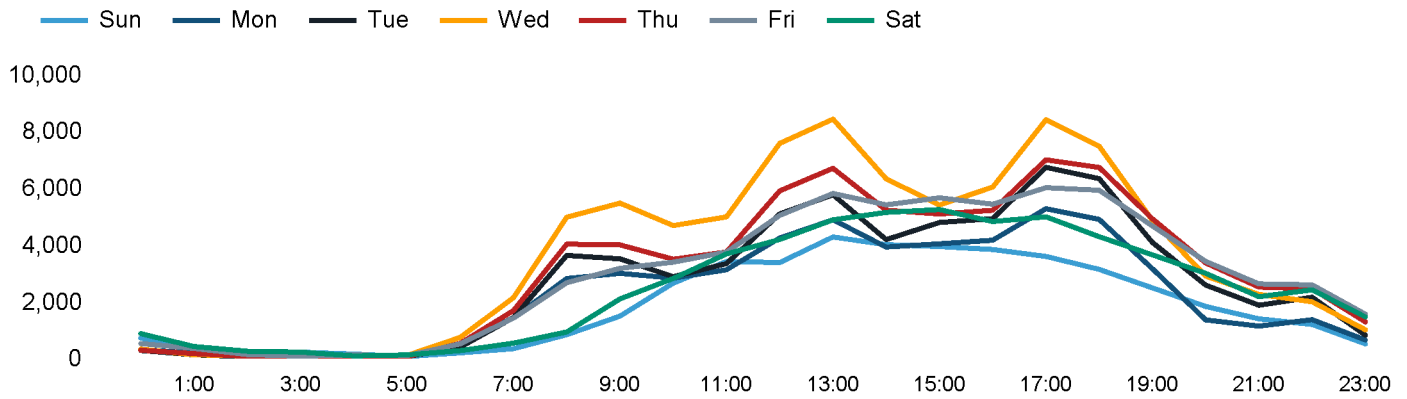

The total number of visitors to Fitzrovia BID in week commencing 7 April 2024 was 462,035.

The busiest day in week commencing 7 April 2024 was Wednesday with 87,685 visitors.

The peak hour of the week was 13:00 on Wednesday 10 April 2024 with footfall of 8,478.

Footfall Counts by week

■ This Week ■ Previous Year
■ Previous Week ■ 2 Years Ago

Weather

	Sun	Mon	Tue	Wed	Thu	Fri	Sat
This week	19°	17°	17°	14°	19°	21°	21°
Previous week	16°	14°	15°	15°	16°	17°	19°
Previous year	15°	17°	15°	13°	12°	13°	14°

Footfall Counts by day

Footfall Counts by hour

Footfall Counts by week

Footfall Counts by location

Footfall Counts by location

Reporting dates

This week - 07 April 2024 - 13 April 2024

Year to Date % Change is the annual % change in footfall from January of this year compared to the same period last year. Week 1, 2024 to Week 15, 2024 Vs Week 1, 2023 to Week 15, 2023