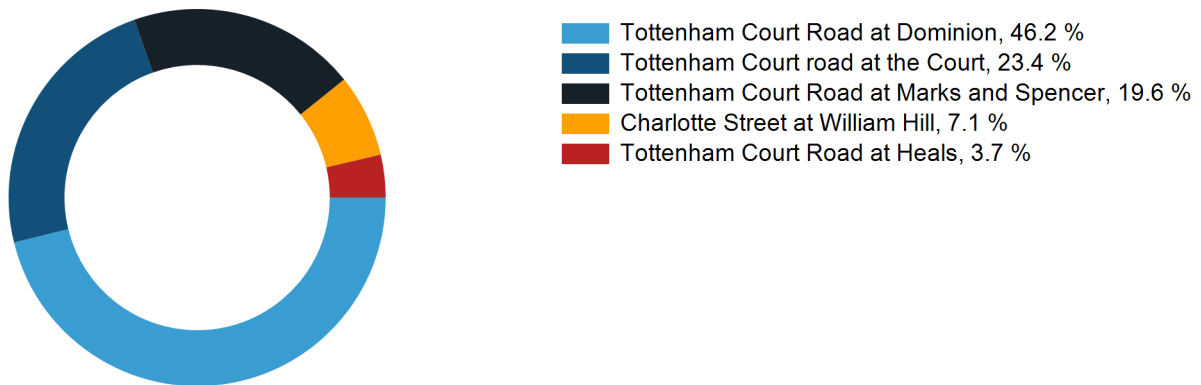

Footfall Counts by day

Footfall Counts by hour

Footfall Counts by week

Footfall Counts by location

Footfall Counts by location

Reporting dates

This week - 07 April 2024 - 13 April 2024

Year to Date % Change is the annual % change in footfall from January of this year compared to the same period last year. Week 1, 2024 to Week 15, 2024 Vs Week 1, 2023 to Week 15, 2023