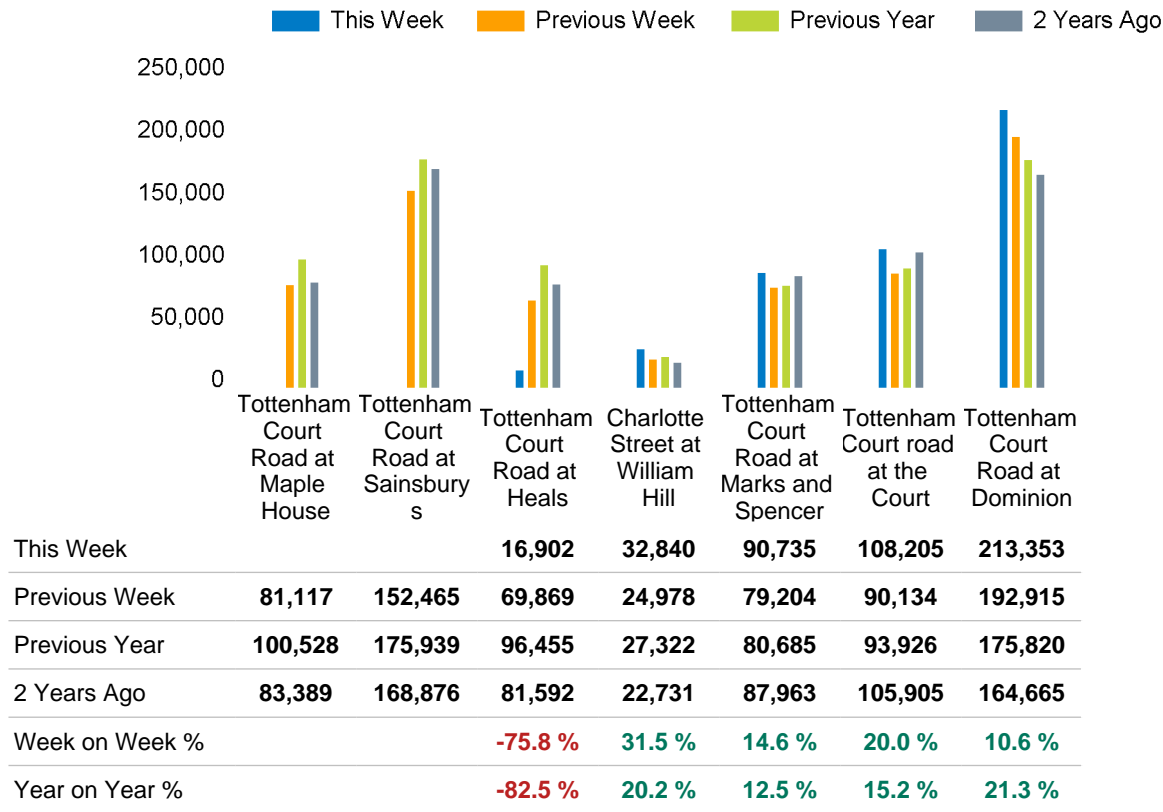

The total number of visitors to Fitzrovia BID in week commencing 7 April 2024 was 462,035.

The busiest day in week commencing 7 April 2024 was Wednesday with 87,685 visitors.

The peak hour of the week was 13:00 on Wednesday 10 April 2024 with footfall of 8,478.

Footfall Counts by week

■ This Week ■ Previous Year
■ Previous Week ■ 2 Years Ago

Weather

	Sun	Mon	Tue	Wed	Thu	Fri	Sat
This week	19°	17°	17°	14°	19°	21°	21°
Previous week	16°	14°	15°	15°	16°	17°	19°
Previous year	15°	17°	15°	13°	12°	13°	14°

Footfall Counts by day

Footfall Counts by hour

Footfall Counts by week

Footfall Counts by location

Footfall Counts by location

Reporting dates

This week - 07 April 2024 - 13 April 2024

Year to Date % Change is the annual % change in footfall from January of this year compared to the same period last year. Week 1, 2024 to Week 15, 2024 Vs Week 1, 2023 to Week 15, 2023

Year on Year % Change is the % change in footfall for this week compared to the same week in the previous year. Week 15, 2024 Vs Week 15, 2023

Week on Week % Change is the % change in footfall for this week from the previous week. Week 15 2024 Vs Week 14 2024