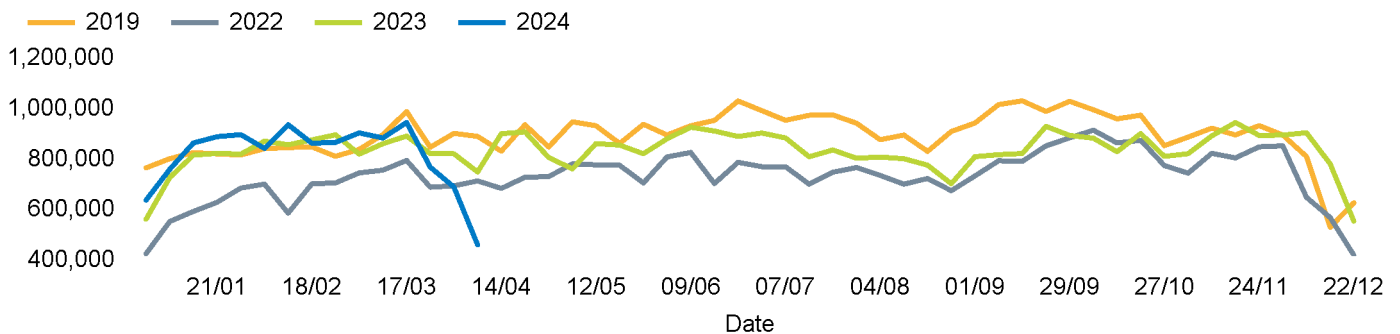

The total number of visitors to Fitzrovia BID in week commencing 7 April 2024 was 462,035.

The busiest day in week commencing 7 April 2024 was Wednesday with 87,685 visitors.

The peak hour of the week was 13:00 on Wednesday 10 April 2024 with footfall of 8,478.

Footfall Counts by week

■ This Week ■ Previous Year
■ Previous Week ■ 2 Years Ago

Weather

	Sun	Mon	Tue	Wed	Thu	Fri	Sat
This week	19°	17°	17°	14°	19°	21°	21°
Previous week	16°	14°	15°	15°	16°	17°	19°
Previous year	15°	17°	15°	13°	12°	13°	14°

Footfall Counts by day

Footfall Counts by hour

Footfall Counts by week

Footfall Counts by location

Footfall Counts by location

Reporting dates

This week - 07 April 2024 - 13 April 2024

Year to Date % Change is the annual % change in footfall from January of this year compared to the same period last year. Week 1, 2024 to Week 15, 2024 Vs Week 1, 2023 to Week 15, 2023