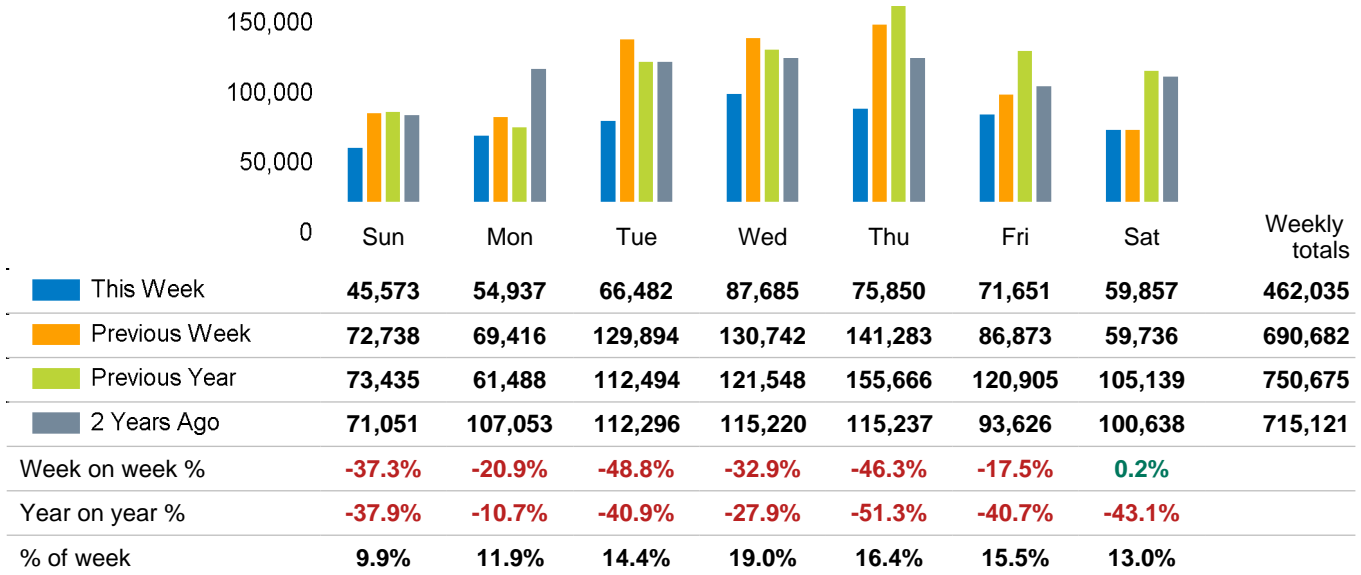

The total number of visitors to Fitzrovia BID for the last 52 weeks is 43,510,378 which is 7.8% up on the previous year.

The total number of visitors for the year to date is 12,227,366 which is 0.1% down on the previous year.

The total number of visitors to Fitzrovia BID in week commencing 7 April 2024 was 462,035.

The busiest day in week commencing 7 April 2024 was Wednesday with 87,685 visitors.

The peak hour of the week was 13:00 on Wednesday 10 April 2024 with footfall of 8,478.

Footfall Counts by week

■ This Week ■ Previous Year
■ Previous Week ■ 2 Years Ago

Weather

	Sun	Mon	Tue	Wed	Thu	Fri	Sat
This week	19°	17°	17°	14°	19°	21°	21°
Previous week	16°	14°	15°	15°	16°	17°	19°
Previous year	15°	17°	15°	13°	12°	13°	14°

Footfall Counts by day

Footfall Counts by hour

Footfall Counts by week

Footfall Counts by location

Footfall Counts by location

Reporting dates

This week - 07 April 2024 - 13 April 2024

Year to Date % Change is the annual % change in footfall from January of this year compared to the same period last year. Week 1, 2024 to Week 15, 2024 Vs Week 1, 2023 to Week 15, 2023