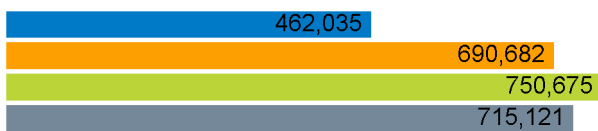

Weekly Footfall Counts

	Year to date %		Year on year %		Week on week %	
	2024	2023	2024	2023	2024	2023
Fitzrovia BID	-0.1%	22.4%	-38.5%	5.0%	-33.1%	-8.7%
Greater London	1.2%	14.5%	9.9%	-4.1%	6.0%	-10.0%
High Street Index (Westminster)	2.0%	22.1%	11.3%	-0.2%	6.1%	-7.0%
High Street Index - BDSU (BDSU - Multifunctional)	0.1%	6.3%	9.1%	-8.9%	5.7%	-11.9%
UK	-0.5%	8.1%	6.3%	-6.8%	4.4%	-11.2%

Benchmark calculations (Year on Year and Week on Week) have been calculated using like for like data sets (only those counters available in both comparison periods) to ensure statistical accuracy

Headlines

The total number of visitors to Fitzrovia BID for the last 52 weeks is 43,510,378 which is 7.8% up on the previous year.

The total number of visitors for the year to date is 12,227,366 which is 0.1% down on the previous year.

The total number of visitors to Fitzrovia BID in week commencing 7 April 2024 was 462,035.

The busiest day in week commencing 7 April 2024 was Wednesday with 87,685 visitors.

The peak hour of the week was 13:00 on Wednesday 10 April 2024 with footfall of 8,478.

Footfall Counts by week

■ This Week   ■ Previous Year
■ Previous Week   ■ 2 Years Ago

Weather

	Sun	Mon	Tue	Wed	Thu	Fri	Sat
This week	19°	17°	17°	14°	19°	21°	21°
Previous week	16°	14°	15°	15°	16°	17°	19°
Previous year	15°	17°	15°	13°	12°	13°	14°